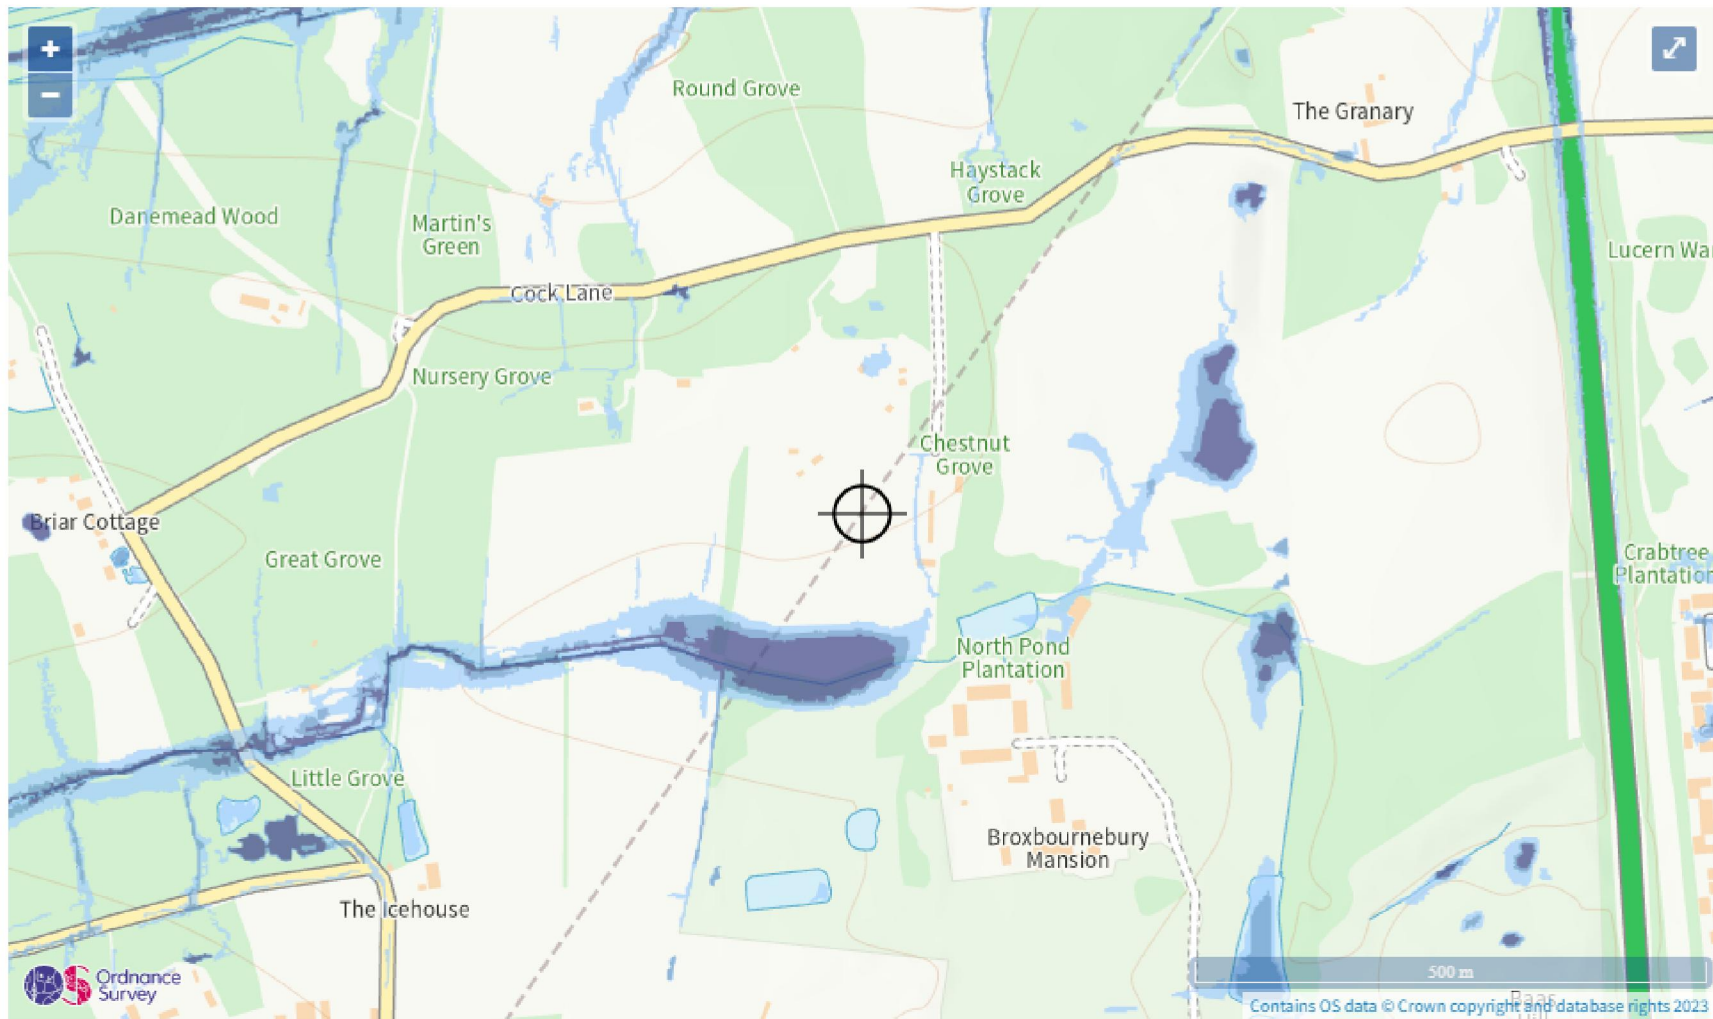

Select the type of flood risk information you're interested in. The map will then update.

Flood risk

Surface Water

Location

EN11 8LS

Extent of flooding from surface water

- High
- Medium
- Low
- Very low
- Location you selected