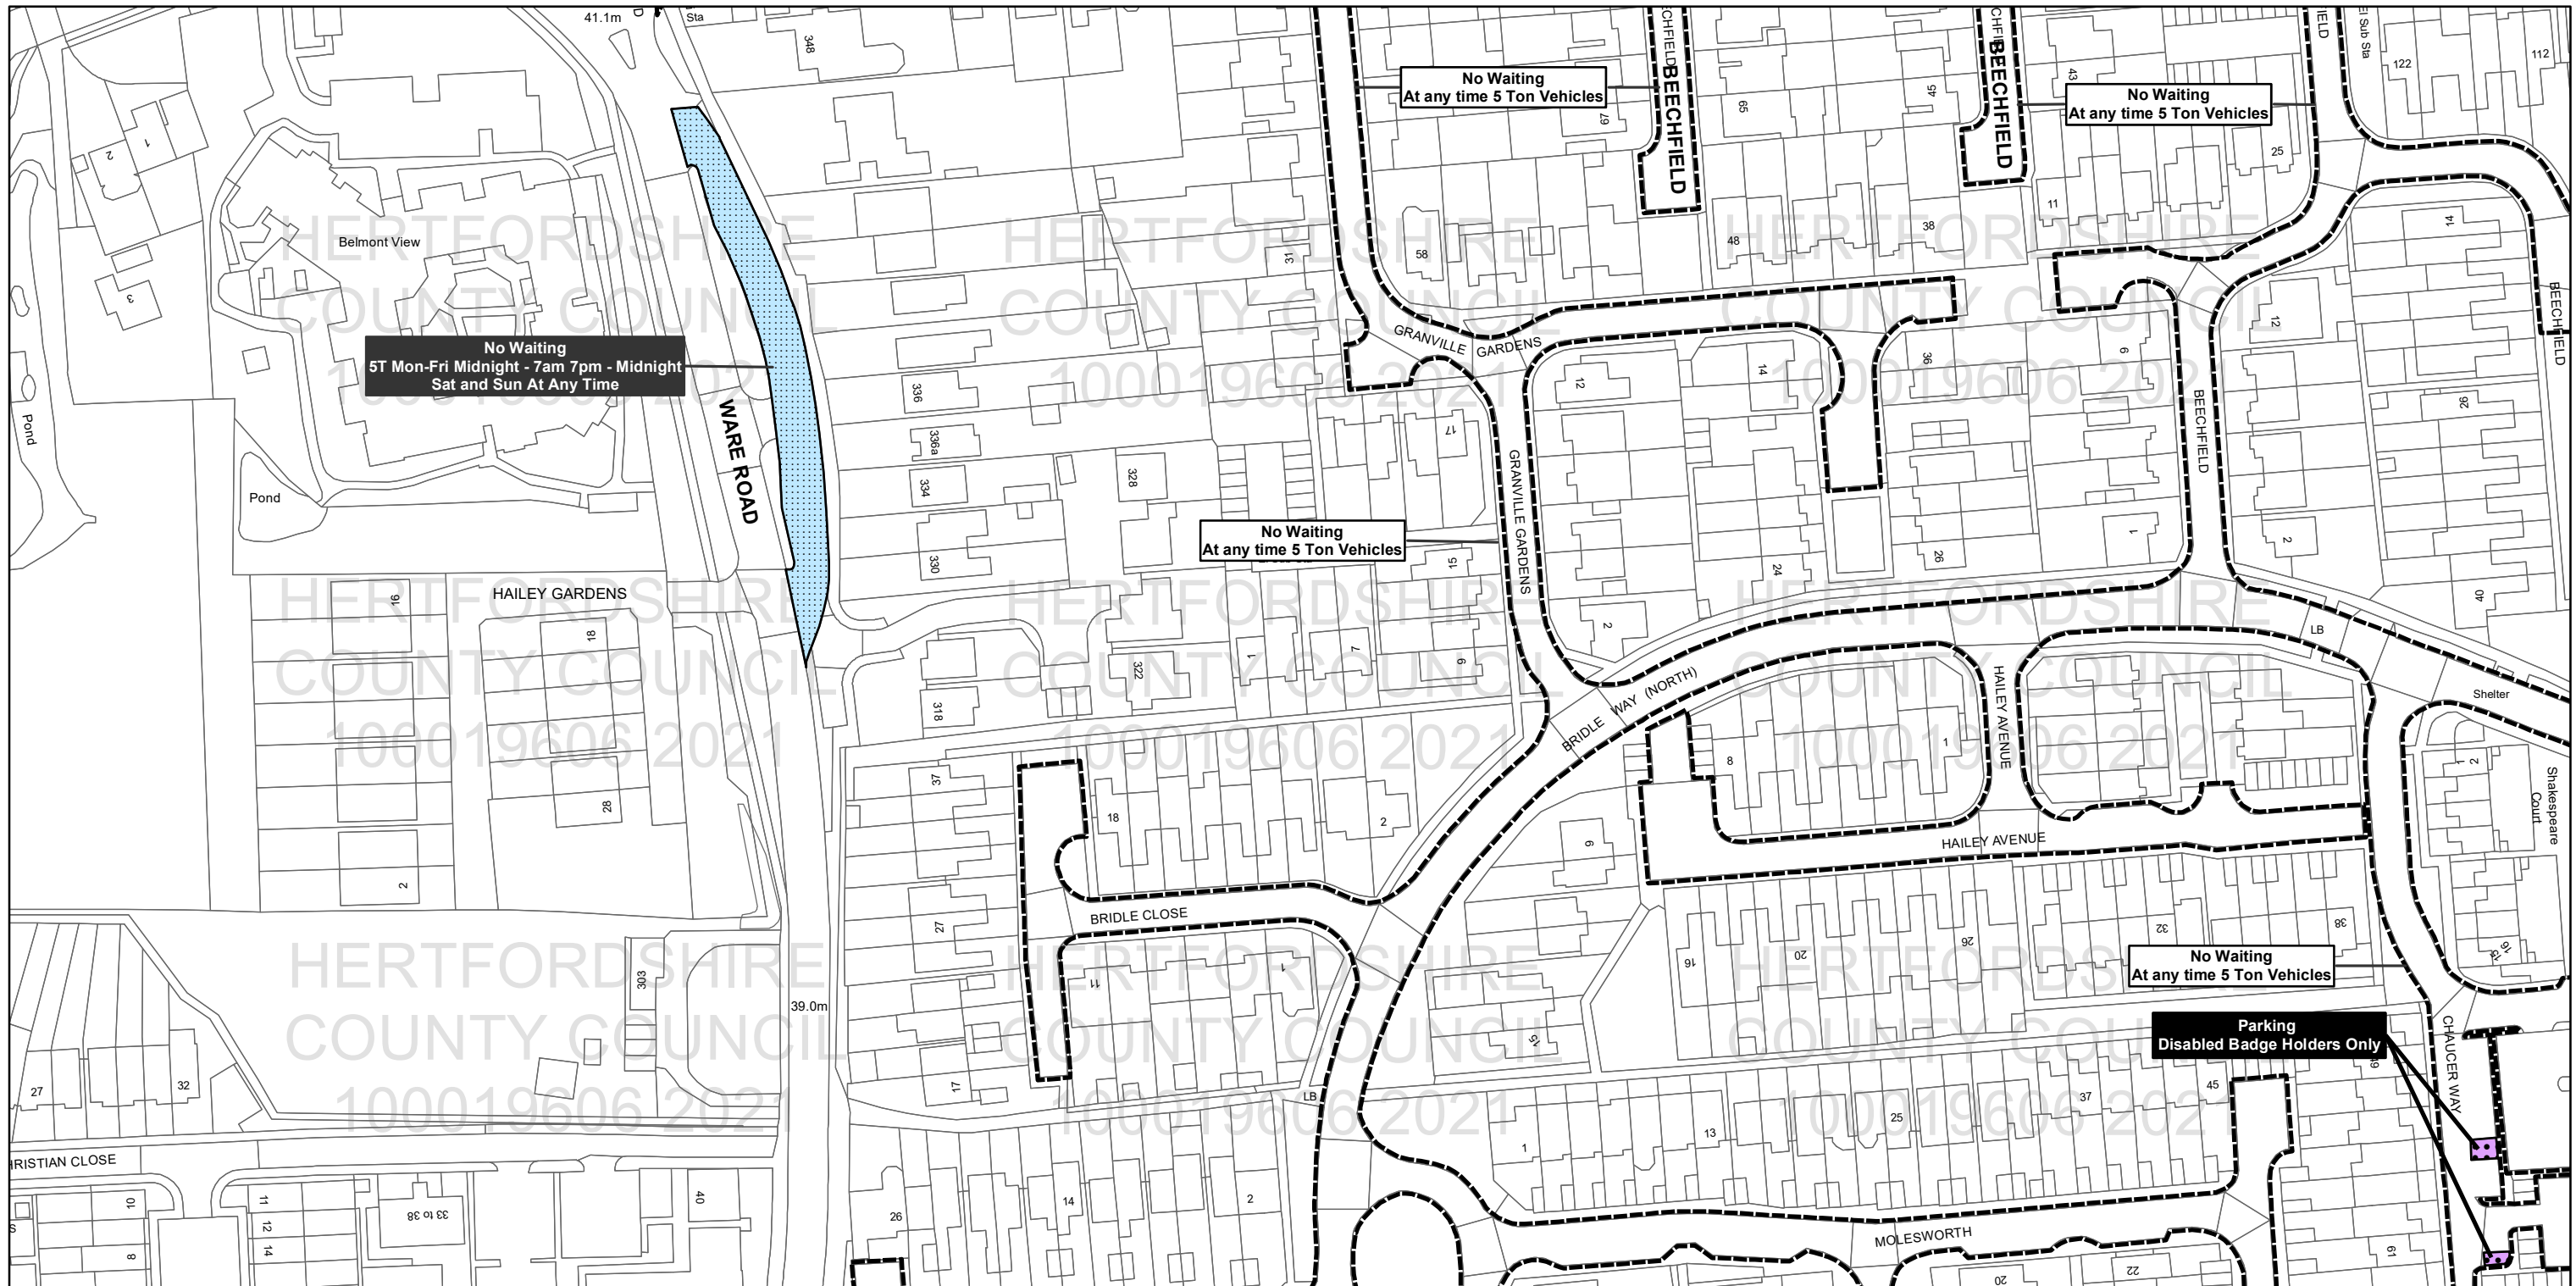

Hertfordshire County Council,
County Hall, Pegs Lane,
Hertford SG13 8DQ

Borough Of Broxbourne,
Borough Offices, Bishops' College
Churchgate Cheshunt
Hertfordshire EN8 9XB

Legend		Other Information	
Parking prohibitions and Restrictions	Designated Parking Places	Other Prohibitions Restrictions or Parking	Other Information
No Stopping and No Loading/Unloading and No Waiting	Paid Parking	Taxi Bays	Controlled Parking Zone Boundary
No Loading/Unloading and No Waiting	Voucher and Permit Holders	Multiple Restriction	
No Waiting at Any Time	Free Parking	Other Restrictions	
Restricted Waiting	Disabled Parking	Total Restriction Zone (Can Occur in Conjunction with Other Restrictions)	
	Loading Unloading		

Title: Borough of Broxbourne
Control of Parking Consolidation Order
SCALE: 1:1,250

Based upon the Ordnance Survey material with the permission of Ordnance Survey on behalf of the Controller of Her Majesty's Stationary Office © Crown copyright. Unauthorised reproduction infringes Crown copyright and may lead to prosecution or civil proceedings.
Hertfordshire County Council 100019606, 2021

All areas over which the provisions of the orders apply are defined by the shaded areas as shown on the following plans plus a contiguous area not indicated on the plans of verge and/or footway between the carriageway edge and the highway boundary. At all times current legislation applies to all areas. The plans in this schedule are based upon grid references of the Ordnance Survey National Grid defined by the OSGB36 triangulation.