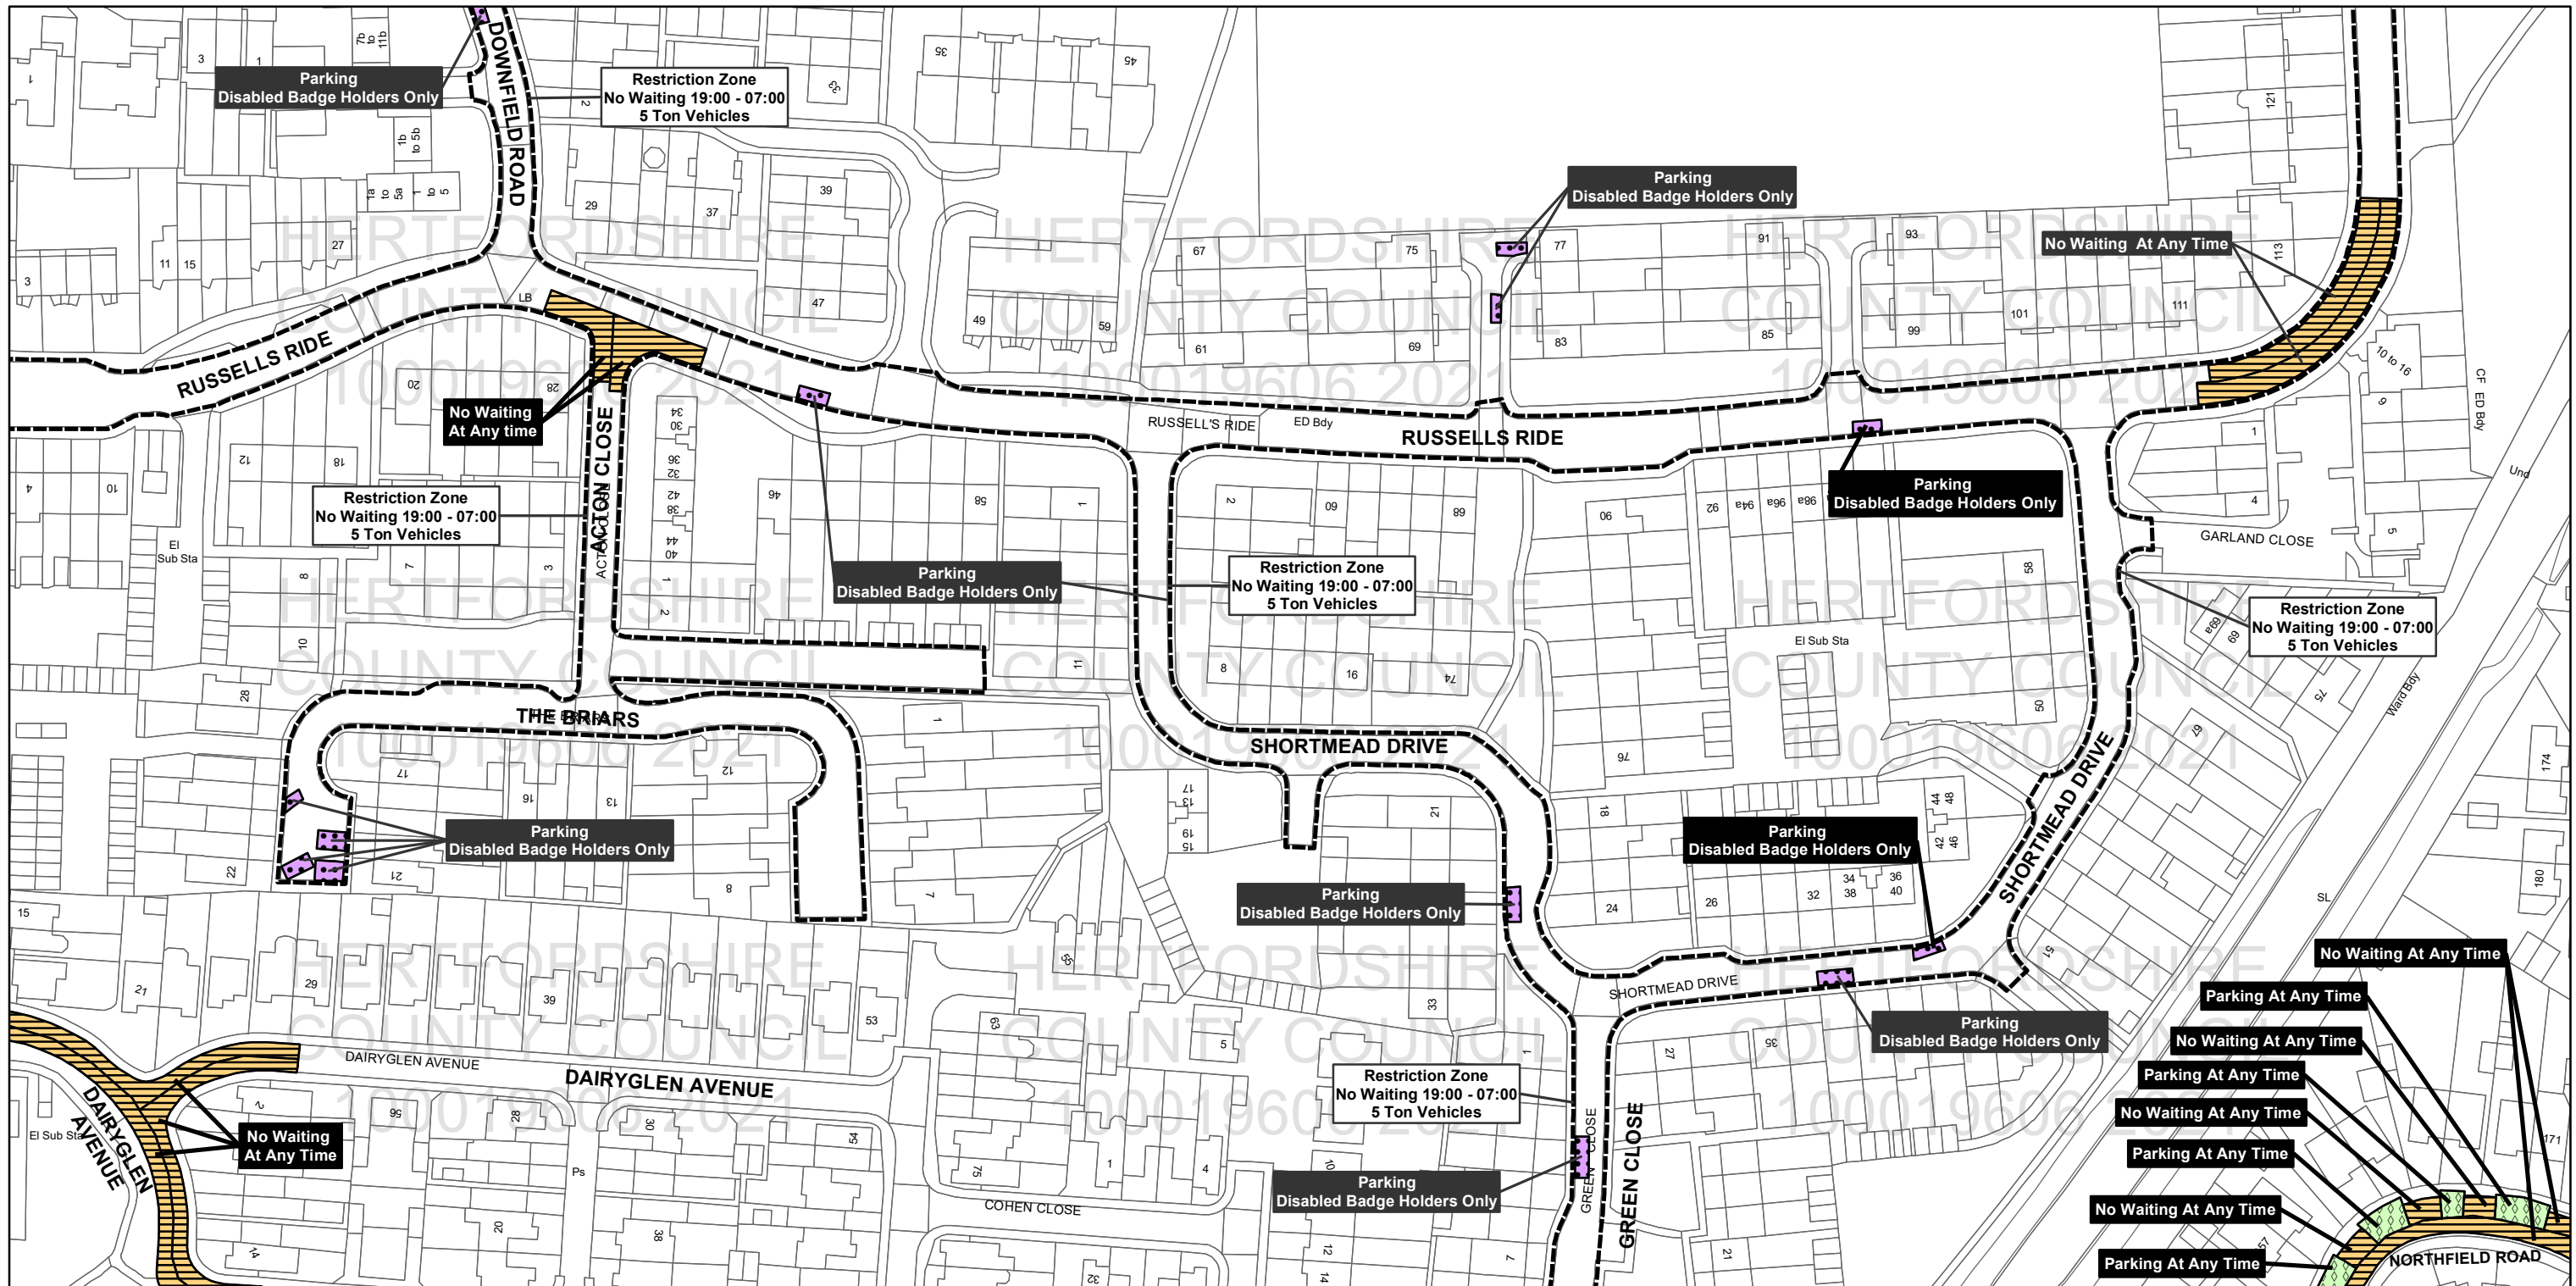

Hertfordshire County Council,
County Hall, Pegs Lane,
Hertford SG13 8DQ

Borough Of Broxbourne,
Borough Offices, Bishops' College
Churchgate Cheshunt
Hertfordshire EN8 9XB

Legend		Other Information	
	No Stopping and No Loading/Unloading and No Waiting		Controlled Parking Zone Boundary
	No Loading/Unloading and No Waiting		Taxi Bays
	No Waiting at Any Time		Multiple Restriction
	Restricted Waiting		Other Restrictions
	Designated Parking Places		Total Restriction Zone (Can Occur in Conjunction with Other Restrictions)
	Paid Parking		
	Voucher and Permit Holders		
	Free Parking		
	Disabled Parking		
	Loading Unloading		

Title: Borough of Broxbourne
Control of Parking Consolidation Order
SCALE: 1:1,250

Based upon the Ordnance Survey material with the permission of Ordnance Survey on behalf of the Controller of Her Majesty's Stationary Office © Crown copyright. Unauthorised reproduction infringes Crown copyright and may lead to prosecution or civil proceedings.
Hertfordshire County Council 100019606, 2021

All areas over which the provisions of the orders apply are defined by the shaded areas as shown on the following plans plus a contiguous area not indicated on the plans of verge and/or footway between the carriageway edge and the highway boundary. At all times current legislation applies to all areas. The plans in this schedule are based upon grid references of the Ordnance Survey National Grid defined by the OSGB36 triangulation.