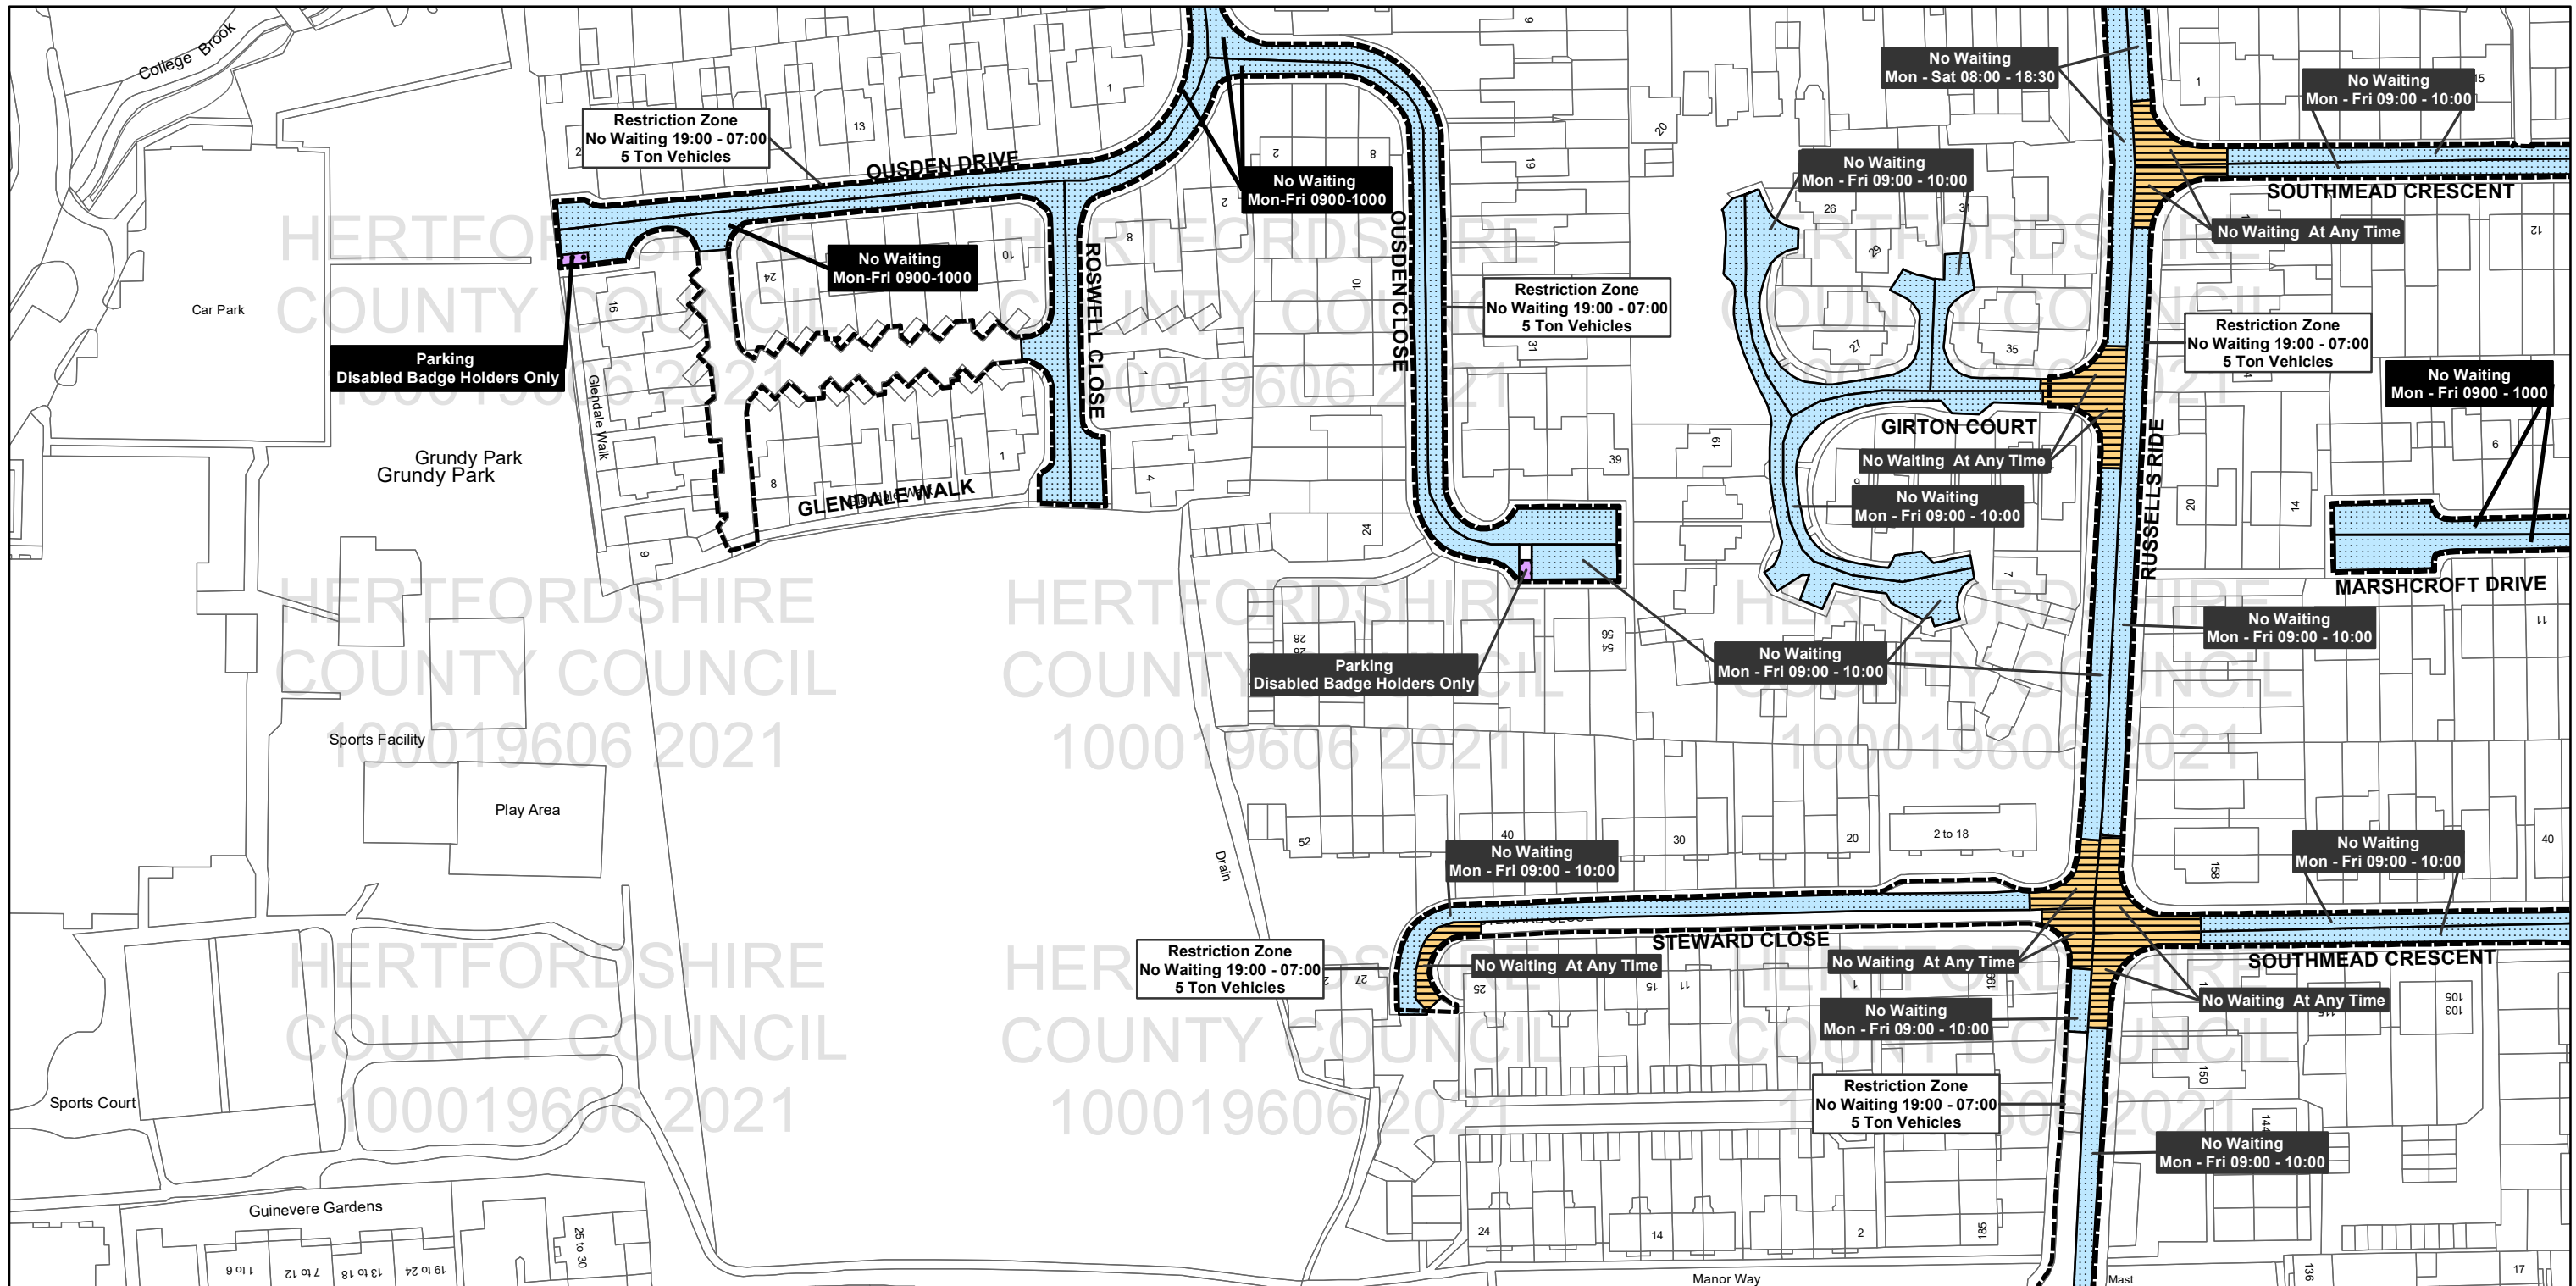

Hertfordshire County Council,
County Hall, Pegs Lane,
Hertford SG13 8DQ

Borough Of Broxbourne,
Borough Offices, Bishops' College
Churchgate Cheshunt
Hertfordshire EN8 9XB

Legend		Other Information	
No Stopping and No Loading/Unloading and No Waiting	Designated Parking Places	Taxi Bays	Controlled Parking Zone Boundary
No Loading/Unloading and No Waiting	Voucher and Permit Holders	Multiple Restriction	
No Waiting at Any Time	Free Parking	Other Restrictions	
Restricted Waiting	Disabled Parking	Total Restriction Zone (Can Occur in Conjunction with Other Restrictions)	
	Loading Unloading		

Title: Borough of Broxbourne
Control of Parking Consolidation Order
SCALE: 1:1,250

Based upon the Ordnance Survey material with the permission of Ordnance Survey on behalf of the Controller of Her Majesty's Stationary Office © Crown copyright. Unauthorised reproduction infringes Crown copyright and may lead to prosecution or civil proceedings.
Hertfordshire County Council 100019606, 2021

All areas over which the provisions of the orders apply are defined by the shaded areas as shown on the following plans plus a contiguous area not indicated on the plans of verge and/or footway between the carriageway edge and the highway boundary. At all times current legislation applies to all areas. The plans in this schedule are based upon grid references of the Ordnance Survey National Grid defined by the OSGB36 triangulation.