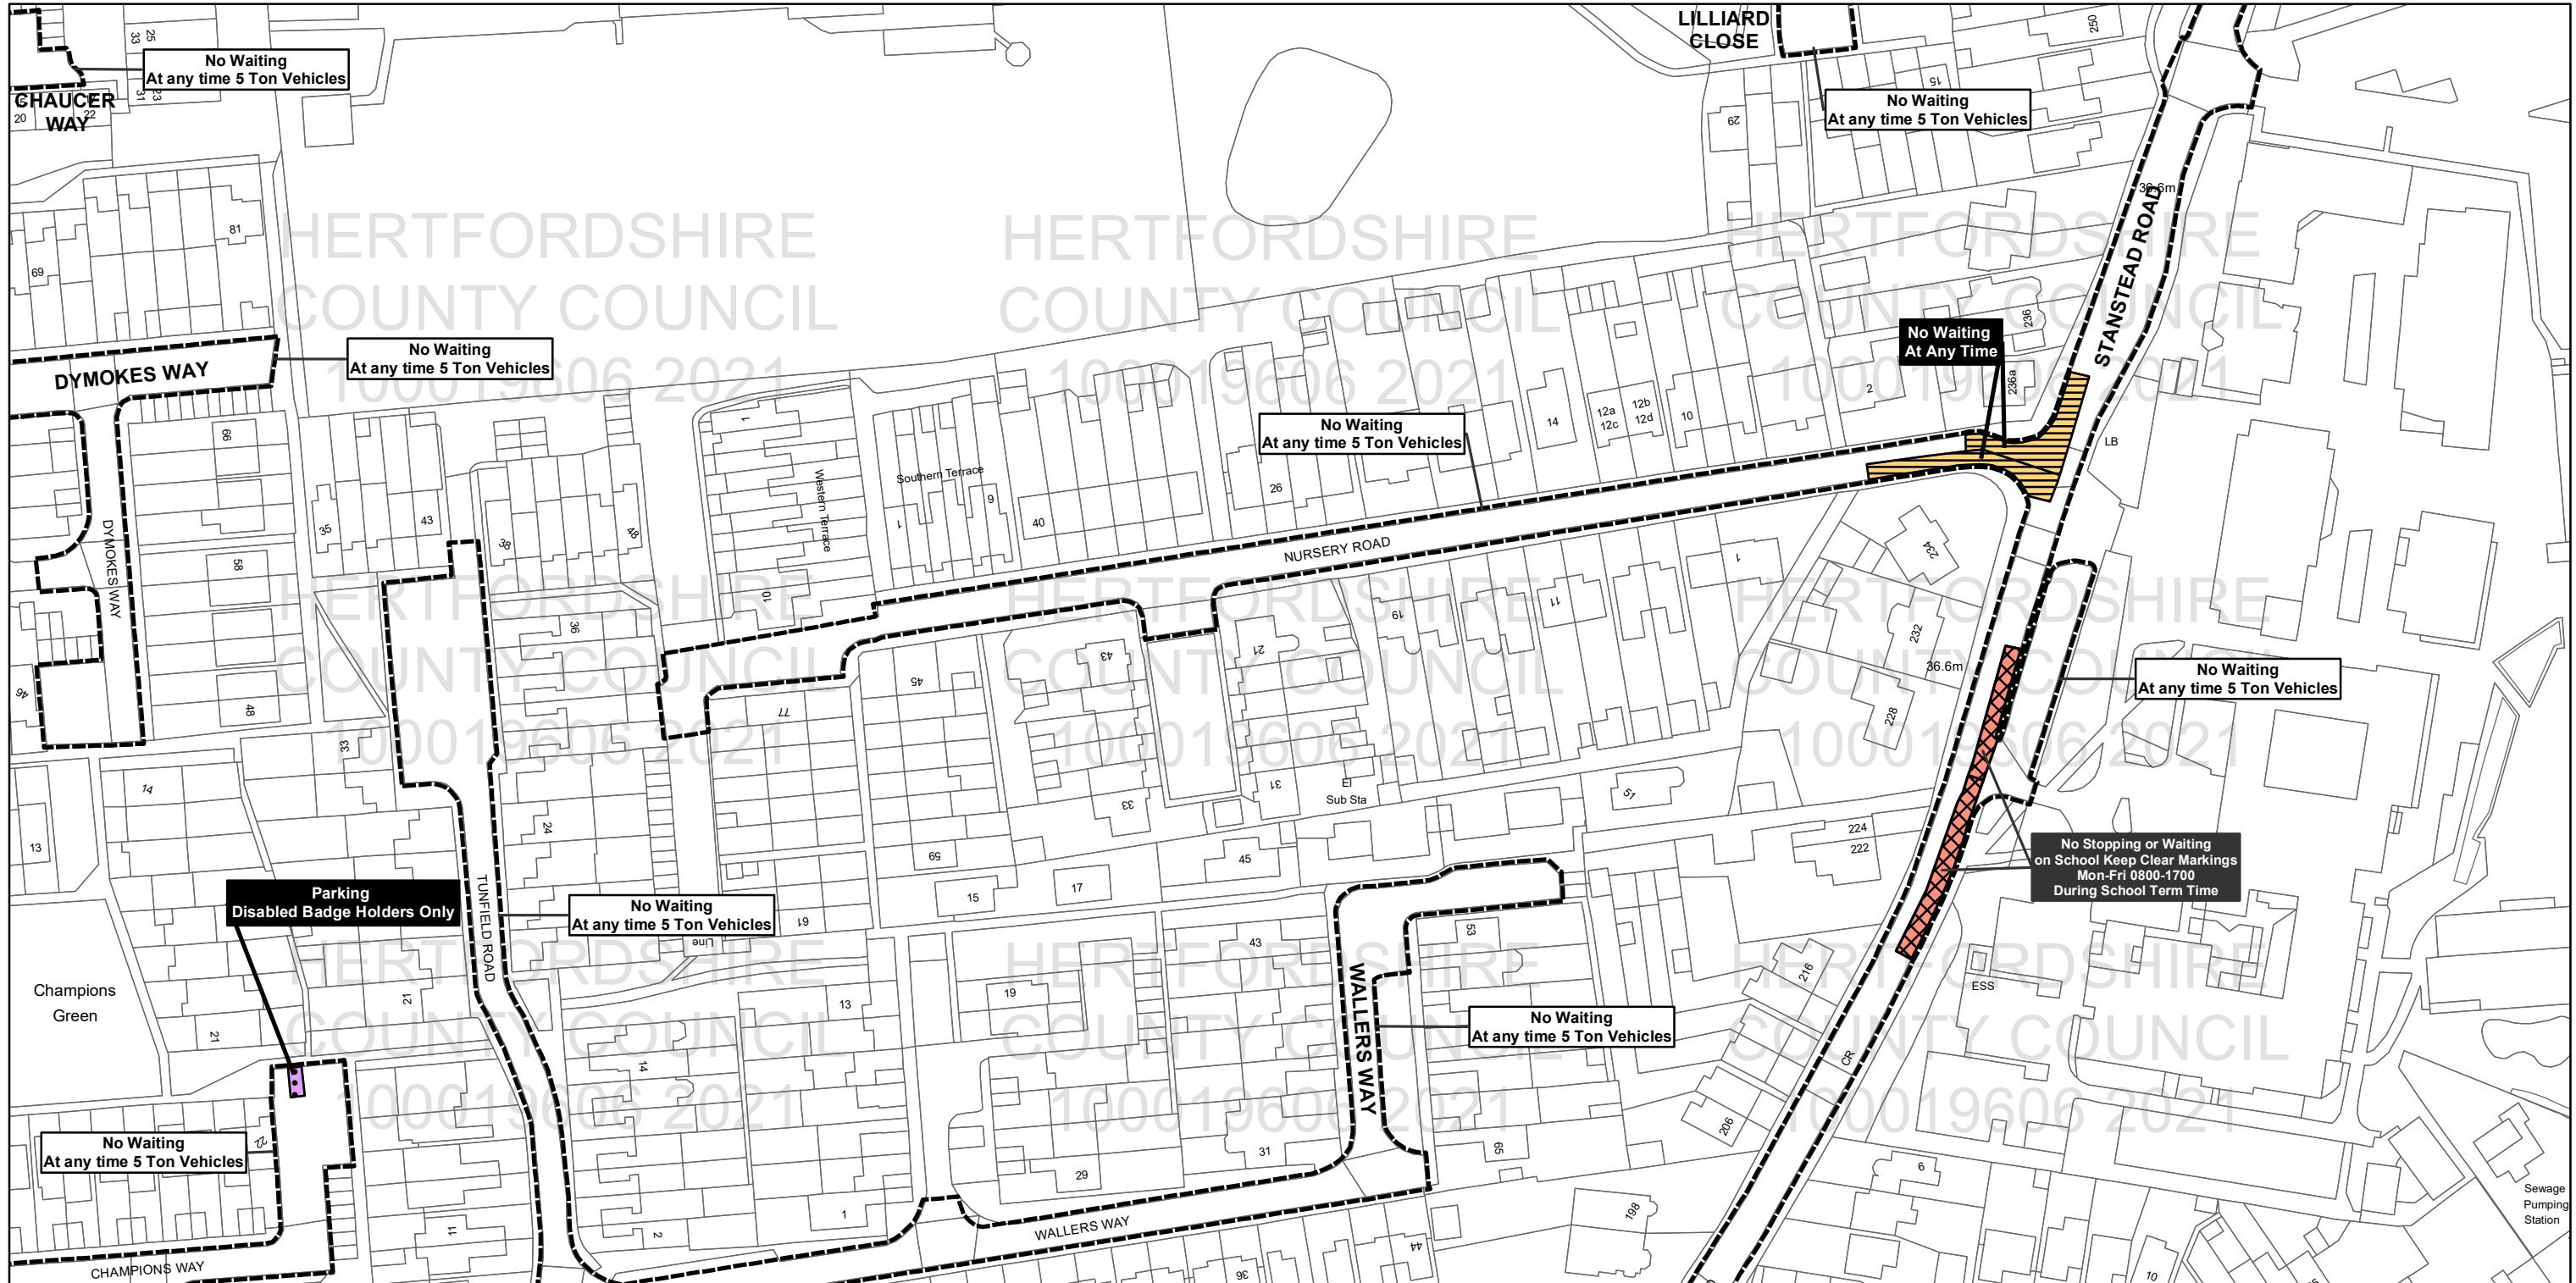

Hertfordshire County Council,  
County Hall, Pegs Lane,  
Hertford SG13 8DQ

Borough Of Broxbourne,  
Borough Offices, Bishops' College  
Churchgate Cheshunt  
Hertfordshire EN8 9XB

Legend		Other Information	
No Stopping and No Loading/Unloading and No Waiting	Designated Parking Places	Taxi Bays	Controlled Parking Zone Boundary
No Loading/Unloading and No Waiting	Voucher and Permit Holders	Multiple Restriction	
No Waiting at Any Time	Free Parking	Other Restrictions	
Restricted Waiting	Disabled Parking	Total Restriction Zone (Can Occur in Conjunction with Other Restrictions)	
	Loading Unloading		

Title: Borough of Broxbourne  
Control of Parking Consolidation Order  
**SCALE: 1:1,250**

Based upon the Ordnance Survey material with the permission of Ordnance Survey on behalf of the Controller of Her Majesty's Stationary Office © Crown copyright. Unauthorised reproduction infringes Crown copyright and may lead to prosecution or civil proceedings.  
Hertfordshire County Council 100019606, 2021

All areas over which the provisions of the orders apply are defined by the shaded areas as shown on the following plans plus a contiguous area not indicated on the plans of verge and/or footway between the carriageway edge and the highway boundary. At all times current legislation applies to all areas. The plans in this schedule are based upon grid references of the Ordnance Survey National Grid defined by the OSGB36 triangulation.