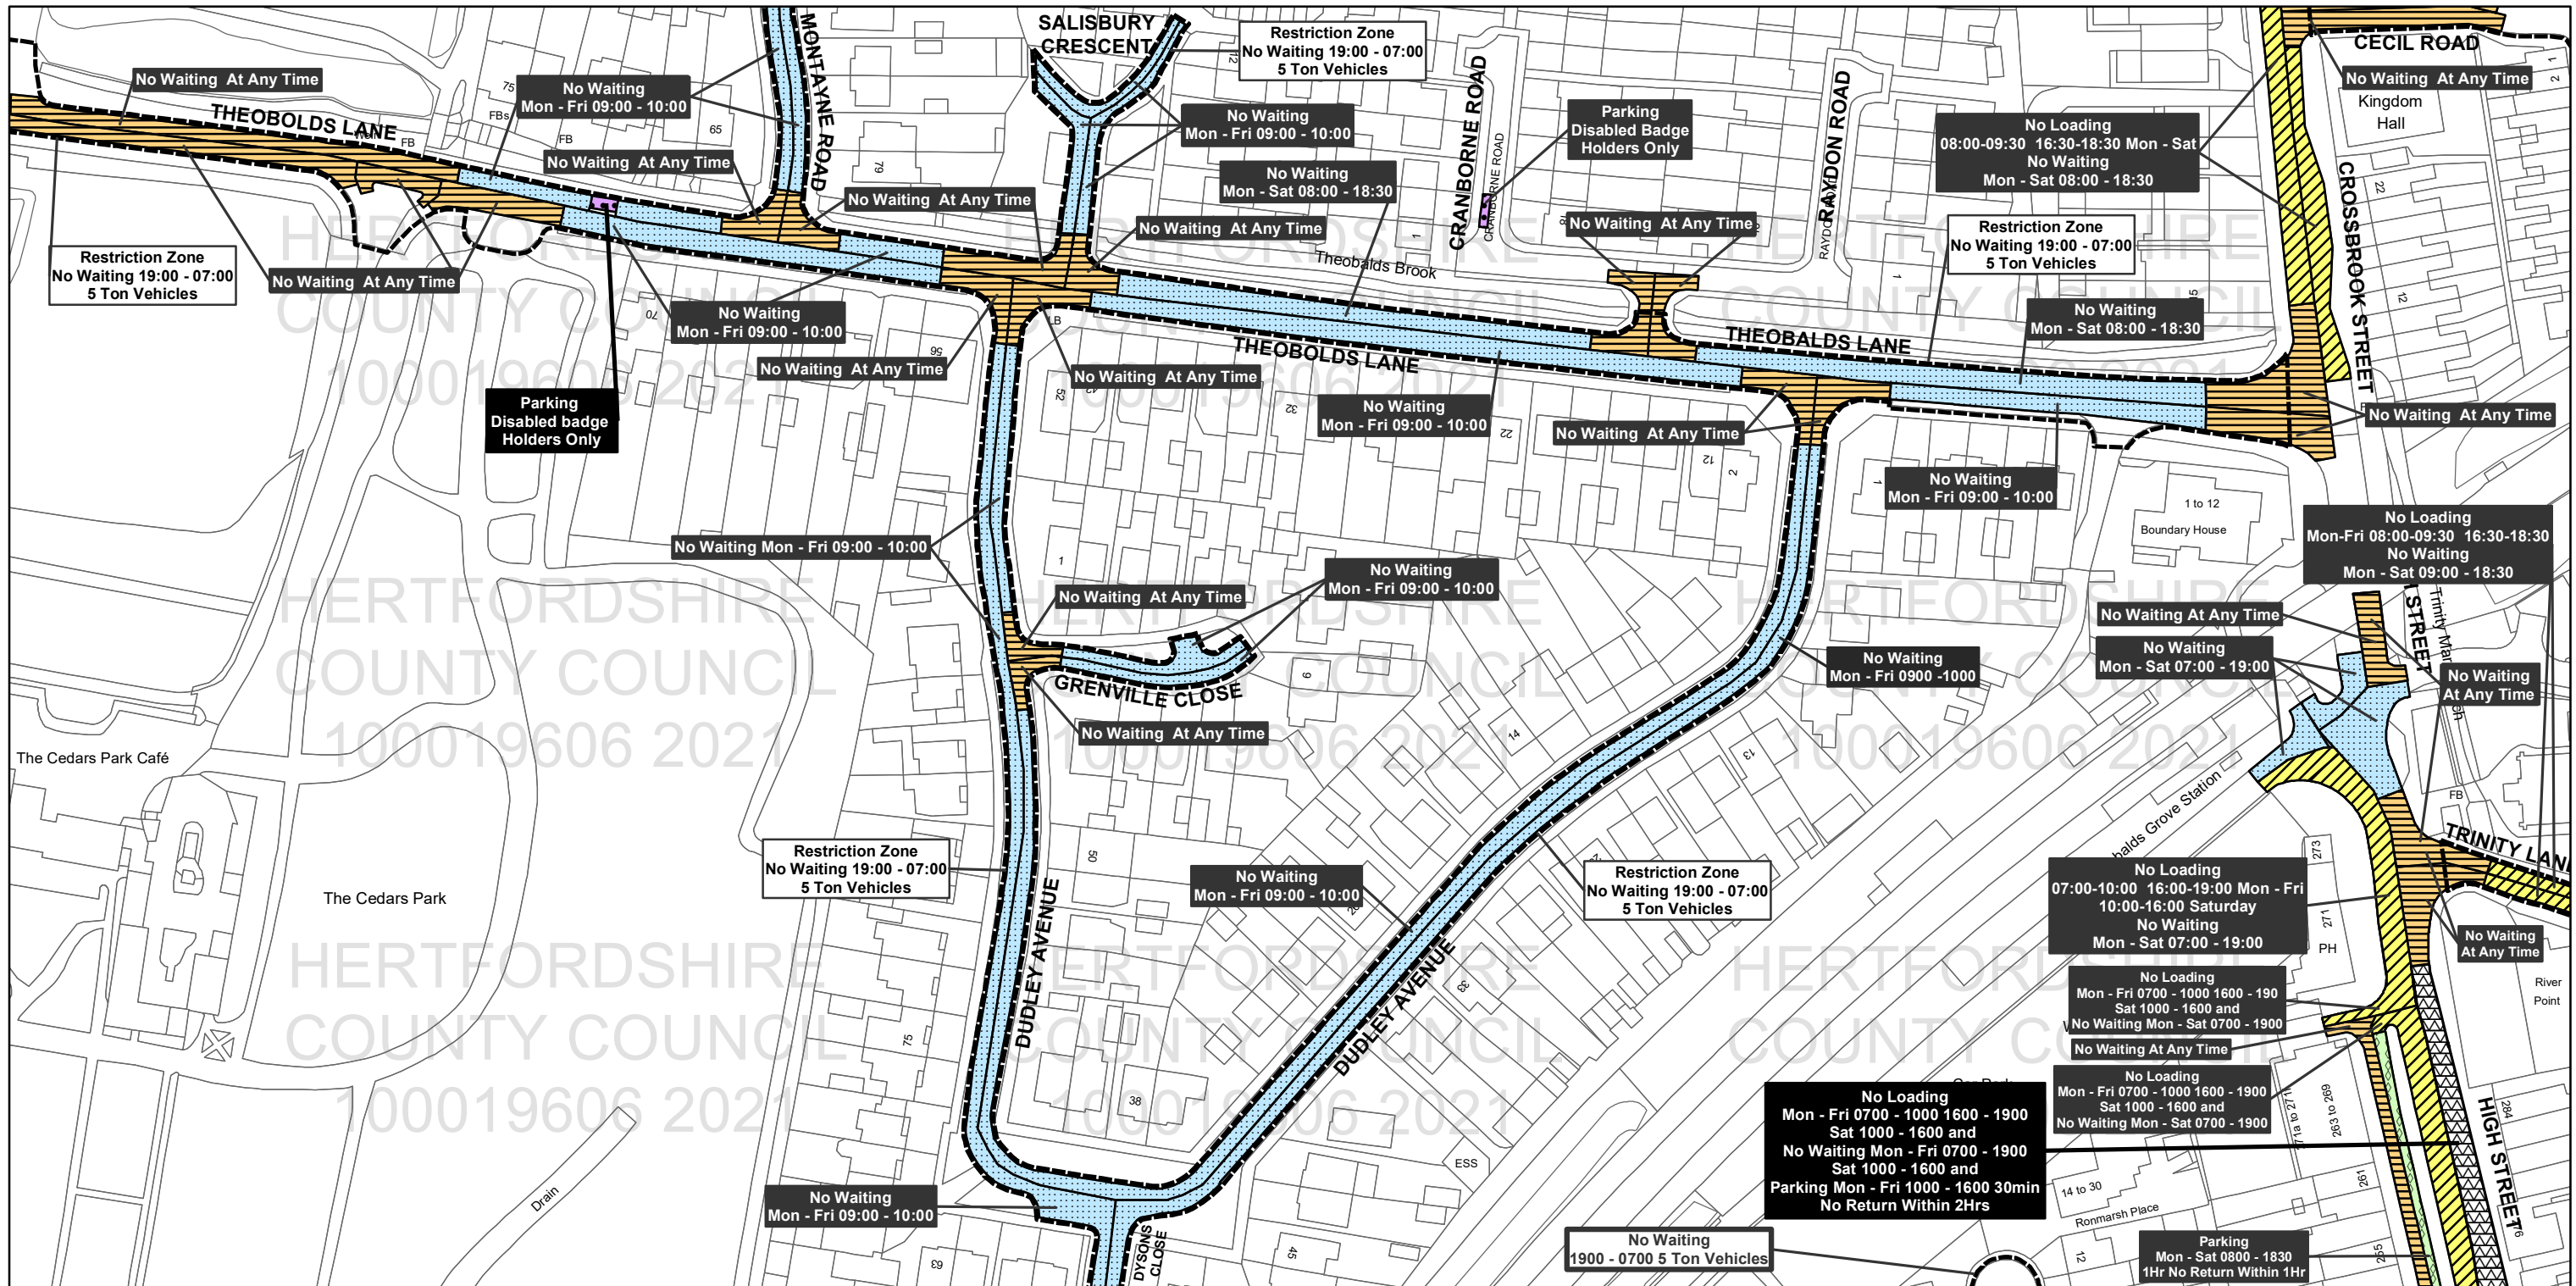

Hertfordshire County Council,
 County Hall, Pegs Lane,
 Hertford SG13 8DQ

Borough Of Broxbourne,
 Borough Offices, Bishops' College
 Churchgate Cheshunt
 Hertfordshire EN8 9XB

Legend		Other Information	
	No Stopping and No Loading/Unloading and No Waiting		Controlled Parking Zone Boundary
	No Loading/Unloading and No Waiting		Taxi Bays
	No Waiting at Any Time		Multiple Restriction
	Restricted Waiting		Other Restrictions
	Designated Parking Places		Total Restriction Zone (Can Occur in Conjunction with Other Restrictions)
	Paid Parking		
	Voucher and Permit Holders		
	Free Parking		
	Disabled Parking		
	Loading Unloading		

Title: Borough of Broxbourne
 Control of Parking Consolidation Order
SCALE: 1:1,250

Based upon the Ordnance Survey material with the permission of Ordnance Survey on behalf of the Controller of Her Majesty's Stationary Office © Crown copyright. Unauthorised reproduction infringes Crown copyright and may lead to prosecution or civil proceedings.
 Hertfordshire County Council 100019606, 2021

All areas over which the provisions of the orders apply are defined by the shaded areas as shown on the following plans plus a contiguous area not indicated on the plans of verge and/or footway between the carriageway edge and the highway boundary. At all times current legislation applies to all areas. The plans in this schedule are based upon grid references of the Ordnance Survey National Grid defined by the OSGB36 triangulation.