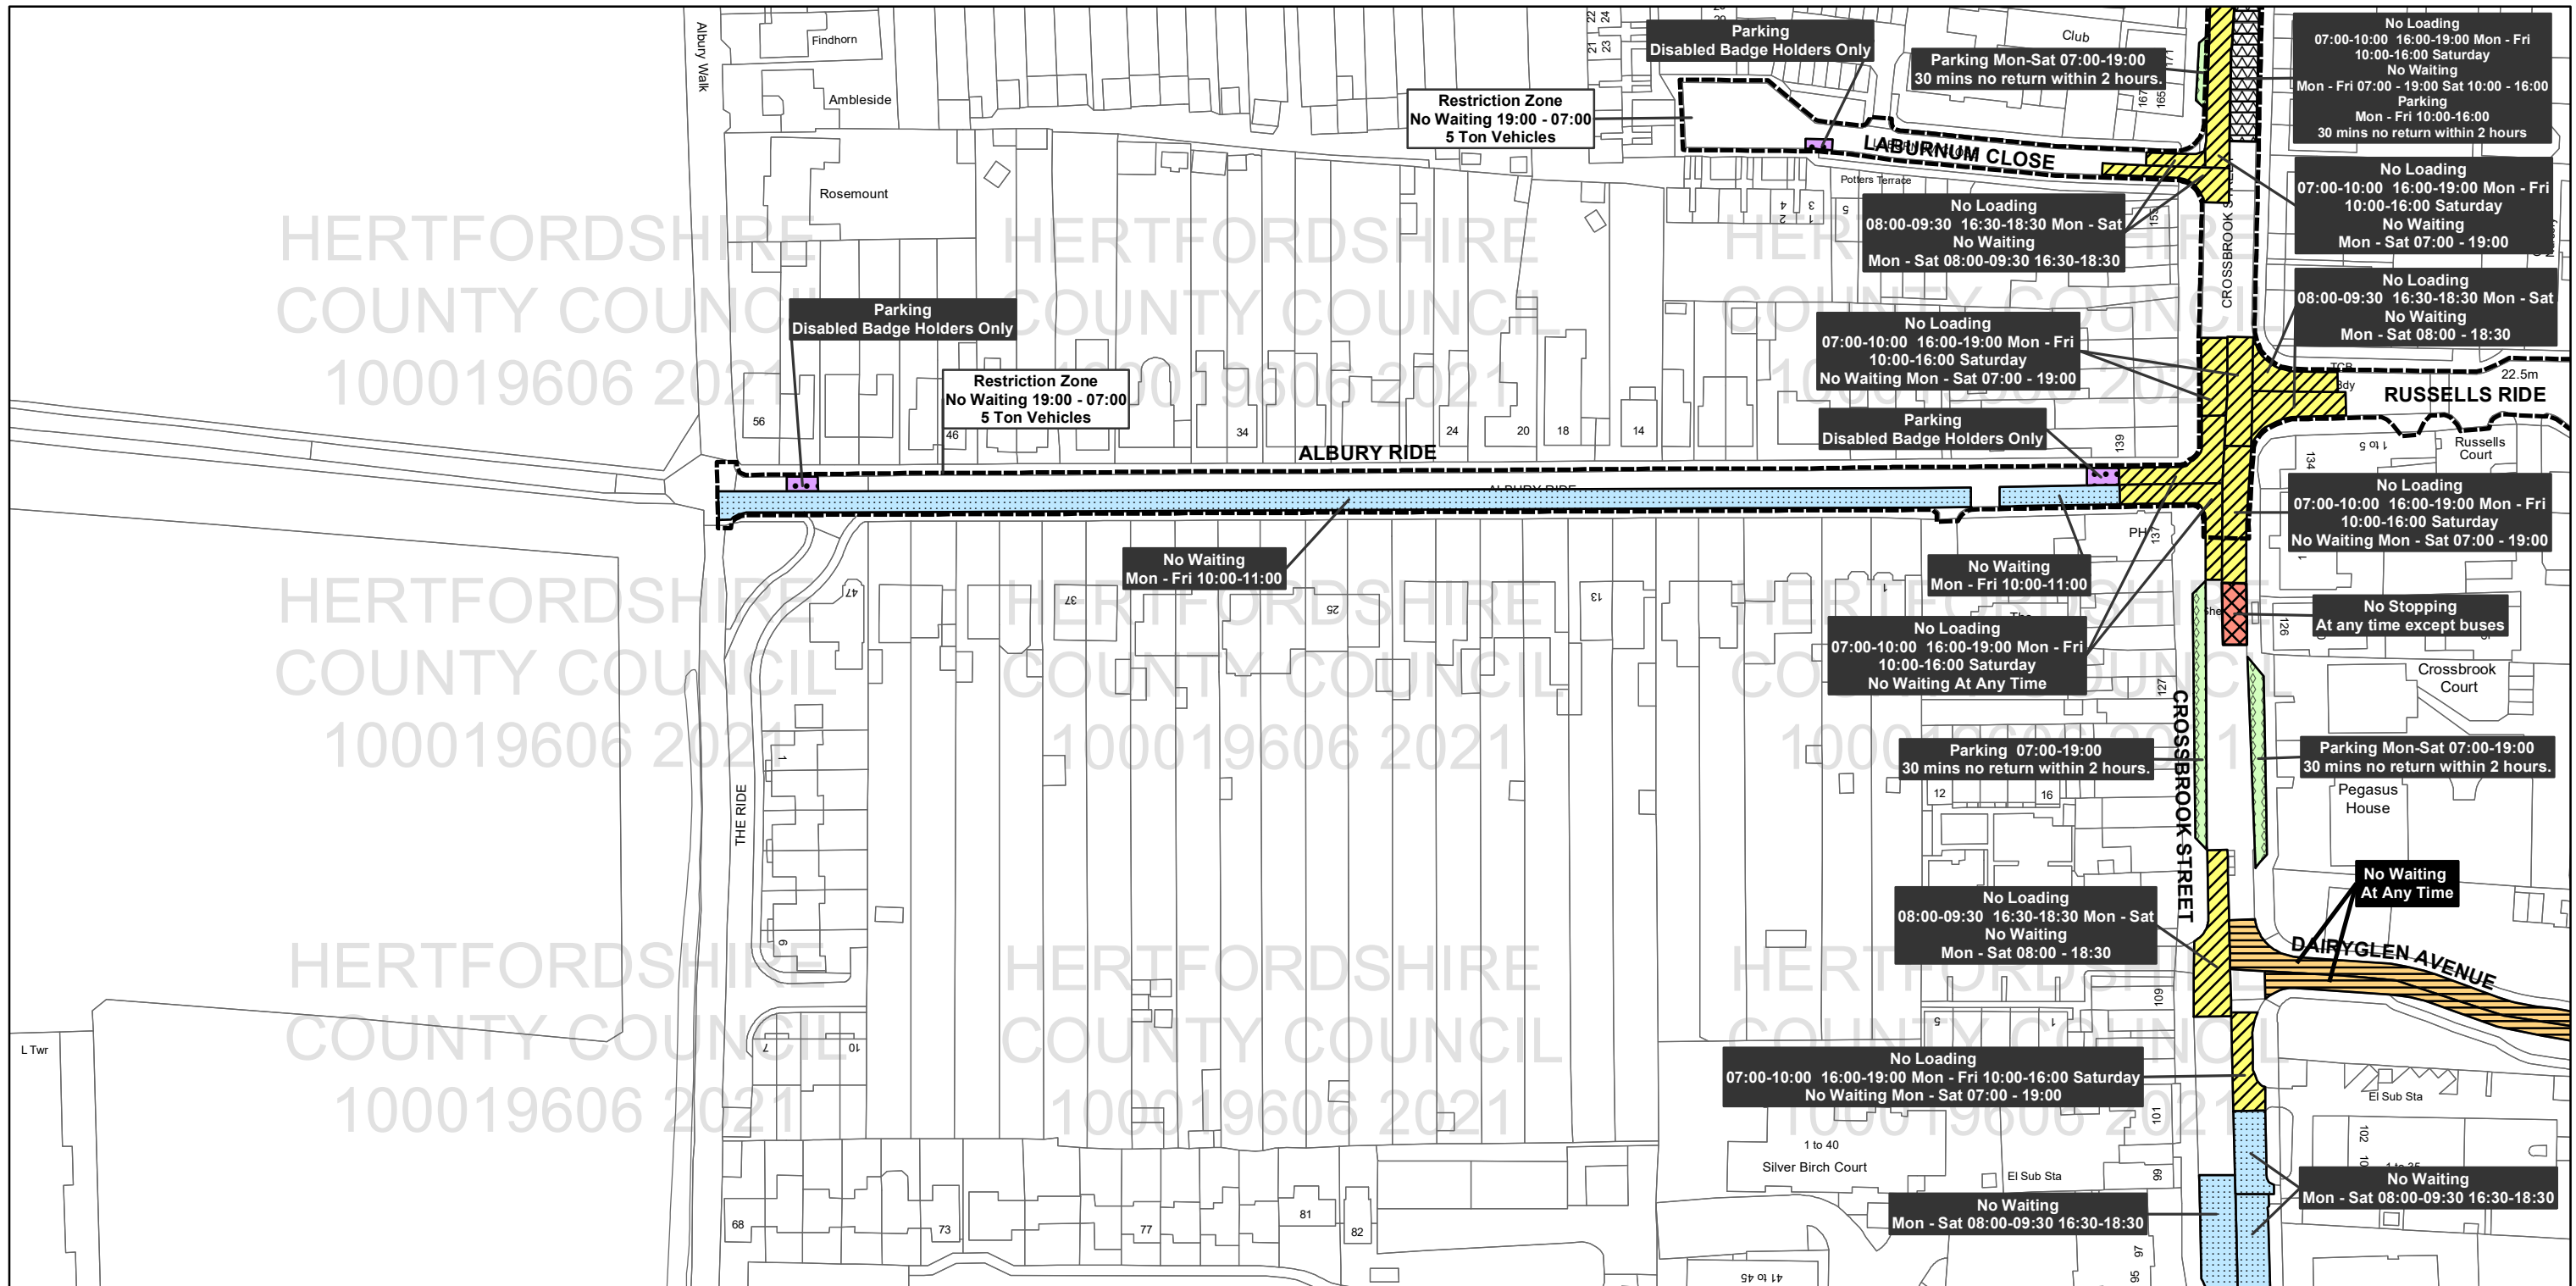

Hertfordshire County Council,
County Hall, Pegs Lane,
Hertford SG13 8DQ

Borough Of Broxbourne,
Borough Offices, Bishops' College
Churchgate Cheshunt
Hertfordshire EN8 9XB

Legend		Other Information	
	No Stopping and No Loading/Unloading and No Waiting		Controlled Parking Zone Boundary
	No Loading/Unloading and No Waiting		Taxi Bays
	No Waiting at Any Time		Multiple Restriction
	Restricted Waiting		Other Restrictions
	Designated Parking Places		Total Restriction Zone (Can Occur in Conjunction with Other Restrictions)
	Paid Parking		Loading Unloading
	Voucher and Permit Holders		
	Free Parking		
	Disabled Parking		

Title: Borough of Broxbourne
Control of Parking Consolidation Order
SCALE: 1:1,250

Based upon the Ordnance Survey material with the permission of Ordnance Survey on behalf of the Controller of Her Majesty's Stationary Office © Crown copyright. Unauthorised reproduction infringes Crown copyright and may lead to prosecution or civil proceedings.
Hertfordshire County Council 100019606, 2021

All areas over which the provisions of the orders apply are defined by the shaded areas as shown on the following plans plus a contiguous area not indicated on the plans of verge and/or footway between the carriageway edge and the highway boundary. At all times current legislation applies to all areas. The plans in this schedule are based upon grid references of the Ordnance Survey National Grid defined by the OSGB36 triangulation.