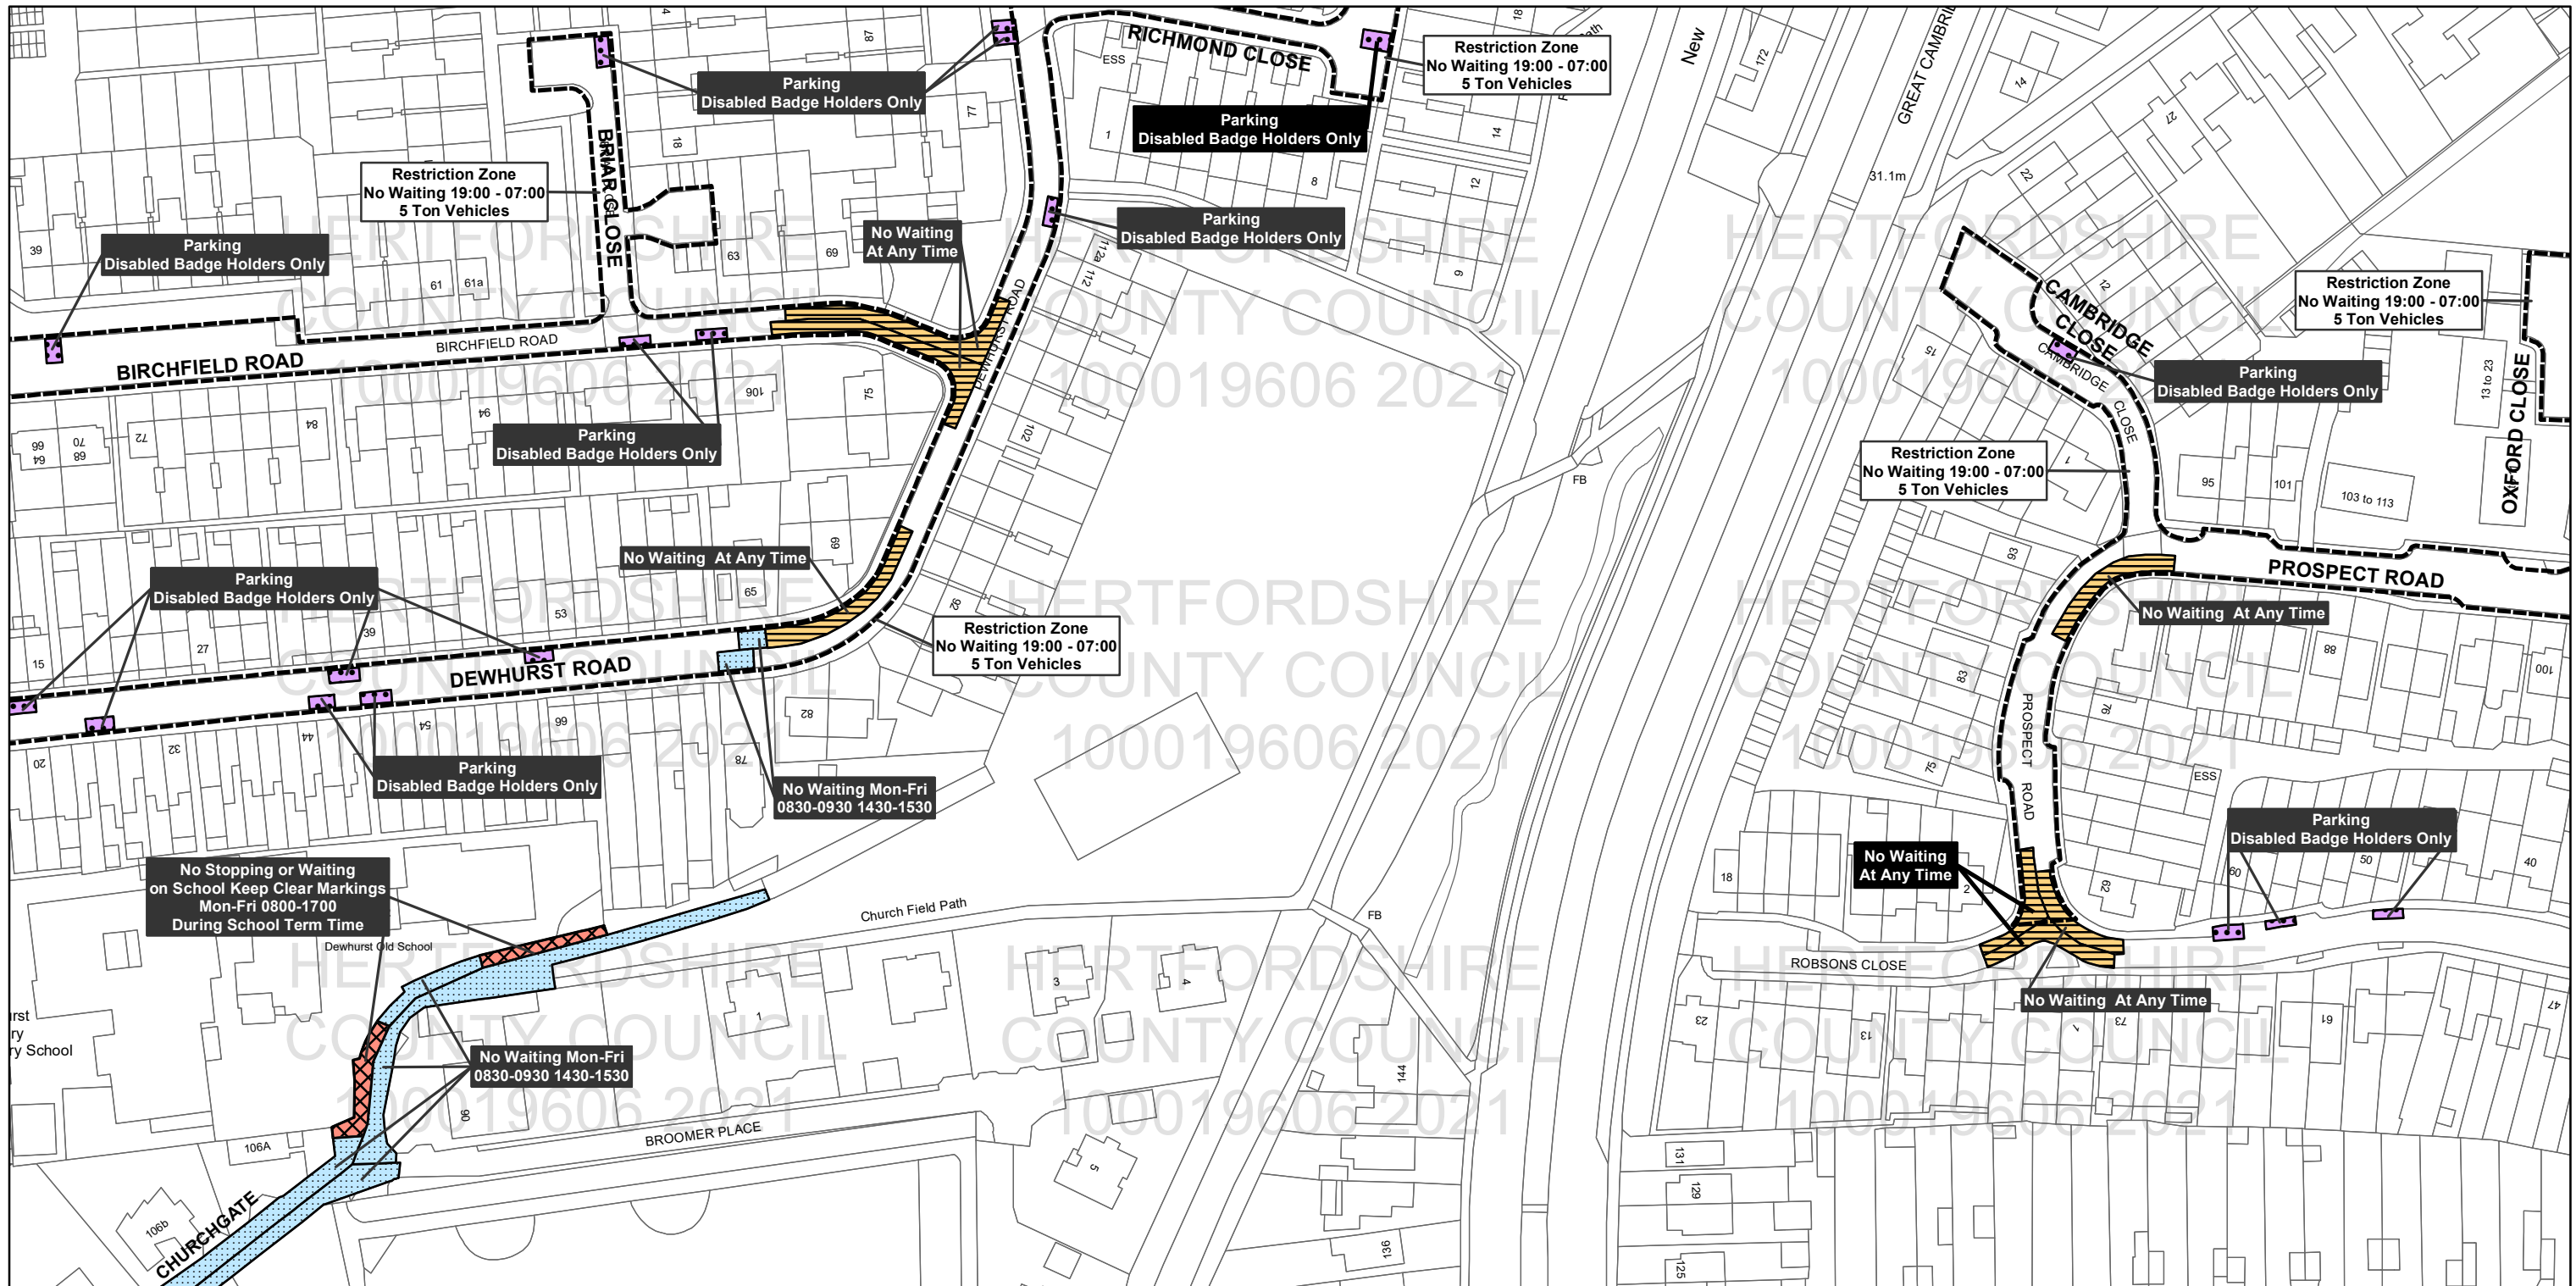

Hertfordshire County Council,
County Hall, Pegs Lane,
Hertford SG13 8DQ

Borough Of Broxbourne,
Borough Offices, Bishops' College
Churchgate Cheshunt
Hertfordshire EN8 9XB

Legend		Other Information	
No Stopping and No Loading/Unloading and No Waiting	Designated Parking Places	Taxi Bays	Controlled Parking Zone Boundary
No Loading/Unloading and No Waiting	Voucher and Permit Holders	Multiple Restriction	
No Waiting at Any Time	Free Parking	Other Restrictions	
Restricted Waiting	Disabled Parking	Total Restriction Zone (Can Occur in Conjunction with Other Restrictions)	
	Loading Unloading		

Title: Borough of Broxbourne
Control of Parking Consolidation Order
SCALE: 1:1,250

Based upon the Ordnance Survey material with the permission of Ordnance Survey on behalf of the Controller of Her Majesty's Stationary Office © Crown copyright. Unauthorised reproduction infringes Crown copyright and may lead to prosecution or civil proceedings.
Hertfordshire County Council 100019606, 2021

All areas over which the provisions of the orders apply are defined by the shaded areas as shown on the following plans plus a contiguous area not indicated on the plans of verge and/or footway between the carriageway edge and the highway boundary. At all times current legislation applies to all areas. The plans in this schedule are based upon grid references of the Ordnance Survey National Grid defined by the OSGB36 triangulation.