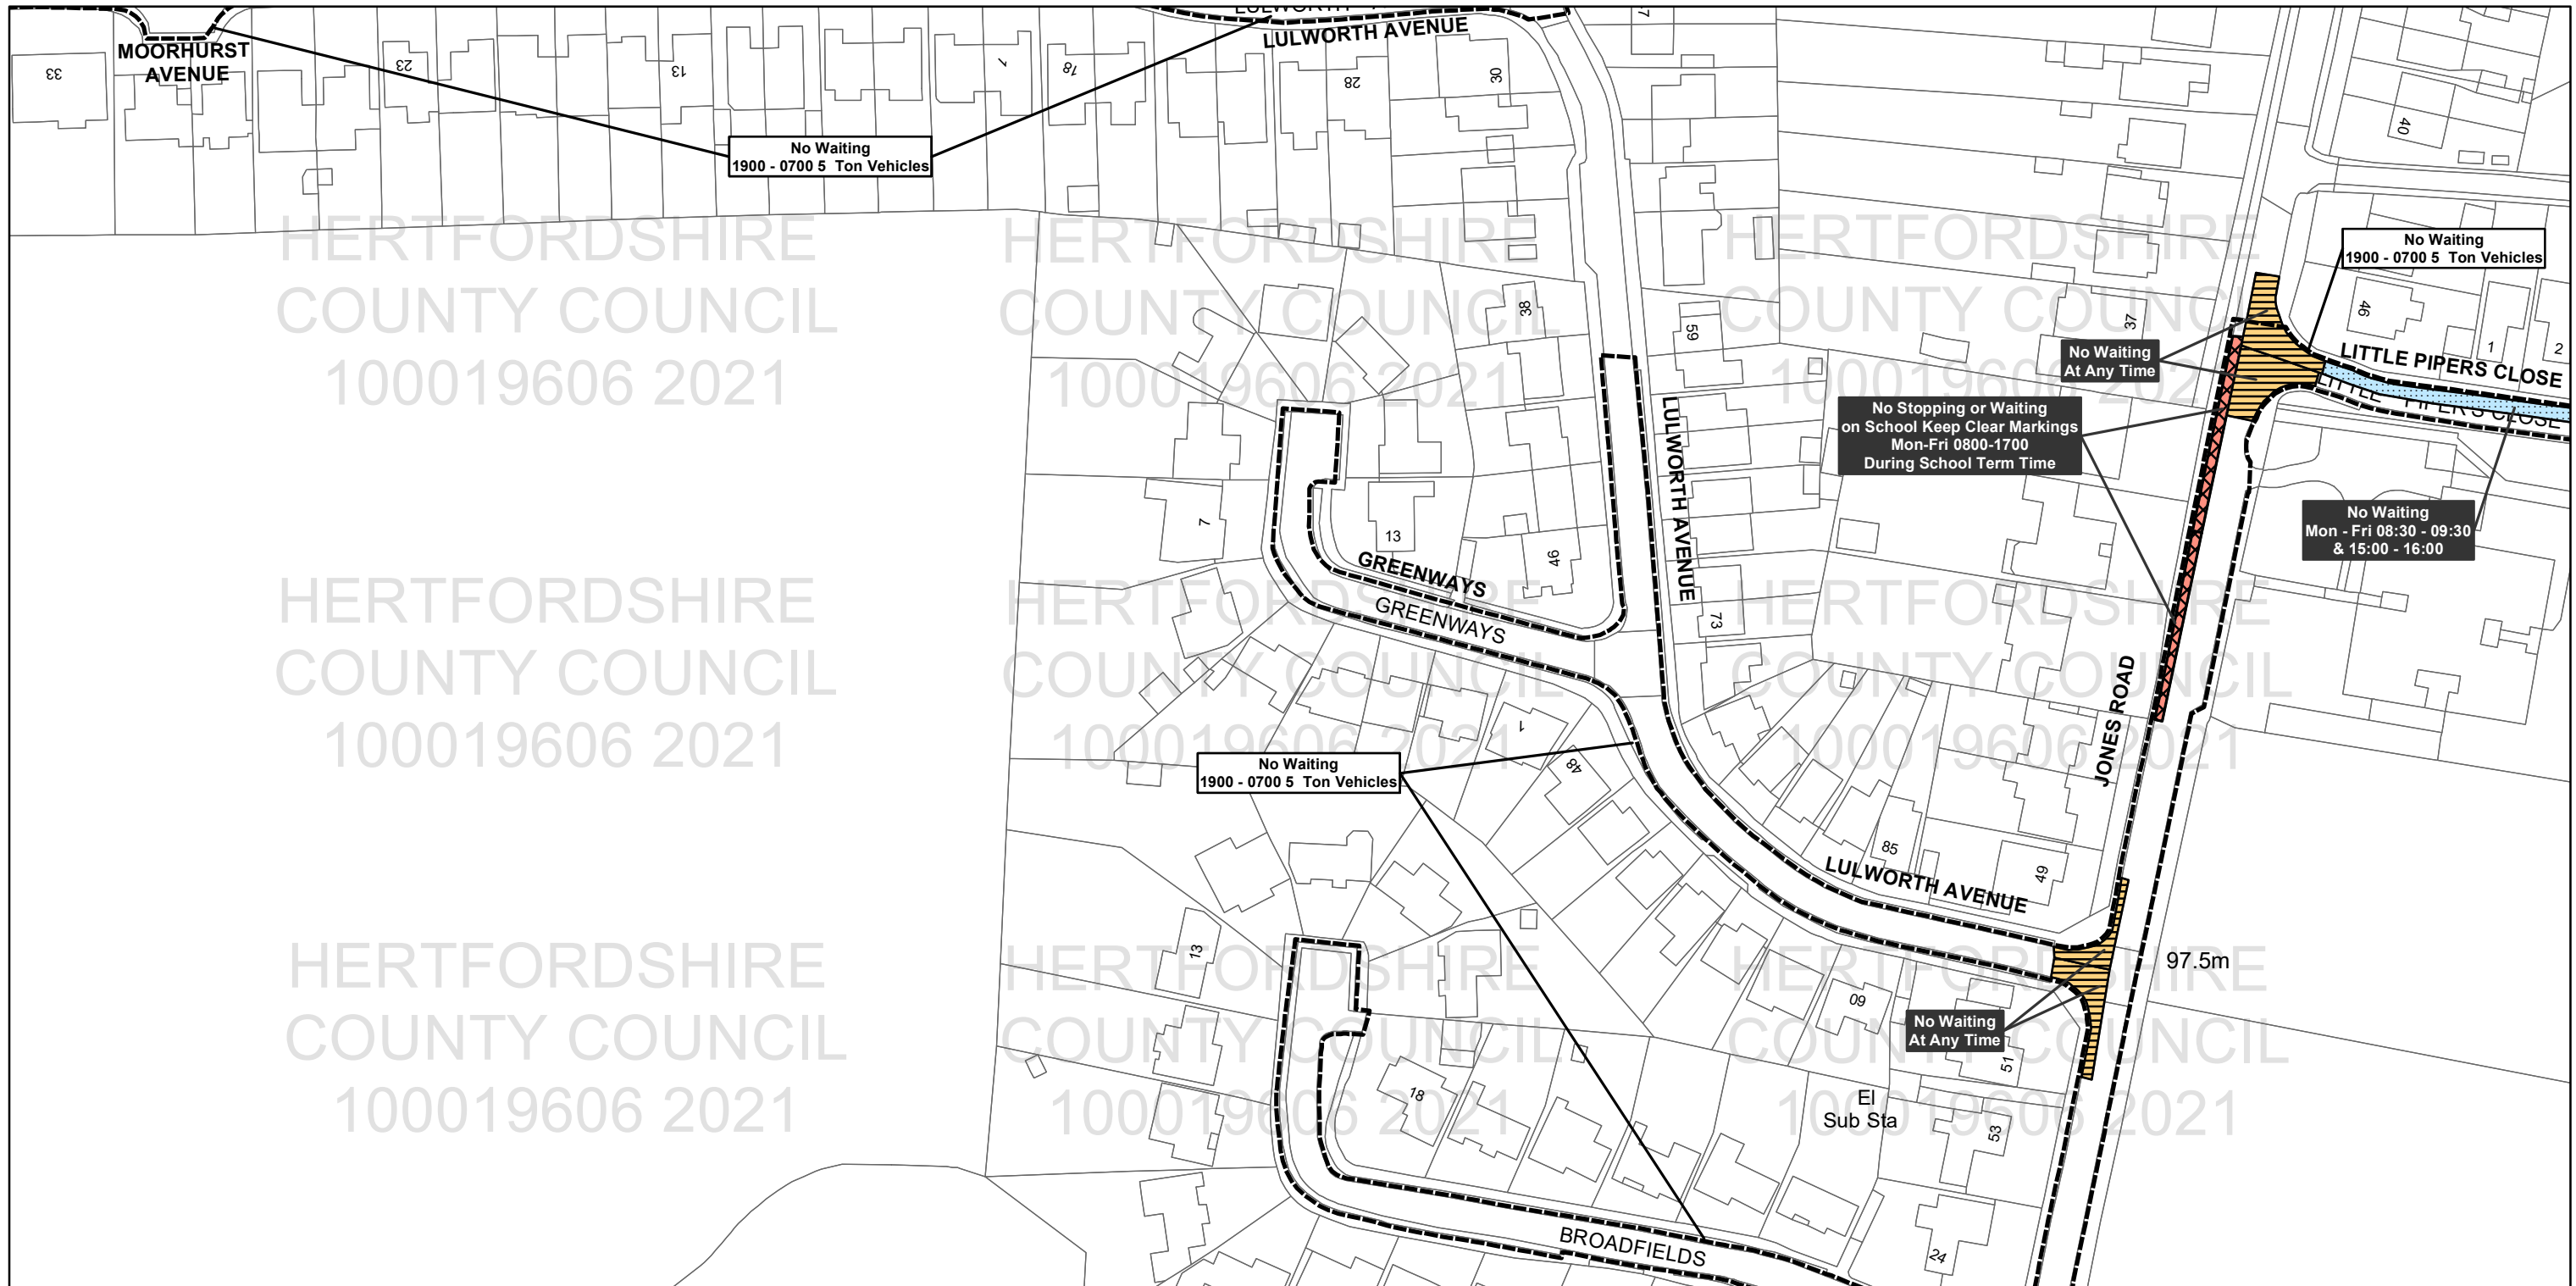

### Legend

Parking prohibitions and Restrictions	Designated Parking Places	Other Prohibitions Restrictions or Parking	Other Information
No Stopping and No Loading/Unloading and No Waiting	Paid Parking	Taxi Bays	Controlled Parking Zone Boundary
No Loading/Unloading and No Waiting	Voucher and Permit Holders	Multiple Restriction	
No Waiting at Any Time	Free Parking	Other Restrictions	
Restricted Waiting	Disabled Parking	Total Restriction Zone (Can Occur in Conjunction with Other Restrictions)	
	Loading Unloading		

At original drawing size this line represents 100mm

## Title: Borough of Broxbourne Control of Parking Consolidation Order

**SCALE: 1:1,250**

Based upon the Ordnance Survey material with the permission of Ordnance Survey on behalf of the Controller of Her Majesty's Stationary Office © Crown copyright. Unauthorised reproduction infringes Crown copyright and may lead to prosecution or civil proceedings.  
Hertfordshire County Council 100019606, 2021

All areas over which the provisions of the orders apply are defined by the shaded areas as shown on the following plans plus a contiguous area not indicated on the plans of verge and/or footway between the carriageway edge and the highway boundary. At all times current legislation applies to all areas. The plans in this schedule are based upon grid references of the Ordnance Survey National Grid defined by the OSGB36 triangulation.