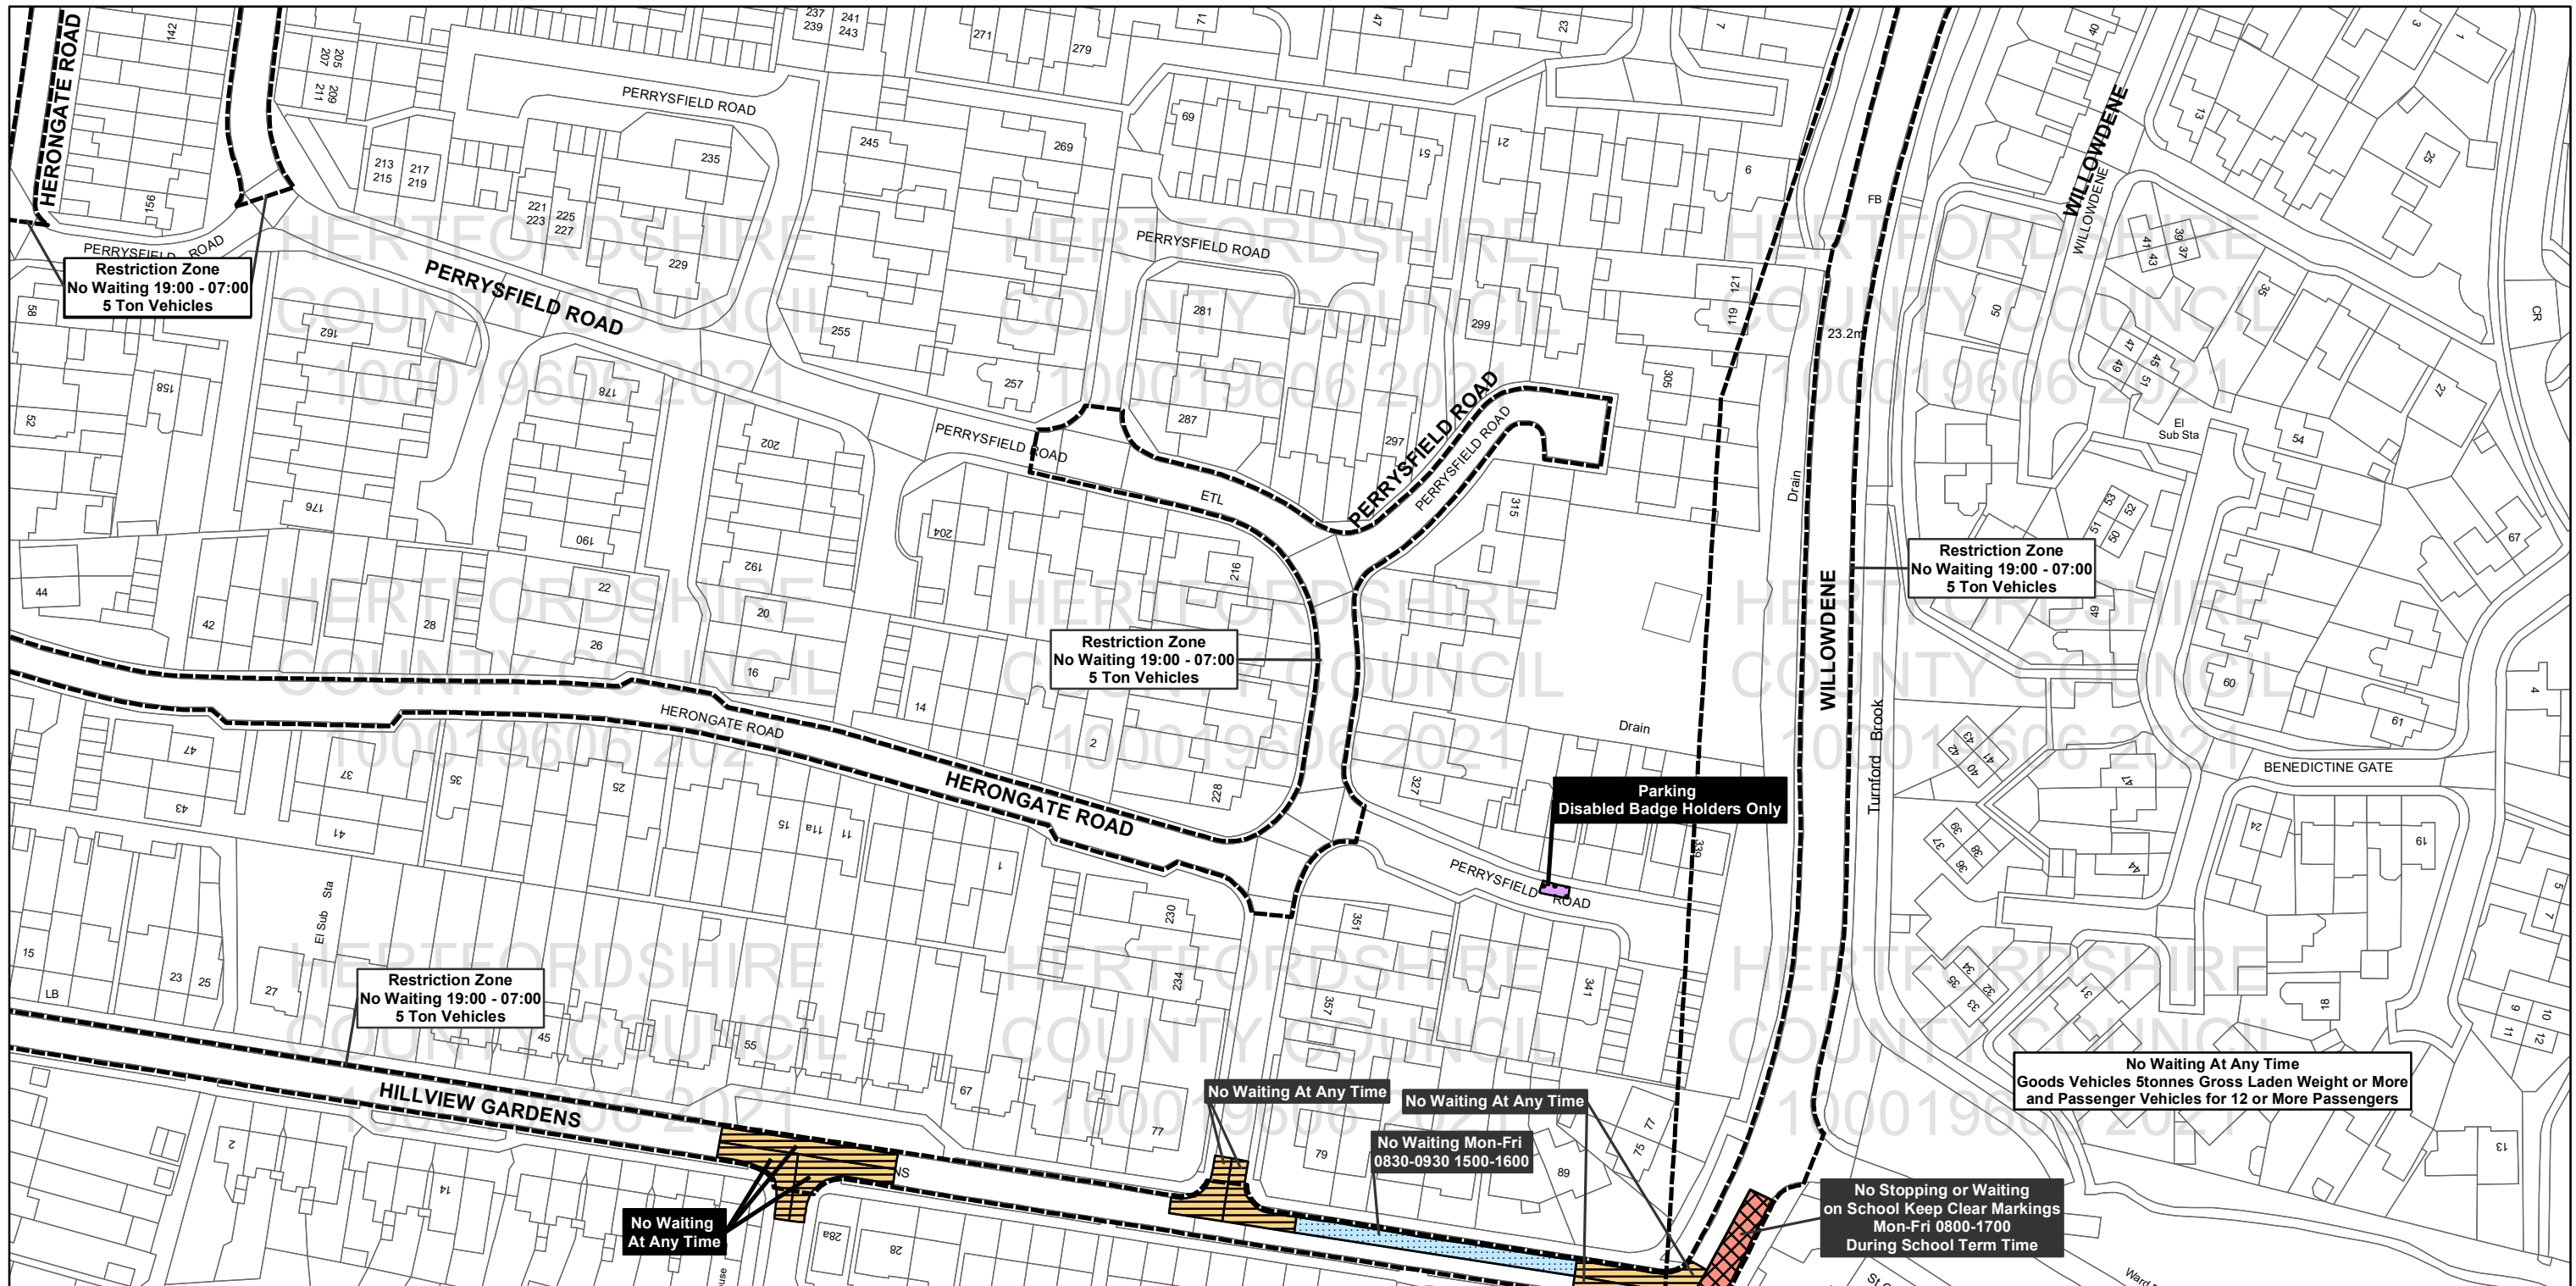

Hertfordshire County Council,  
County Hall, Pegs Lane,  
Hertford SG13 8DQ

Borough Of Broxbourne,  
Borough Offices, Bishops' College  
Churchgate Cheshunt  
Hertfordshire EN8 9XB

Legend		Other Information	
	No Stopping and No Loading/Unloading and No Waiting		Controlled Parking Zone Boundary
	No Loading/Unloading and No Waiting		Taxi Bays
	No Waiting at Any Time		Multiple Restriction
	Restricted Waiting		Other Restrictions
	Designated Parking Places		Total Restriction Zone (Can Occur in Conjunction with Other Restrictions)
	Paid Parking		Loading Unloading
	Voucher and Permit Holders		
	Free Parking		
	Disabled Parking		

Title: Borough of Broxbourne  
Control of Parking Consolidation Order  
**SCALE: 1:1,250**

Based upon the Ordnance Survey material with the permission of Ordnance Survey on behalf of the Controller of Her Majesty's Stationary Office © Crown copyright. Unauthorised reproduction infringes Crown copyright and may lead to prosecution or civil proceedings.  
Hertfordshire County Council 100019606, 2021

All areas over which the provisions of the orders apply are defined by the shaded areas as shown on the following plans plus a contiguous area not indicated on the plans of verge and/or footway between the carriageway edge and the highway boundary. At all times current legislation applies to all areas. The plans in this schedule are based upon grid references of the Ordnance Survey National Grid defined by the OSGB36 triangulation.