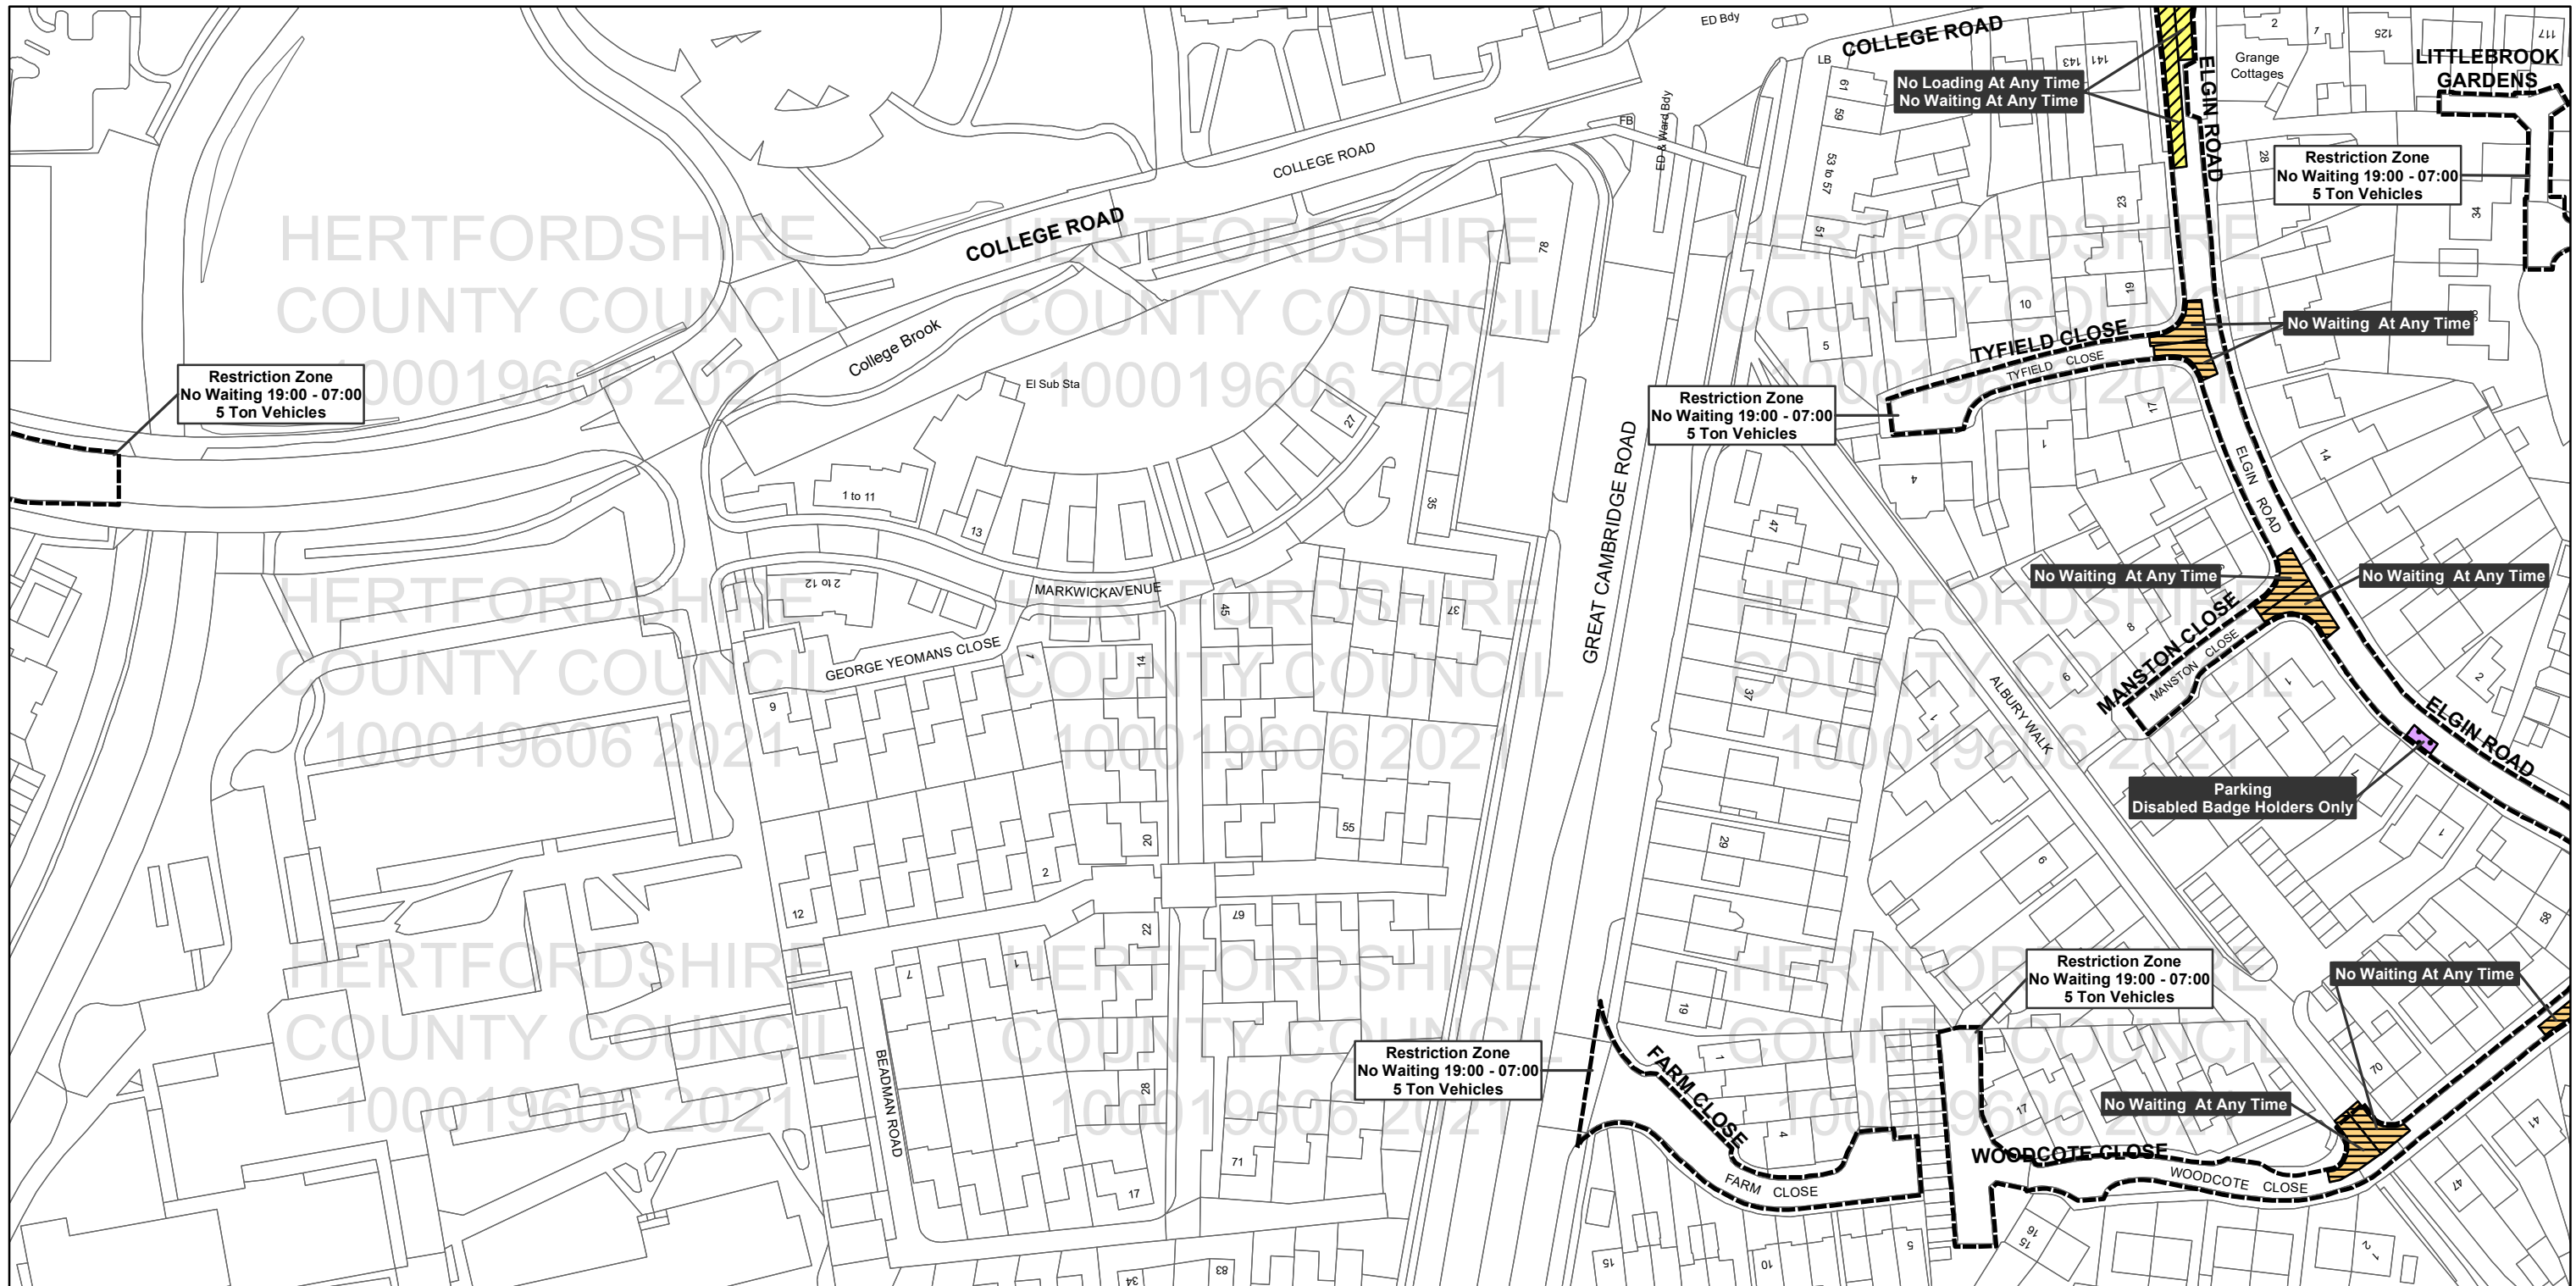

Hertfordshire County Council,
County Hall, Pegs Lane,
Hertford SG13 8DQ

Borough Of Broxbourne,
Borough Offices, Bishops' College
Churchgate Cheshunt
Hertfordshire EN8 9XB

Legend		Other Information	
Parking prohibitions and Restrictions	Designated Parking Places	Other Prohibitions Restrictions or Parking	Other Information
No Stopping and No Loading/Unloading and No Waiting	Paid Parking	Taxi Bays	Controlled Parking Zone Boundary
No Loading/Unloading and No Waiting	Voucher and Permit Holders	Multiple Restriction	
No Waiting at Any Time	Free Parking	Other Restrictions	
Restricted Waiting	Disabled Parking	Total Restriction Zone (Can Occur in Conjunction with Other Restrictions)	
	Loading Unloading		

Title: Borough of Broxbourne
Control of Parking Consolidation Order
SCALE: 1:1,250

Based upon the Ordnance Survey material with the permission of Ordnance Survey on behalf of the Controller of Her Majesty's Stationary Office © Crown copyright. Unauthorised reproduction infringes Crown copyright and may lead to prosecution or civil proceedings.
Hertfordshire County Council 100019606, 2021

All areas over which the provisions of the orders apply are defined by the shaded areas as shown on the following plans plus a contiguous area not indicated on the plans of verge and/or footway between the carriageway edge and the highway boundary. At all times current legislation applies to all areas. The plans in this schedule are based upon grid references of the Ordnance Survey National Grid defined by the OSGB36 triangulation.