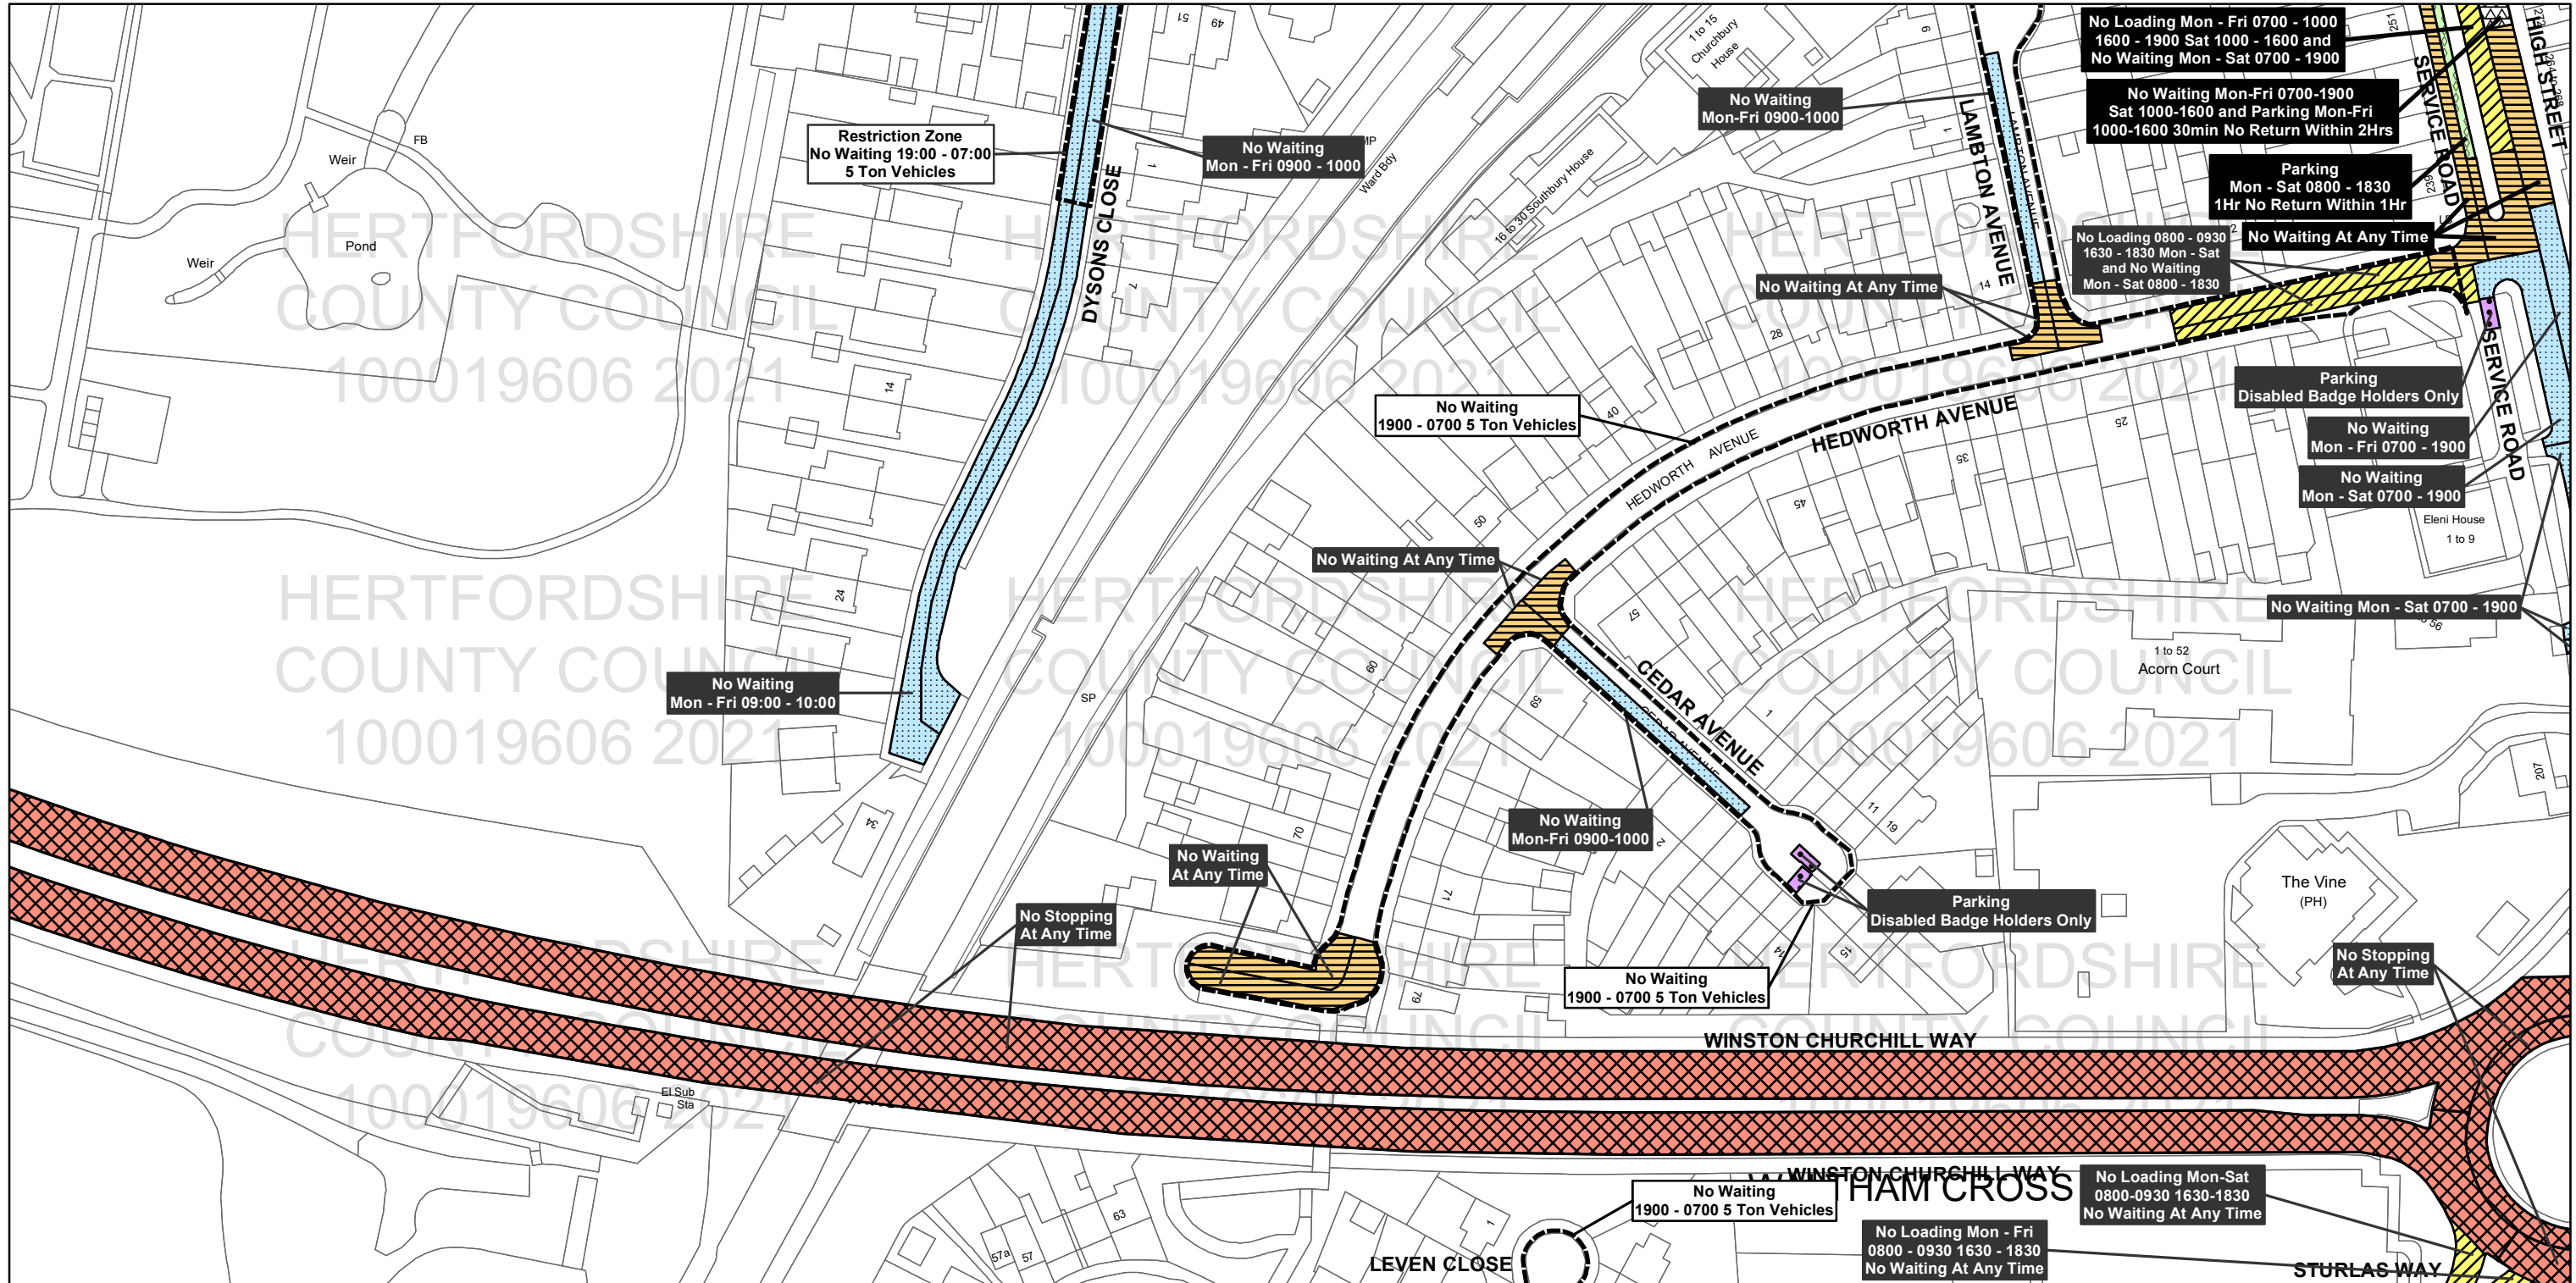

Hertfordshire County Council,
County Hall, Pegs Lane,
Hertford SG13 8DQ

Borough Of Broxbourne,
Borough Offices, Bishops' College
Churchgate Cheshunt
Hertfordshire EN8 9XB

Legend		Other Information	
	No Stopping and No Loading/Unloading and No Waiting		Controlled Parking Zone Boundary
	No Loading/Unloading and No Waiting		Taxi Bays
	No Waiting at Any Time		Multiple Restriction
	Restricted Waiting		Other Restrictions
	Designated Parking Places		Total Restriction Zone (Can Occur in Conjunction with Other Restrictions)
	Paid Parking		
	Voucher and Permit Holders		
	Free Parking		
	Disabled Parking		
	Loading Unloading		

Title: Borough of Broxbourne
Control of Parking Consolidation Order
SCALE: 1:1,250

Based upon the Ordnance Survey material with the permission of Ordnance Survey on behalf of the Controller of Her Majesty's Stationary Office © Crown copyright. Unauthorised reproduction infringes Crown copyright and may lead to prosecution or civil proceedings.
Hertfordshire County Council 100019606, 2021

All areas over which the provisions of the orders apply are defined by the shaded areas as shown on the following plans plus a contiguous area not indicated on the plans of verge and/or footway between the carriageway edge and the highway boundary. At all times current legislation applies to all areas. The plans in this schedule are based upon grid references of the Ordnance Survey National Grid defined by the OSGB36 triangulation.