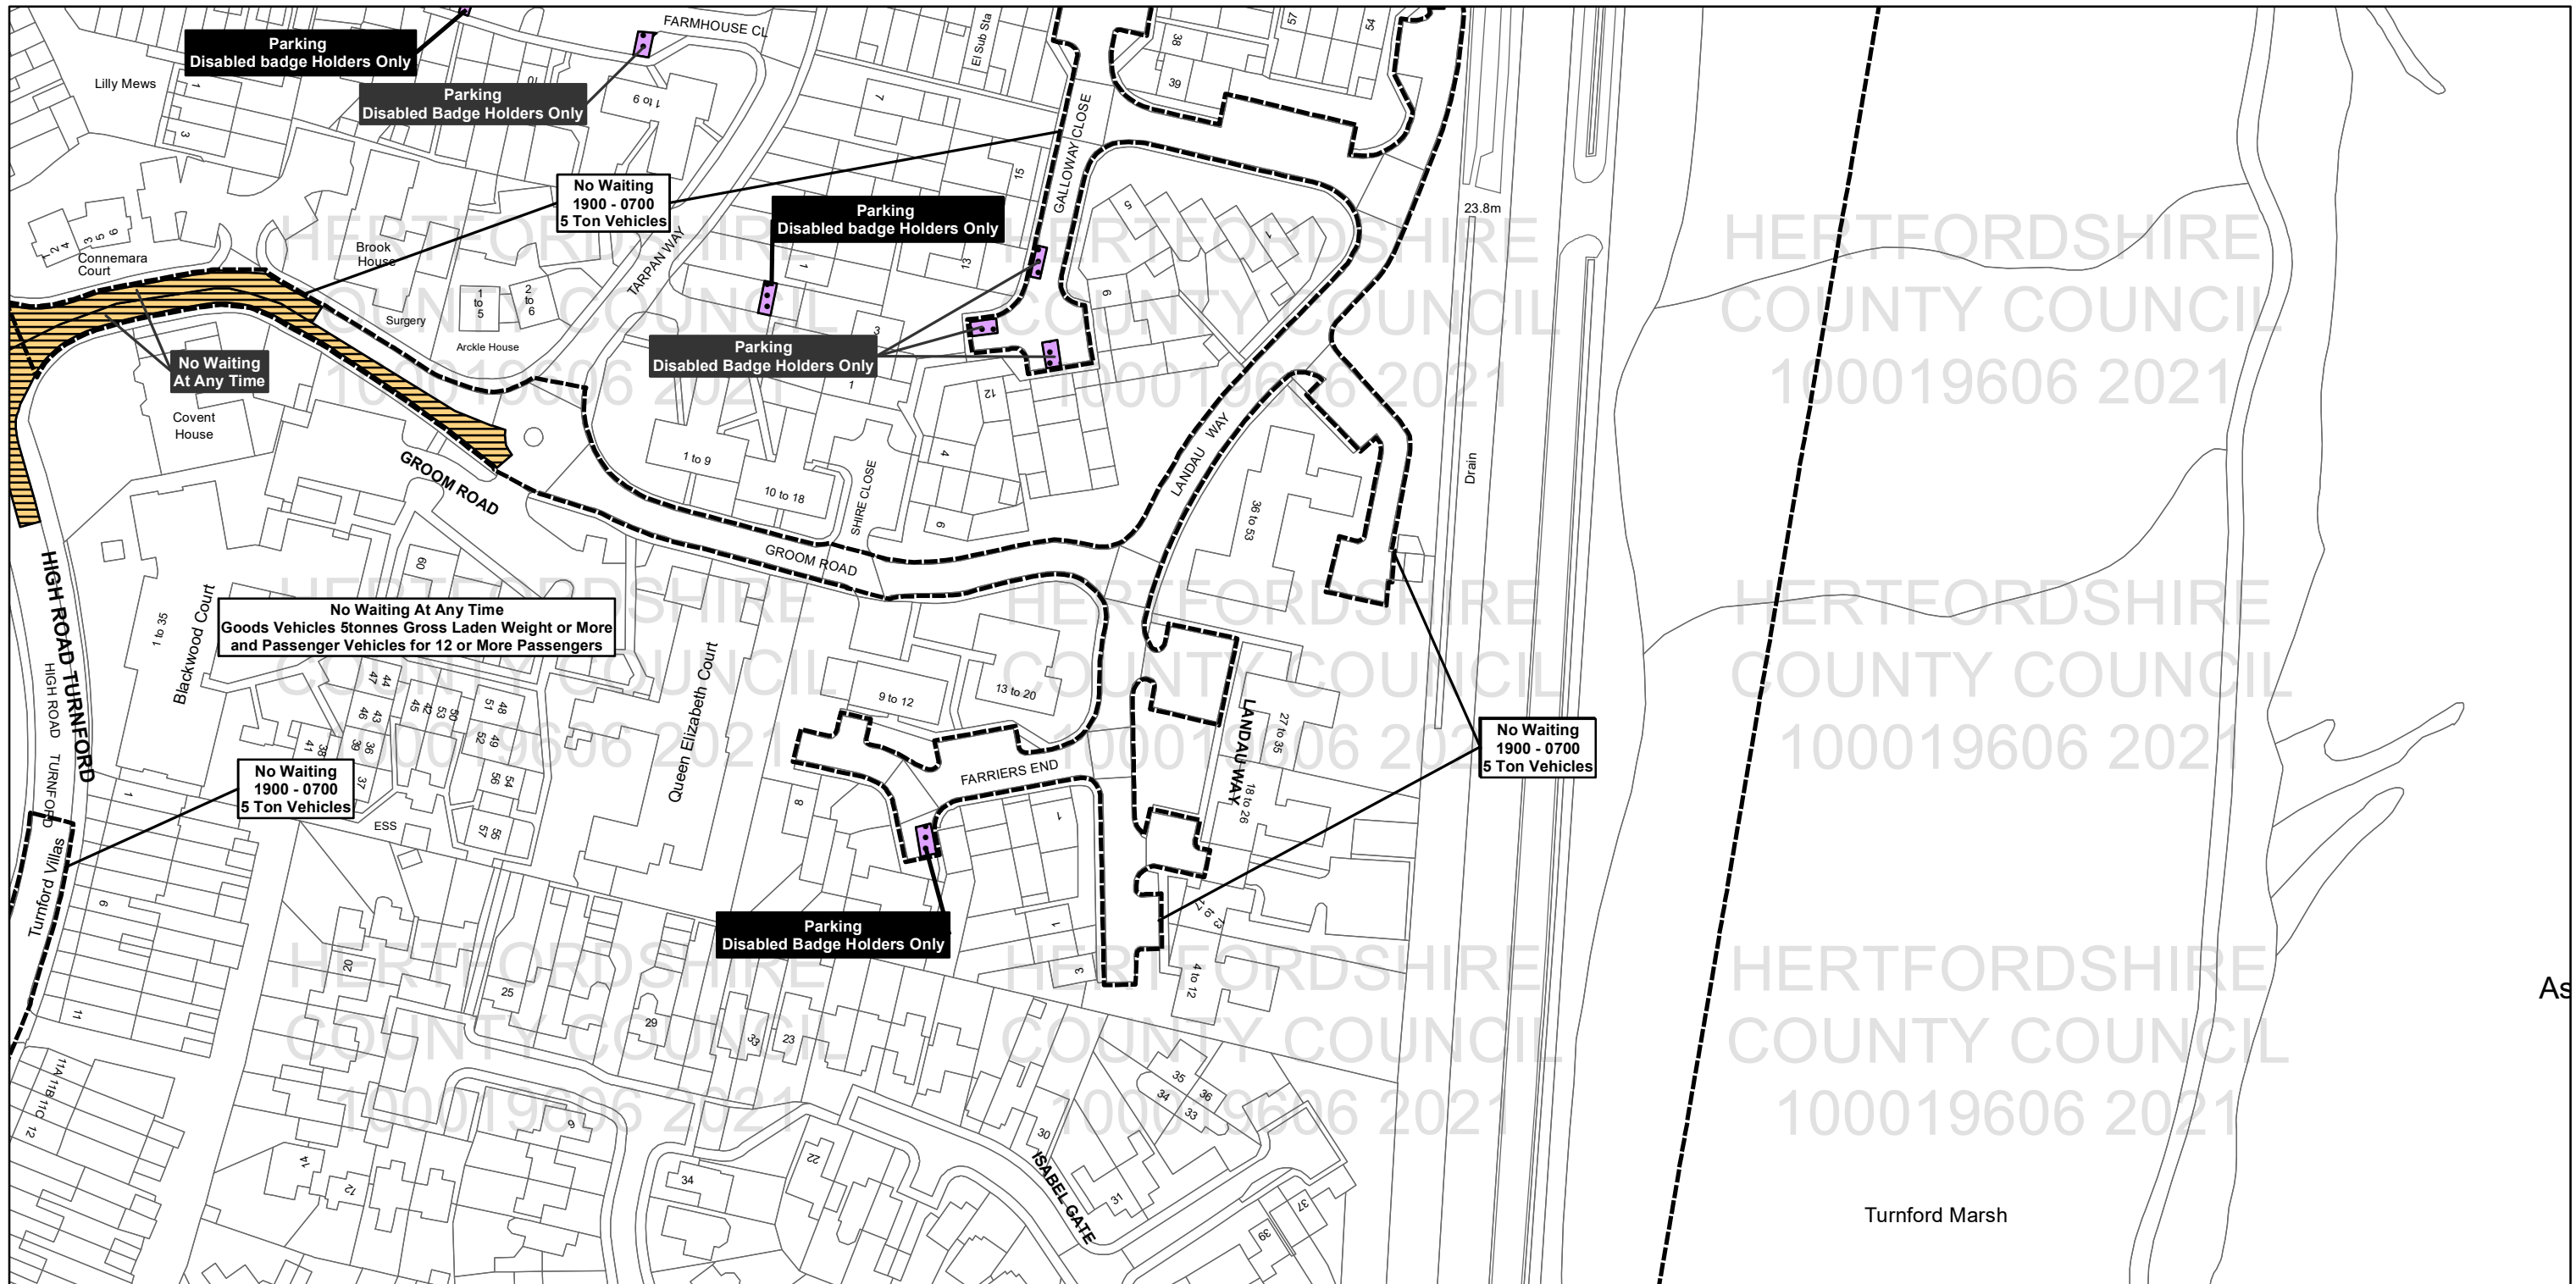

Hertfordshire County Council,
County Hall, Pegs Lane,
Hertford SG13 8DQ

Borough Of Broxbourne,
Borough Offices, Bishops' College
Churchgate Cheshunt
Hertfordshire EN8 9XB

Legend		Other Information	
Parking prohibitions and Restrictions	Designated Parking Places	Other Prohibitions Restrictions or Parking	Other Information
No Stopping and No Loading/Unloading and No Waiting	Paid Parking	Taxi Bays	Controlled Parking Zone Boundary
No Loading/Unloading and No Waiting	Voucher and Permit Holders	Multiple Restriction	
No Waiting at Any Time	Free Parking	Other Restrictions	
Restricted Waiting	Disabled Parking	Total Restriction Zone (Can Occur in Conjunction with Other Restrictions)	
	Loading Unloading		

Title: Borough of Broxbourne
Control of Parking Consolidation Order

SCALE: 1:1,250

Based upon the Ordnance Survey material with the permission of Ordnance Survey on behalf of the Controller of Her Majesty's Stationary Office © Crown copyright. Unauthorised reproduction infringes Crown copyright and may lead to prosecution or civil proceedings.
Hertfordshire County Council 100019606, 2021

All areas over which the provisions of the orders apply are defined by the shaded areas as shown on the following plans plus a contiguous area not indicated on the plans of verge and/or footway between the carriageway edge and the highway boundary. At all times current legislation applies to all areas. The plans in this schedule are based upon grid references of the Ordnance Survey National Grid defined by the OSGB36 triangulation.