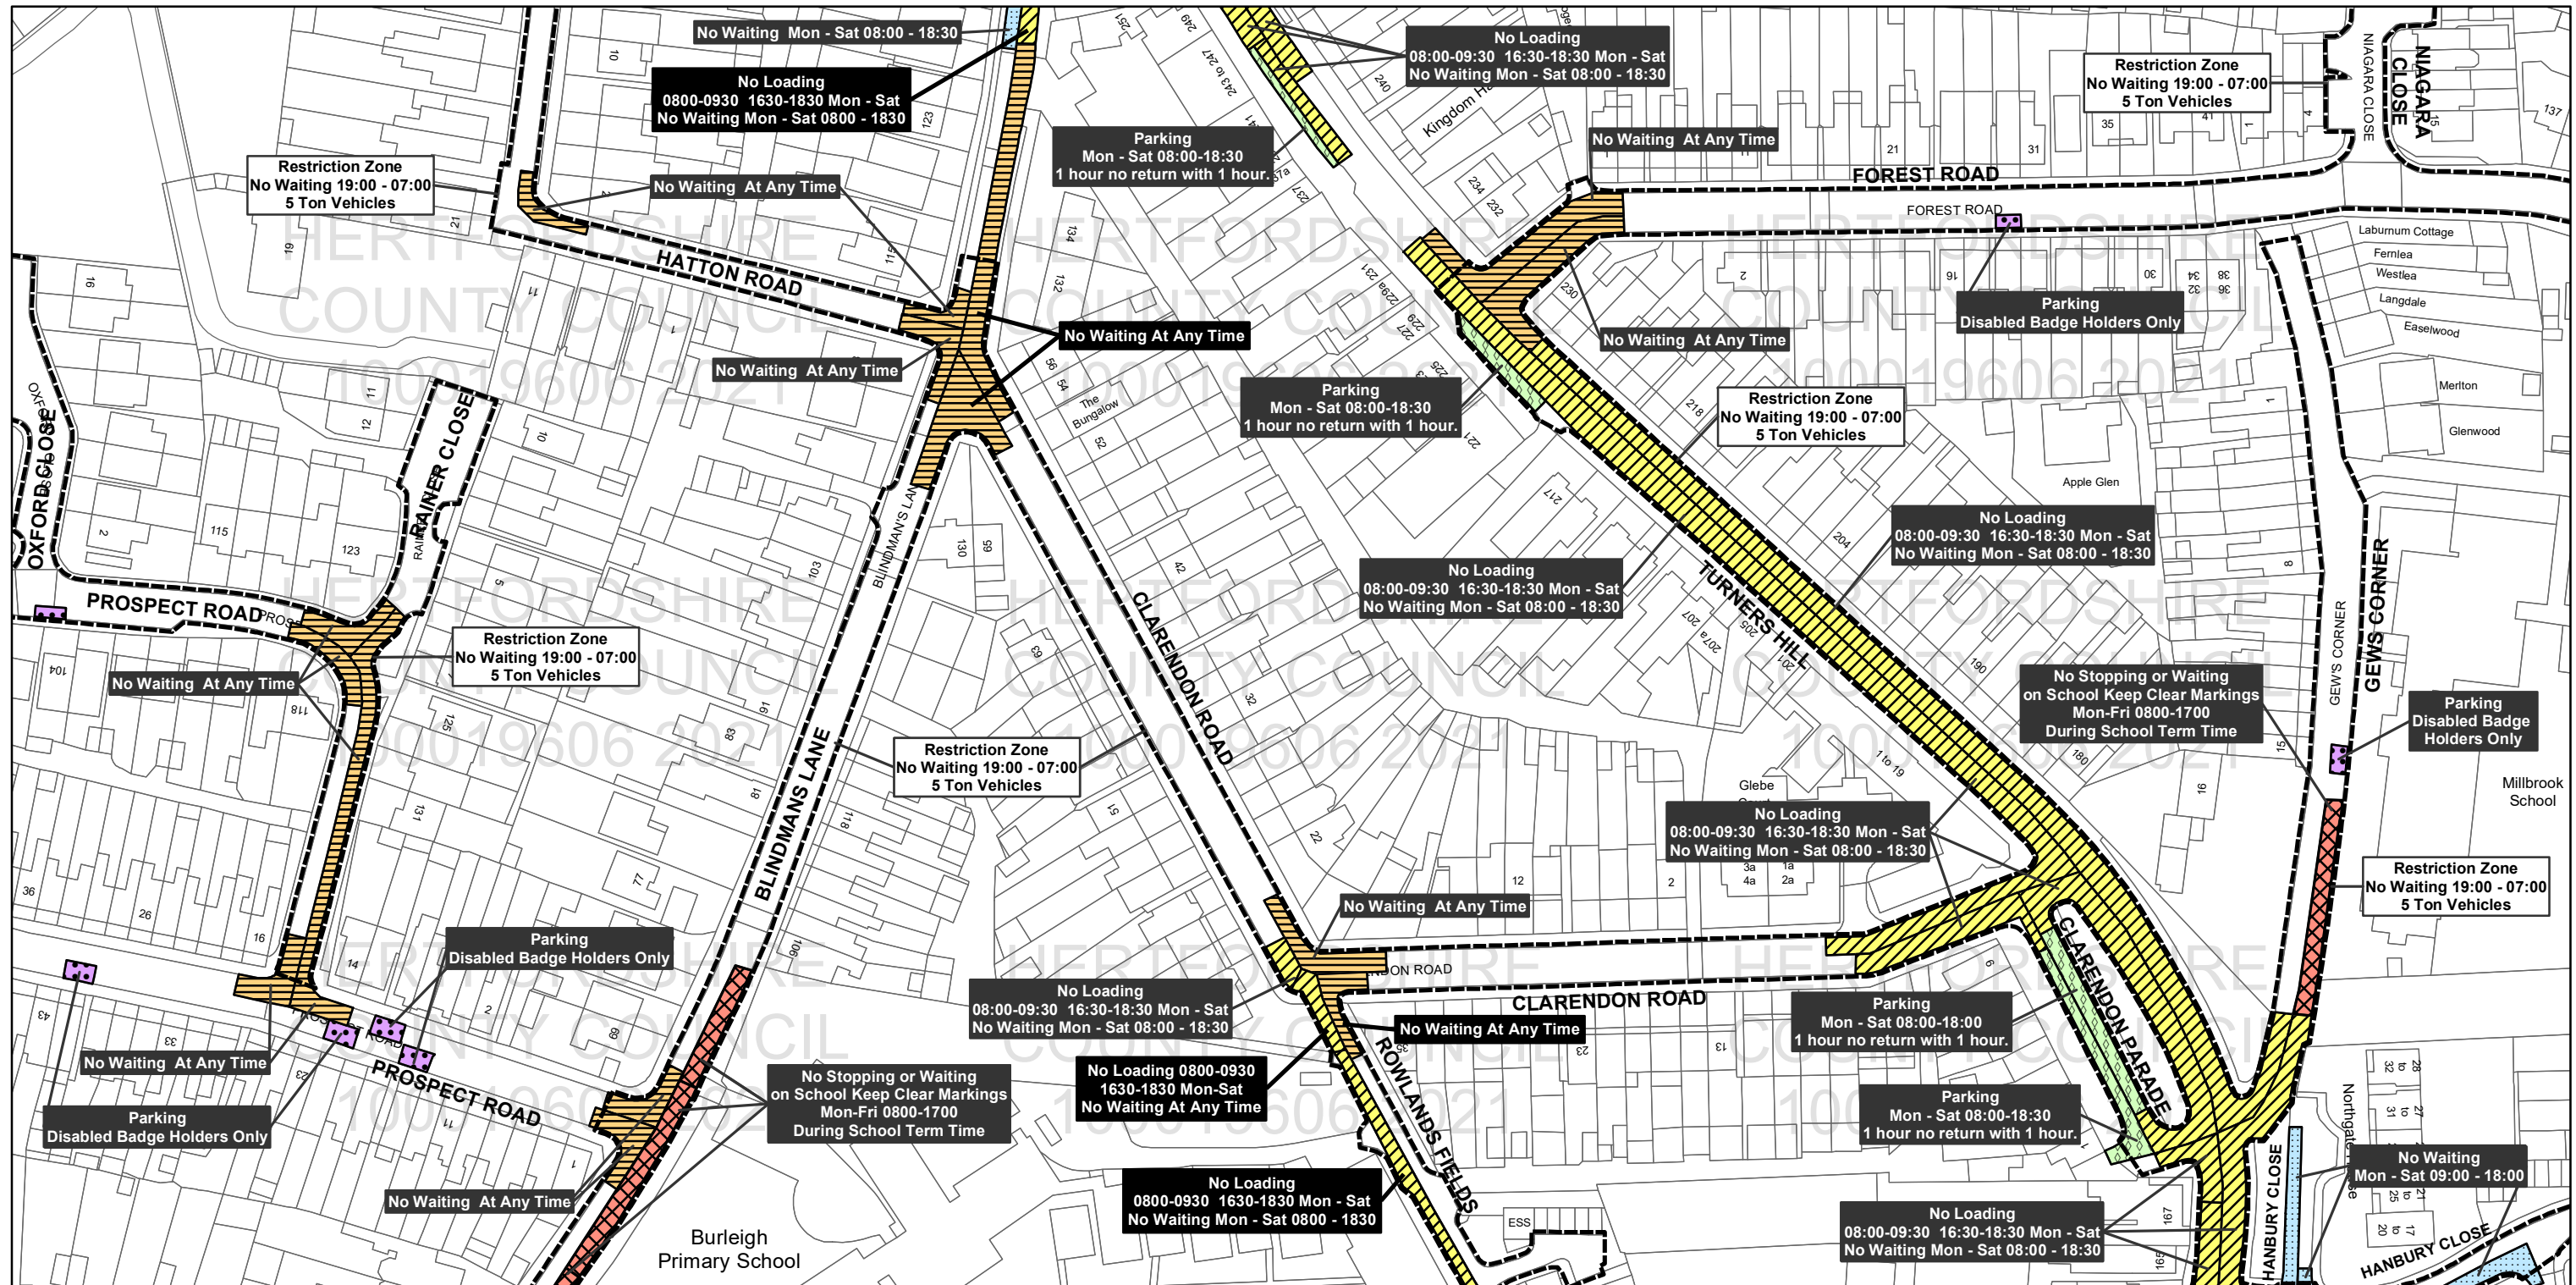

Hertfordshire County Council,
County Hall, Pegs Lane,
Hertford SG13 8DQ

Borough Of Broxbourne,
Borough Offices, Bishops' College
Churchgate Cheshunt
Hertfordshire EN8 9XB

Legend	Designated Parking Places	Other Prohibitions Restrictions or Parking	Other Information
No Stopping and No Loading/Unloading and No Waiting	Paid Parking	Taxi Bays	Controlled Parking Zone Boundary
No Loading/Unloading and No Waiting	Voucher and Permit Holders	Multiple Restriction	
No Waiting at Any Time	Free Parking	Other Restrictions	
Restricted Waiting	Disabled Parking	Total Restriction Zone (Can Occur in Conjunction with Other Restrictions)	
	Loading Unloading		

Title: Borough of Broxbourne
Control of Parking Consolidation Order
SCALE: 1:1,250

Based upon the Ordnance Survey material with the permission of Ordnance Survey on behalf of the Controller of Her Majesty's Stationary Office © Crown copyright. Unauthorised reproduction infringes Crown copyright and may lead to prosecution or civil proceedings. Hertfordshire County Council 100019606, 2021

All areas over which the provisions of the orders apply are defined by the shaded areas as shown on the following plans plus a contiguous area not indicated on the plans of verge and/or footway between the carriageway edge and the highway boundary. At all times current legislation applies to all areas. The plans in this schedule are based upon grid references of the Ordnance Survey National Grid defined by the OSGB36 triangulation.