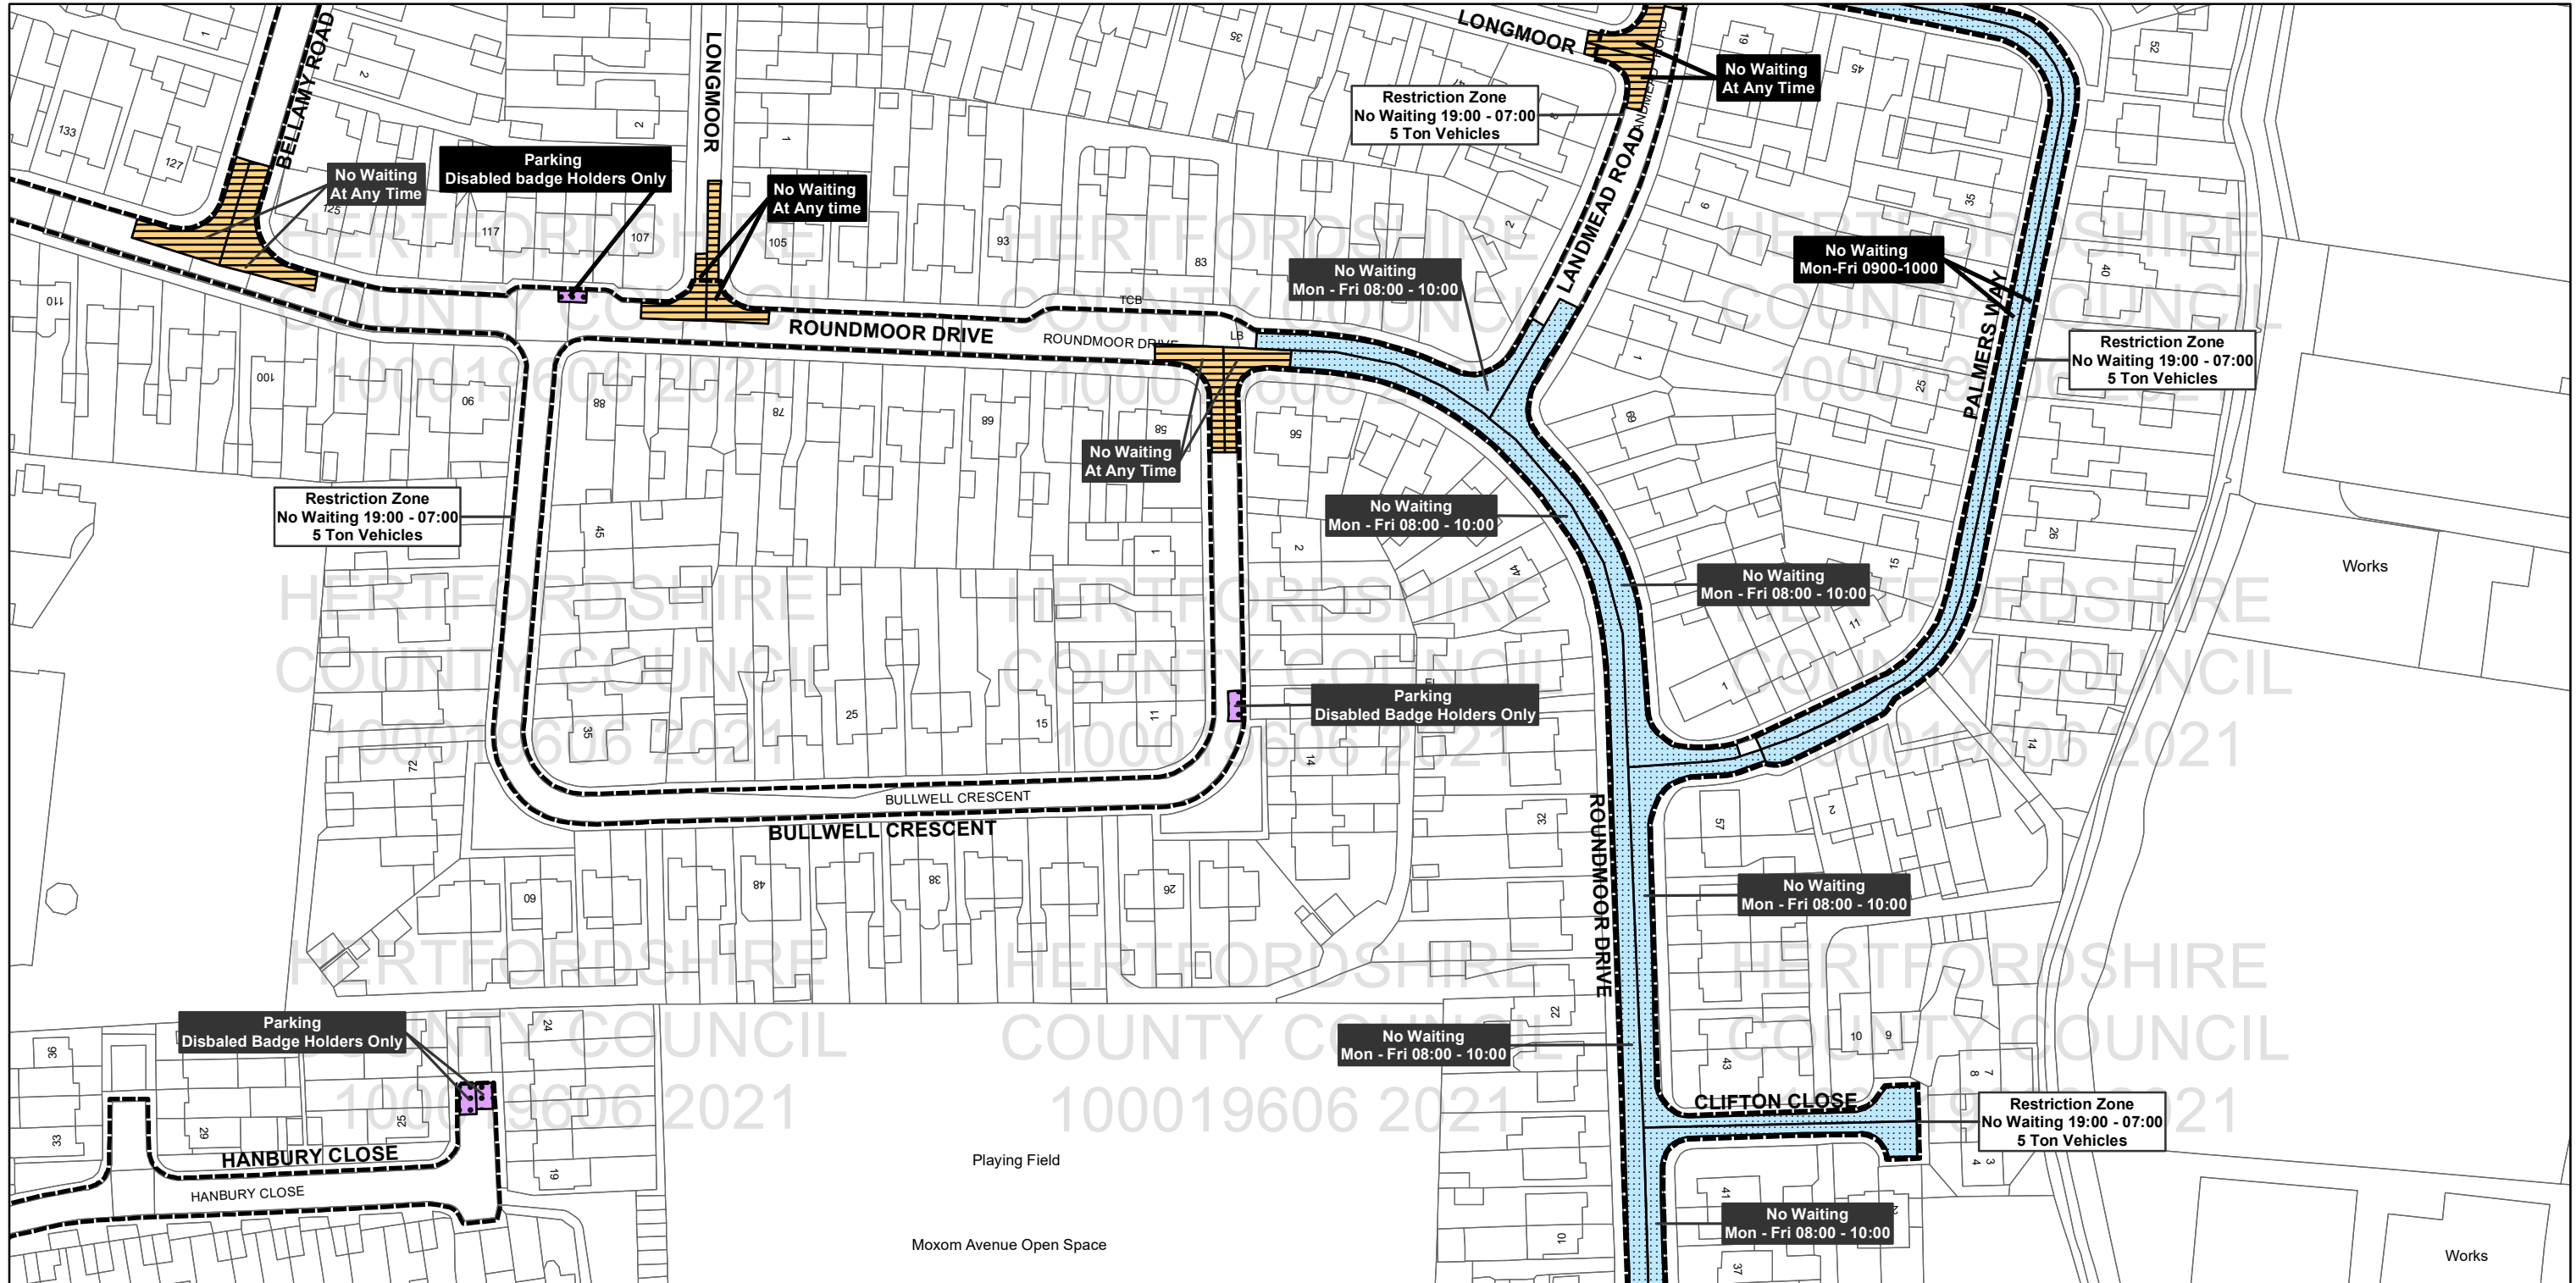

Hertfordshire County Council,  
County Hall, Pegs Lane,  
Hertford SG13 8DQ

Borough Of Broxbourne,  
Borough Offices, Bishops' College  
Churchgate Cheshunt  
Hertfordshire EN8 9XB

Legend		Other Information	
	No Stopping and No Loading/Unloading and No Waiting		Controlled Parking Zone Boundary
	No Loading/Unloading and No Waiting		Taxi Bays
	No Waiting at Any Time		Multiple Restriction
	Restricted Waiting		Other Restrictions
	Designated Parking Places		Total Restriction Zone (Can Occur in Conjunction with Other Restrictions)
	Paid Parking		
	Voucher and Permit Holders		
	Free Parking		
	Disabled Parking		
	Loading Unloading		

Title: Borough of Broxbourne  
Control of Parking Consolidation Order

SCALE: 1:1,250

Based upon the Ordnance Survey material with the permission of Ordnance Survey on behalf of the Controller of Her Majesty's Stationary Office © Crown copyright. Unauthorised reproduction infringes Crown copyright and may lead to prosecution or civil proceedings.  
Hertfordshire County Council 100019606, 2021

All areas over which the provisions of the orders apply are defined by the shaded areas as shown on the following plans plus a contiguous area not indicated on the plans of verge and/or footway between the carriageway edge and the highway boundary. At all times current legislation applies to all areas. The plans in this schedule are based upon grid references of the Ordnance Survey National Grid defined by the OSGB36 triangulation.