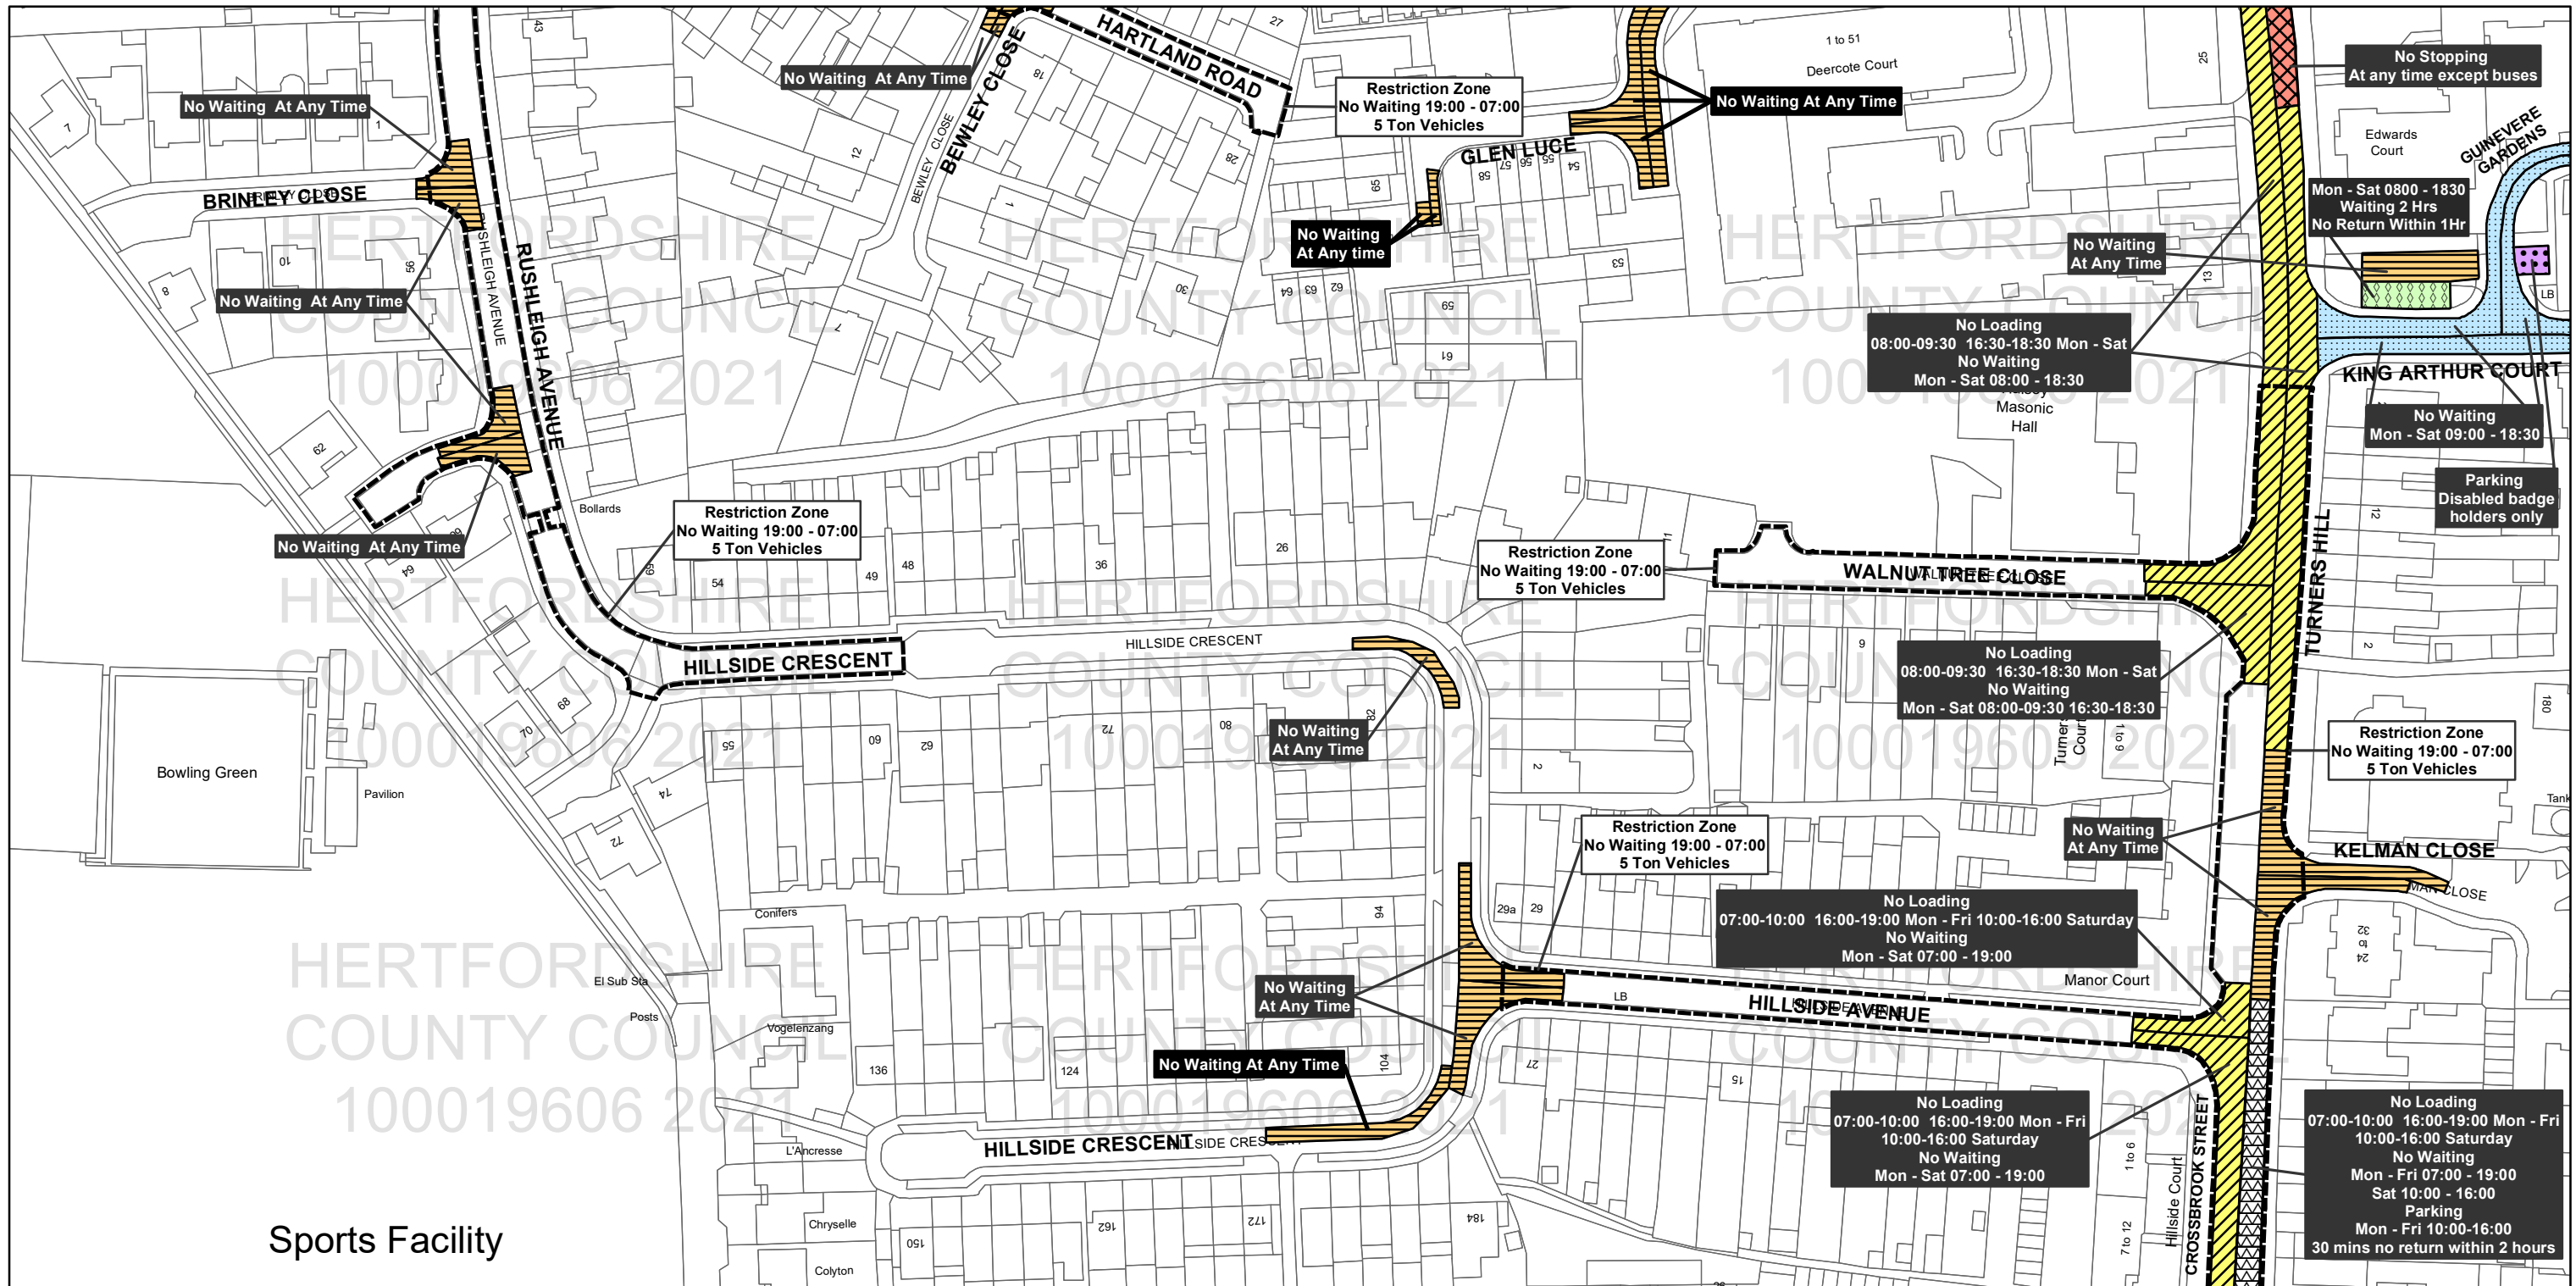

Hertfordshire County Council,
County Hall, Pegs Lane,
Hertford SG13 8DQ

Borough Of Broxbourne,
Borough Offices, Bishops' College
Churchgate Cheshunt
Hertfordshire EN8 9XB

Sports Facility

Legend

Parking prohibitions and Restrictions	Designated Parking Places	Other Prohibitions Restrictions or Parking	Other Information
No Stopping and No Loading/Unloading and No Waiting	Paid Parking	Taxi Bays	Controlled Parking Zone Boundary
No Loading/Unloading and No Waiting	Voucher and Permit Holders	Multiple Restriction	
No Waiting at Any Time	Free Parking	Other Restrictions	
Restricted Waiting	Disabled Parking	Total Restriction Zone (Can Occur in Conjunction with Other Restrictions)	
	Loading Unloading		

At original drawing size this line represents 100mm

Title: Borough of Broxbourne
Control of Parking Consolidation Order

SCALE: 1:1,250

Based upon the Ordnance Survey material with the permission of Ordnance Survey on behalf of the Controller of Her Majesty's Stationary Office © Crown copyright. Unauthorised reproduction infringes Crown copyright and may lead to prosecution or civil proceedings.
Hertfordshire County Council 100019606, 2021

All areas over which the provisions of the orders apply are defined by the shaded areas as shown on the following plans plus a contiguous area not indicated on the plans of verge and/or footway between the carriageway edge and the highway boundary. At all times current legislation applies to all areas. The plans in this schedule are based upon grid references of the Ordnance Survey National Grid defined by the OSGB36 triangulation.