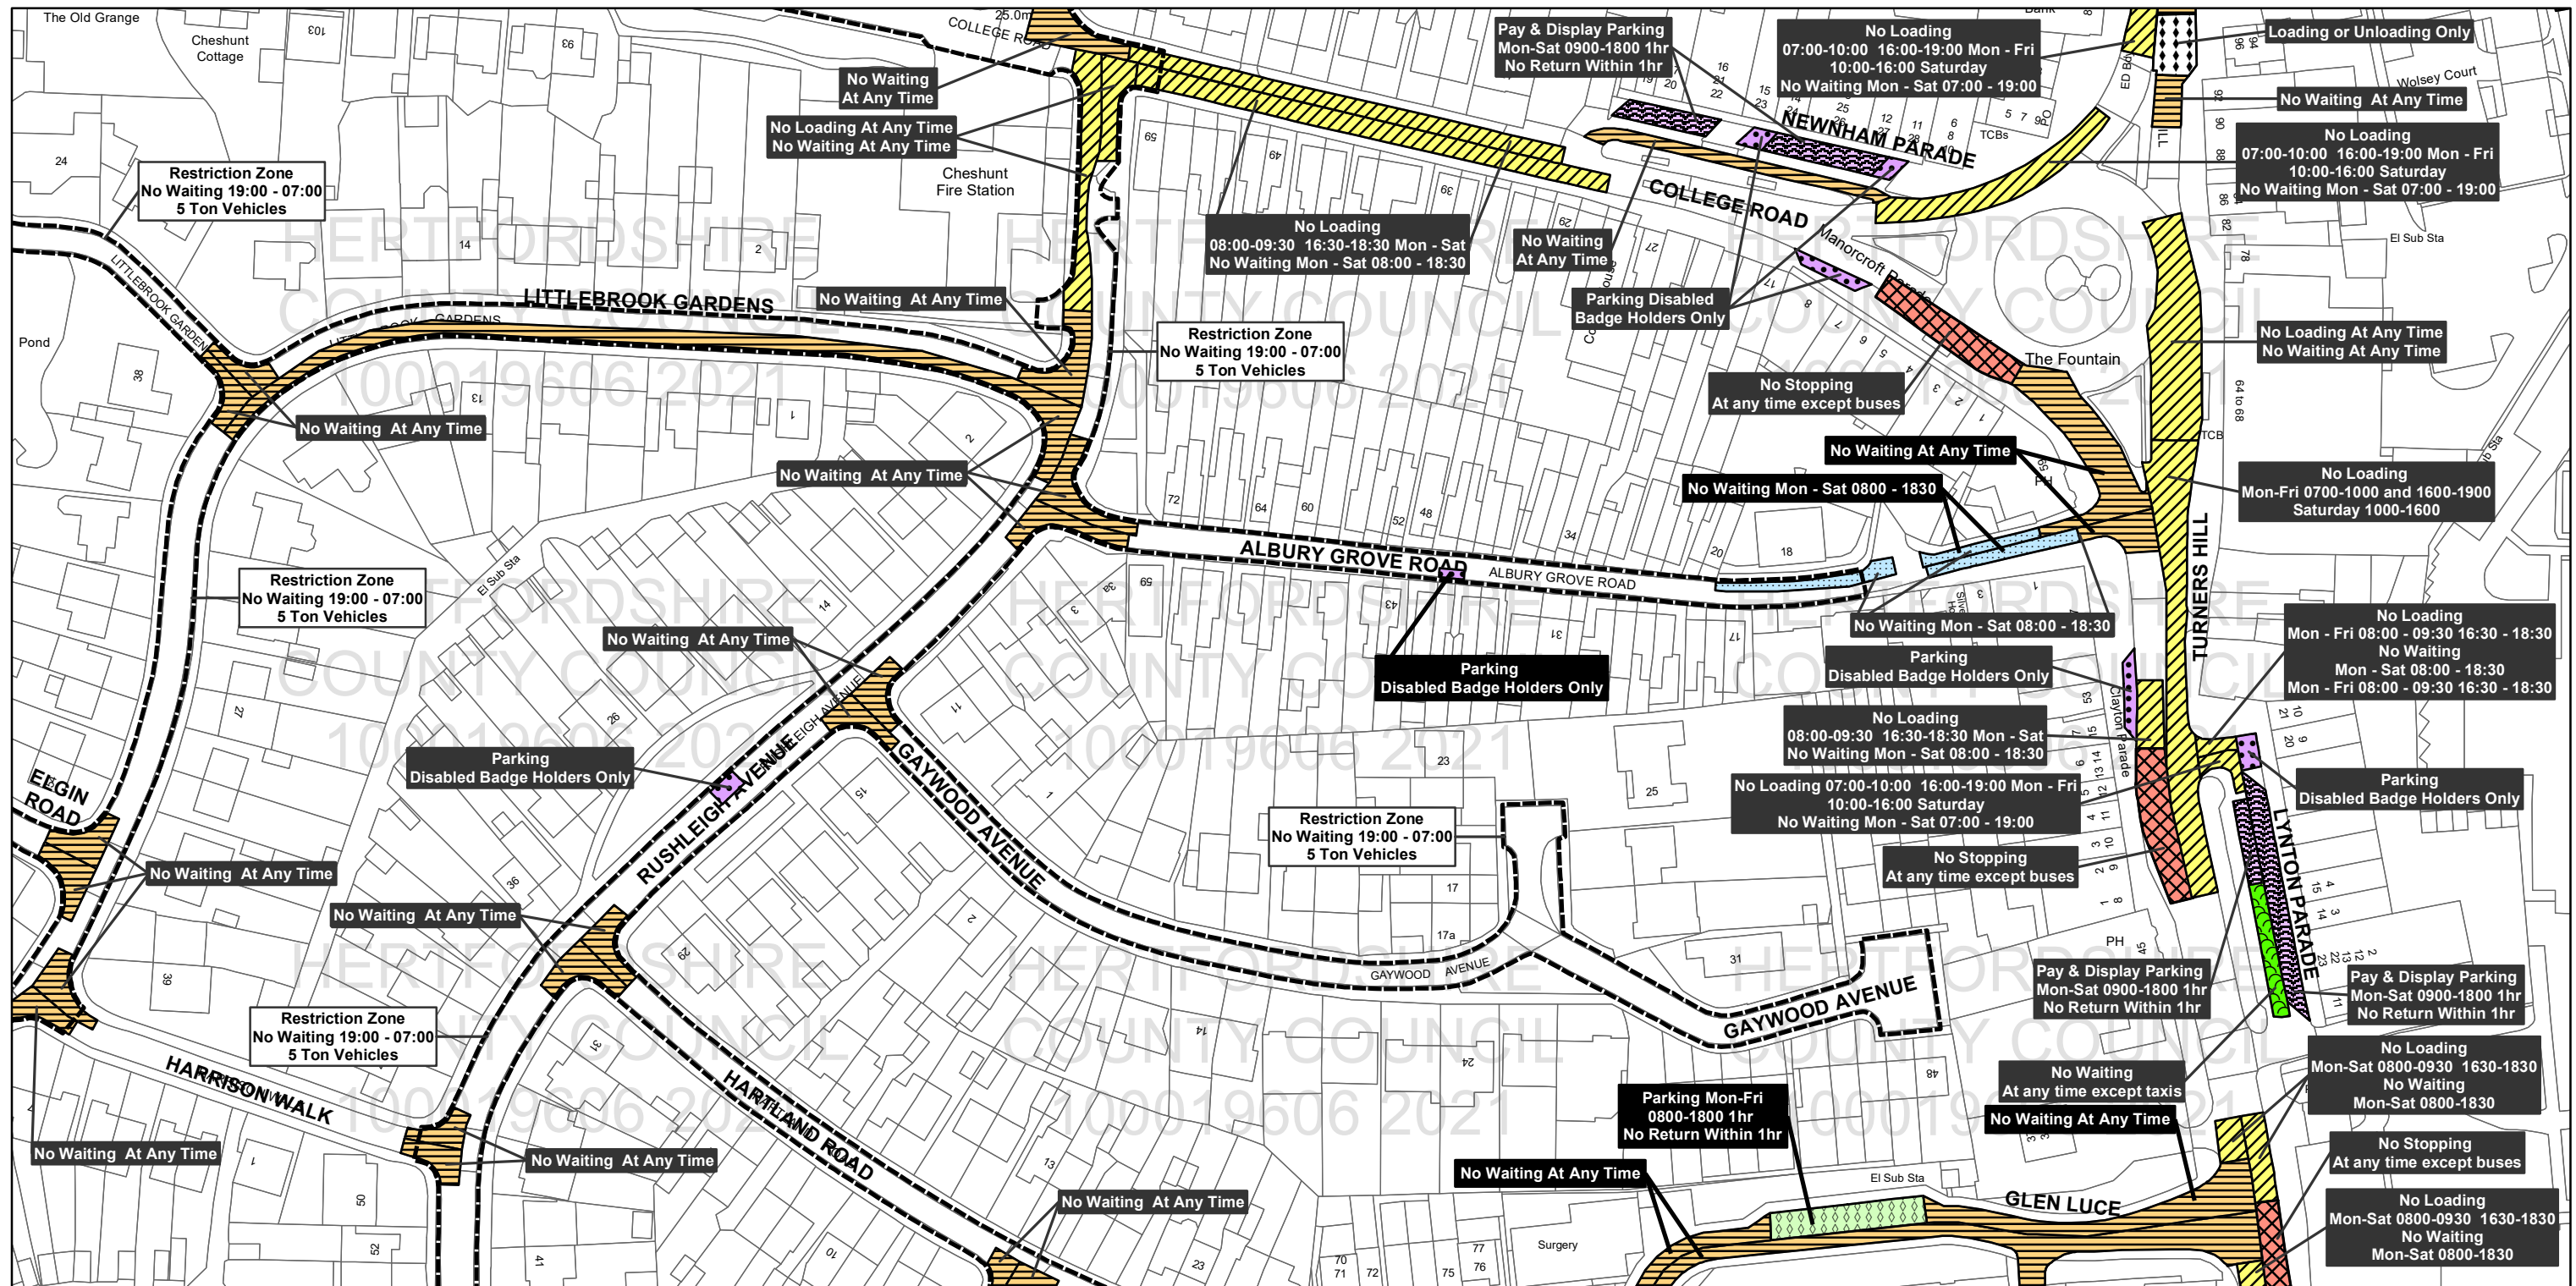

Hertfordshire County Council,  
 County Hall, Pegs Lane,  
 Hertford SG13 8DQ

Borough Of Broxbourne,  
 Borough Offices, Bishops' College  
 Churchgate Cheshunt  
 Hertfordshire EN8 9XB

Parking prohibitions and Restrictions	Designated Parking Places	Other Prohibitions Restrictions or Parking	Other Information
No Stopping and No Loading/Unloading and No Waiting	Paid Parking	Taxi Bays	Controlled Parking Zone Boundary
No Loading/Unloading and No Waiting	Voucher and Permit Holders	Multiple Restriction	
No Waiting at Any Time	Free Parking	Other Restrictions	
Restricted Waiting	Disabled Parking	Total Restriction Zone (Can Occur in Conjunction with Other Restrictions)	
	Loading Unloading		

Title: Borough of Broxbourne  
 Control of Parking Consolidation Order  
**SCALE: 1:1,250**

Based upon the Ordnance Survey material with the permission of Ordnance Survey on behalf of the Controller of Her Majesty's Stationary Office © Crown copyright. Unauthorised reproduction infringes Crown copyright and may lead to prosecution or civil proceedings.  
 Hertfordshire County Council 100019606, 2021

All areas over which the provisions of the orders apply are defined by the shaded areas as shown on the following plans plus a contiguous area not indicated on the plans of verge and/or footway between the carriageway edge and the highway boundary. At all times current legislation applies to all areas. The plans in this schedule are based upon grid references of the Ordnance Survey National Grid defined by the OSGB36 triangulation.