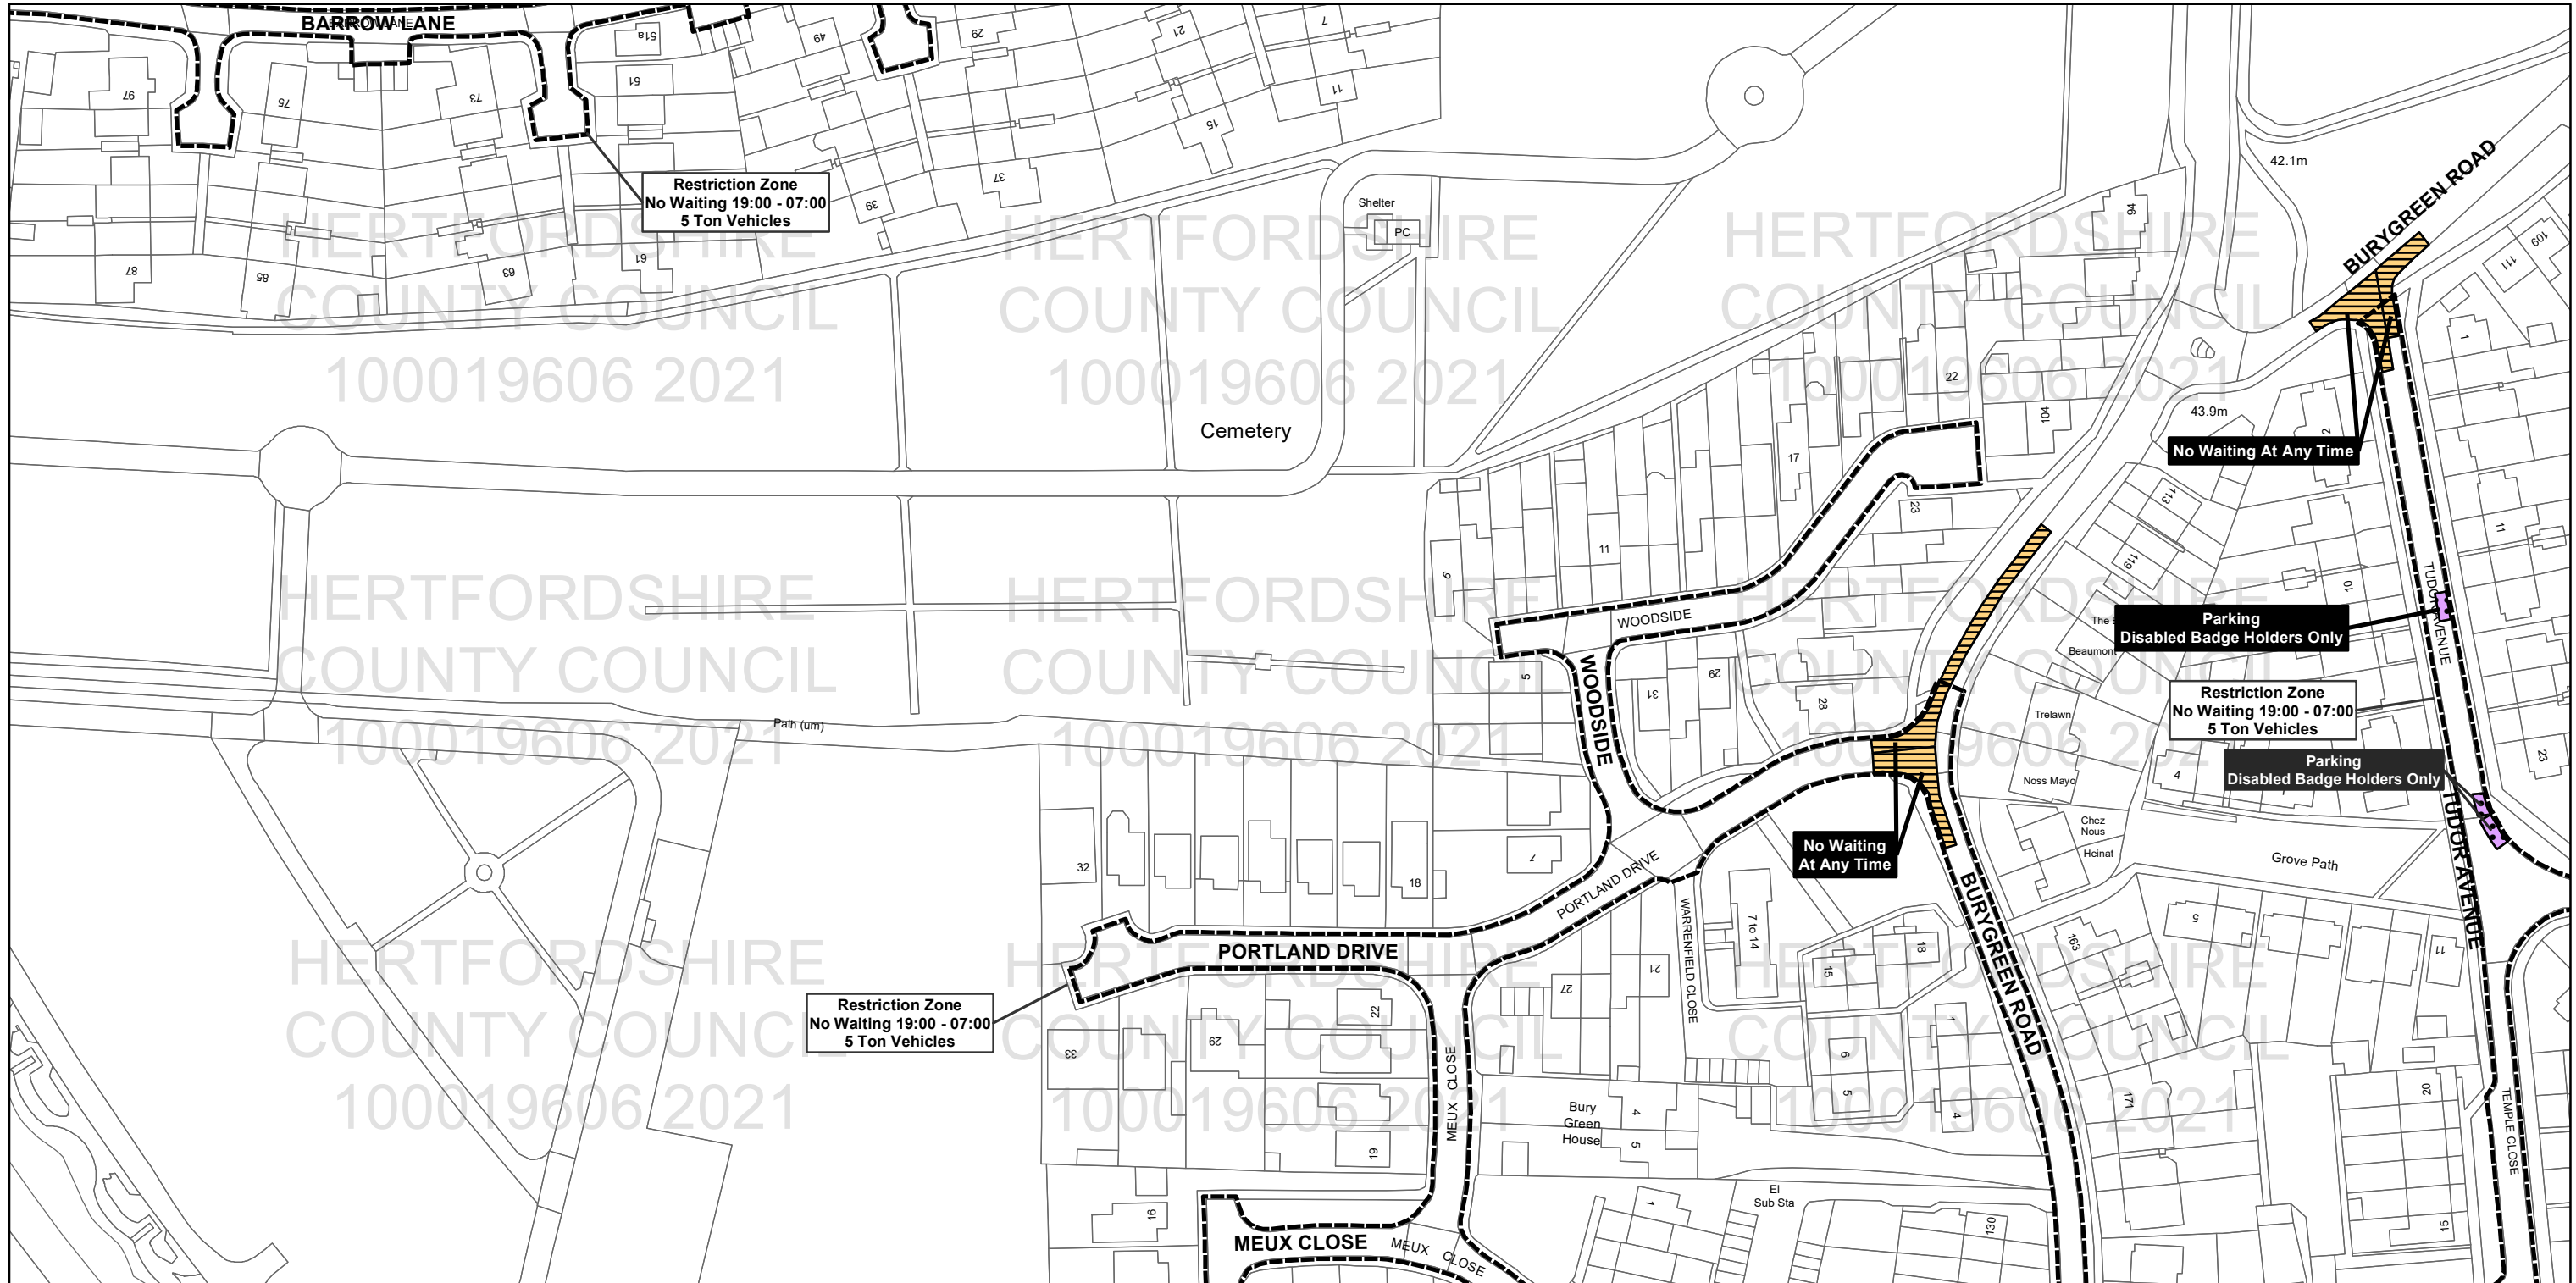

Hertfordshire County Council,
County Hall, Pegs Lane,
Hertford SG13 8DQ

Borough Of Broxbourne,
Borough Offices, Bishops' College
Churchgate Cheshunt
Hertfordshire EN8 9XB

Legend		Other Information	
Parking prohibitions and Restrictions	Designated Parking Places	Other Prohibitions Restrictions or Parking	Other Information
No Stopping and No Loading/Unloading and No Waiting	Paid Parking	Taxi Bays	Controlled Parking Zone Boundary
No Loading/Unloading and No Waiting	Voucher and Permit Holders	Multiple Restriction	
No Waiting at Any Time	Free Parking	Other Restrictions	
Restricted Waiting	Disabled Parking	Total Restriction Zone (Can Occur in Conjunction with Other Restrictions)	
	Loading Unloading		

Title: Borough of Broxbourne
Control of Parking Consolidation Order
SCALE: 1:1,250

Based upon the Ordnance Survey material with the permission of Ordnance Survey on behalf of the Controller of Her Majesty's Stationary Office © Crown copyright. Unauthorised reproduction infringes Crown copyright and may lead to prosecution or civil proceedings.
Hertfordshire County Council 100019606, 2021

All areas over which the provisions of the orders apply are defined by the shaded areas as shown on the following plans plus a contiguous area not indicated on the plans of verge and/or footway between the carriageway edge and the highway boundary. At all times current legislation applies to all areas. The plans in this schedule are based upon grid references of the Ordnance Survey National Grid defined by the OSGB36 triangulation.