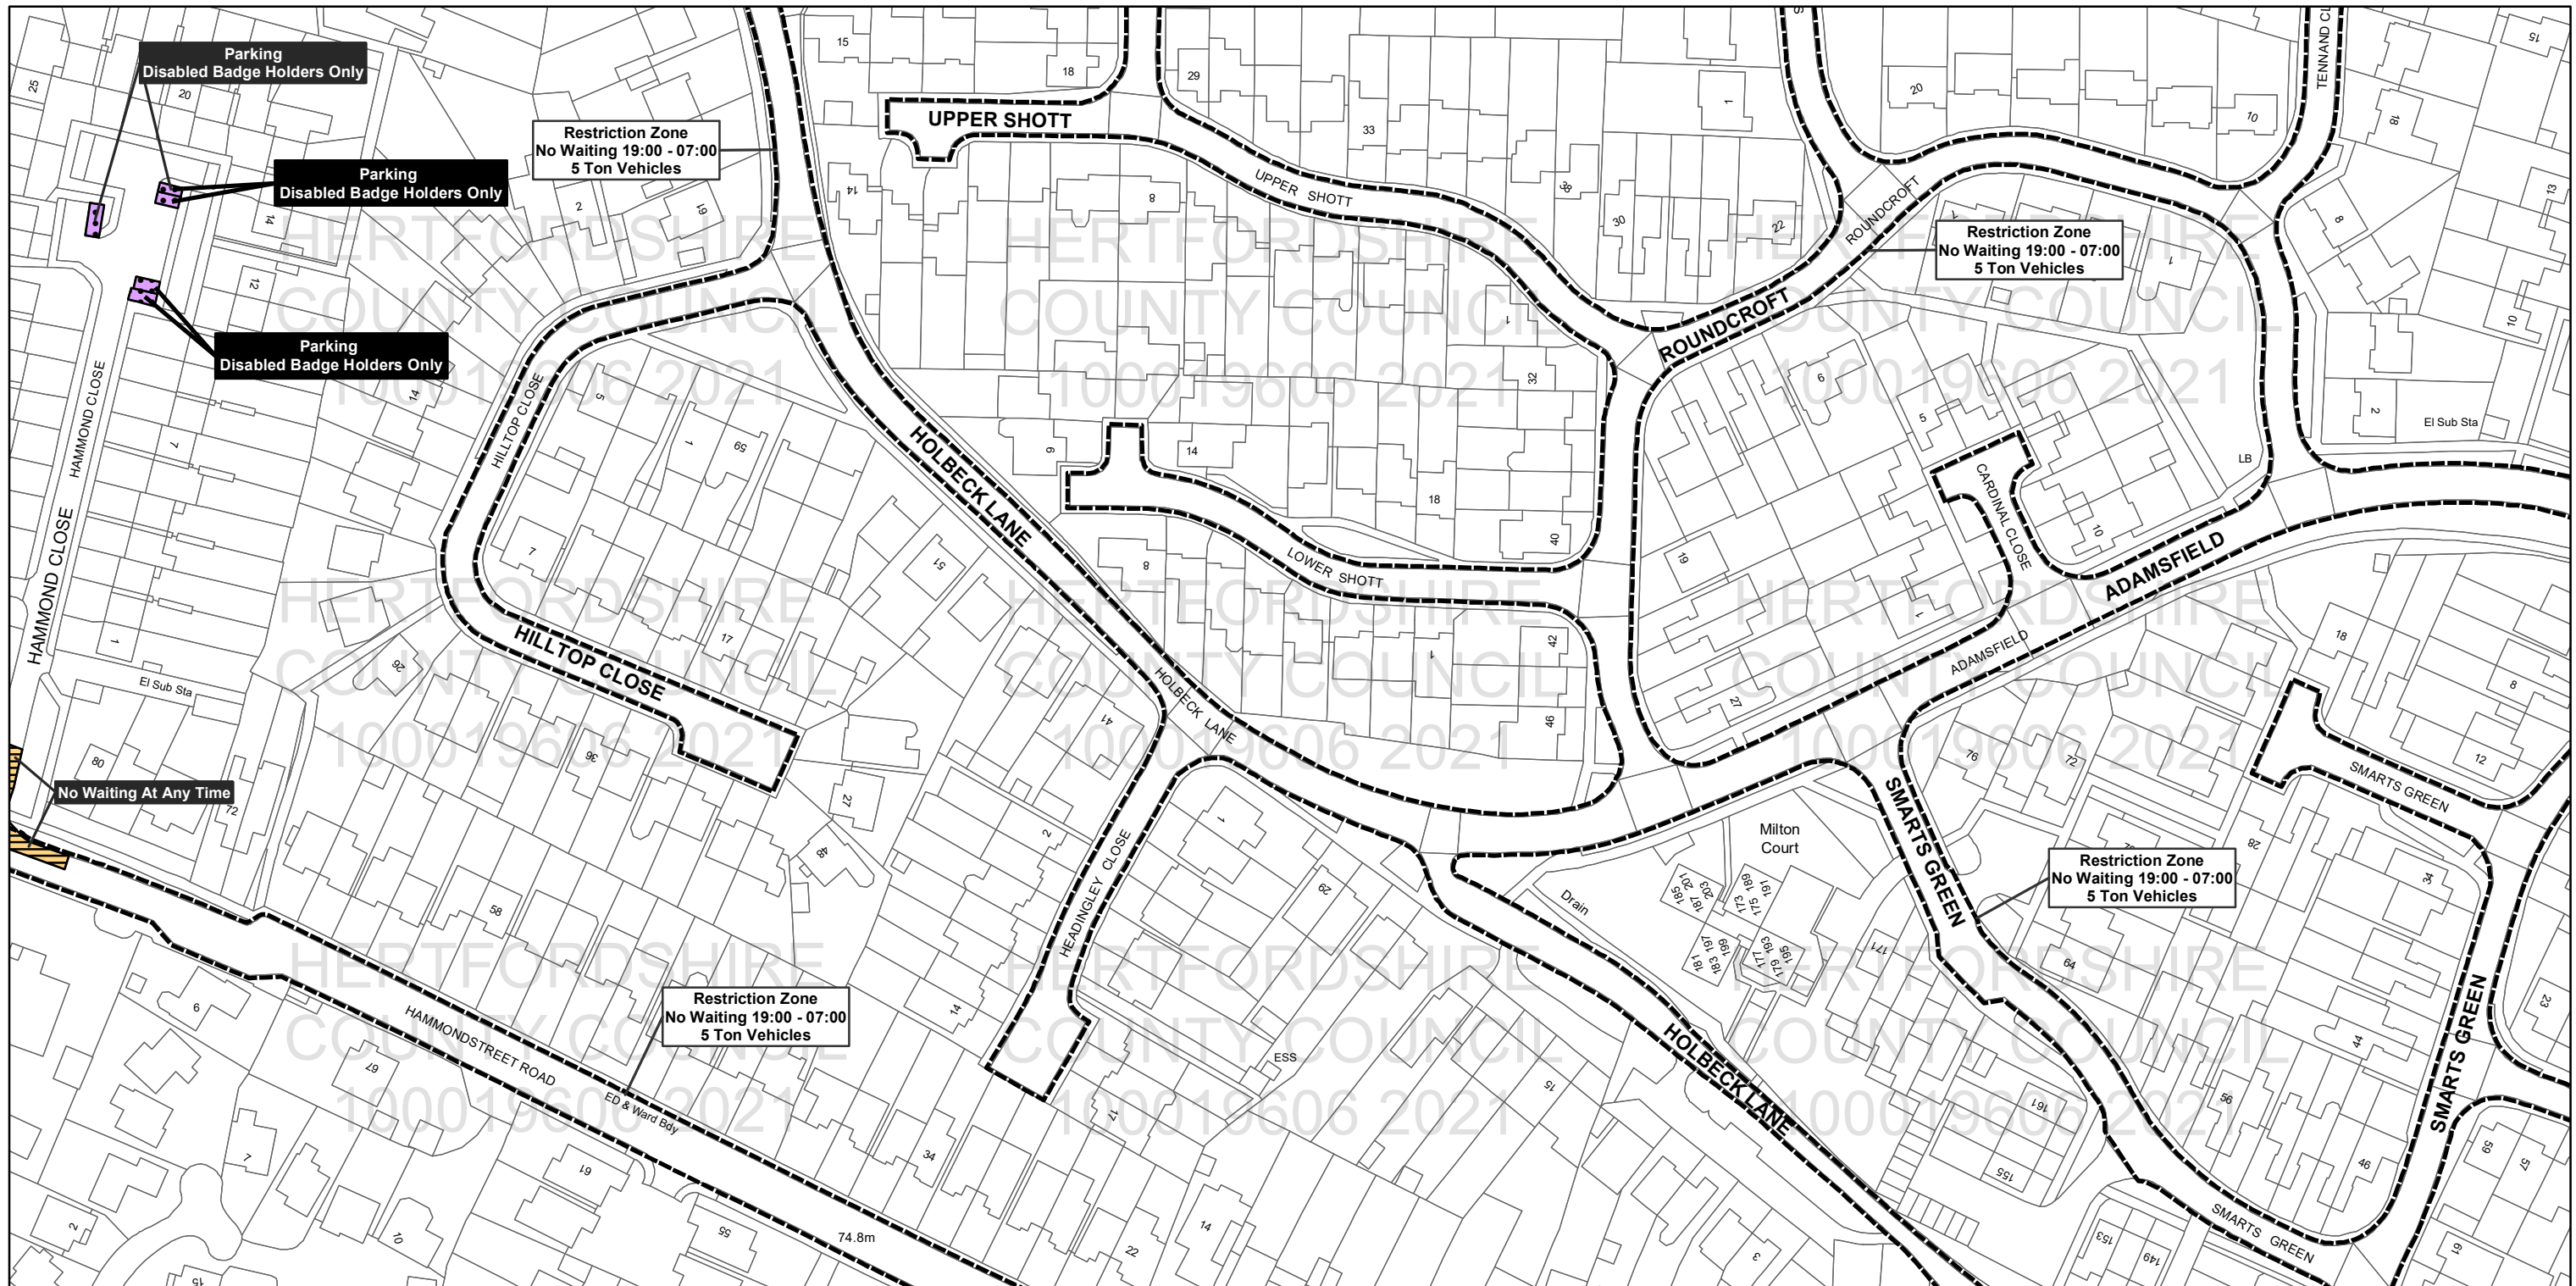

Hertfordshire County Council,
County Hall, Pegs Lane,
Hertford SG13 8DQ

Borough Of Broxbourne,
Borough Offices, Bishops' College
Churchgate Cheshunt
Hertfordshire EN8 9XB

Legend		Other Information	
Parking prohibitions and Restrictions	Designated Parking Places	Other Prohibitions Restrictions or Parking	Other Information
No Stopping and No Loading/Unloading and No Waiting	Paid Parking	Taxi Bays	Controlled Parking Zone Boundary
No Loading/Unloading and No Waiting	Voucher and Permit Holders	Multiple Restriction	
No Waiting at Any Time	Free Parking	Other Restrictions	
Restricted Waiting	Disabled Parking	Total Restriction Zone (Can Occur in Conjunction with Other Restrictions)	
	Loading Unloading		

Title: Borough of Broxbourne
Control of Parking Consolidation Order
SCALE: 1:1,250

Based upon the Ordnance Survey material with the permission of Ordnance Survey on behalf of the Controller of Her Majesty's Stationary Office © Crown copyright. Unauthorised reproduction infringes Crown copyright and may lead to prosecution or civil proceedings.
Hertfordshire County Council 100019606, 2021

All areas over which the provisions of the orders apply are defined by the shaded areas as shown on the following plans plus a contiguous area not indicated on the plans of verge and/or footway between the carriageway edge and the highway boundary. At all times current legislation applies to all areas. The plans in this schedule are based upon grid references of the Ordnance Survey National Grid defined by the OSGB36 triangulation.