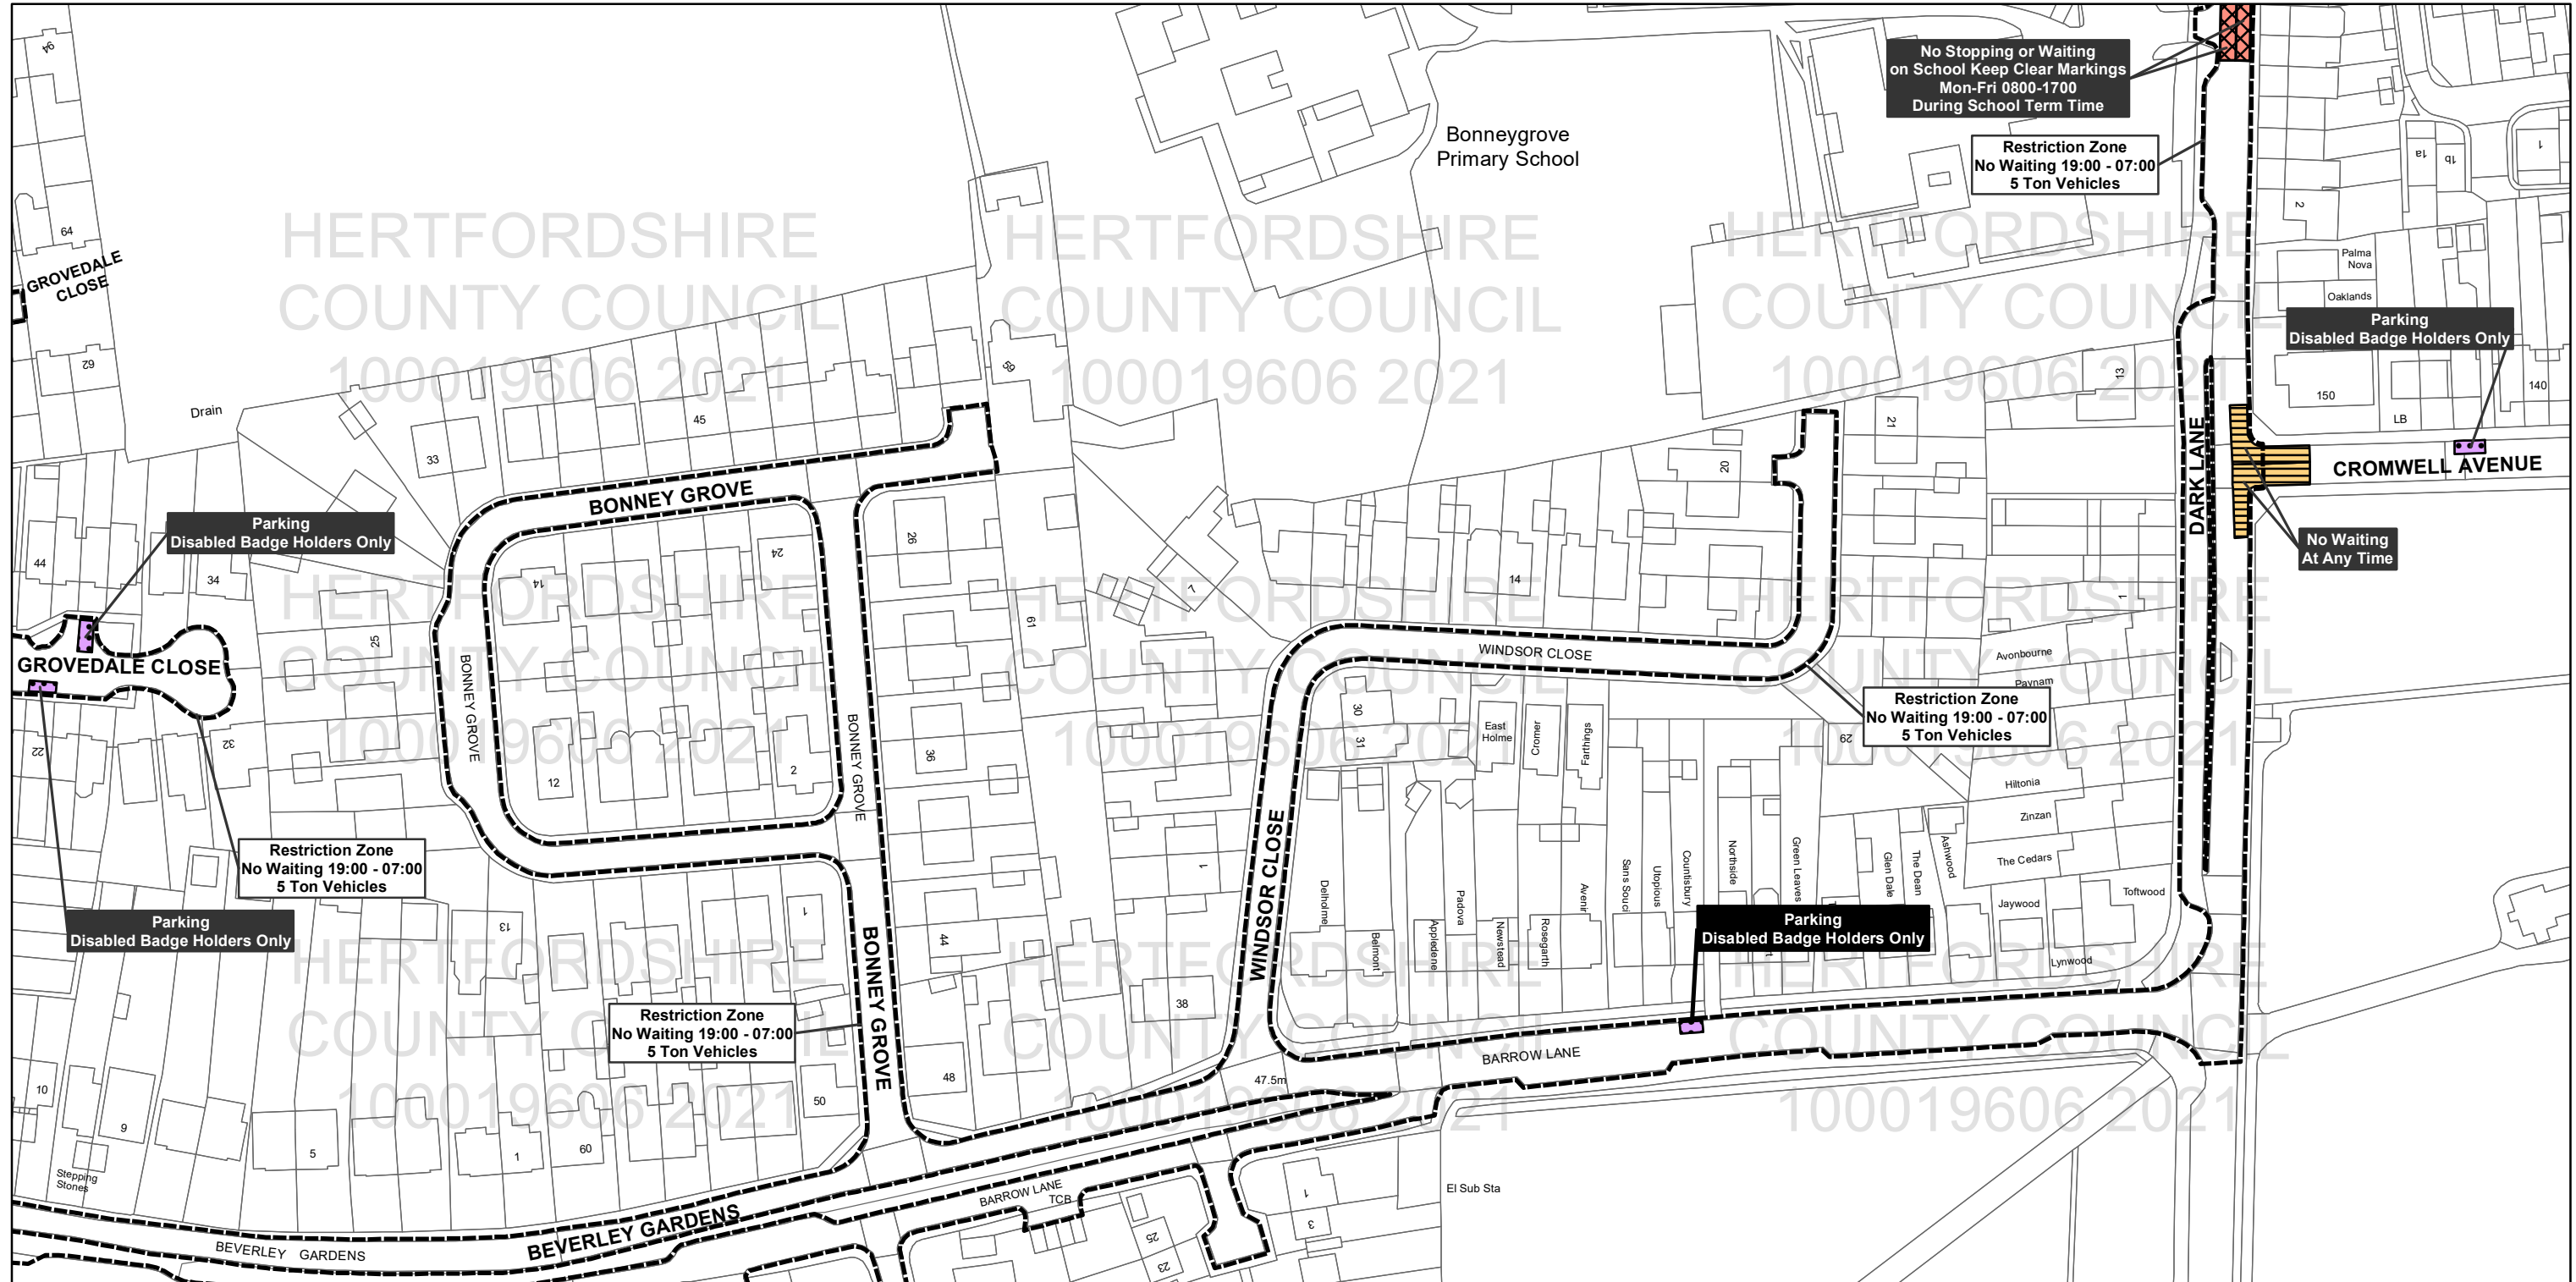

Hertfordshire County Council,
County Hall, Pegs Lane,
Hertford SG13 8DQ

Borough Of Broxbourne,
Borough Offices, Bishops' College
Churchgate Cheshunt
Hertfordshire EN8 9XB

Legend		Other Information	
	No Stopping and No Loading/Unloading and No Waiting		Controlled Parking Zone Boundary
	No Loading/Unloading and No Waiting		Taxi Bays
	No Waiting at Any Time		Multiple Restriction
	Restricted Waiting		Other Restrictions
	Designated Parking Places		Total Restriction Zone (Can Occur in Conjunction with Other Restrictions)
	Paid Parking		
	Voucher and Permit Holders		
	Free Parking		
	Disabled Parking		
	Loading Unloading		

Title: Borough of Broxbourne
Control of Parking Consolidation Order
SCALE: 1:1,250

Based upon the Ordnance Survey material with the permission of Ordnance Survey on behalf of the Controller of Her Majesty's Stationary Office © Crown copyright. Unauthorised reproduction infringes Crown copyright and may lead to prosecution or civil proceedings.
Hertfordshire County Council 100019606, 2021

All areas over which the provisions of the orders apply are defined by the shaded areas as shown on the following plans plus a contiguous area not indicated on the plans of verge and/or footway between the carriageway edge and the highway boundary. At all times current legislation applies to all areas. The plans in this schedule are based upon grid references of the Ordnance Survey National Grid defined by the OSGB36 triangulation.