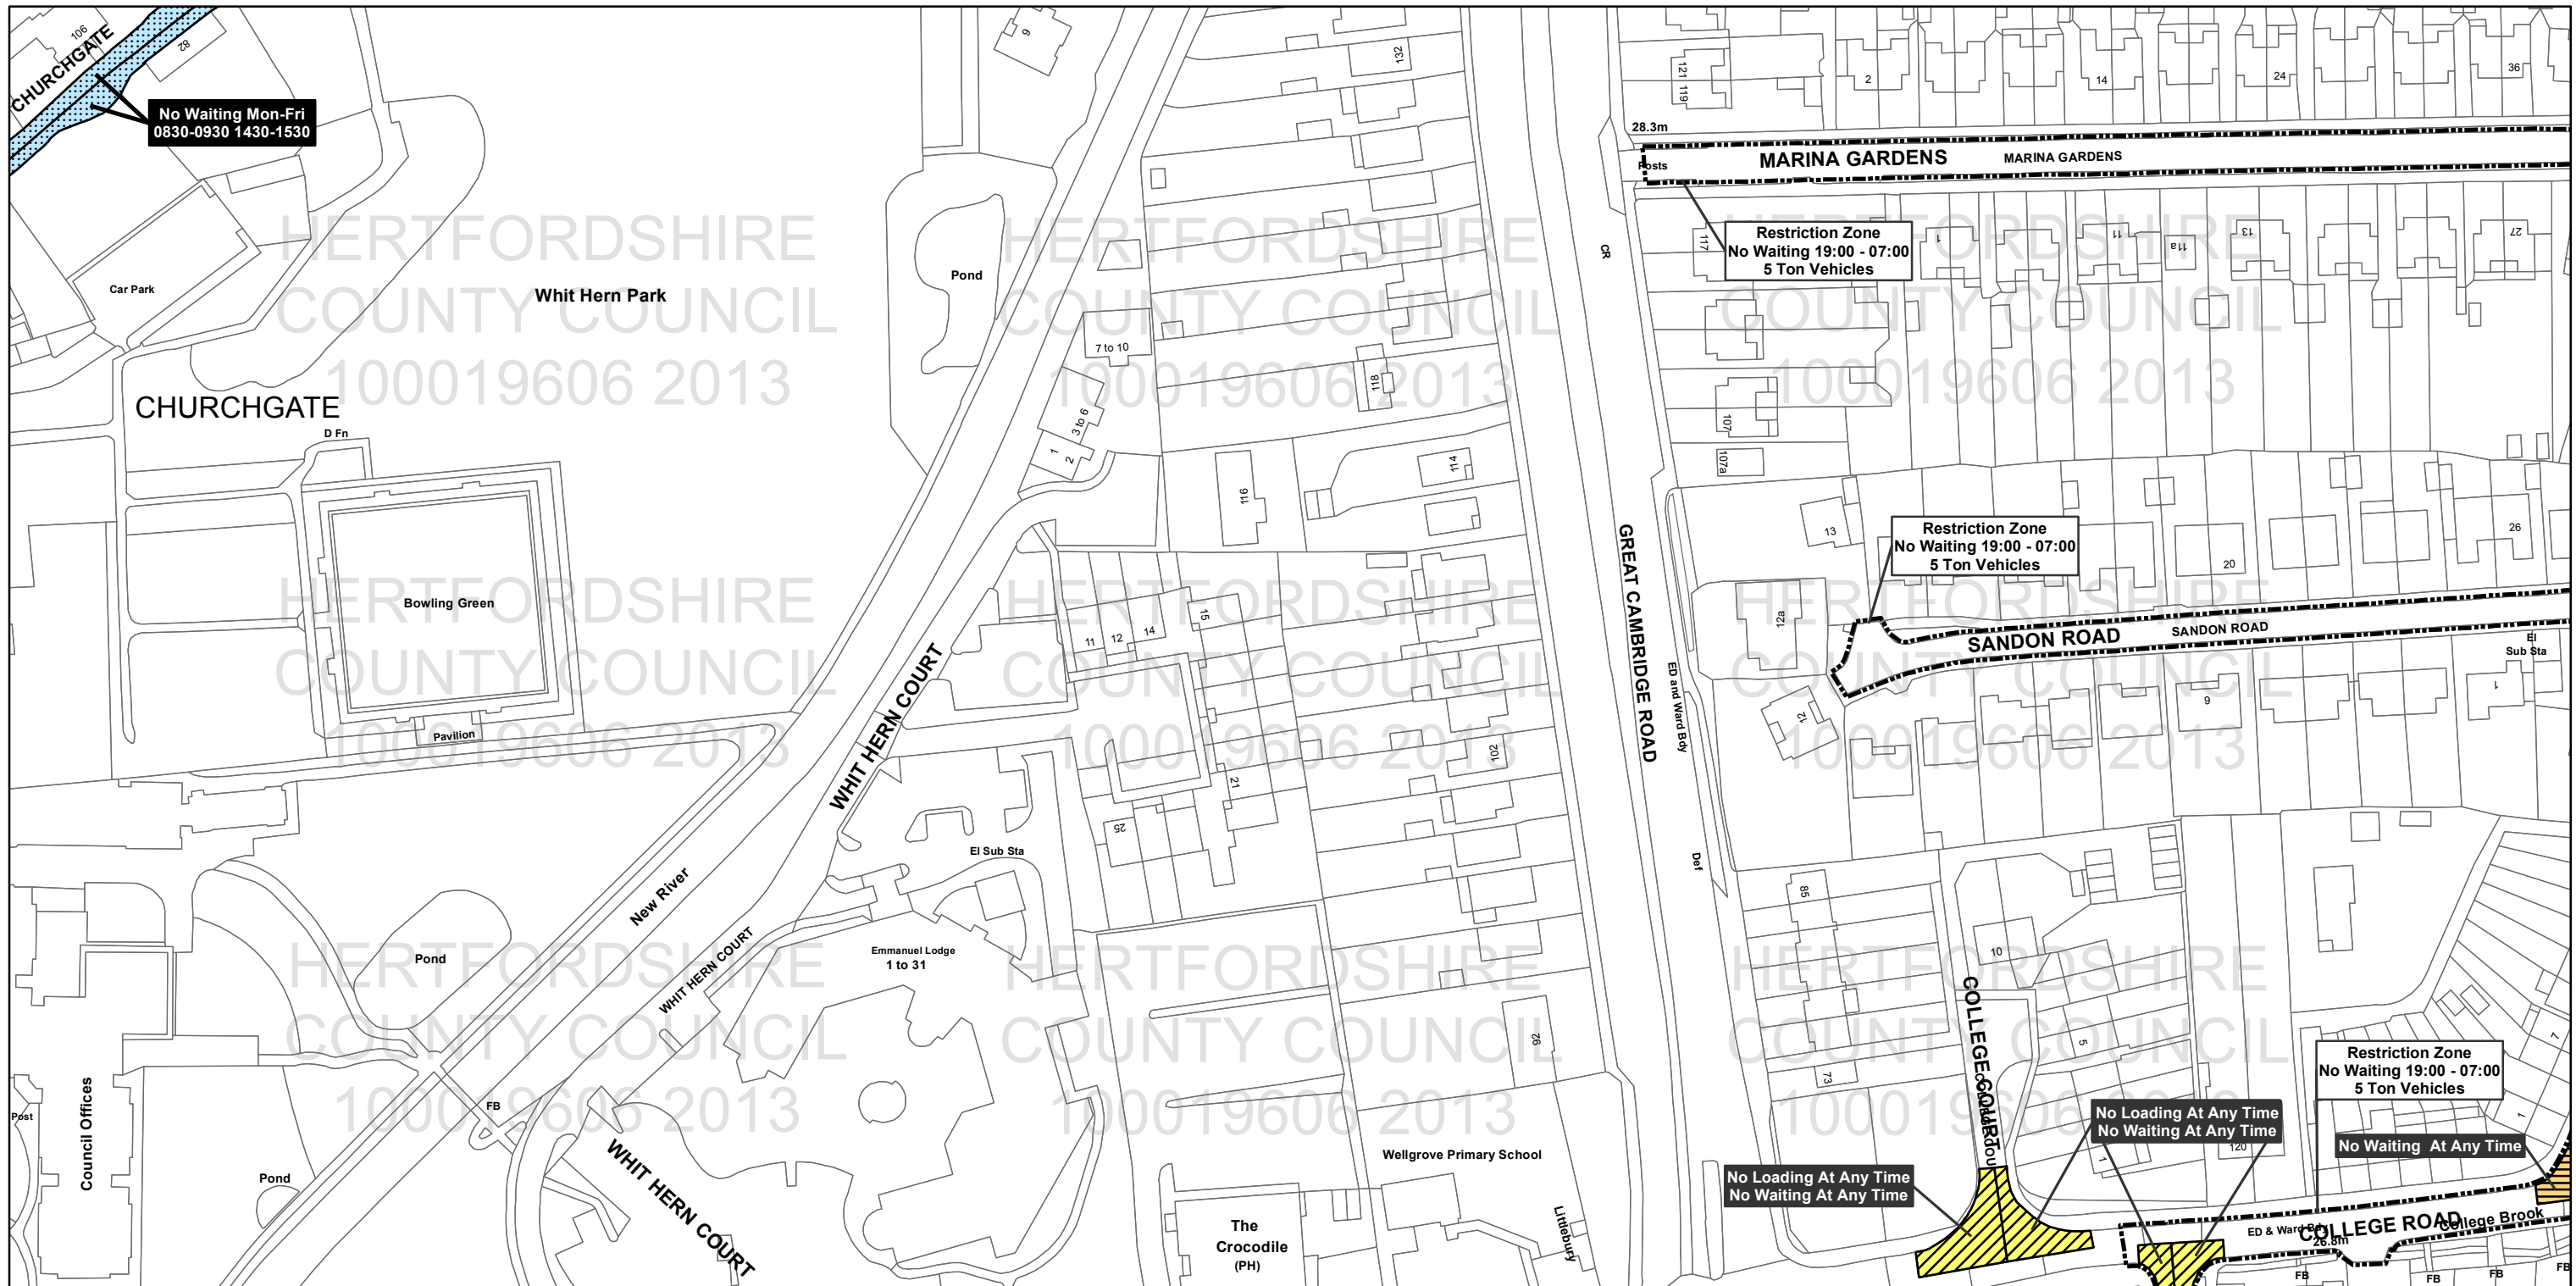

Hertfordshire County Council,
County Hall, Pegs Lane,
Hertford SG13 8DQ

Borough Of Broxbourne,
Borough Offices, Bishops' College
Churchgate Cheshunt
Hertfordshire EN8 9XB

Sheet Active From: 18/07/2013

Legend		Other Information	
Parking prohibitions and Restrictions	Designated Parking Places	Other Prohibitions Restrictions or Parking	Other Information
No Stopping and No Loading/Unloading and No Waiting	Paid Parking	Taxi Bays	Controlled Parking Zone Boundary
No Loading/Unloading and No Waiting	Voucher and Permit Holders	Multiple Restriction	
No Waiting at Any Time	Free Parking	Other Restrictions	
Restricted Waiting	Disabled Parking	Total Restriction Zone (Can Occur in Conjunction with Other Restrictions)	
	Loading Unloading		

Title: Borough of Broxbourne
Control of Parking Consolidation Order
SCALE: 1:1,250

Based upon the Ordnance Survey material with the permission of Ordnance Survey on behalf of the Controller of Her Majesty's Stationary Office © Crown copyright. Unauthorised reproduction infringes Crown copyright and may lead to prosecution or civil proceedings.
Hertfordshire County Council 100019606, 2013

All areas over which the provisions of the orders apply are defined by the shaded areas as shown on the following plans plus a contiguous area not indicated on the plans of verge and/or footway between the carriageway edge and the highway boundary. At all times current legislation applies to all areas. The plans in this schedule are based upon grid references of the Ordnance Survey National Grid defined by the OSGB36 triangulation.