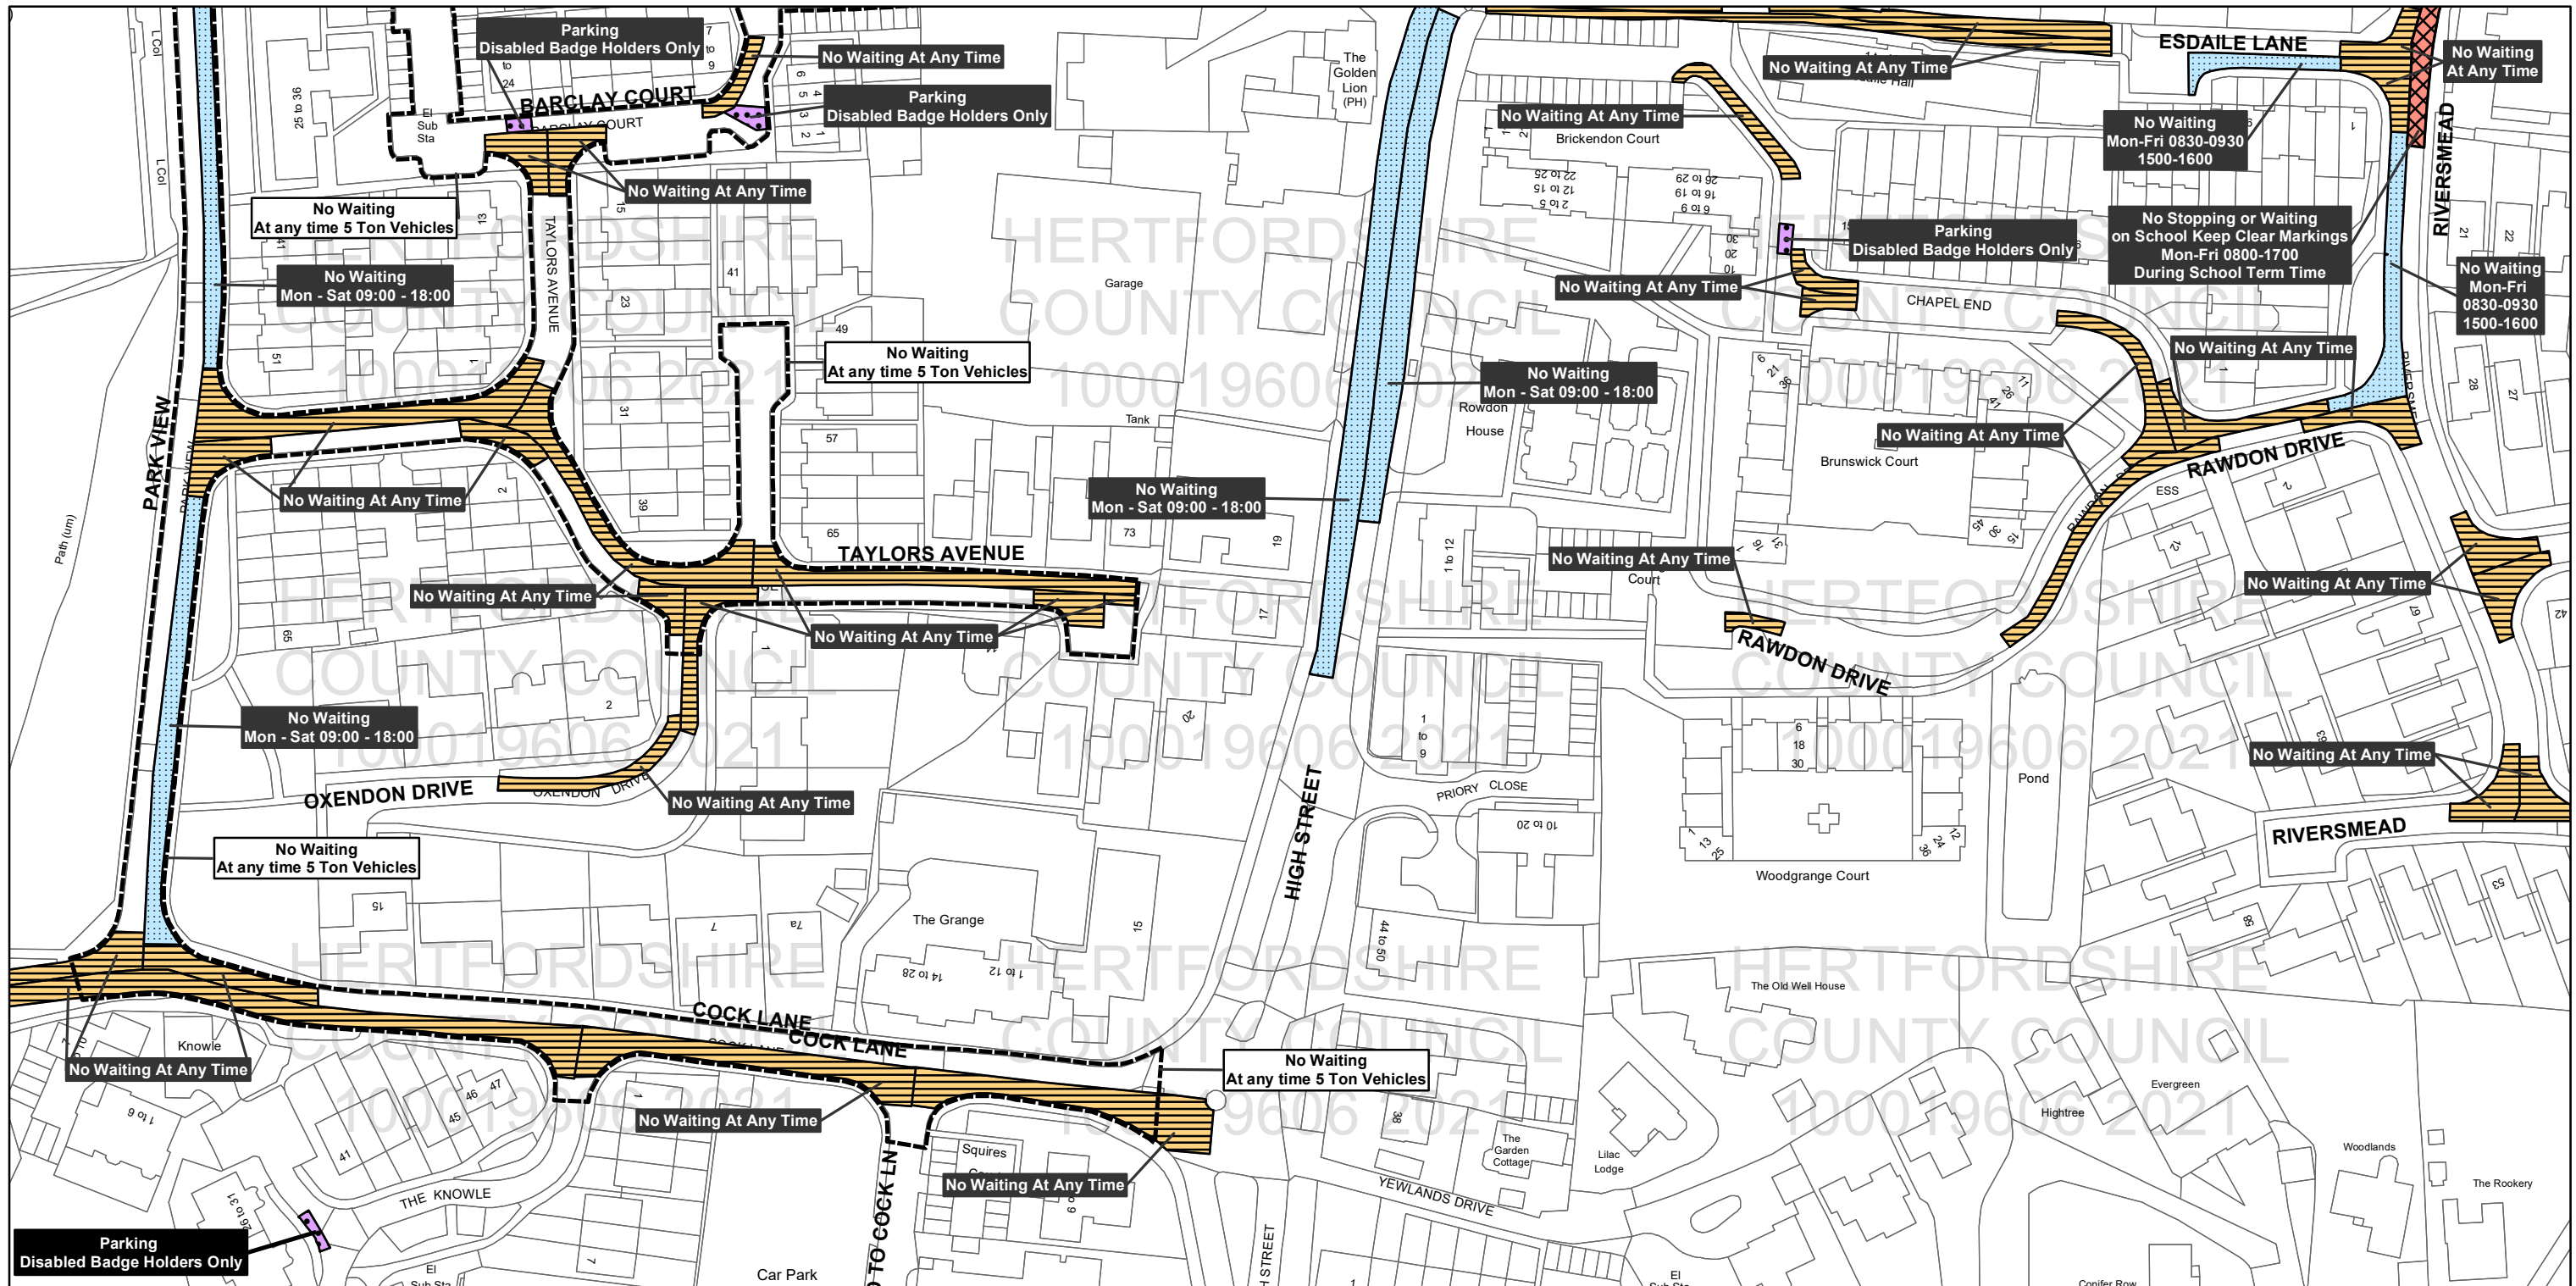

Legend	
<b>Parking prohibitions and Restrictions</b>	<b>Designated Parking Places</b>
No Stopping and No Loading/Unloading and No Waiting	Paid Parking
No Loading/Unloading and No Waiting	Voucher and Permit Holders
No Waiting at Any Time	Free Parking
Restricted Waiting	Disabled Parking
Taxi Bays	Loading Unloading
Multiple Restriction	Other Information
Other Restrictions	Controlled Parking Zone Boundary
Total Restriction Zone (Can Occur in Conjunction with Other Restrictions)	

Title: Borough of Broxbourne  
Control of Parking Consolidation Order  
**SCALE: 1:1,250**

Based upon the Ordnance Survey material with the permission of Ordnance Survey on behalf of the Controller of Her Majesty's Stationary Office © Crown copyright. Unauthorised reproduction infringes Crown copyright and may lead to prosecution or civil proceedings.  
Hertfordshire County Council 100019606, 2021

All areas over which the provisions of the orders apply are defined by the shaded areas as shown on the following plans plus a contiguous area not indicated on the plans of verge and/or footway between the carriageway edge and the highway boundary. At all times current legislation applies to all areas. The plans in this schedule are based upon grid references of the Ordnance Survey National Grid defined by the OSGB36 triangulation.