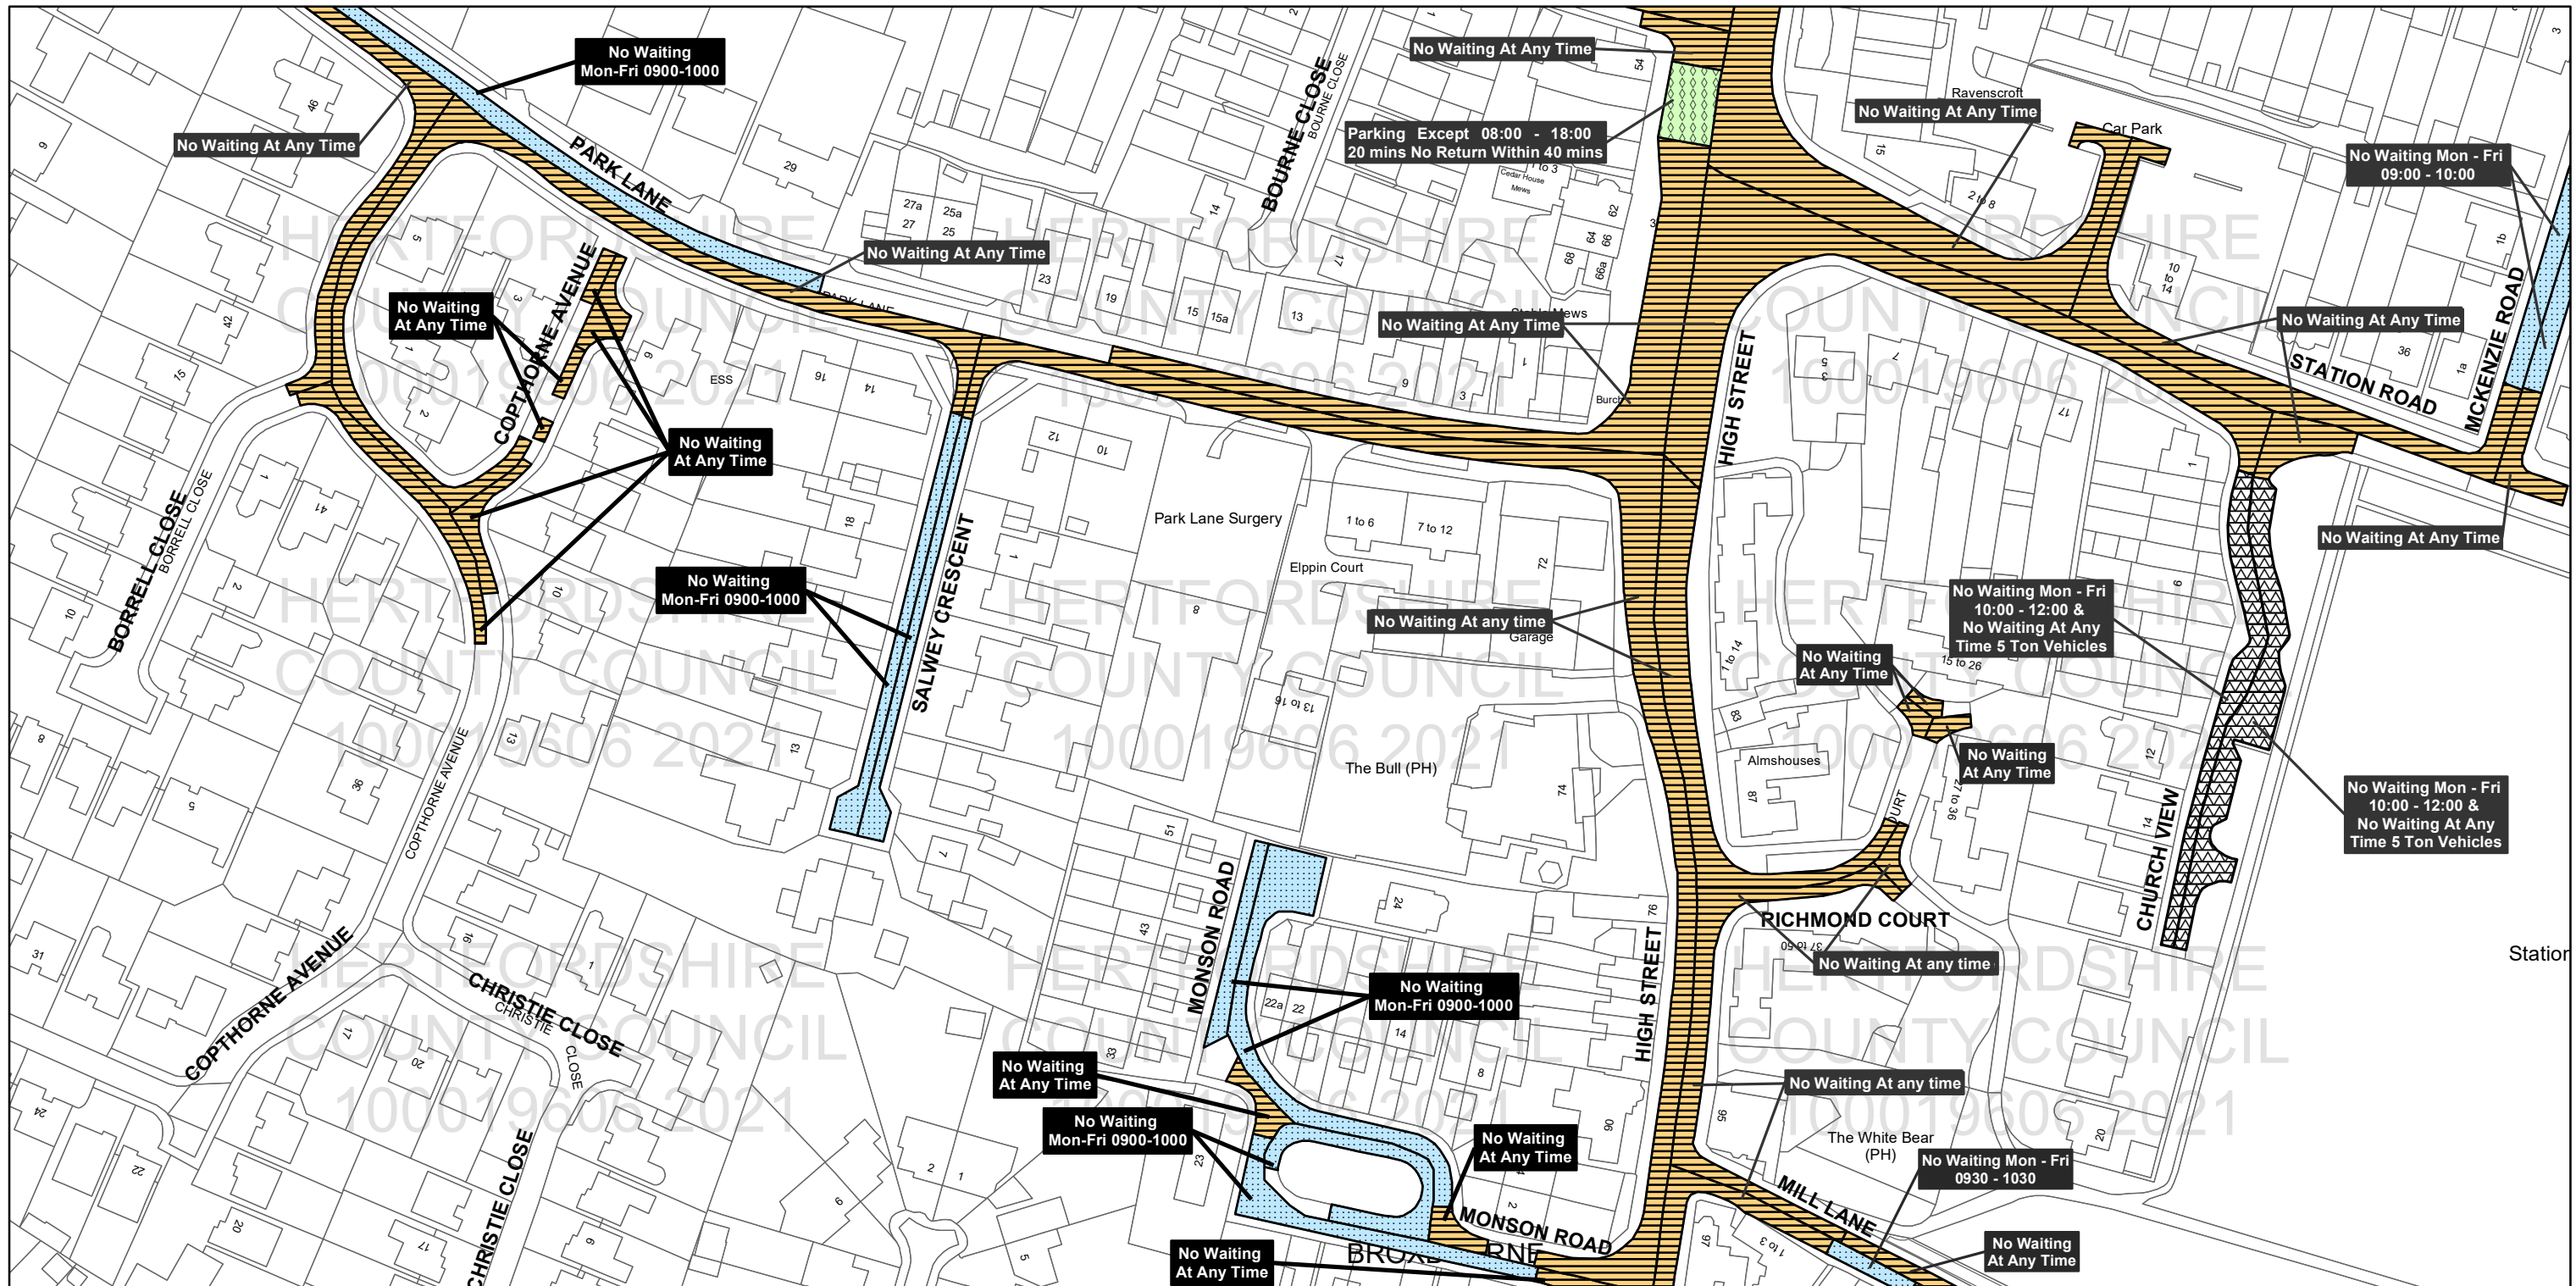

Hertfordshire County Council,
County Hall, Pegs Lane,
Hertford SG13 8DQ

Borough Of Broxbourne,
Borough Offices, Bishops' College
Churchgate Cheshunt
Hertfordshire EN8 9XB

Legend		Other Information	
	No Stopping and No Loading/Unloading and No Waiting		Controlled Parking Zone Boundary
	No Loading/Unloading and No Waiting		Taxi Bays
	No Waiting at Any Time		Multiple Restriction
	Restricted Waiting		Other Restrictions
	Designated Parking Places		Total Restriction Zone (Can Occur in Conjunction with Other Restrictions)
	Paid Parking		
	Voucher and Permit Holders		
	Free Parking		
	Disabled Parking		
	Loading Unloading		

Title: Borough of Broxbourne
Control of Parking Consolidation Order
SCALE: 1:1,250

Based upon the Ordnance Survey material with the permission of Ordnance Survey on behalf of the Controller of Her Majesty's Stationary Office © Crown copyright. Unauthorised reproduction infringes Crown copyright and may lead to prosecution or civil proceedings.
Hertfordshire County Council 100019606, 2021

All areas over which the provisions of the orders apply are defined by the shaded areas as shown on the following plans plus a contiguous area not indicated on the plans of verge and/or footway between the carriageway edge and the highway boundary. At all times current legislation applies to all areas. The plans in this schedule are based upon grid references of the Ordnance Survey National Grid defined by the OSGB36 triangulation.