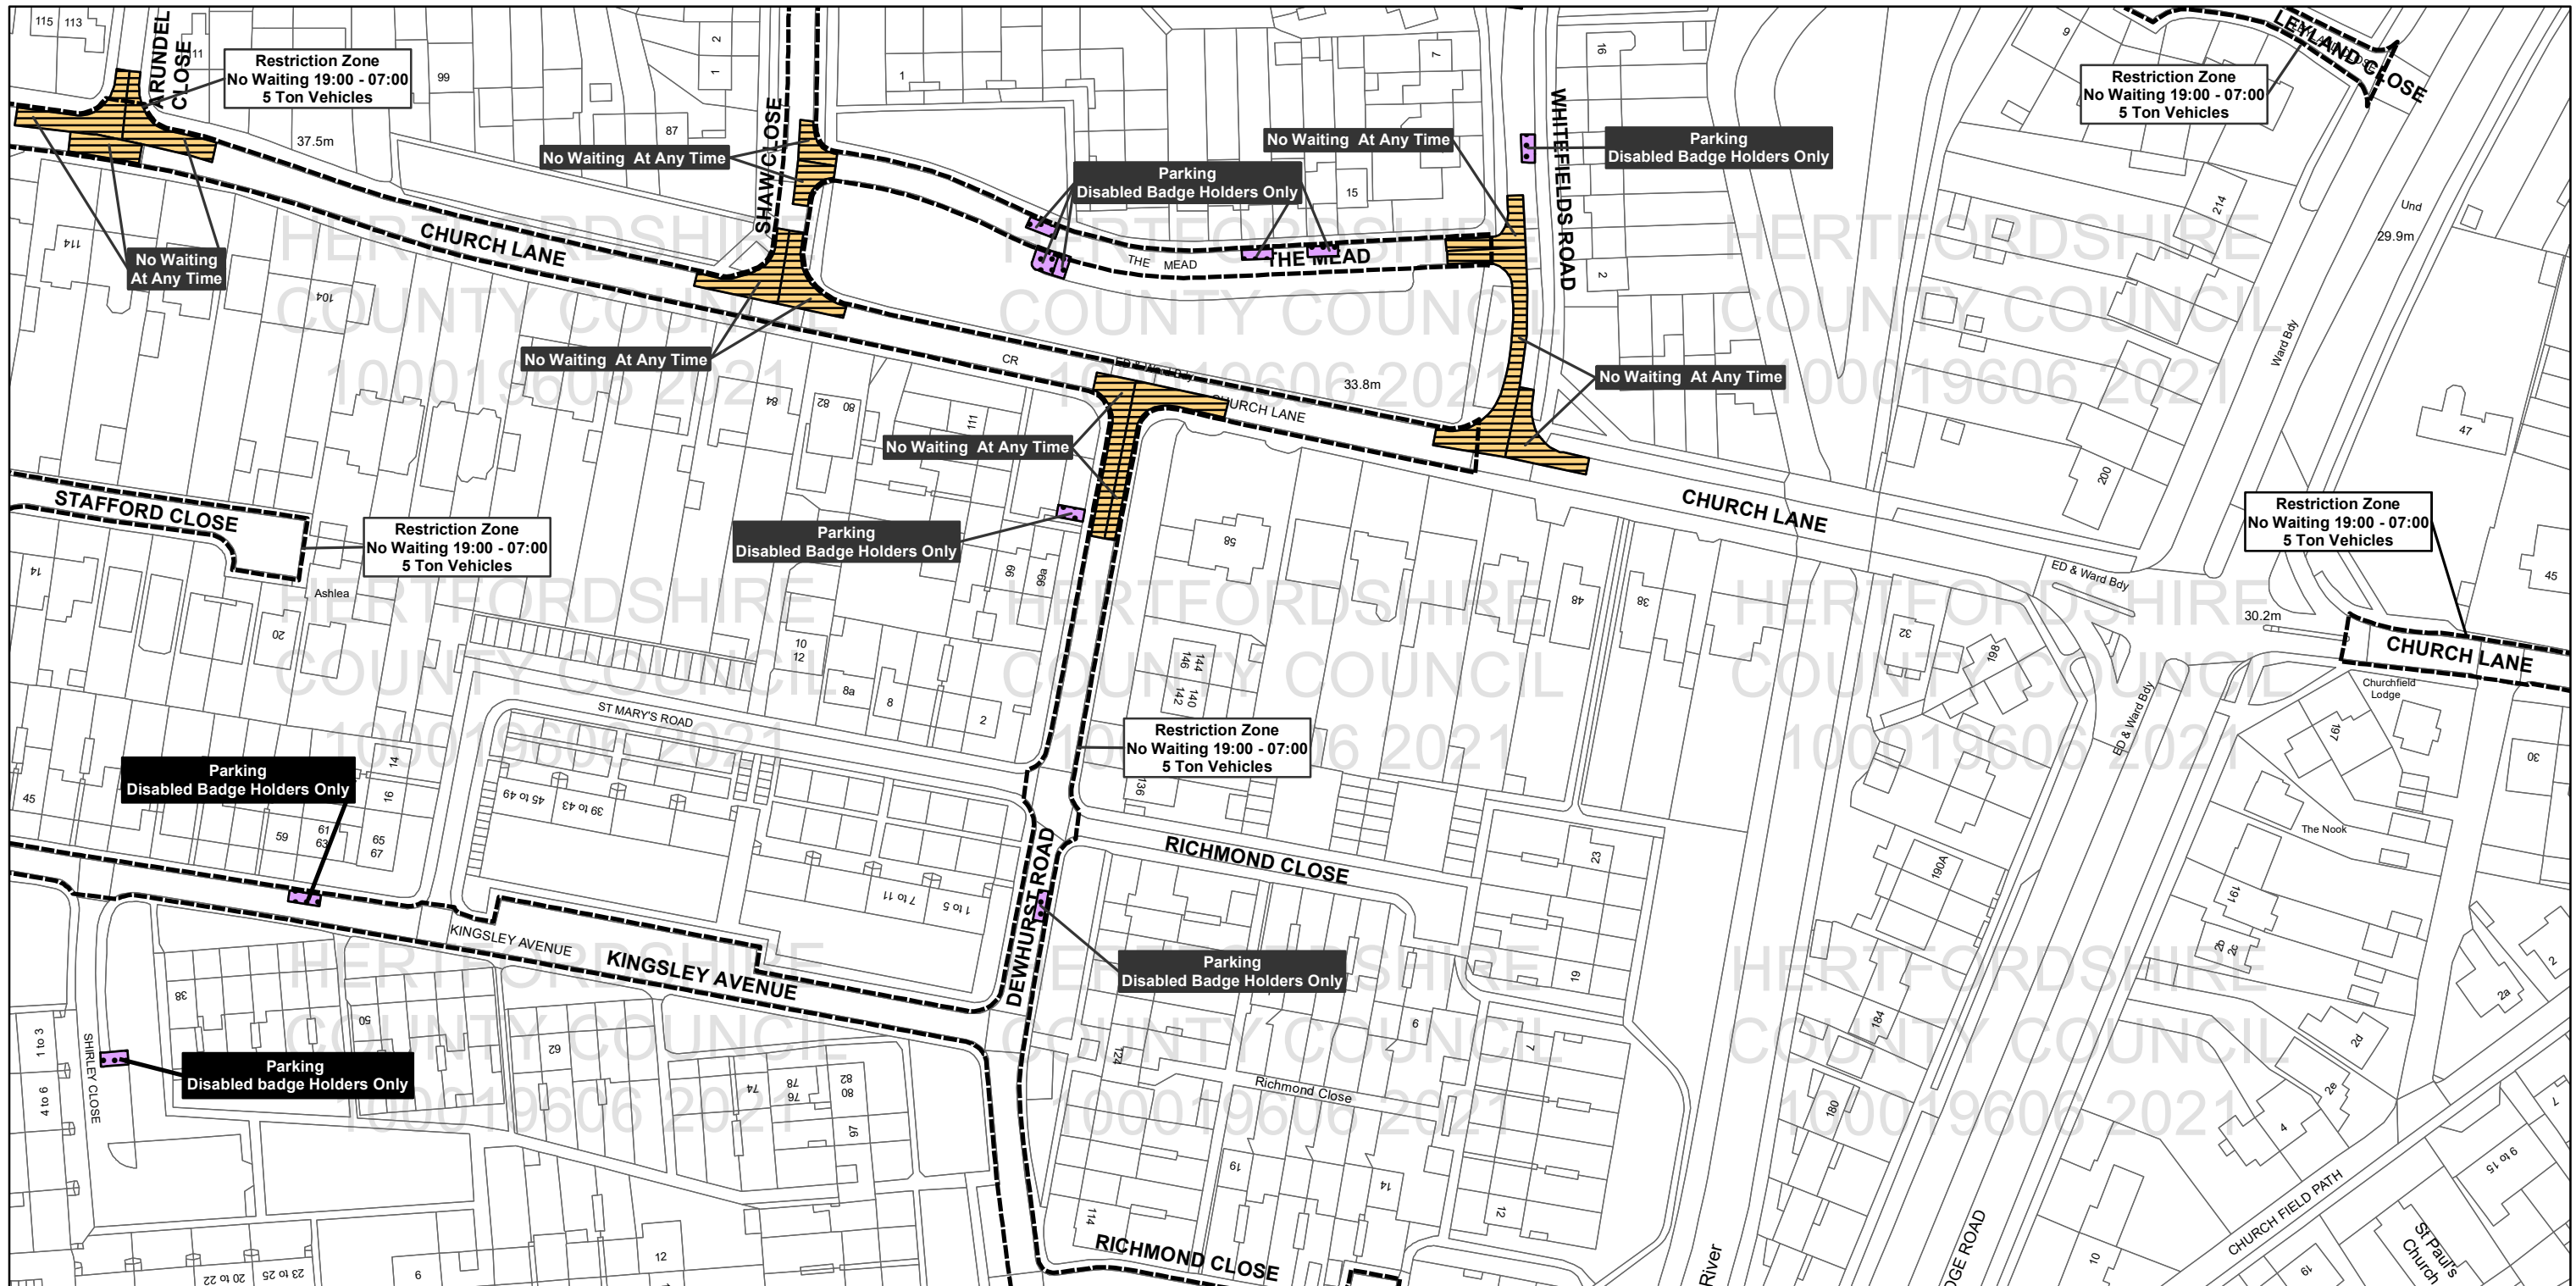

Hertfordshire County Council,  
County Hall, Pegs Lane,  
Hertford SG13 8DQ

Borough Of Broxbourne,  
Borough Offices, Bishops' College  
Churchgate Cheshunt  
Hertfordshire EN8 9XB

Legend		Other Information	
	No Stopping and No Loading/Unloading and No Waiting		Controlled Parking Zone Boundary
	No Loading/Unloading and No Waiting		Taxi Bays
	No Waiting at Any Time		Multiple Restriction
	Restricted Waiting		Other Restrictions
	Paid Parking		Total Restriction Zone (Can Occur in Conjunction with Other Restrictions)
	Voucher and Permit Holders		
	Free Parking		
	Disabled Parking		
	Loading Unloading		

Title: Borough of Broxbourne  
Control of Parking Consolidation Order  
**SCALE: 1:1,250**

Based upon the Ordnance Survey material with the permission of Ordnance Survey on behalf of the Controller of Her Majesty's Stationary Office © Crown copyright. Unauthorised reproduction infringes Crown copyright and may lead to prosecution or civil proceedings.  
Hertfordshire County Council 100019606, 2021

All areas over which the provisions of the orders apply are defined by the shaded areas as shown on the following plans plus a contiguous area not indicated on the plans of verge and/or footway between the carriageway edge and the highway boundary. At all times current legislation applies to all areas. The plans in this schedule are based upon grid references of the Ordnance Survey National Grid defined by the OSGB36 triangulation.