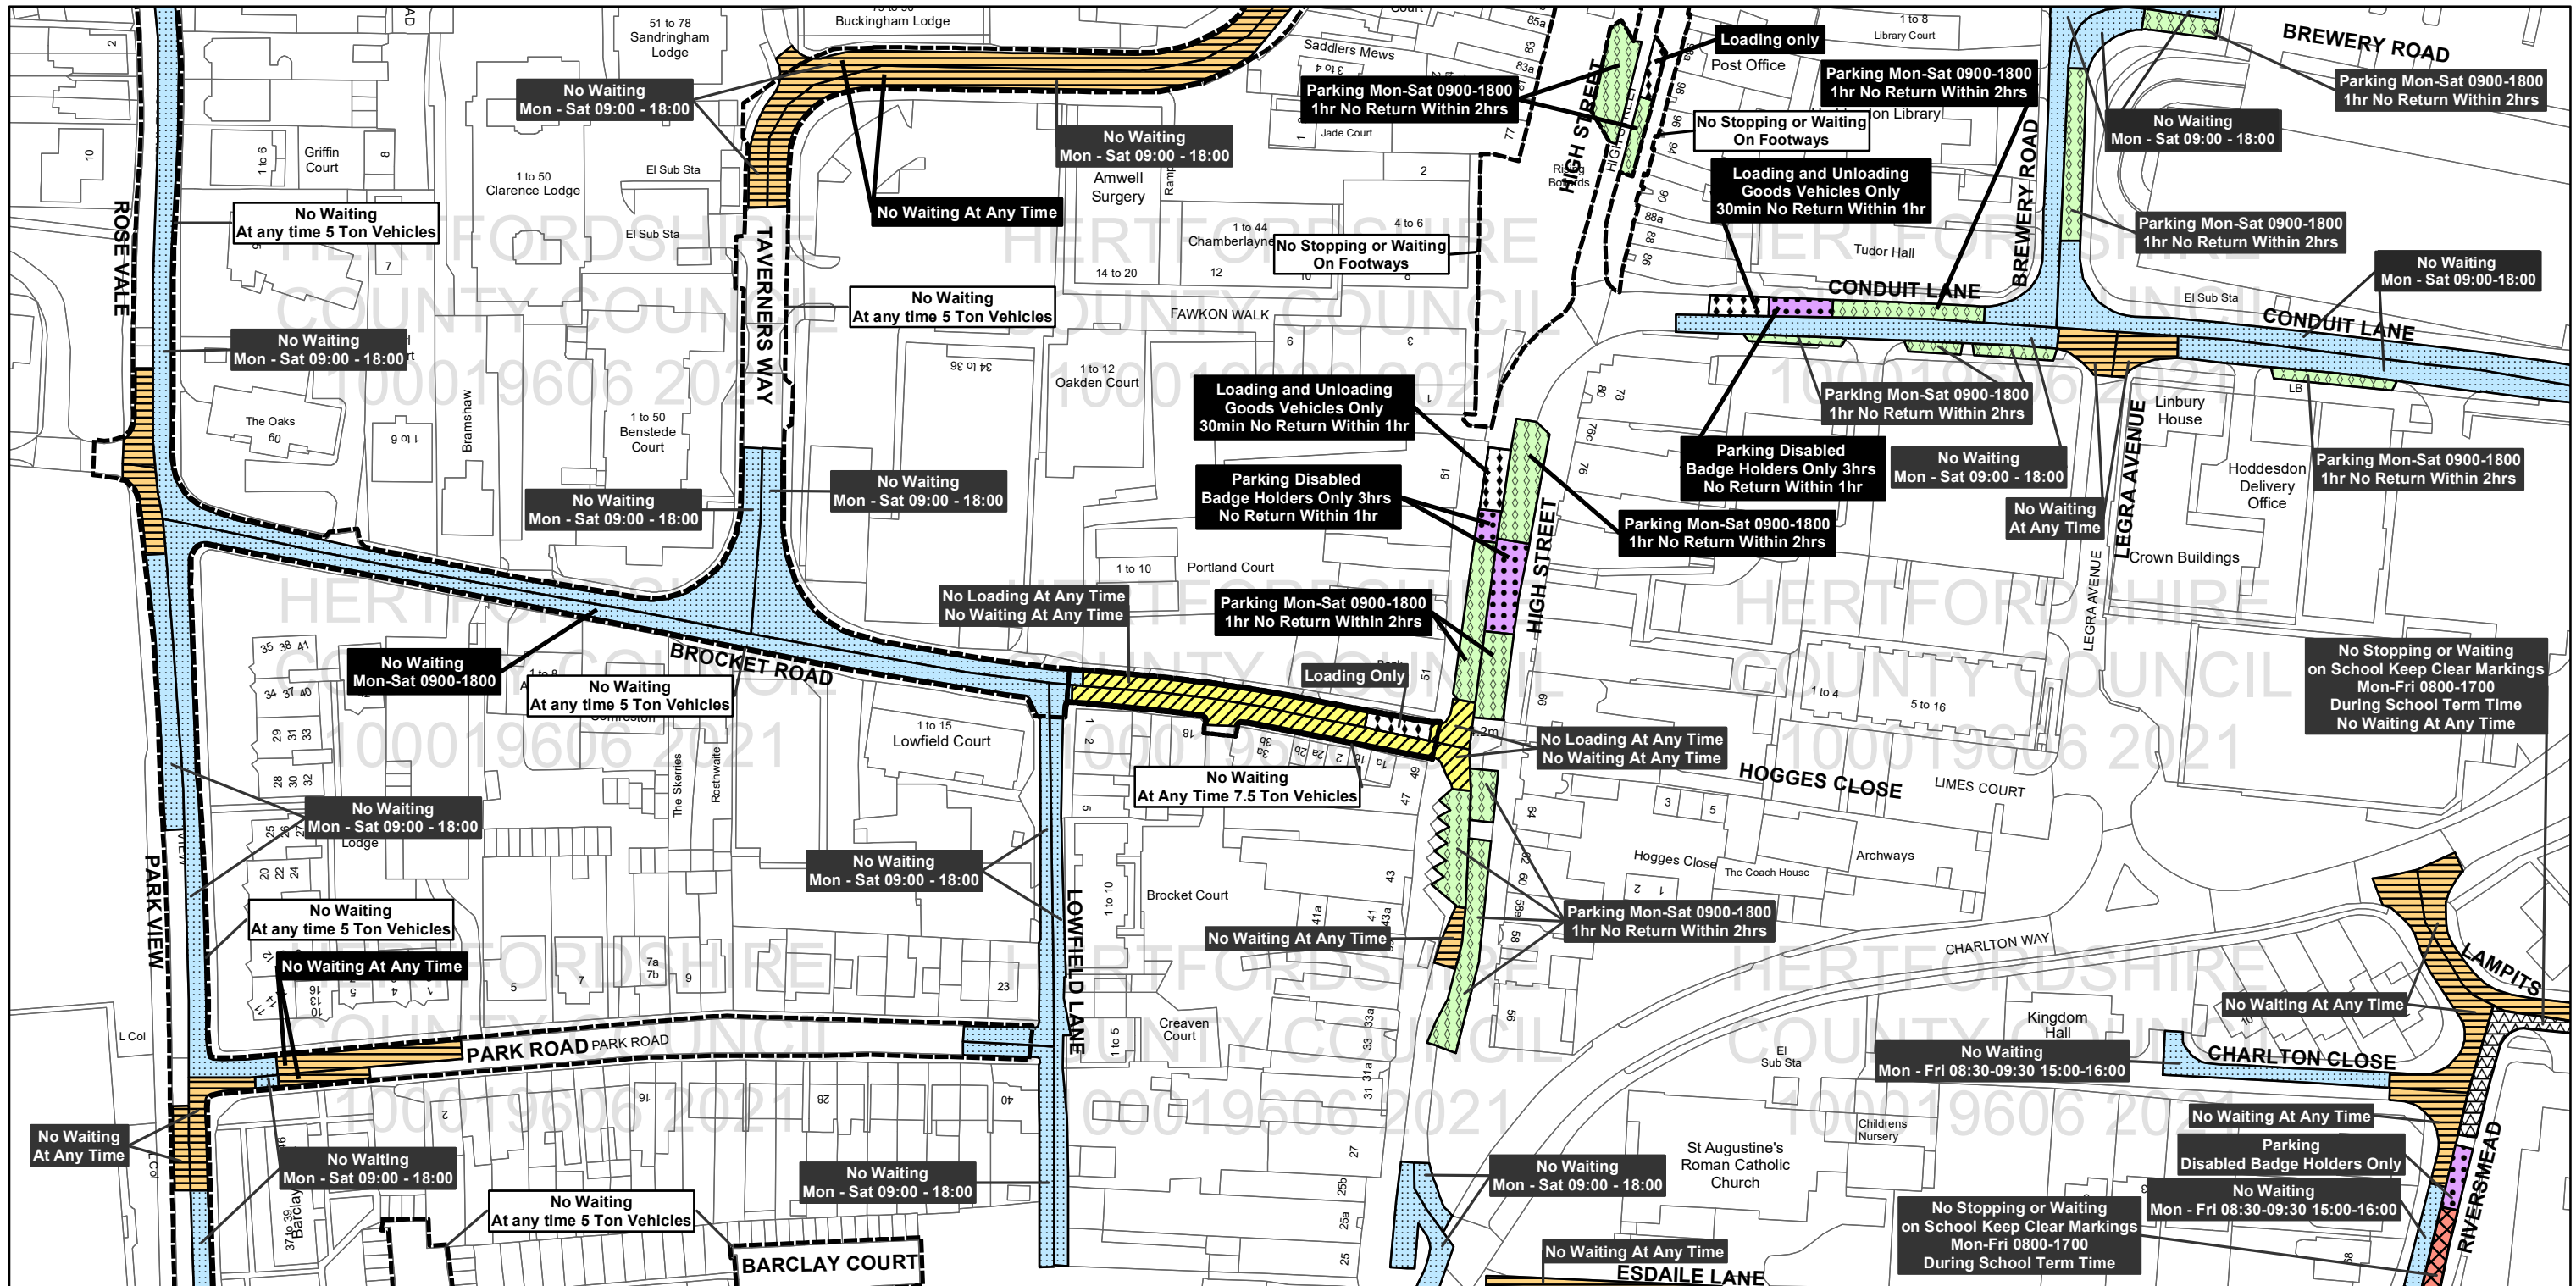

### Legend

Parking prohibitions and Restrictions	Designated Parking Places	Other Prohibitions Restrictions or Parking	Other Information
No Stopping and No Loading/Unloading and No Waiting	Paid Parking	Taxi Bays	Controlled Parking Zone Boundary
No Loading/Unloading and No Waiting	Voucher and Permit Holders	Multiple Restriction	
No Waiting at Any Time	Free Parking	Other Restrictions	
Restricted Waiting	Disabled Parking	Total Restriction Zone (Can Occur in Conjunction with Other Restrictions)	
	Loading Unloading		

At original drawing size this line represents 100mm

Title: Borough of Broxbourne  
Control of Parking Consolidation Order

SCALE: 1:1,250

Based upon the Ordnance Survey material with the permission of Ordnance Survey on behalf of the Controller of Her Majesty's Stationary Office © Crown copyright. Unauthorised reproduction infringes Crown copyright and may lead to prosecution or civil proceedings.  
Hertfordshire County Council 100019606, 2021

All areas over which the provisions of the orders apply are defined by the shaded areas as shown on the following plans plus a contiguous area not indicated on the plans of verge and/or footway between the carriageway edge and the highway boundary. At all times current legislation applies to all areas. The plans in this schedule are based upon grid references of the Ordnance Survey National Grid defined by the OSGB36 triangulation.