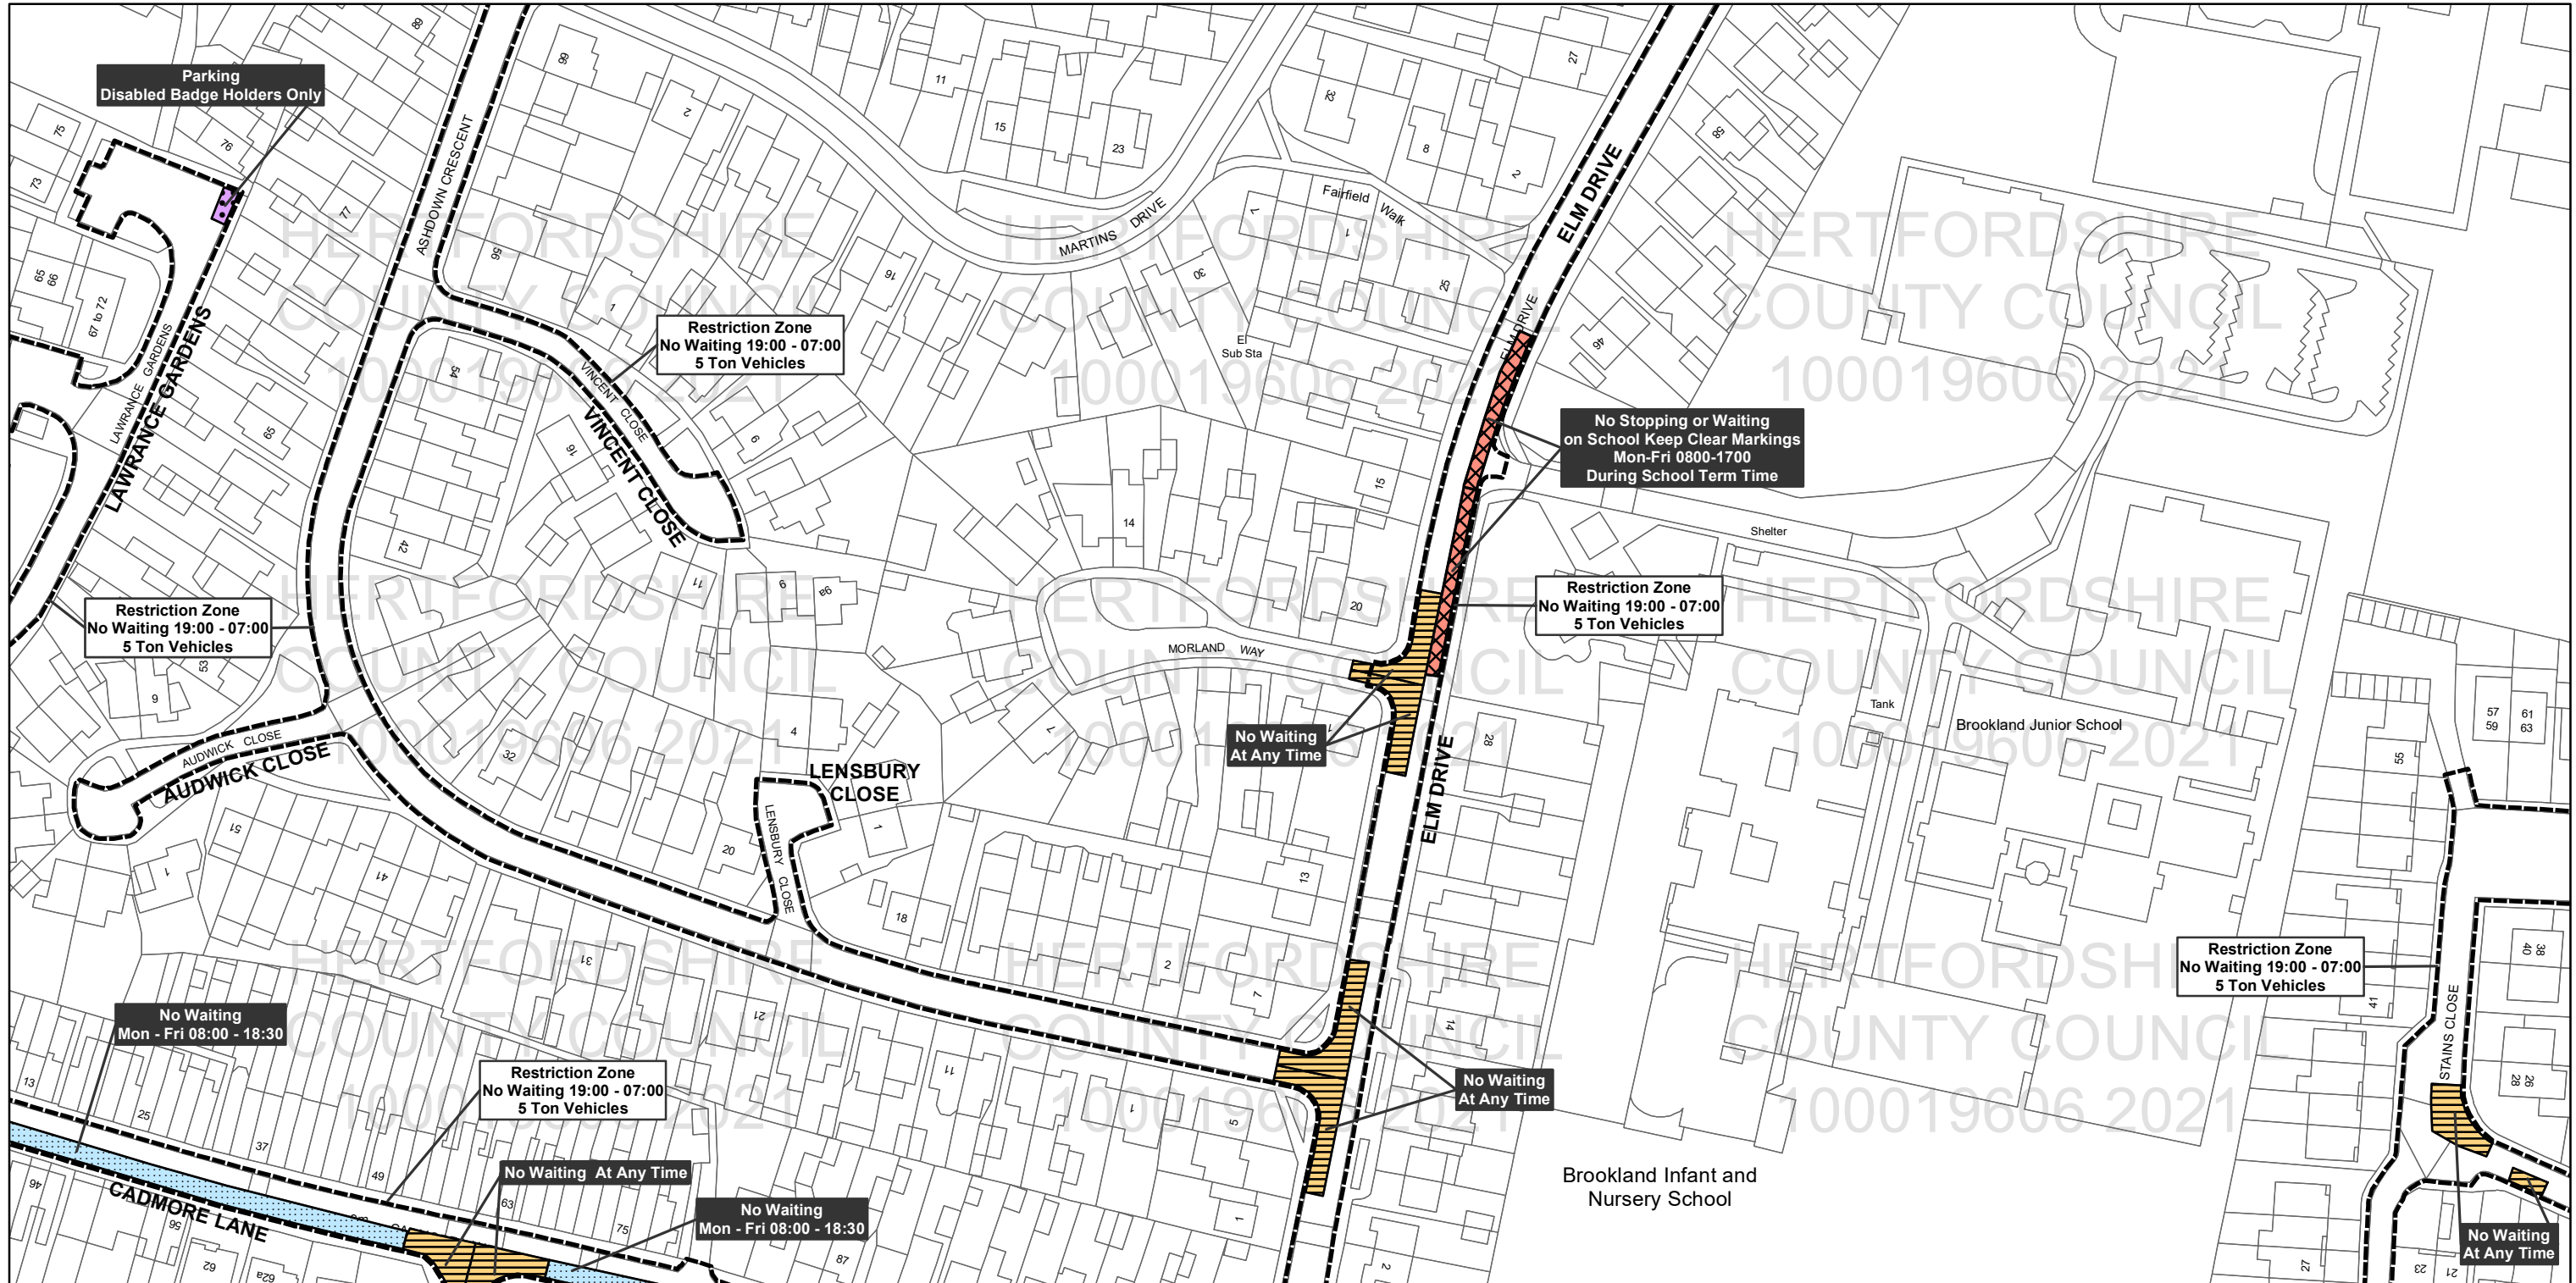

Hertfordshire County Council,
County Hall, Pegs Lane,
Hertford SG13 8DQ

Borough Of Broxbourne,
Borough Offices, Bishops' College
Churchgate Cheshunt
Hertfordshire EN8 9XB

Legend		Other Information	
Parking prohibitions and Restrictions	Designated Parking Places	Other Prohibitions Restrictions or Parking	Other Information
No Stopping and No Loading/Unloading and No Waiting	Paid Parking	Taxi Bays	Controlled Parking Zone Boundary
No Loading/Unloading and No Waiting	Voucher and Permit Holders	Multiple Restriction	
No Waiting at Any Time	Free Parking	Other Restrictions	
Restricted Waiting	Disabled Parking	Total Restriction Zone (Can Occur in Conjunction with Other Restrictions)	
	Loading Unloading		

Title: Borough of Broxbourne
Control of Parking Consolidation Order
SCALE: 1:1,250

Based upon the Ordnance Survey material with the permission of Ordnance Survey on behalf of the Controller of Her Majesty's Stationary Office © Crown copyright. Unauthorised reproduction infringes Crown copyright and may lead to prosecution or civil proceedings.
Hertfordshire County Council 100019606, 2021

All areas over which the provisions of the orders apply are defined by the shaded areas as shown on the following plans plus a contiguous area not indicated on the plans of verge and/or footway between the carriageway edge and the highway boundary. At all times current legislation applies to all areas. The plans in this schedule are based upon grid references of the Ordnance Survey National Grid defined by the OSGB36 triangulation.