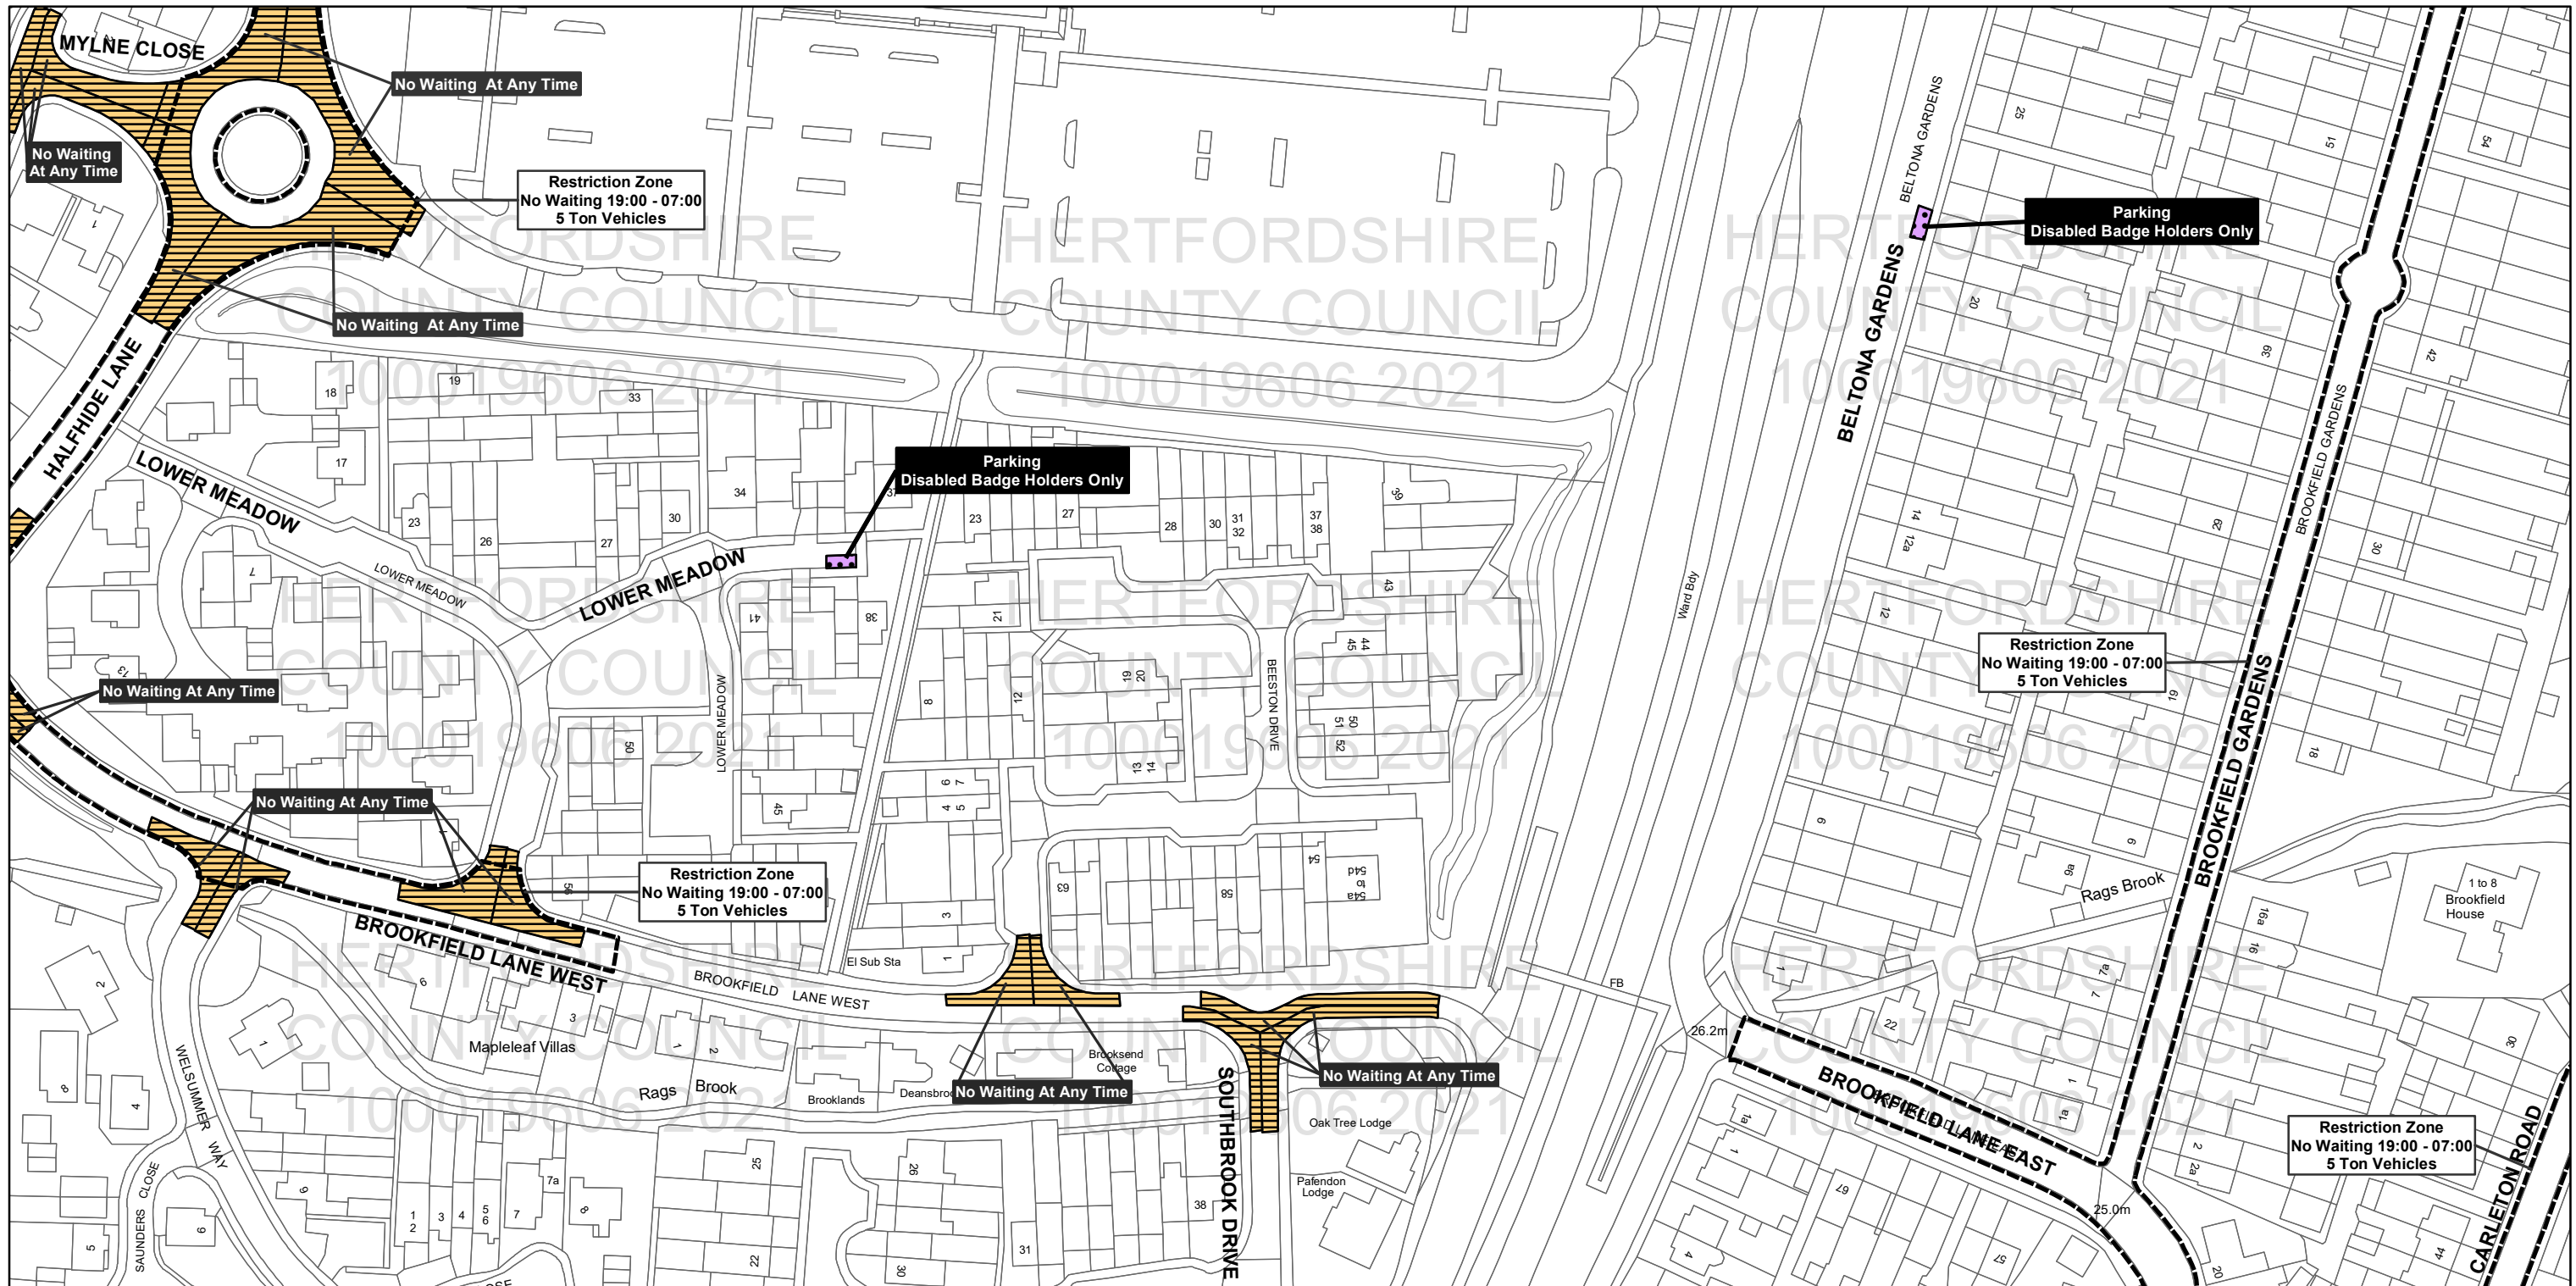

Hertfordshire County Council,
County Hall, Pegs Lane,
Hertford SG13 8DQ

Borough Of Broxbourne,
Borough Offices, Bishops' College
Churchgate Cheshunt
Hertfordshire EN8 9XB

Legend		Other Information	
	No Stopping and No Loading/Unloading and No Waiting		Controlled Parking Zone Boundary
	No Loading/Unloading and No Waiting		Taxi Bays
	No Waiting at Any Time		Multiple Restriction
	Restricted Waiting		Other Restrictions
	Designated Parking Places		Total Restriction Zone (Can Occur in Conjunction with Other Restrictions)
	Paid Parking		
	Voucher and Permit Holders		
	Free Parking		
	Disabled Parking		
	Loading Unloading		

Title: Borough of Broxbourne
Control of Parking Consolidation Order
SCALE: 1:1,250

Based upon the Ordnance Survey material with the permission of Ordnance Survey on behalf of the Controller of Her Majesty's Stationary Office © Crown copyright. Unauthorised reproduction infringes Crown copyright and may lead to prosecution or civil proceedings.
Hertfordshire County Council 100019606, 2021

All areas over which the provisions of the orders apply are defined by the shaded areas as shown on the following plans plus a contiguous area not indicated on the plans of verge and/or footway between the carriageway edge and the highway boundary. At all times current legislation applies to all areas. The plans in this schedule are based upon grid references of the Ordnance Survey National Grid defined by the OSGB36 triangulation.