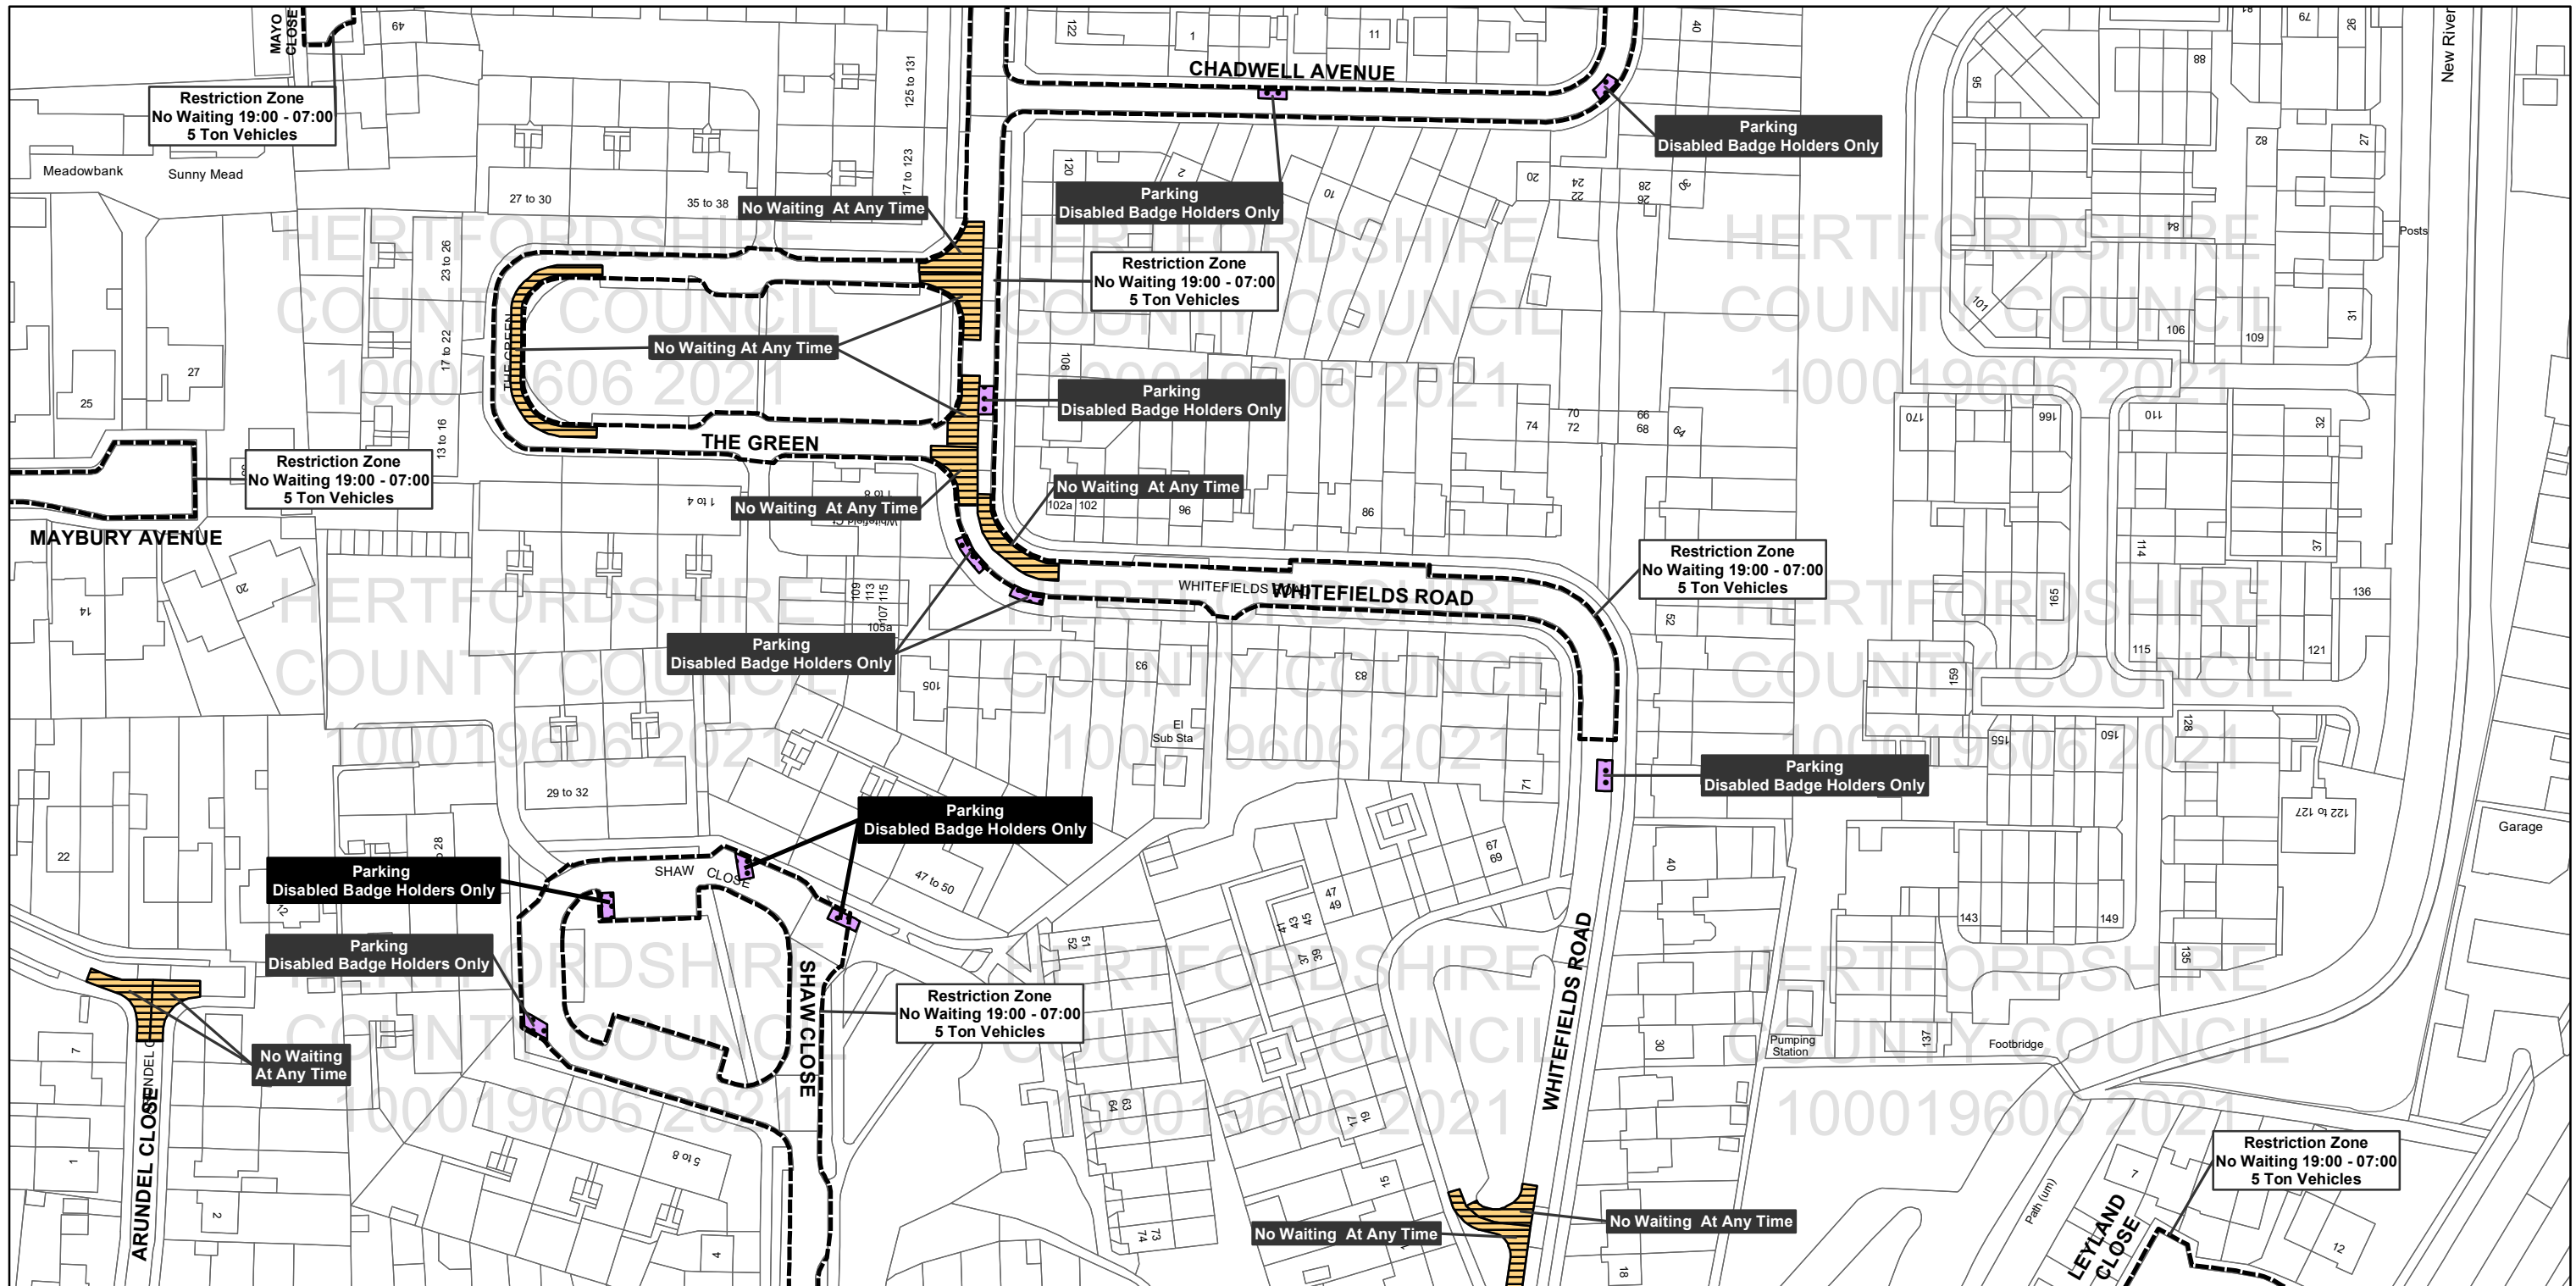

Hertfordshire County Council,  
County Hall, Pegs Lane,  
Hertford SG13 8DQ

Borough Of Broxbourne,  
Borough Offices, Bishops' College  
Churchgate Cheshunt  
Hertfordshire EN8 9XB

Legend		Other Information	
	No Stopping and No Loading/Unloading and No Waiting		Controlled Parking Zone Boundary
	No Loading/Unloading and No Waiting		Taxi Bays
	No Waiting at Any Time		Multiple Restriction
	Restricted Waiting		Other Restrictions
	Paid Parking		Total Restriction Zone (Can Occur in Conjunction with Other Restrictions)
	Voucher and Permit Holders		
	Free Parking		
	Disabled Parking		
	Loading Unloading		

Title: Borough of Broxbourne  
Control of Parking Consolidation Order  
**SCALE: 1:1,250**

Based upon the Ordnance Survey material with the permission of Ordnance Survey on behalf of the Controller of Her Majesty's Stationary Office © Crown copyright. Unauthorised reproduction infringes Crown copyright and may lead to prosecution or civil proceedings.  
Hertfordshire County Council 100019606, 2021

All areas over which the provisions of the orders apply are defined by the shaded areas as shown on the following plans plus a contiguous area not indicated on the plans of verge and/or footway between the carriageway edge and the highway boundary. At all times current legislation applies to all areas. The plans in this schedule are based upon grid references of the Ordnance Survey National Grid defined by the OSGB36 triangulation.