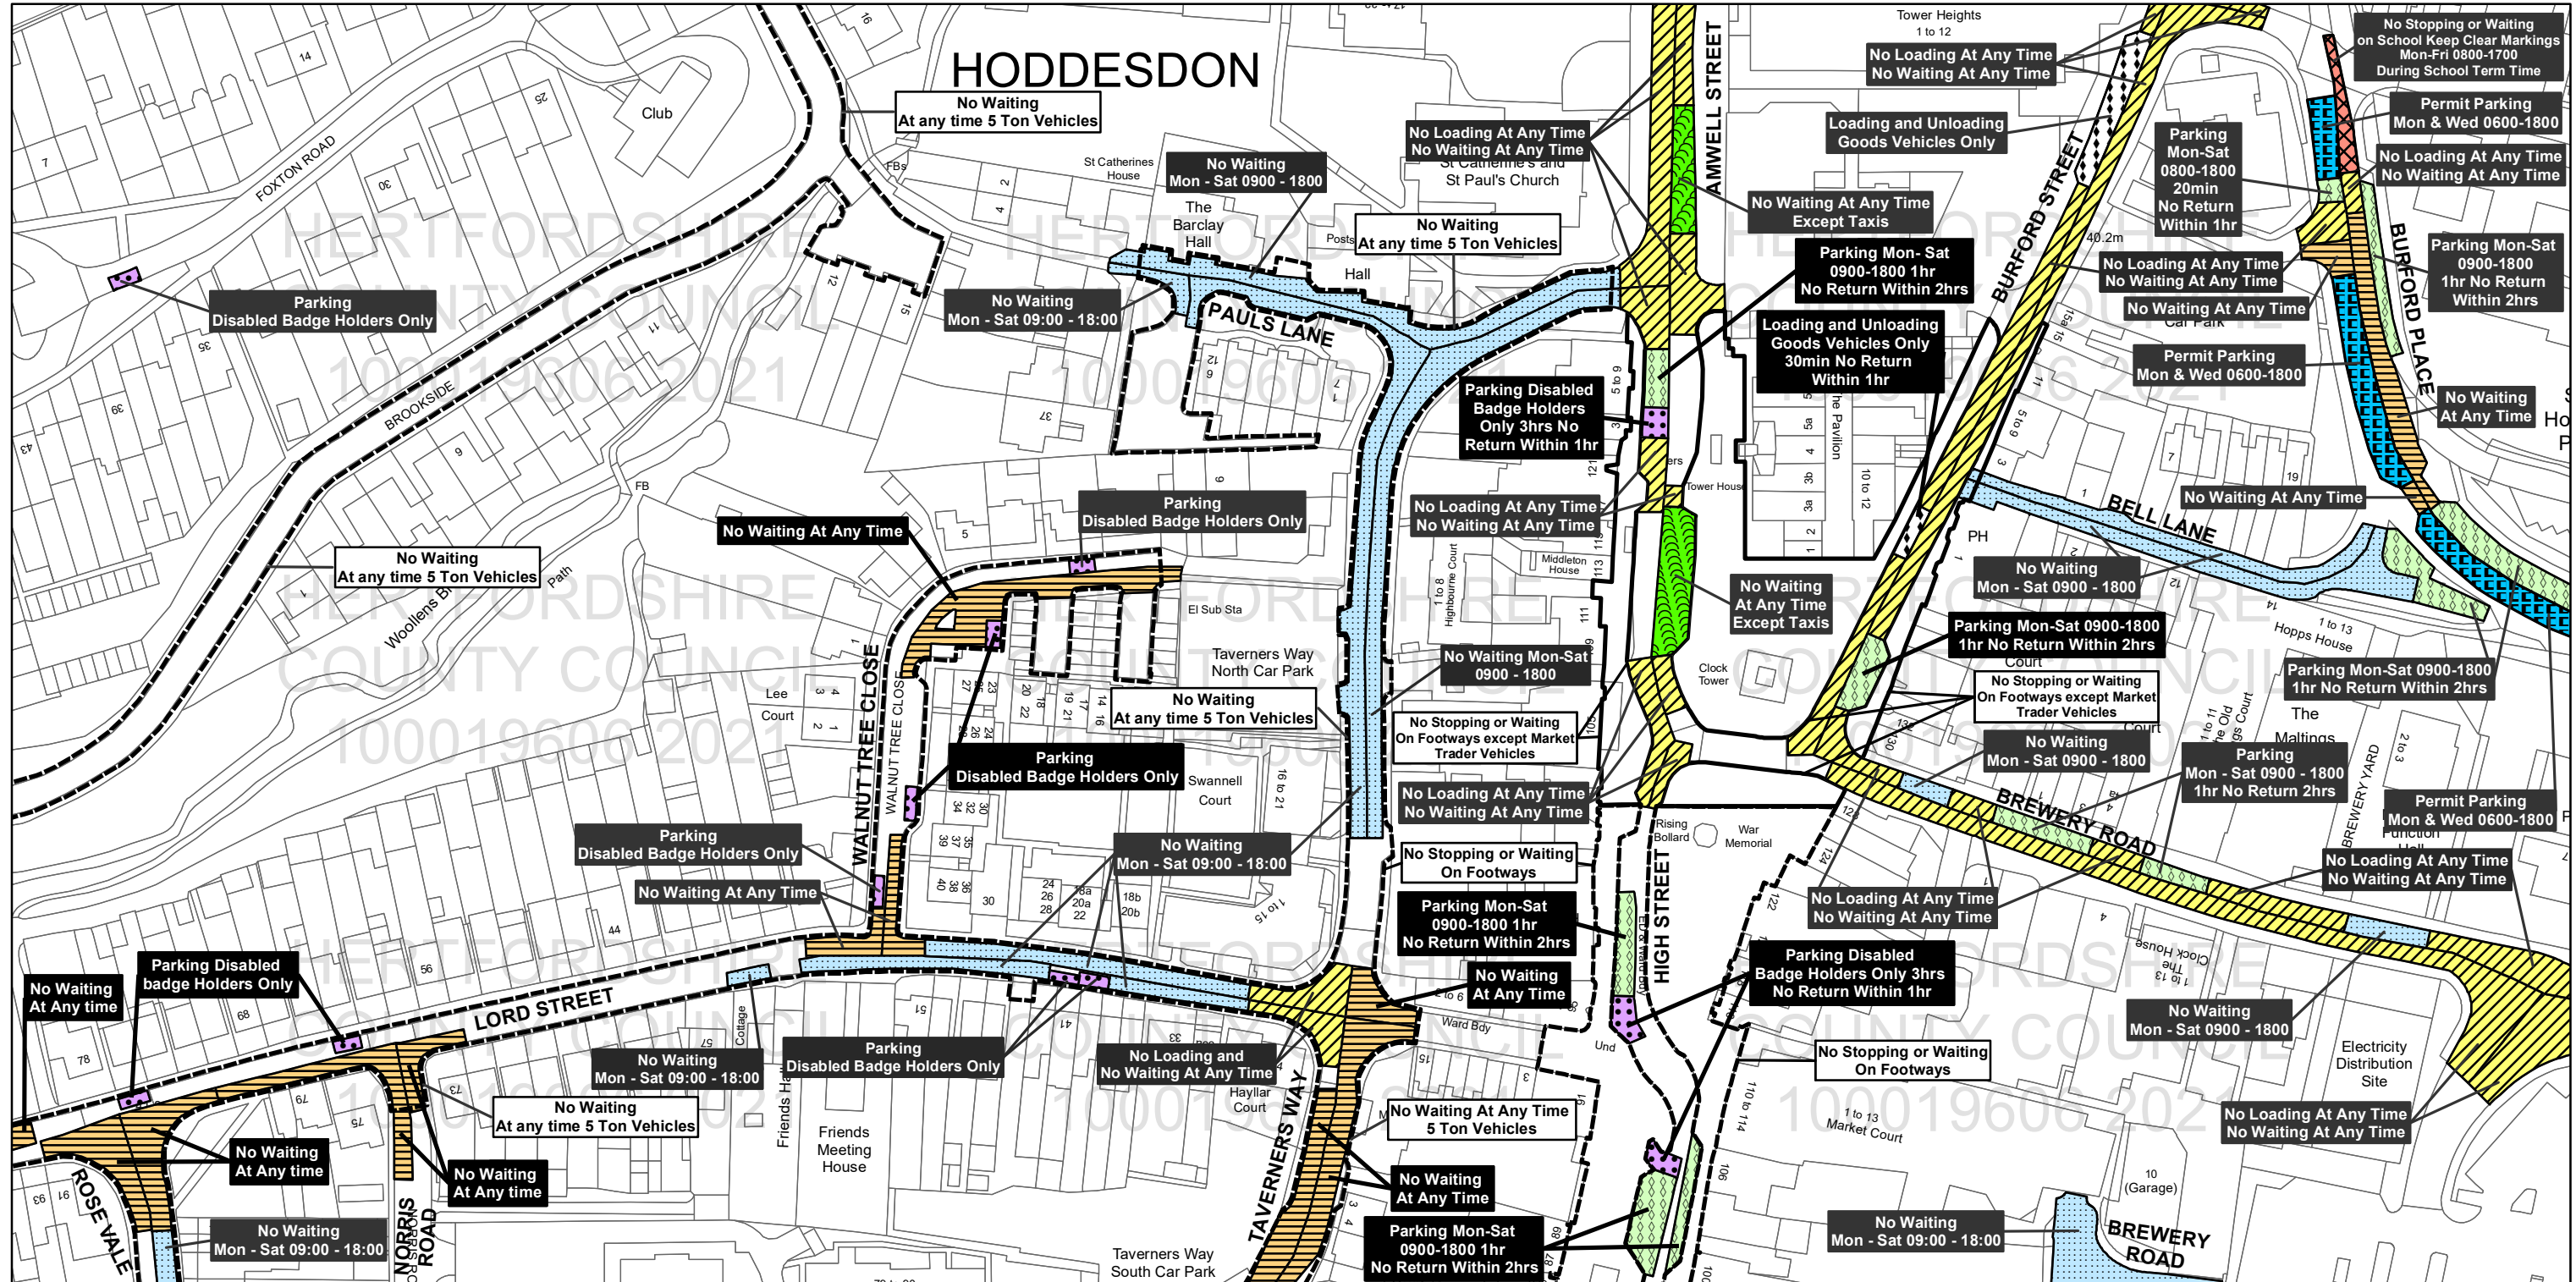

Hertfordshire County Council,
 County Hall, Pegs Lane,
 Hertford SG13 8DQ

Borough Of Broxbourne,
 Borough Offices, Bishops' College
 Churchgate Cheshunt
 Hertfordshire EN8 9XB

Legend		Other Information	
	No Stopping and No Loading/Unloading and No Waiting		Controlled Parking Zone Boundary
	No Loading/Unloading and No Waiting		Taxi Bays
	No Waiting at Any Time		Multiple Restriction
	Restricted Waiting		Other Restrictions
	Designated Parking Places		Total Restriction Zone (Can Occur in Conjunction with Other Restrictions)
	Paid Parking		Loading Unloading
	Voucher and Permit Holders		
	Free Parking		
	Disabled Parking		

Title: Borough of Broxbourne
 Control of Parking Consolidation Order
SCALE: 1:1,250

Based upon the Ordnance Survey material with the permission of Ordnance Survey on behalf of the Controller of Her Majesty's Stationary Office © Crown copyright. Unauthorised reproduction infringes Crown copyright and may lead to prosecution or civil proceedings.
 Hertfordshire County Council 100019606, 2021

All areas over which the provisions of the orders apply are defined by the shaded areas as shown on the following plans plus a contiguous area not indicated on the plans of verge and/or footway between the carriageway edge and the highway boundary. At all times current legislation applies to all areas. The plans in this schedule are based upon grid references of the Ordnance Survey National Grid defined by the OSGB36 triangulation.