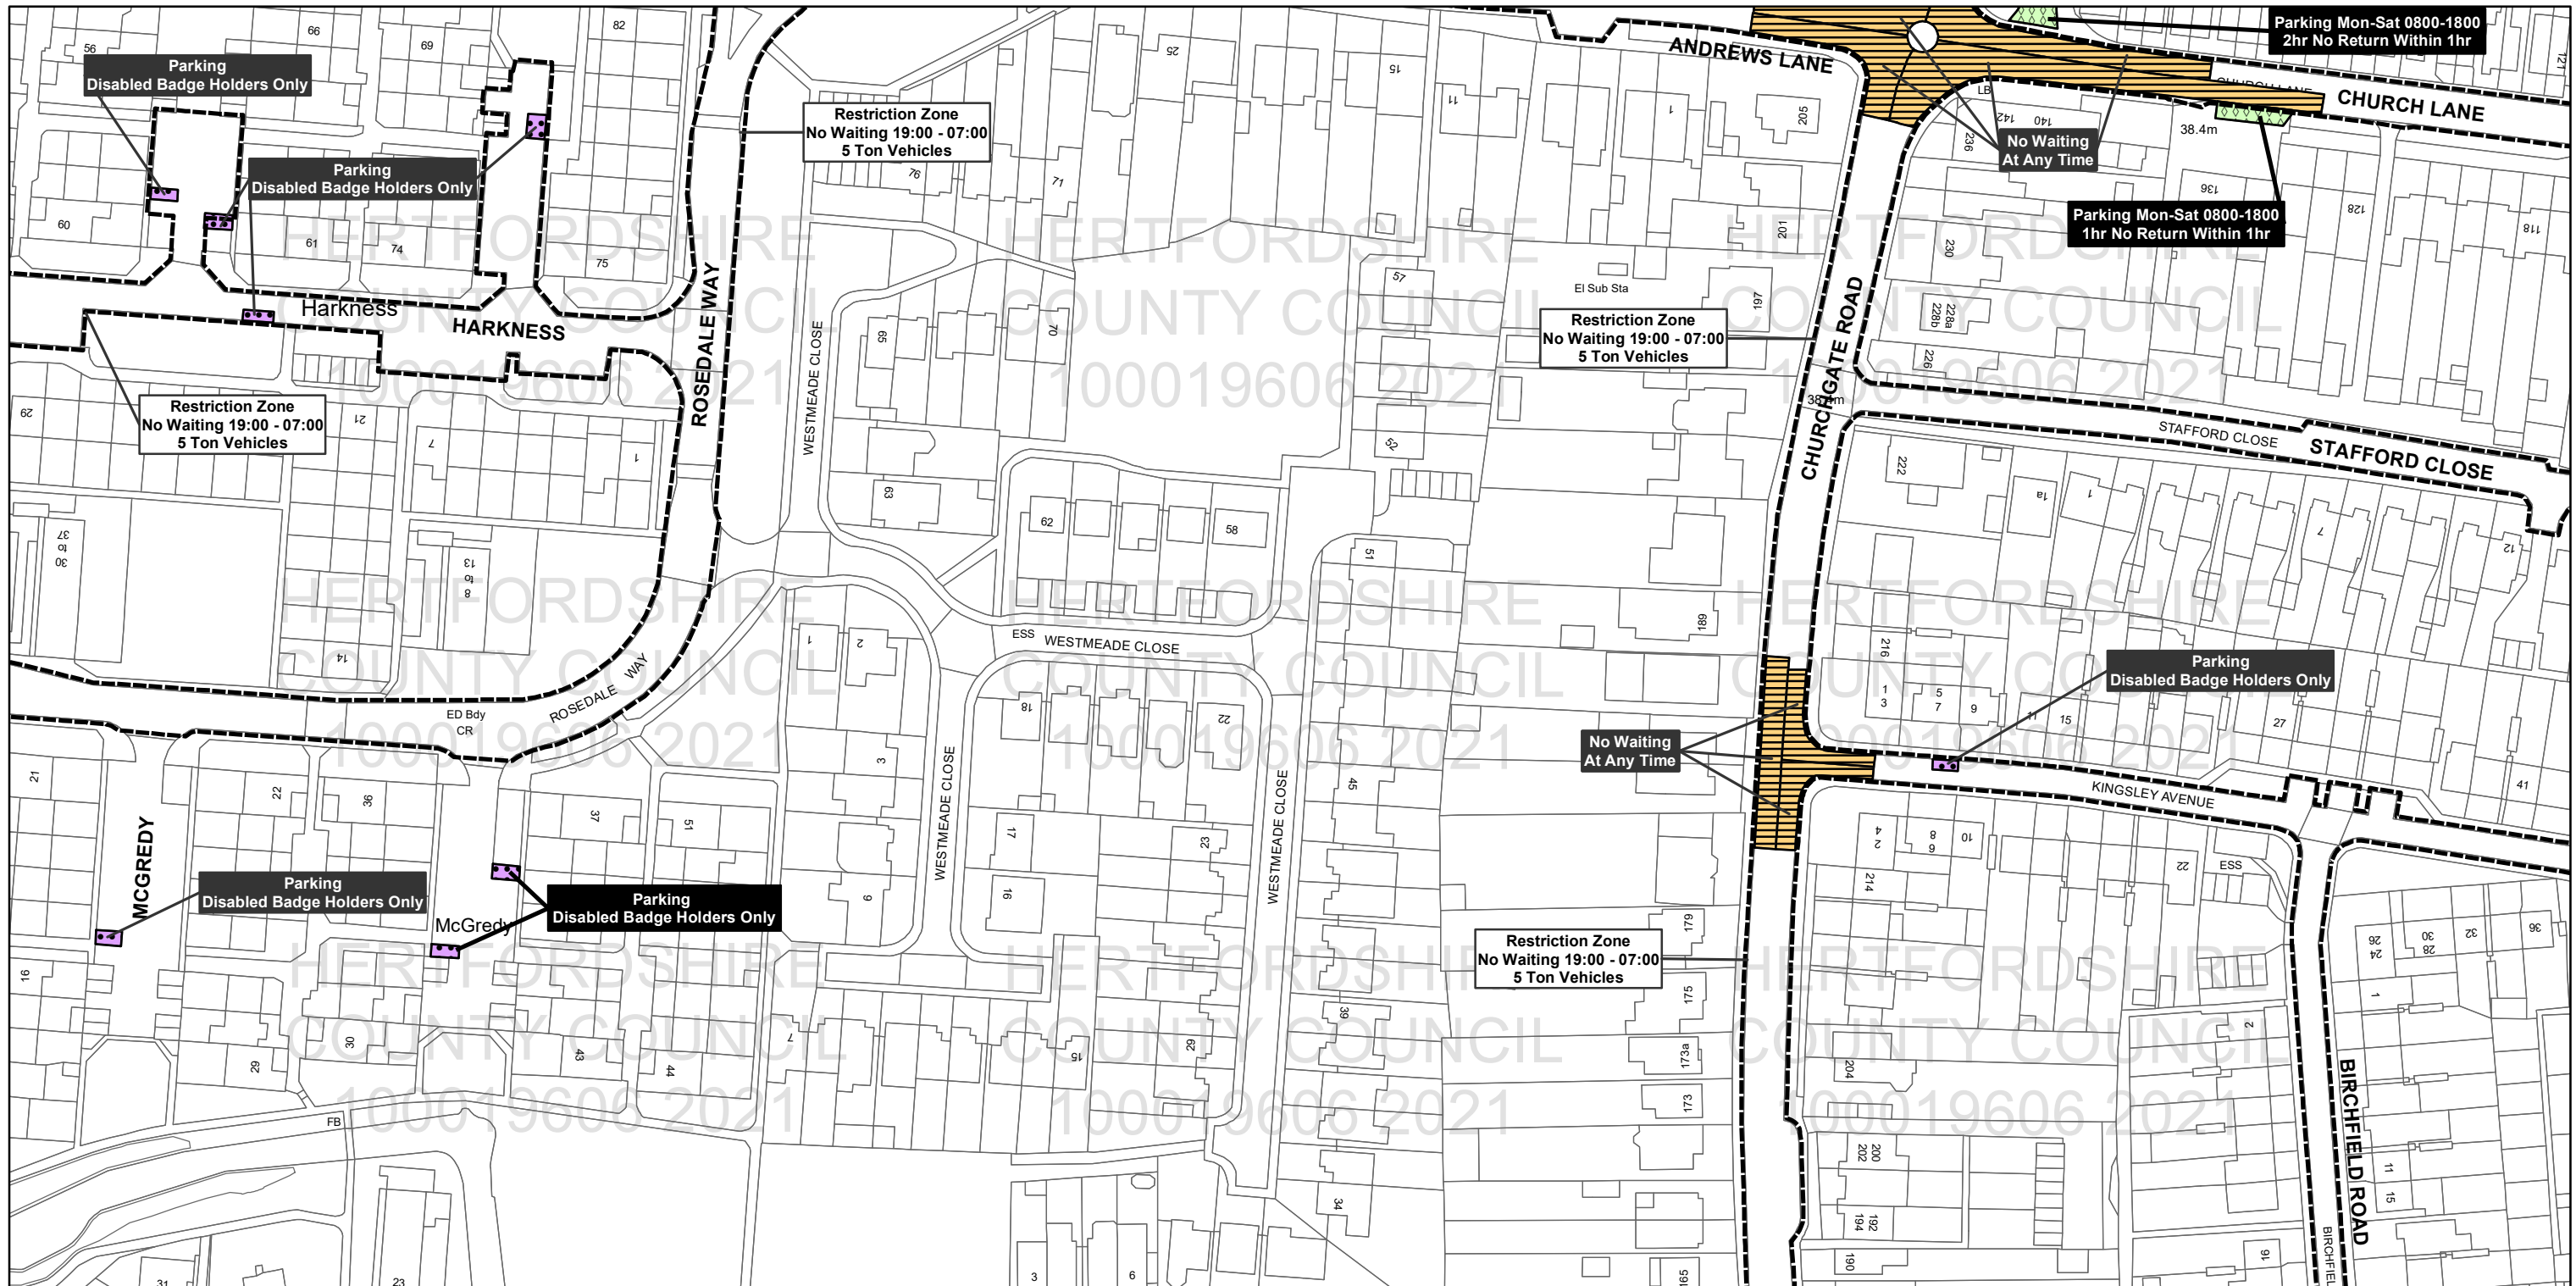

Hertfordshire County Council,
County Hall, Pegs Lane,
Hertford SG13 8DQ

Borough Of Broxbourne,
Borough Offices, Bishops' College
Churchgate Cheshunt
Hertfordshire EN8 9XB

Legend		Other Information	
	No Stopping and No Loading/Unloading and No Waiting		Controlled Parking Zone Boundary
	No Loading/Unloading and No Waiting		Taxi Bays
	No Waiting at Any Time		Multiple Restriction
	Restricted Waiting		Other Restrictions
	Designated Parking Places		Total Restriction Zone (Can Occur in Conjunction with Other Restrictions)
	Paid Parking		
	Voucher and Permit Holders		
	Free Parking		
	Disabled Parking		
	Loading Unloading		

Title: Borough of Broxbourne
Control of Parking Consolidation Order
SCALE: 1:1,250

Based upon the Ordnance Survey material with the permission of Ordnance Survey on behalf of the Controller of Her Majesty's Stationary Office © Crown copyright. Unauthorised reproduction infringes Crown copyright and may lead to prosecution or civil proceedings.
Hertfordshire County Council 100019606, 2021

All areas over which the provisions of the orders apply are defined by the shaded areas as shown on the following plans plus a contiguous area not indicated on the plans of verge and/or footway between the carriageway edge and the highway boundary. At all times current legislation applies to all areas. The plans in this schedule are based upon grid references of the Ordnance Survey National Grid defined by the OSGB36 triangulation.