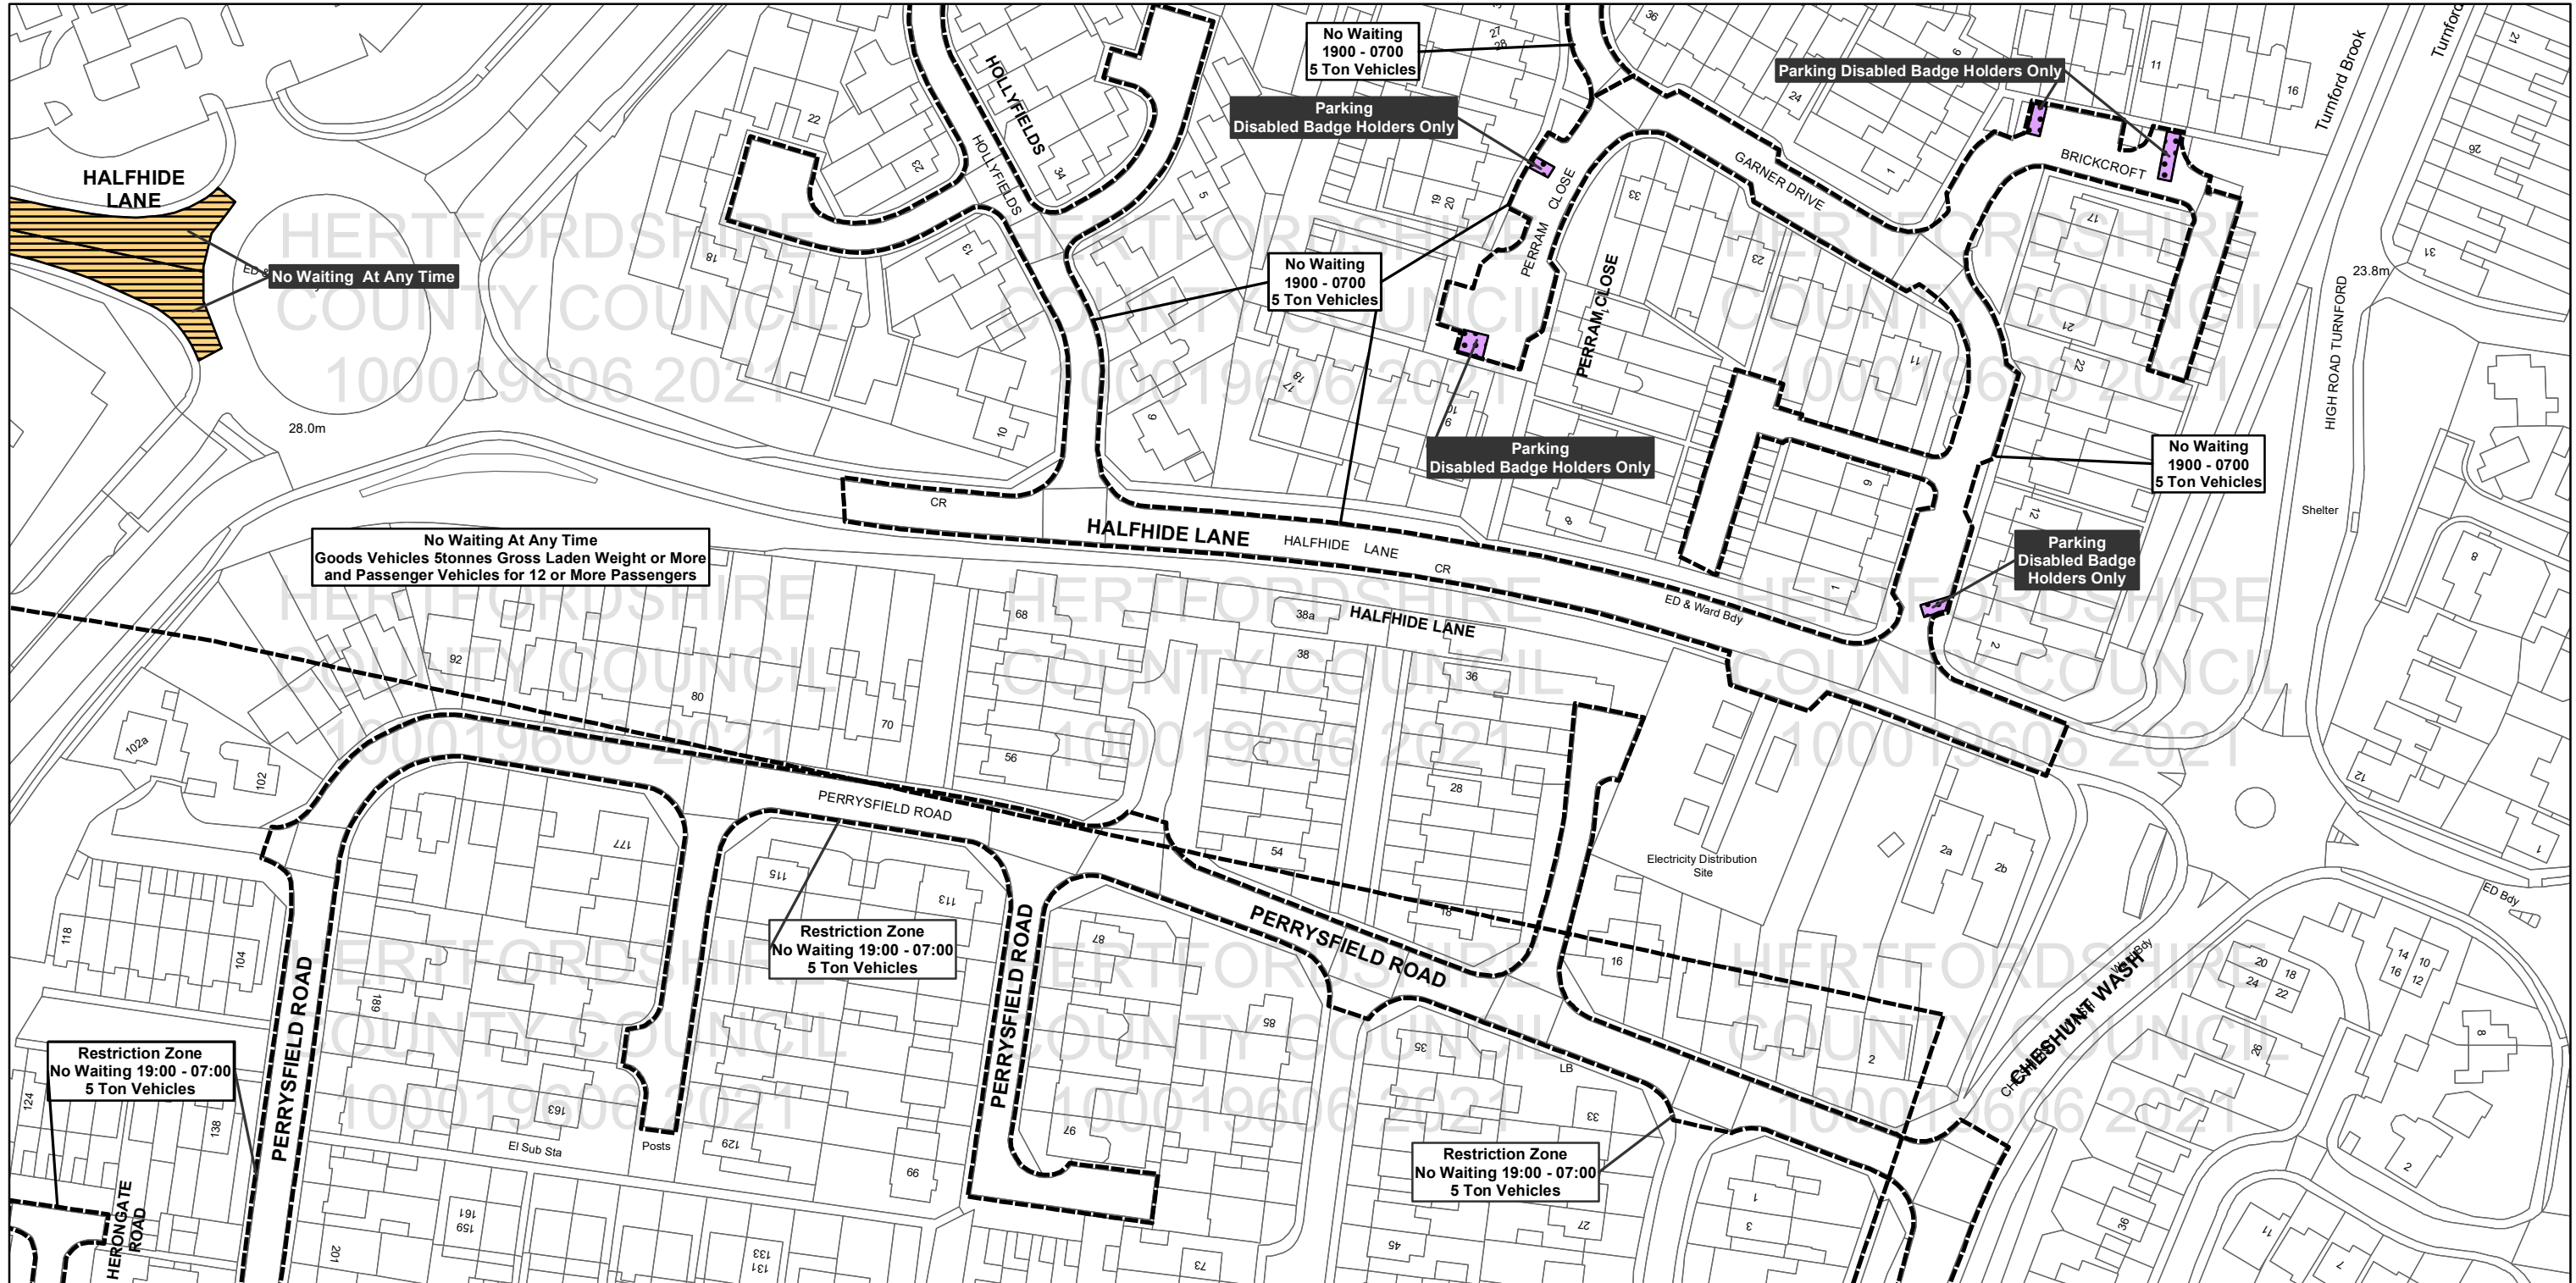

Hertfordshire County Council,
County Hall, Pegs Lane,
Hertford SG13 8DQ

Borough Of Broxbourne,
Borough Offices, Bishops' College
Churchgate Cheshunt
Hertfordshire EN8 9XB

Legend		Other Information	
	No Stopping and No Loading/Unloading and No Waiting		Controlled Parking Zone Boundary
	No Loading/Unloading and No Waiting		Taxi Bays
	No Waiting at Any Time		Multiple Restriction
	Restricted Waiting		Other Restrictions
	Designated Parking Places		Total Restriction Zone (Can Occur in Conjunction with Other Restrictions)
	Paid Parking		
	Voucher and Permit Holders		
	Free Parking		
	Disabled Parking		
	Loading Unloading		

Title: Borough of Broxbourne
Control of Parking Consolidation Order
SCALE: 1:1,250

Based upon the Ordnance Survey material with the permission of Ordnance Survey on behalf of the Controller of Her Majesty's Stationary Office © Crown copyright. Unauthorised reproduction infringes Crown copyright and may lead to prosecution or civil proceedings.
Hertfordshire County Council 100019606, 2021

All areas over which the provisions of the orders apply are defined by the shaded areas as shown on the following plans plus a contiguous area not indicated on the plans of verge and/or footway between the carriageway edge and the highway boundary. At all times current legislation applies to all areas. The plans in this schedule are based upon grid references of the Ordnance Survey National Grid defined by the OSGB36 triangulation.