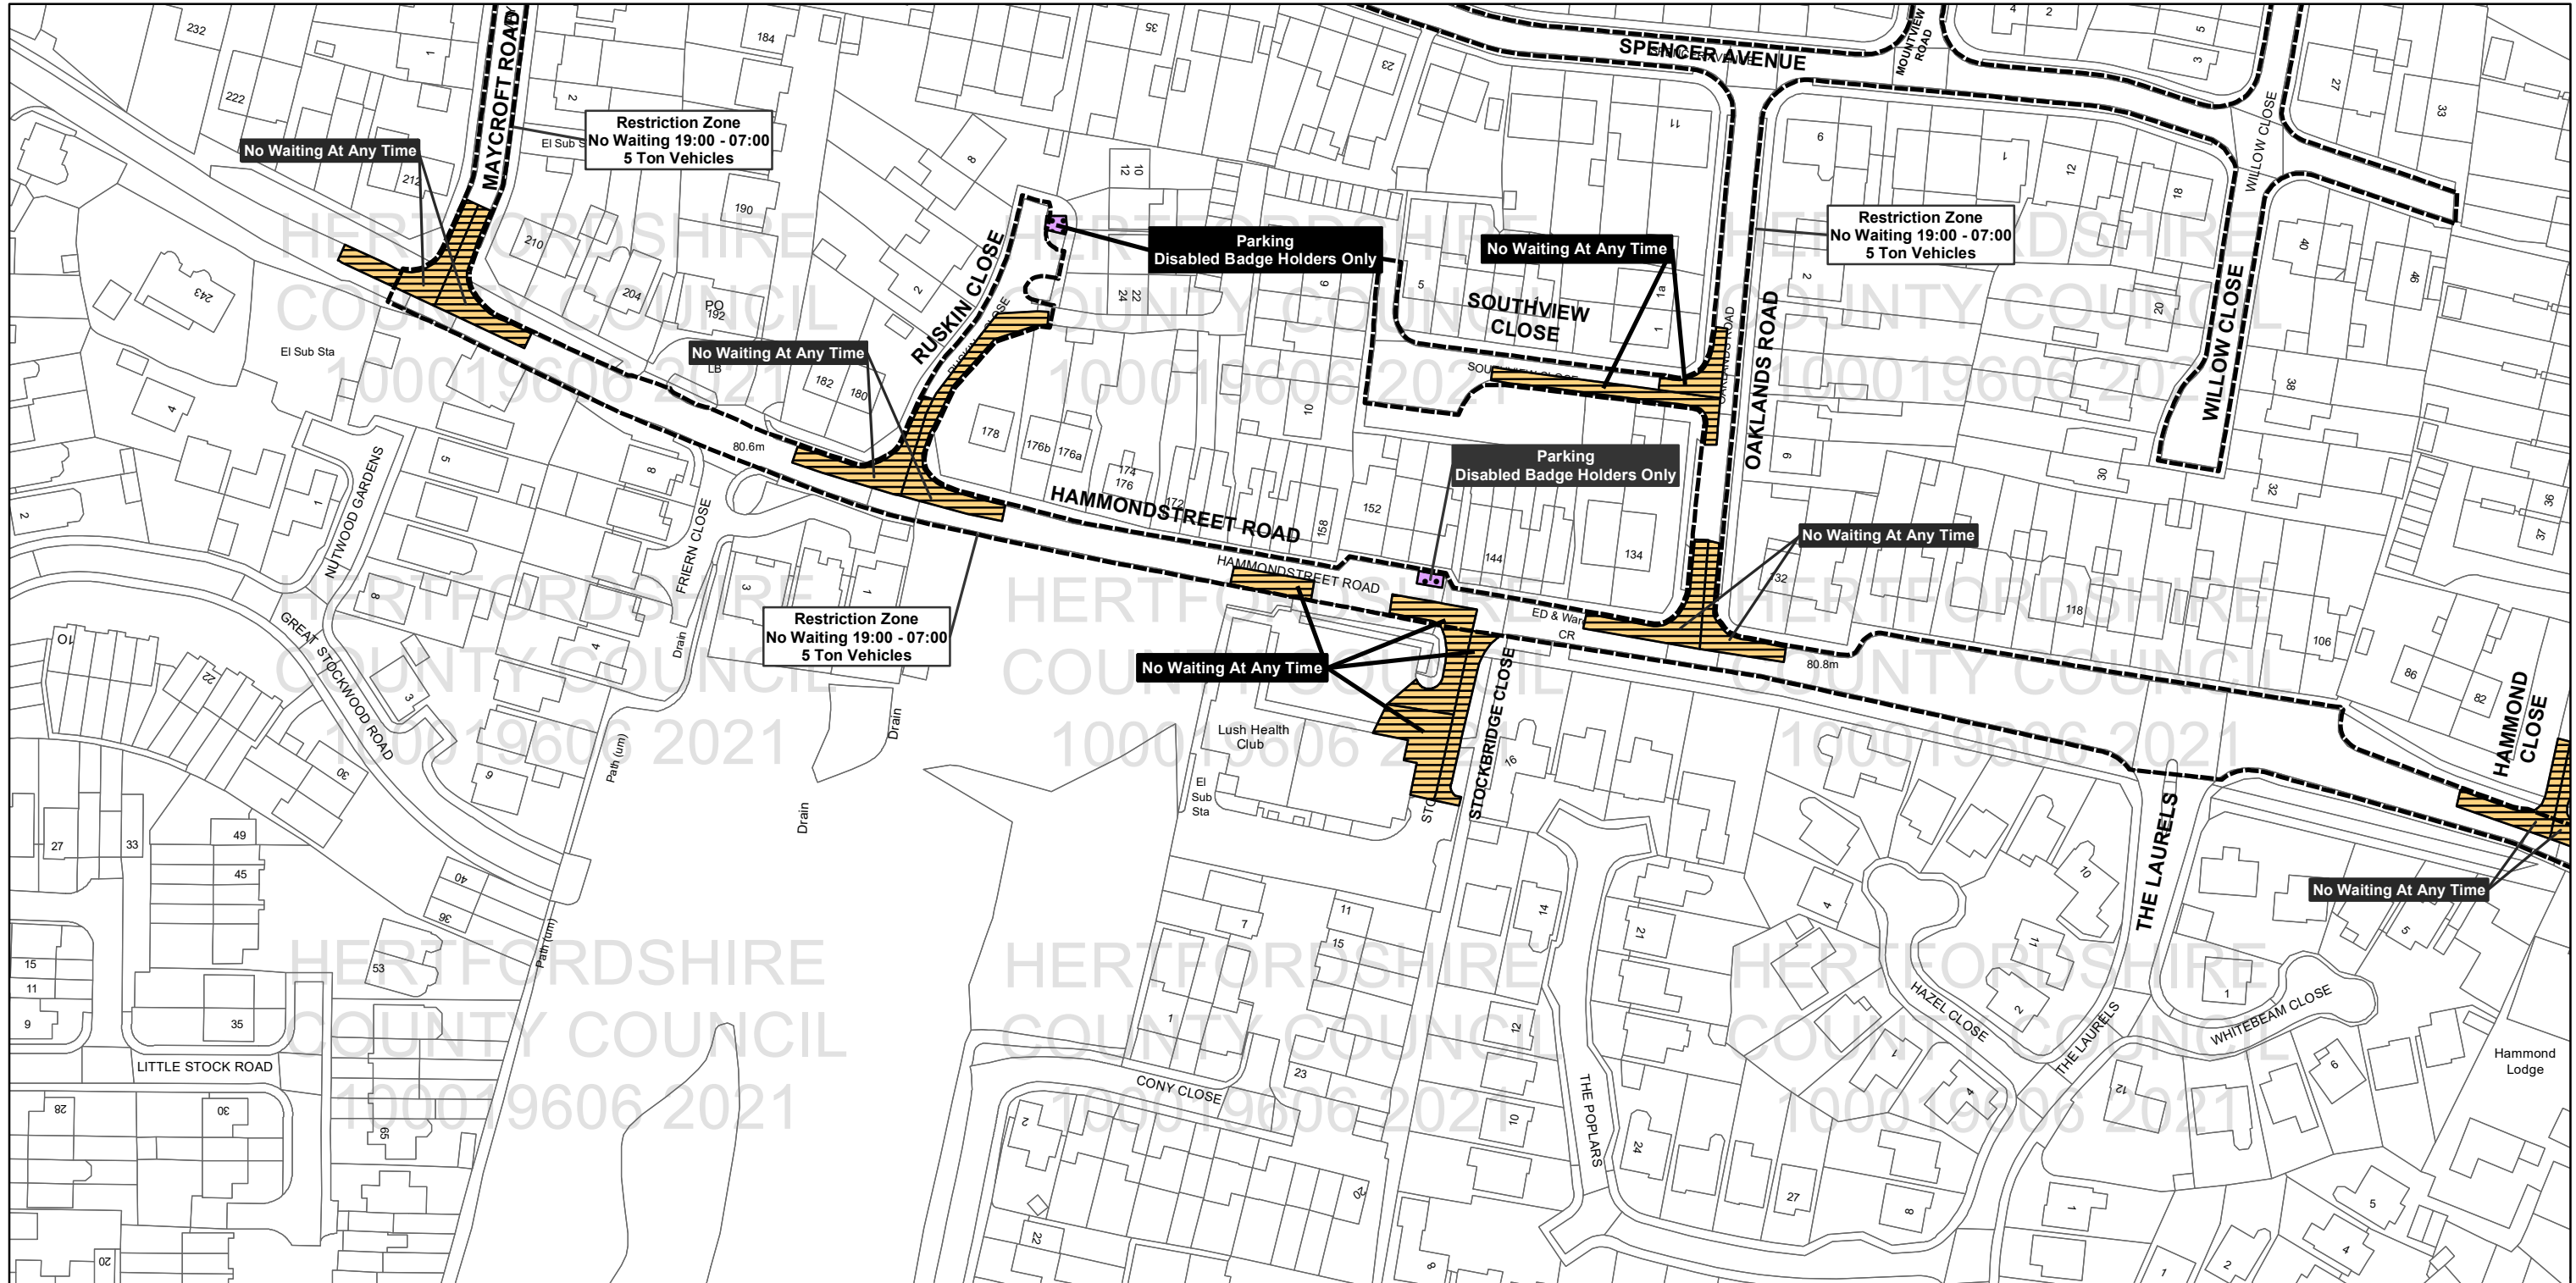

Hertfordshire County Council,
County Hall, Pegs Lane,
Hertford SG13 8DQ

Borough Of Broxbourne,
Borough Offices, Bishops' College
Churchgate Cheshunt
Hertfordshire EN8 9XB

Legend		Other Information	
	No Stopping and No Loading/Unloading and No Waiting		Controlled Parking Zone Boundary
	No Loading/Unloading and No Waiting		Taxi Bays
	No Waiting at Any Time		Multiple Restriction
	Restricted Waiting		Other Restrictions
	Designated Parking Places		Total Restriction Zone (Can Occur in Conjunction with Other Restrictions)
	Paid Parking		
	Voucher and Permit Holders		
	Free Parking		
	Disabled Parking		
	Loading Unloading		

Title: Borough of Broxbourne
Control of Parking Consolidation Order
SCALE: 1:1,250

Based upon the Ordnance Survey material with the permission of Ordnance Survey on behalf of the Controller of Her Majesty's Stationary Office © Crown copyright. Unauthorised reproduction infringes Crown copyright and may lead to prosecution or civil proceedings.
Hertfordshire County Council 100019606, 2021

All areas over which the provisions of the orders apply are defined by the shaded areas as shown on the following plans plus a contiguous area not indicated on the plans of verge and/or footway between the carriageway edge and the highway boundary. At all times current legislation applies to all areas. The plans in this schedule are based upon grid references of the Ordnance Survey National Grid defined by the OSGB36 triangulation.