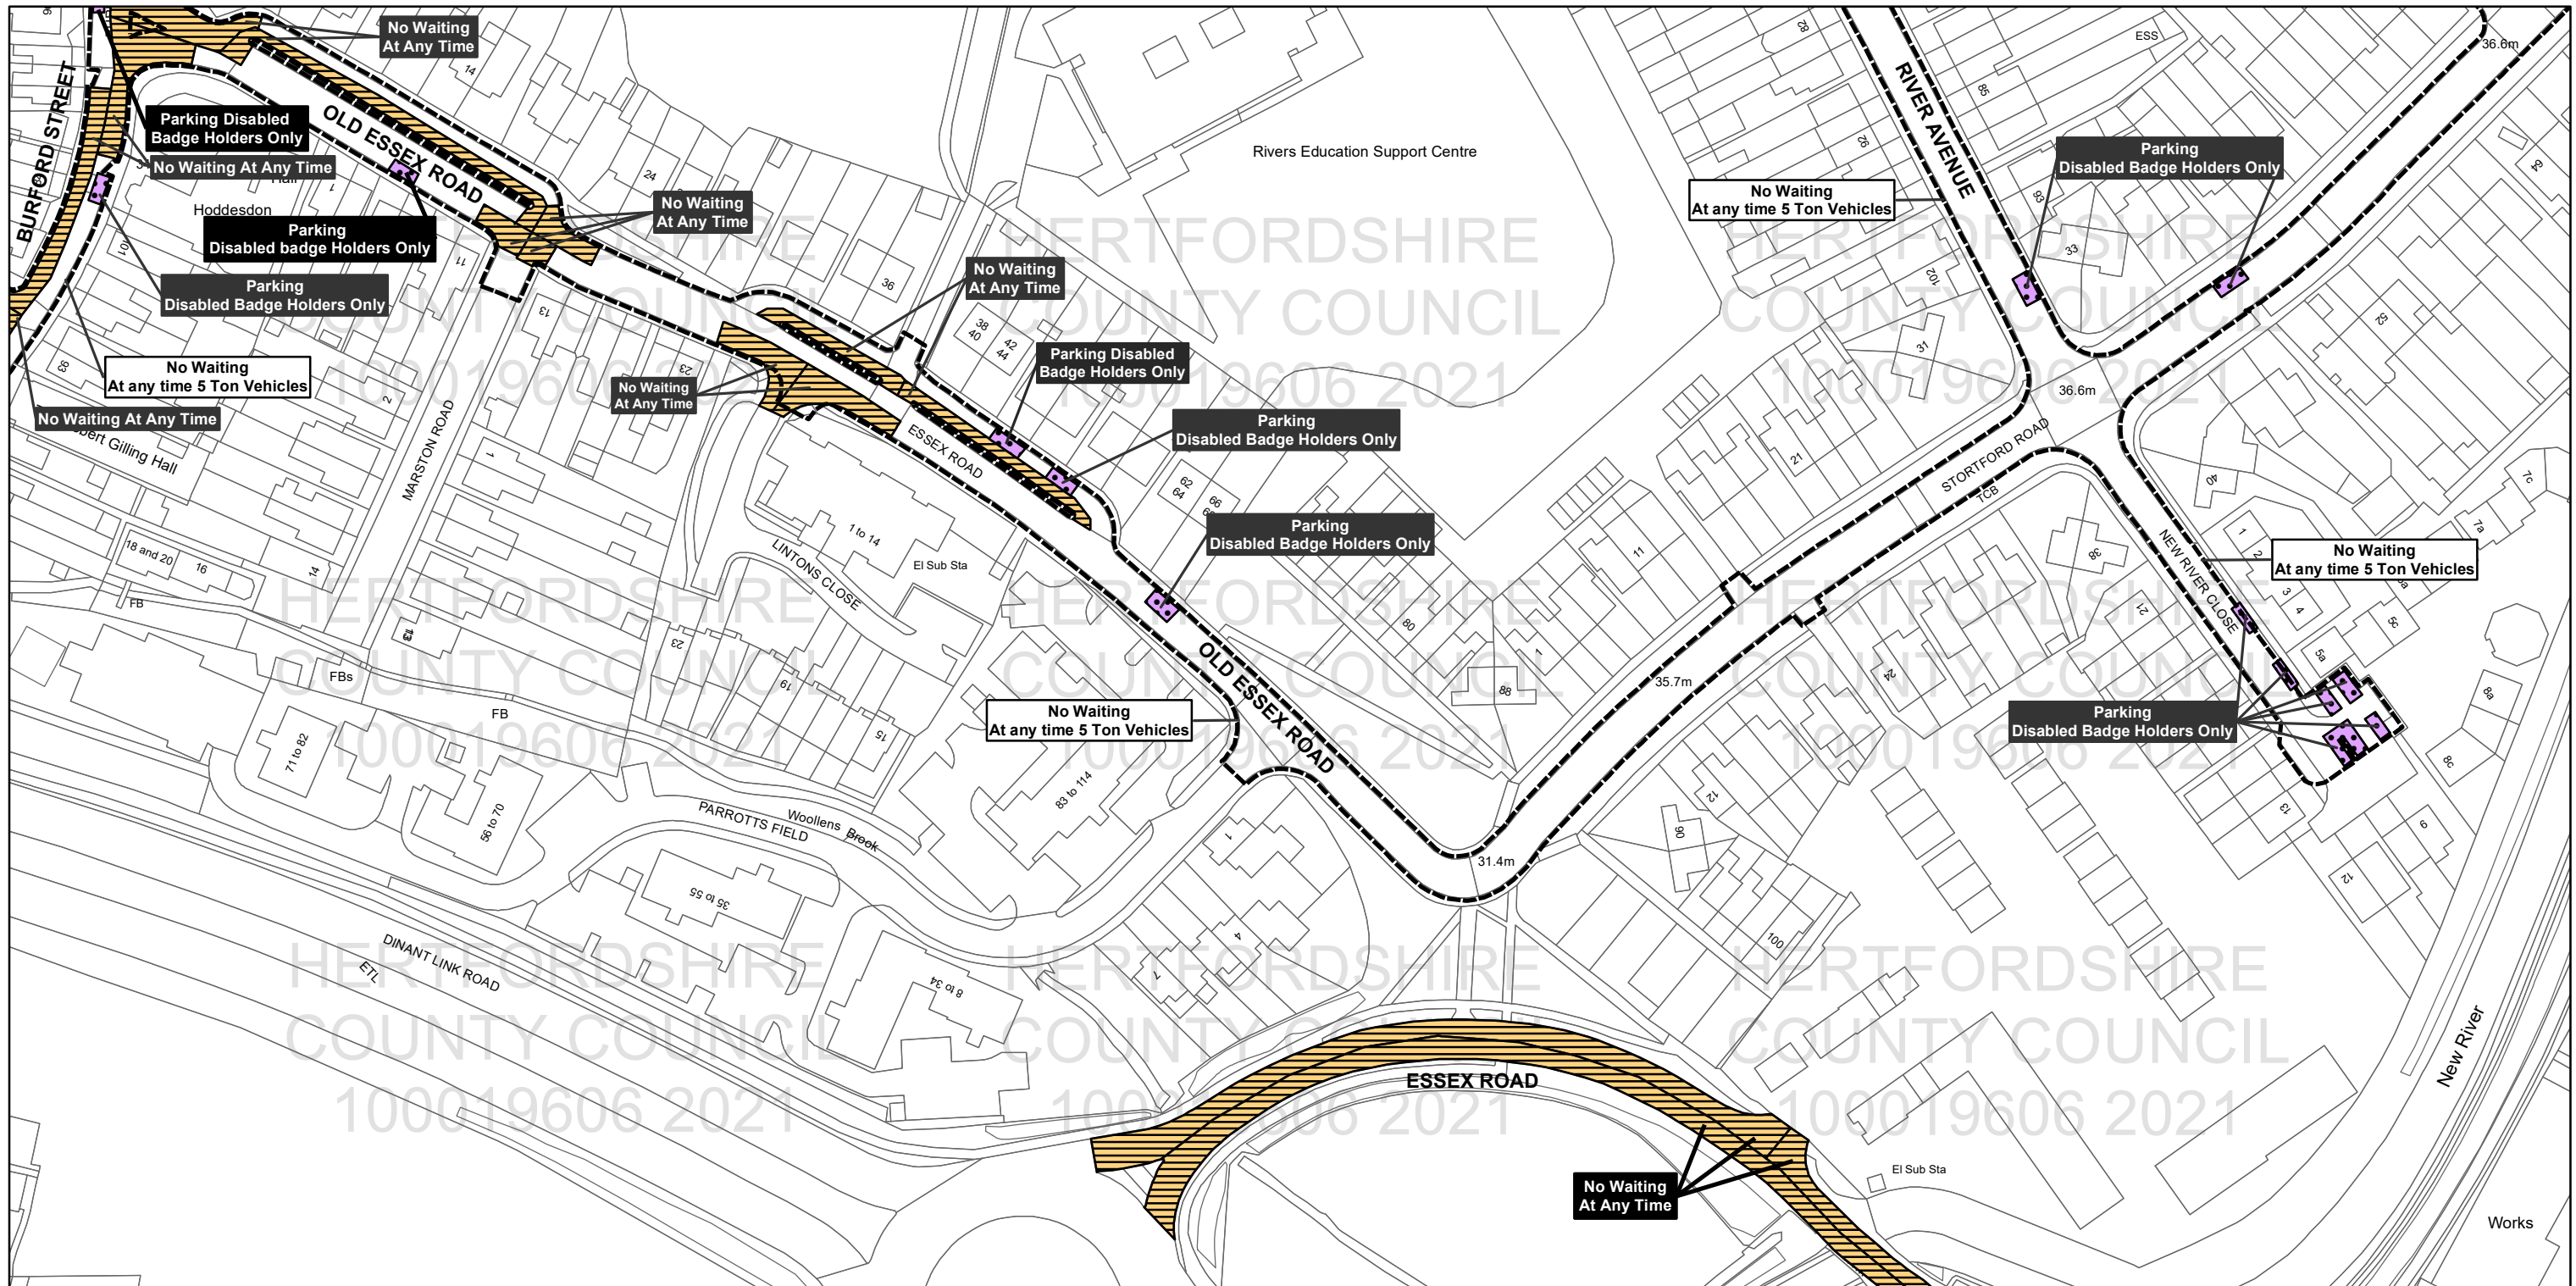

### Legend

Parking prohibitions and Restrictions	Designated Parking Places	Other Prohibitions Restrictions or Parking	Other Information
No Stopping and No Loading/Unloading and No Waiting	Paid Parking	Taxi Bays	Controlled Parking Zone Boundary
No Loading/Unloading and No Waiting	Voucher and Permit Holders	Multiple Restriction	
No Waiting at Any Time	Free Parking	Other Restrictions	
Restricted Waiting	Disabled Parking	Total Restriction Zone (Can Occur in Conjunction with Other Restrictions)	
	Loading Unloading		

At original drawing size this line represents 100mm

## Title: Borough of Broxbourne Control of Parking Consolidation Order

**SCALE: 1:1,250**

Based upon the Ordnance Survey material with the permission of Ordnance Survey on behalf of the Controller of Her Majesty's Stationary Office © Crown copyright. Unauthorised reproduction infringes Crown copyright and may lead to prosecution or civil proceedings.  
Hertfordshire County Council 100019606, 2021

All areas over which the provisions of the orders apply are defined by the shaded areas as shown on the following plans plus a contiguous area not indicated on the plans of verge and/or footway between the carriageway edge and the highway boundary. At all times current legislation applies to all areas. The plans in this schedule are based upon grid references of the Ordnance Survey National Grid defined by the OSGB36 triangulation.