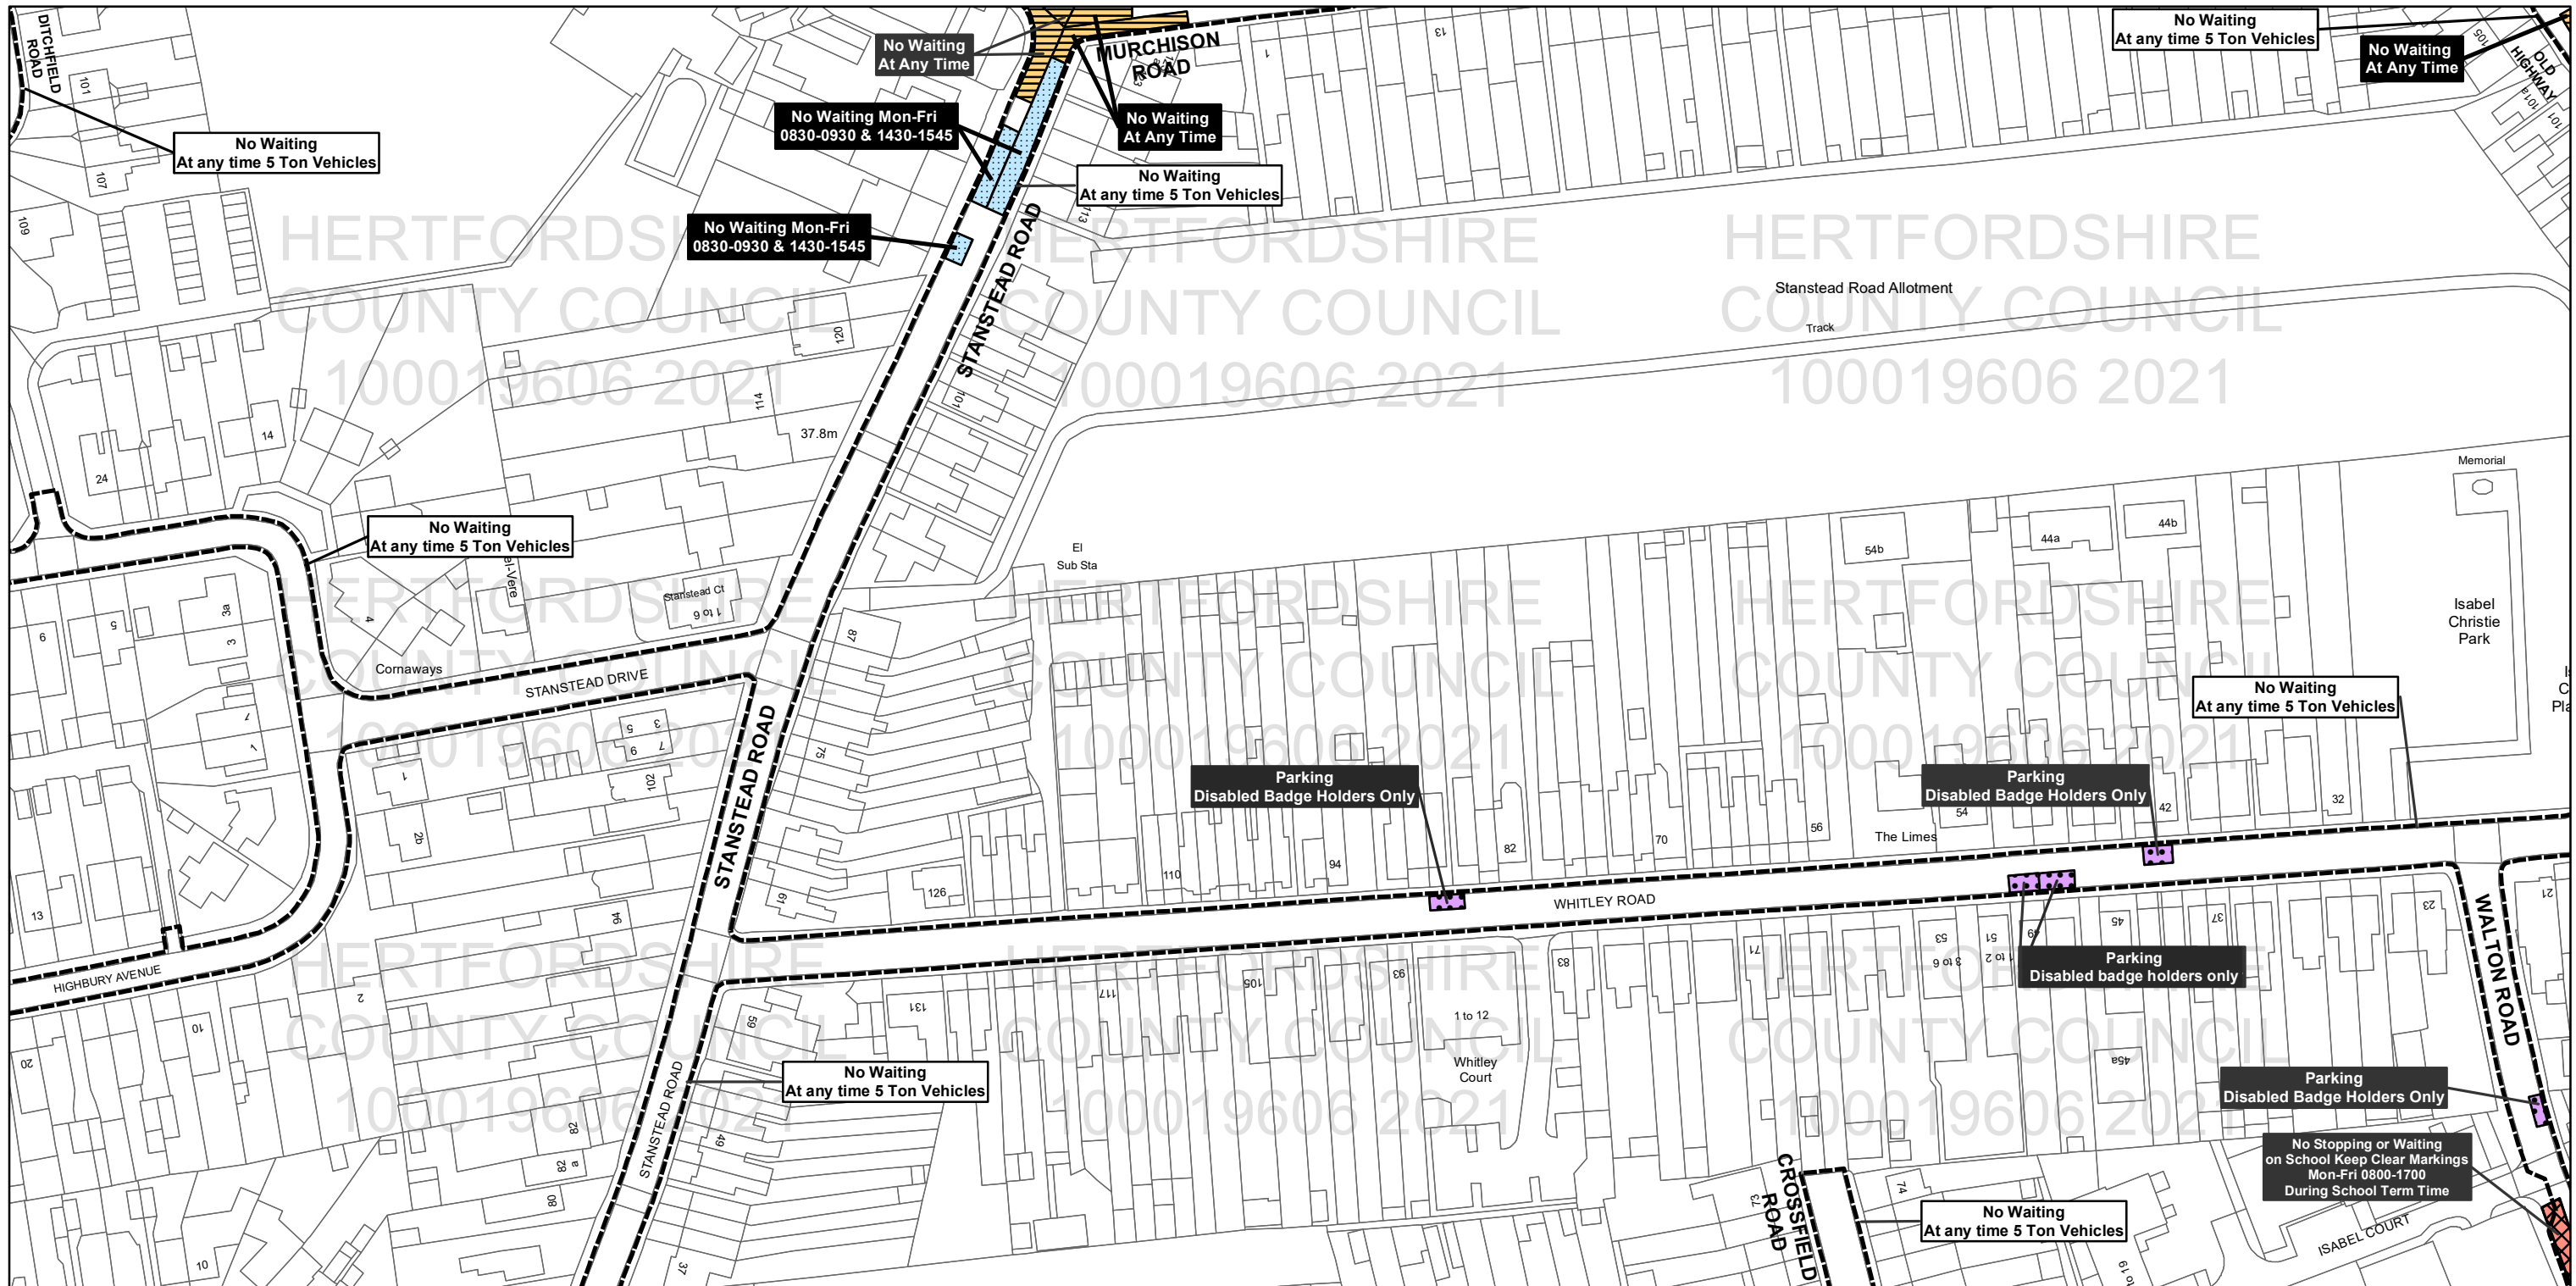

Hertfordshire County Council,
County Hall, Pegs Lane,
Hertford SG13 8DQ

Borough Of Broxbourne,
Borough Offices, Bishops' College
Churchgate Cheshunt
Hertfordshire EN8 9XB

Legend		Other Information	
	No Stopping and No Loading/Unloading and No Waiting		Controlled Parking Zone Boundary
	No Loading/Unloading and No Waiting		Taxi Bays
	No Waiting at Any Time		Multiple Restriction
	Restricted Waiting		Other Restrictions
	Paid Parking		Total Restriction Zone (Can Occur in Conjunction with Other Restrictions)
	Voucher and Permit Holders		Loading Unloading
	Free Parking		
	Disabled Parking		

Title: Borough of Broxbourne
Control of Parking Consolidation Order
SCALE: 1:1,250

Based upon the Ordnance Survey material with the permission of Ordnance Survey on behalf of the Controller of Her Majesty's Stationary Office © Crown copyright. Unauthorised reproduction infringes Crown copyright and may lead to prosecution or civil proceedings.
Hertfordshire County Council 100019606, 2021

All areas over which the provisions of the orders apply are defined by the shaded areas as shown on the following plans plus a contiguous area not indicated on the plans of verge and/or footway between the carriageway edge and the highway boundary. At all times current legislation applies to all areas. The plans in this schedule are based upon grid references of the Ordnance Survey National Grid defined by the OSGB36 triangulation.