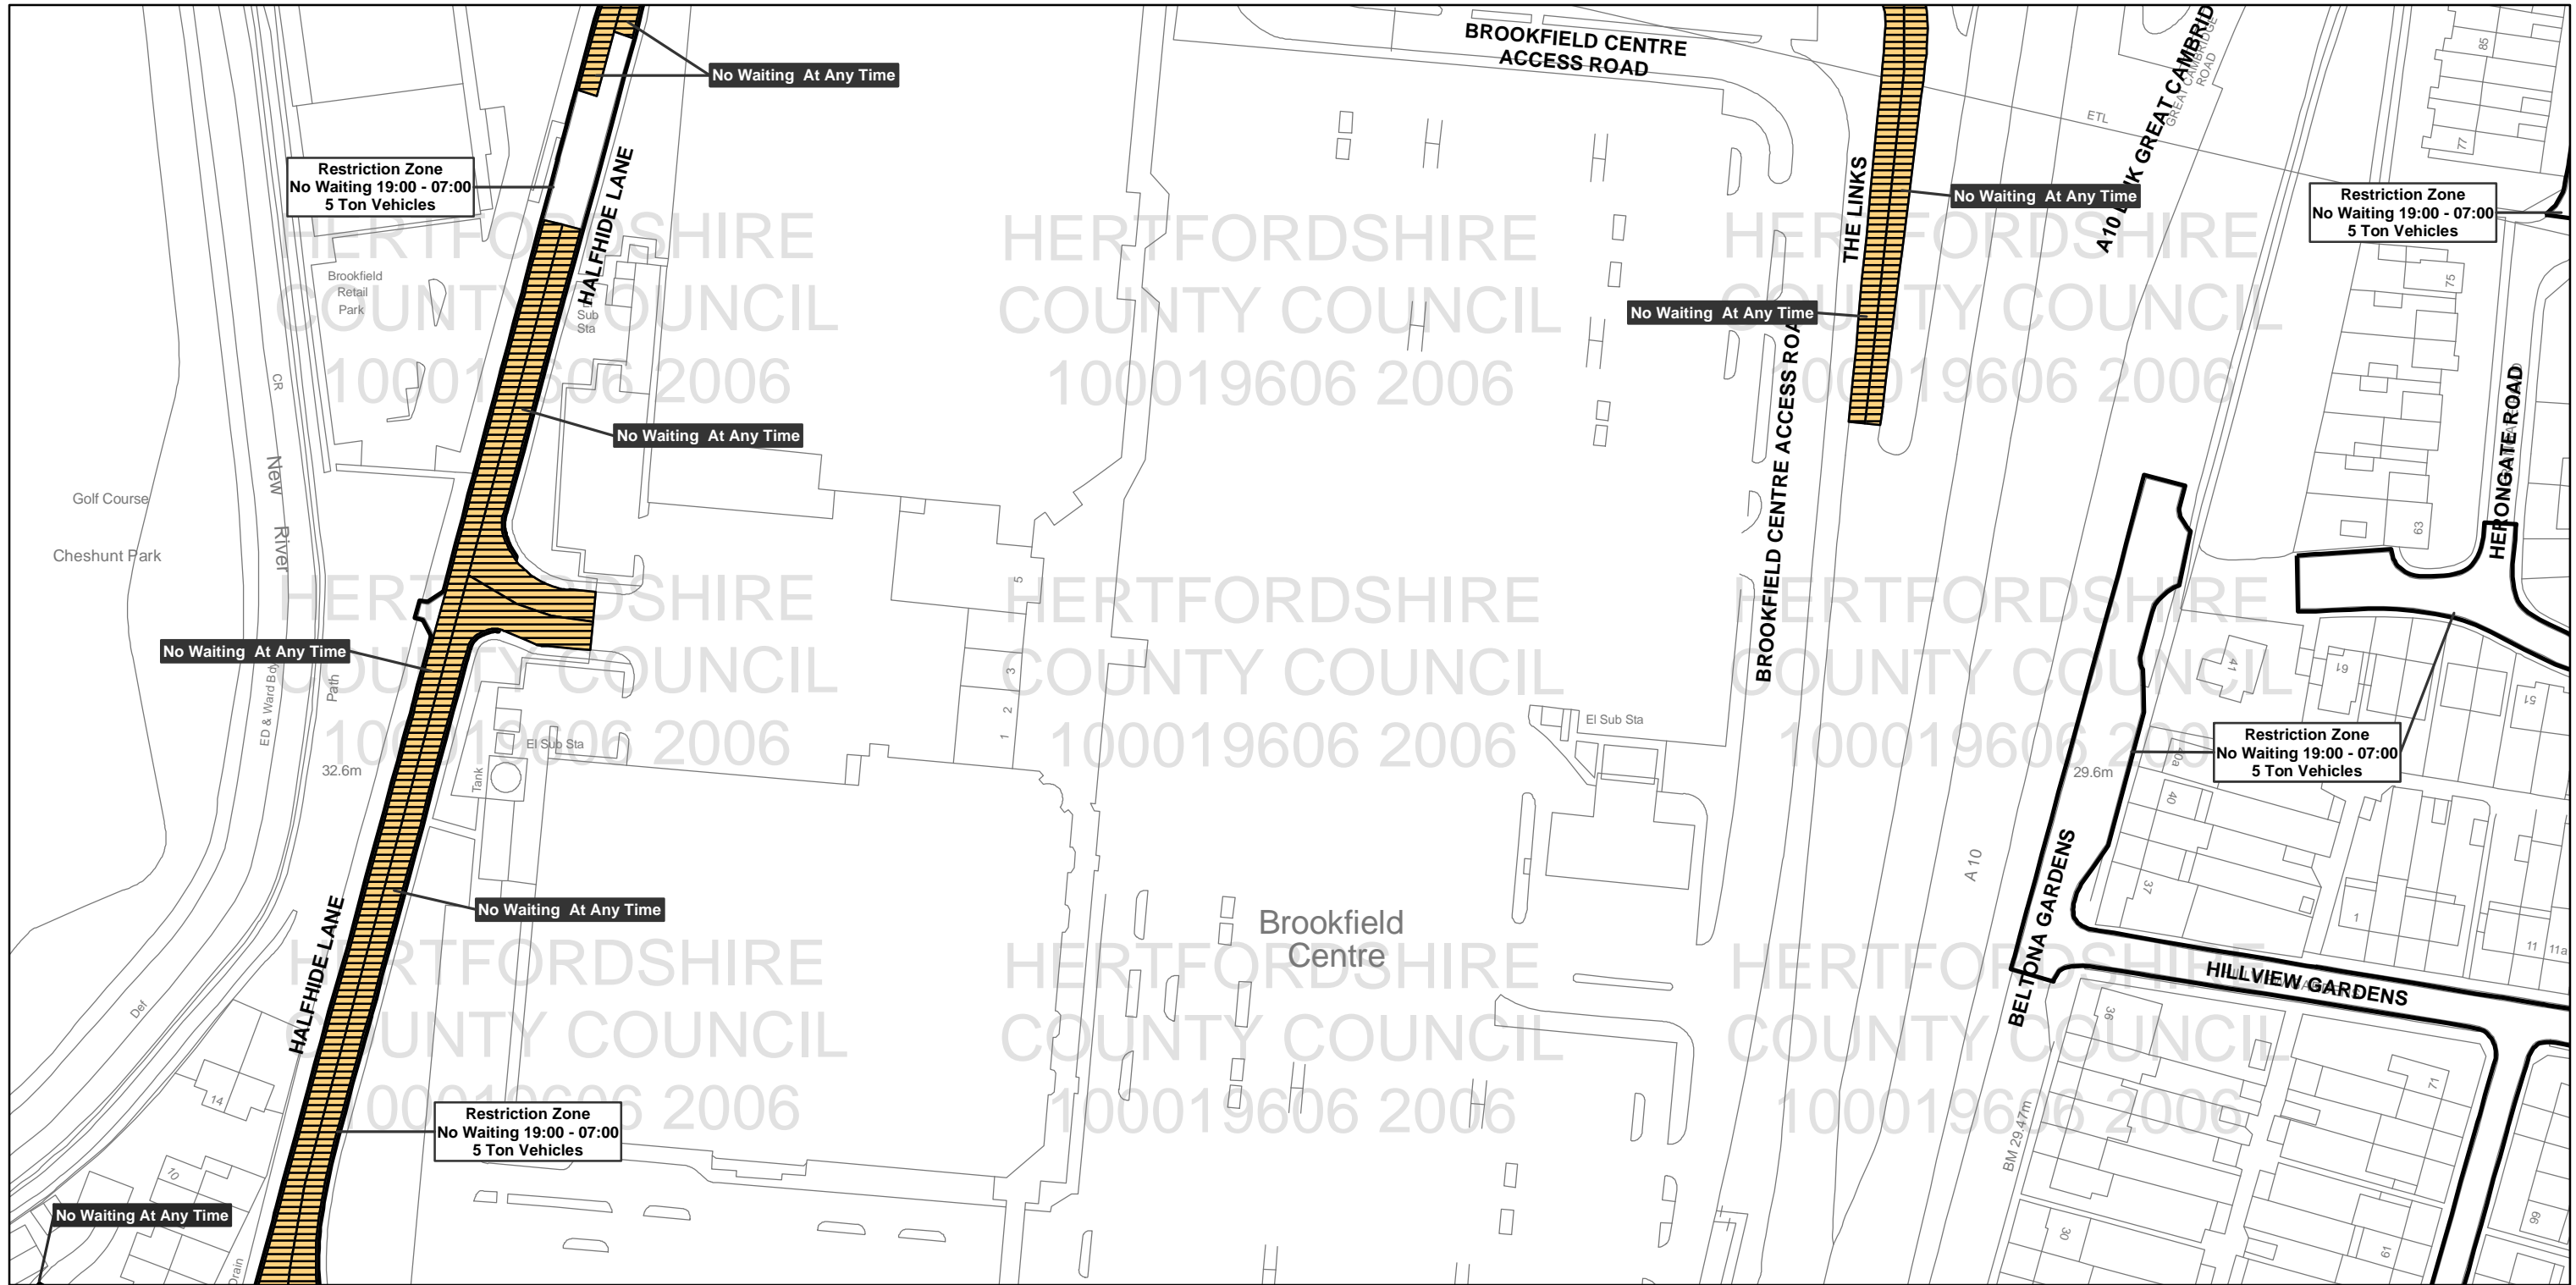

Hertfordshire County Council,
County Hall, Pegs Lane,
Hertford SG13 8DQ

Borough Of Broxbourne,
Borough Offices, Bishops' College
Churchgate Cheshunt
Hertfordshire EN8 9XB

Sheet Active From: 14/08/2007

Legend		Other Information	
Parking prohibitions and Restrictions.	Designated Parking Places	Other Prohibitions Restrictions or Parking.	Other Information
No Stopping and No Loading/Unloading and No Waiting	Paid Parking	Taxi Bays	Controlled Parking Zone Boundary
No Loading/Unloading and No Waiting	Voucher and Permit Holders	Multiple Restriction	
No Waiting at Any Time	Free Parking	Other Restrictions	
Restricted Waiting	Disabled Parking	Total Restriction Zone (Can Occur in Conjunction with Other Restrictions)	
	Loading Unloading		

Title: Borough of Broxbourne
Control of Parking Consolidation Order

SCALE: 1:1,250

Based upon the Ordnance Survey material with the permission of Ordnance Survey on behalf of the Controller of Her Majesty's Stationary Office © Crown copyright. Unauthorised reproduction infringes Crown copyright and may lead to prosecution or civil proceedings.
Hertfordshire County Council 100019606, 2006

All areas over which the provisions of the orders apply are defined by the shaded areas as shown on the following plans plus a contiguous area not indicated on the plans of verge and/or footway between the carriageway edge and the highway boundary. At all times current legislation applies to all areas. The plans in this schedule are based upon grid references of the Ordnance Survey National Grid defined by the OSGB36 triangulation.