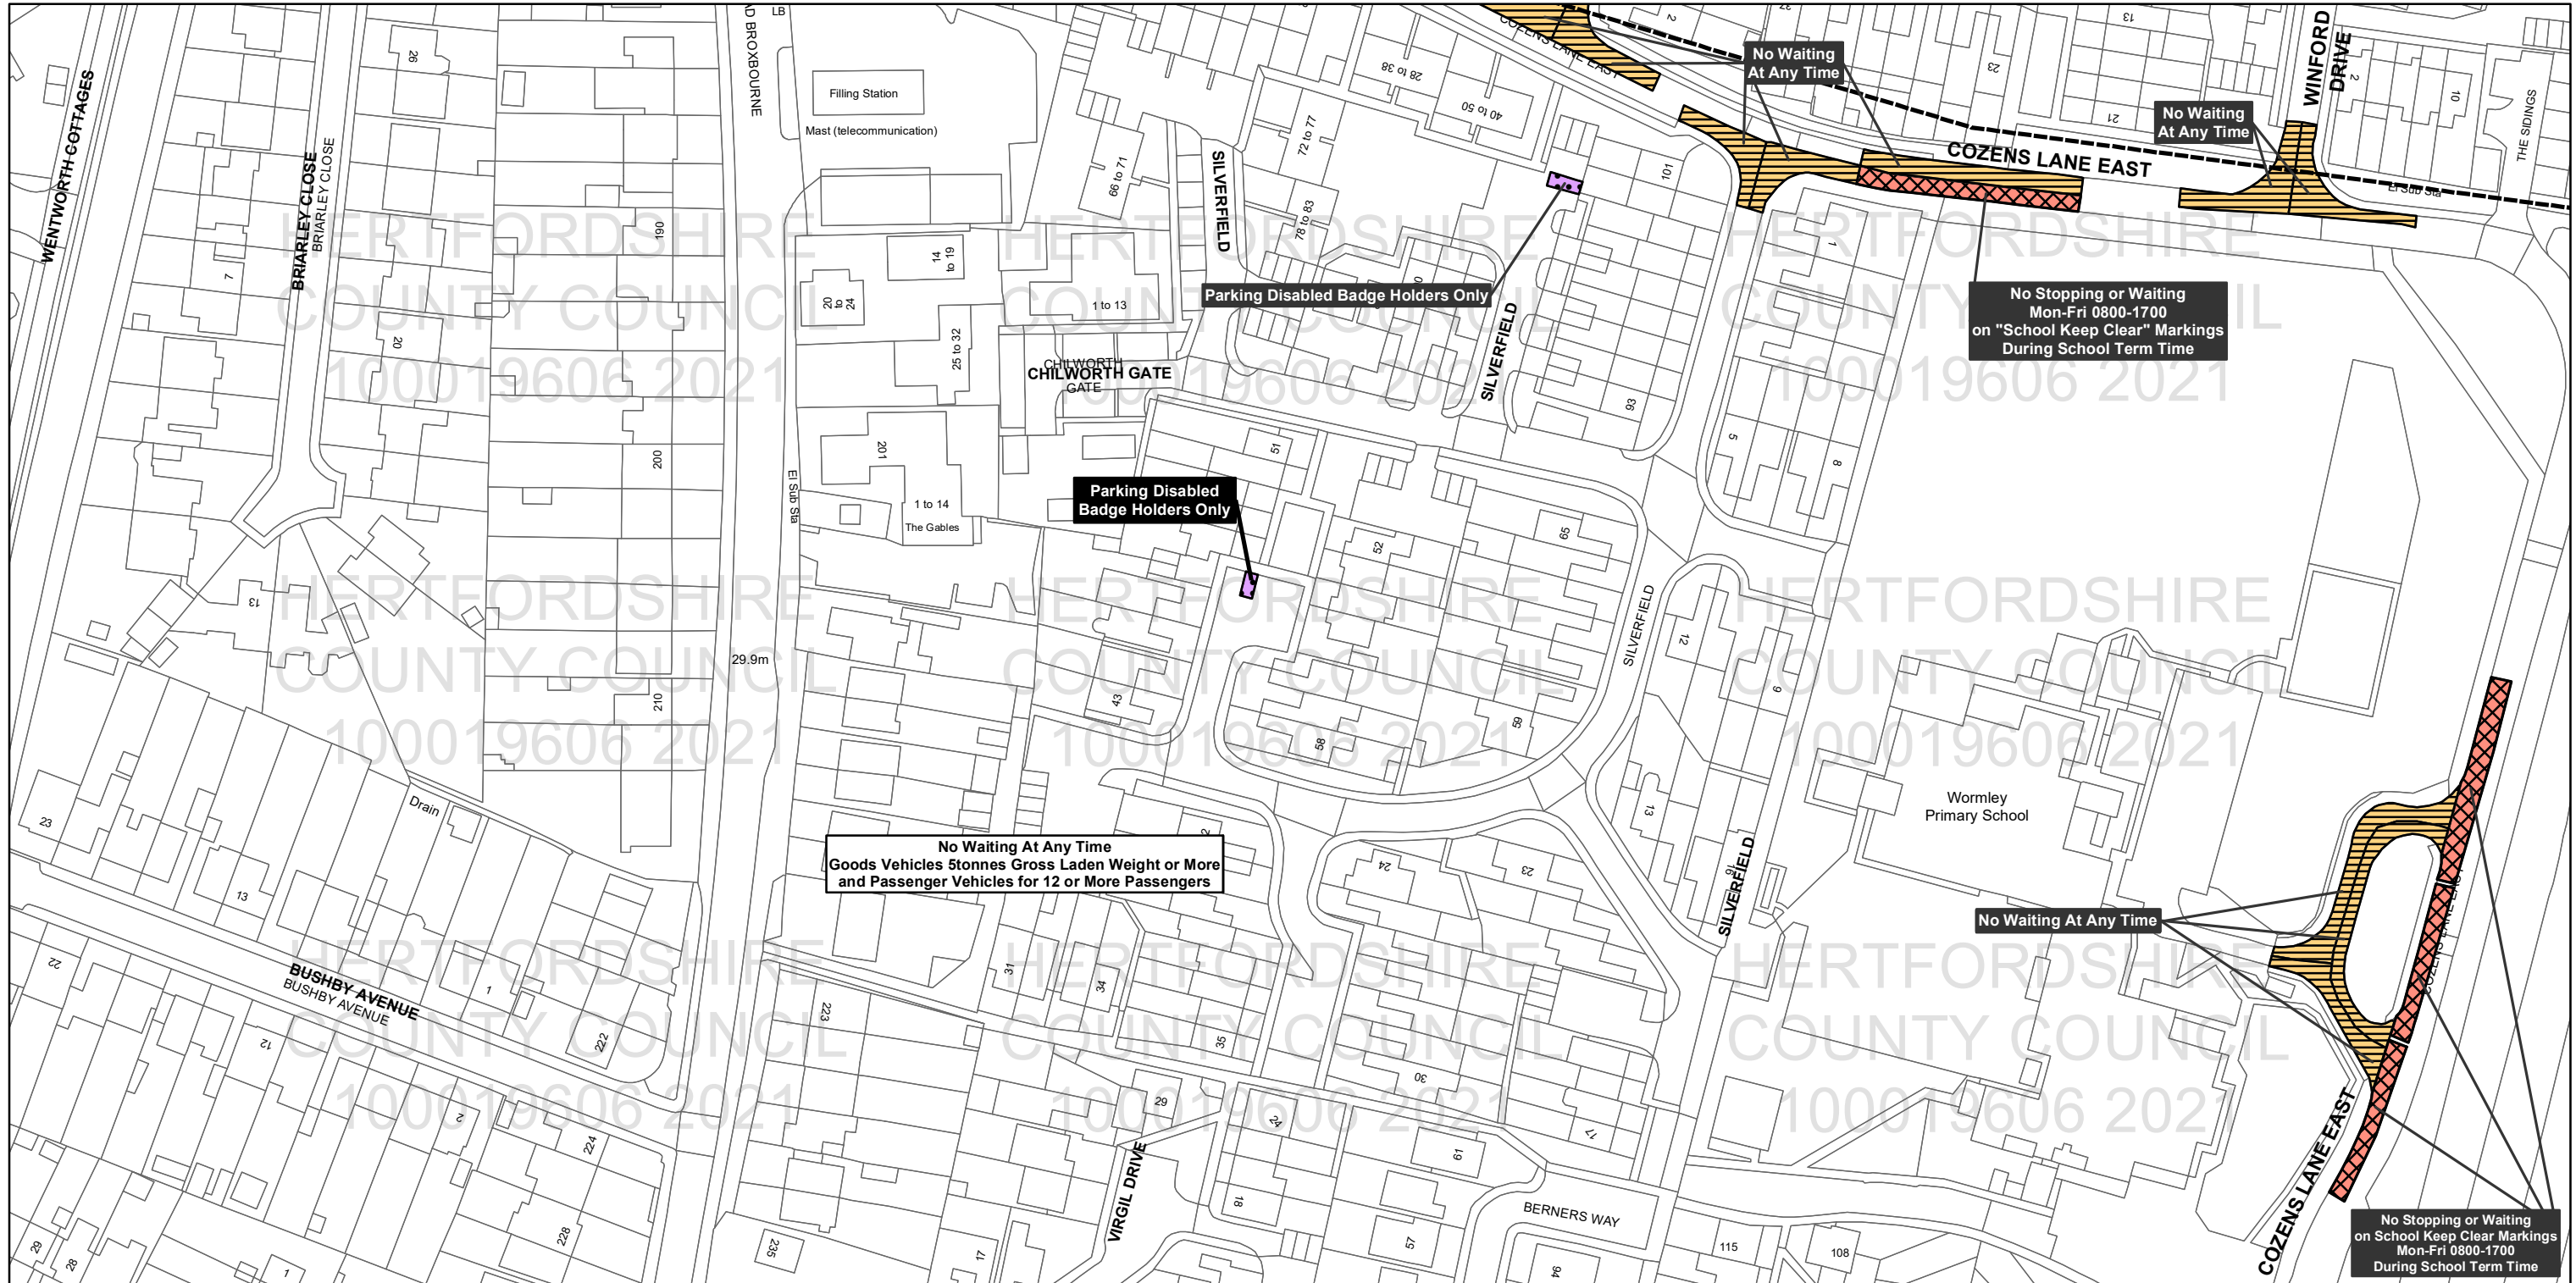

Hertfordshire County Council,
County Hall, Pegs Lane,
Hertford SG13 8DQ

Borough Of Broxbourne,
Borough Offices, Bishops' College
Churchgate Cheshunt
Hertfordshire EN8 9XB

Legend		Other Information	
Parking prohibitions and Restrictions	Designated Parking Places	Other Prohibitions Restrictions or Parking	Other Information
No Stopping and No Loading/Unloading and No Waiting	Paid Parking	Taxi Bays	Controlled Parking Zone Boundary
No Loading/Unloading and No Waiting	Voucher and Permit Holders	Multiple Restriction	
No Waiting at Any Time	Free Parking	Other Restrictions	
Restricted Waiting	Disabled Parking	Total Restriction Zone (Can Occur in Conjunction with Other Restrictions)	
	Loading Unloading		

Title: Borough of Broxbourne
Control of Parking Consolidation Order
SCALE: 1:1,250

Based upon the Ordnance Survey material with the permission of Ordnance Survey on behalf of the Controller of Her Majesty's Stationary Office © Crown copyright. Unauthorised reproduction infringes Crown copyright and may lead to prosecution or civil proceedings.
Hertfordshire County Council 100019606, 2021

All areas over which the provisions of the orders apply are defined by the shaded areas as shown on the following plans plus a contiguous area not indicated on the plans of verge and/or footway between the carriageway edge and the highway boundary. At all times current legislation applies to all areas. The plans in this schedule are based upon grid references of the Ordnance Survey National Grid defined by the OSGB36 triangulation.