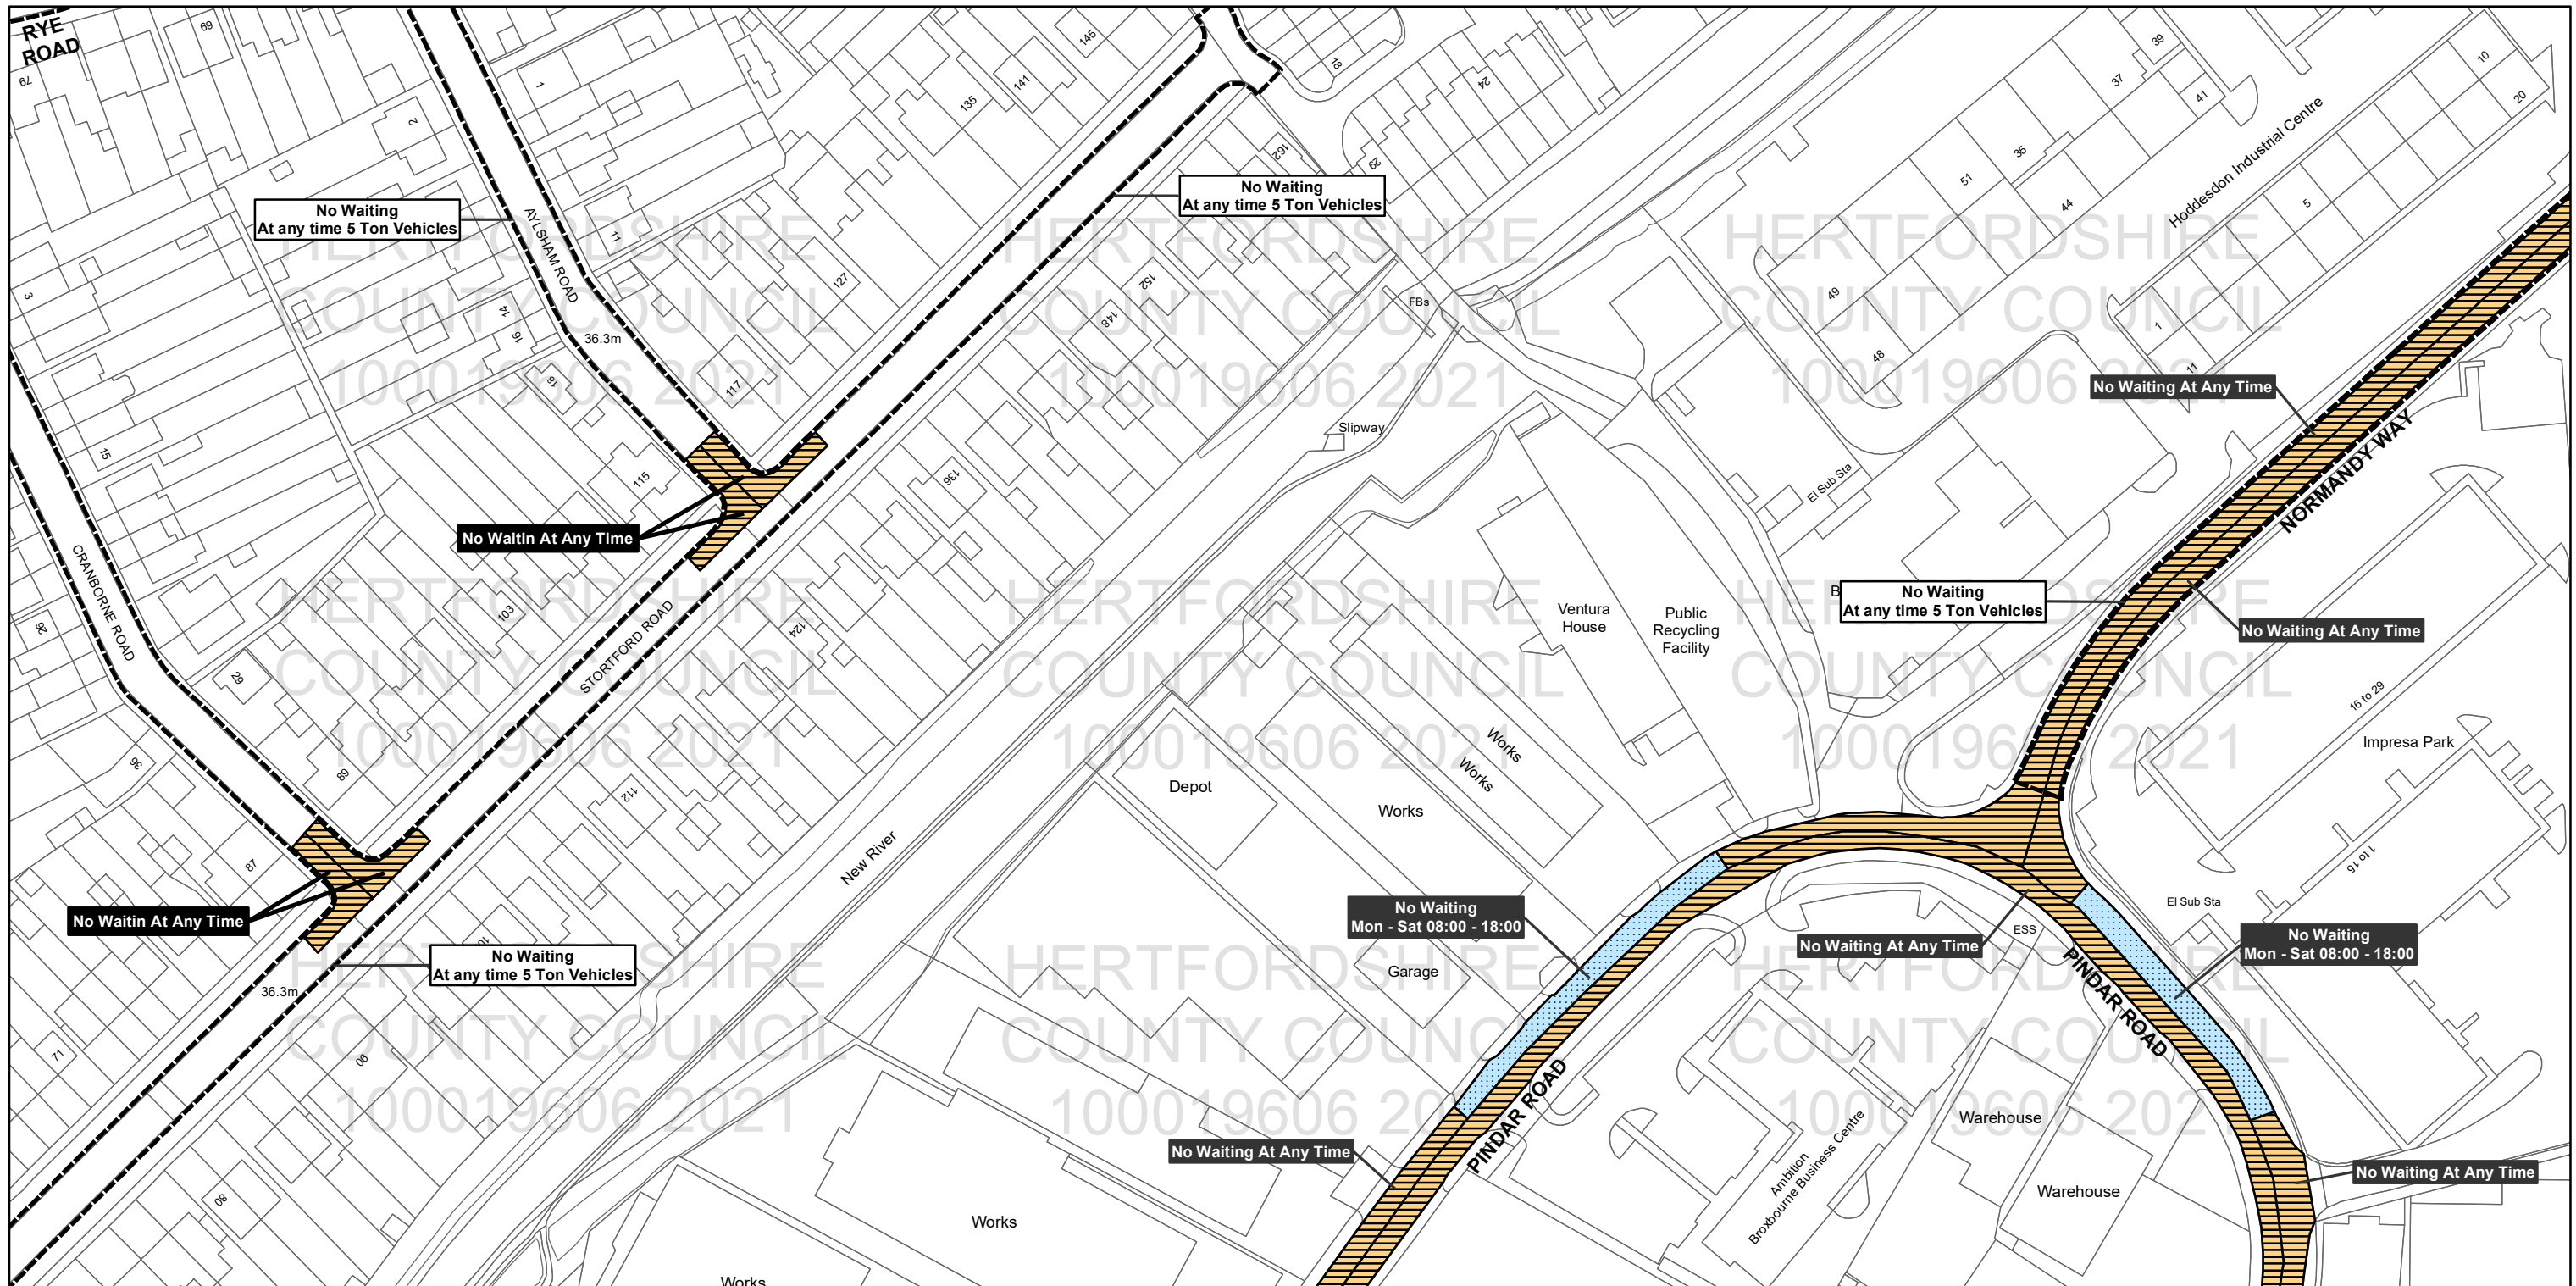

Hertfordshire County Council,
County Hall, Pegs Lane,
Hertford SG13 8DQ

Borough Of Broxbourne,
Borough Offices, Bishops' College
Churchgate Cheshunt
Hertfordshire EN8 9XB

Legend	
Parking prohibitions and Restrictions	Designated Parking Places
No Stopping and No Loading/Unloading and No Waiting	Paid Parking
No Loading/Unloading and No Waiting	Voucher and Permit Holders
No Waiting at Any Time	Free Parking
Restricted Waiting	Disabled Parking
	Loading Unloading
Other Prohibitions Restrictions or Parking	Other Information
Taxi Bays	Controlled Parking Zone Boundary
Multiple Restriction	
Other Restrictions	
Total Restriction Zone (Can Occur in Conjunction with Other Restrictions)	

Title: Borough of Broxbourne
Control of Parking Consolidation Order
SCALE: 1:1,250

Based upon the Ordnance Survey material with the permission of Ordnance Survey on behalf of the Controller of Her Majesty's Stationary Office © Crown copyright. Unauthorised reproduction infringes Crown copyright and may lead to prosecution or civil proceedings.
Hertfordshire County Council 100019606, 2021

All areas over which the provisions of the orders apply are defined by the shaded areas as shown on the following plans plus a contiguous area not indicated on the plans of verge and/or footway between the carriageway edge and the highway boundary. At all times current legislation applies to all areas. The plans in this schedule are based upon grid references of the Ordnance Survey National Grid defined by the OSGB36 triangulation.