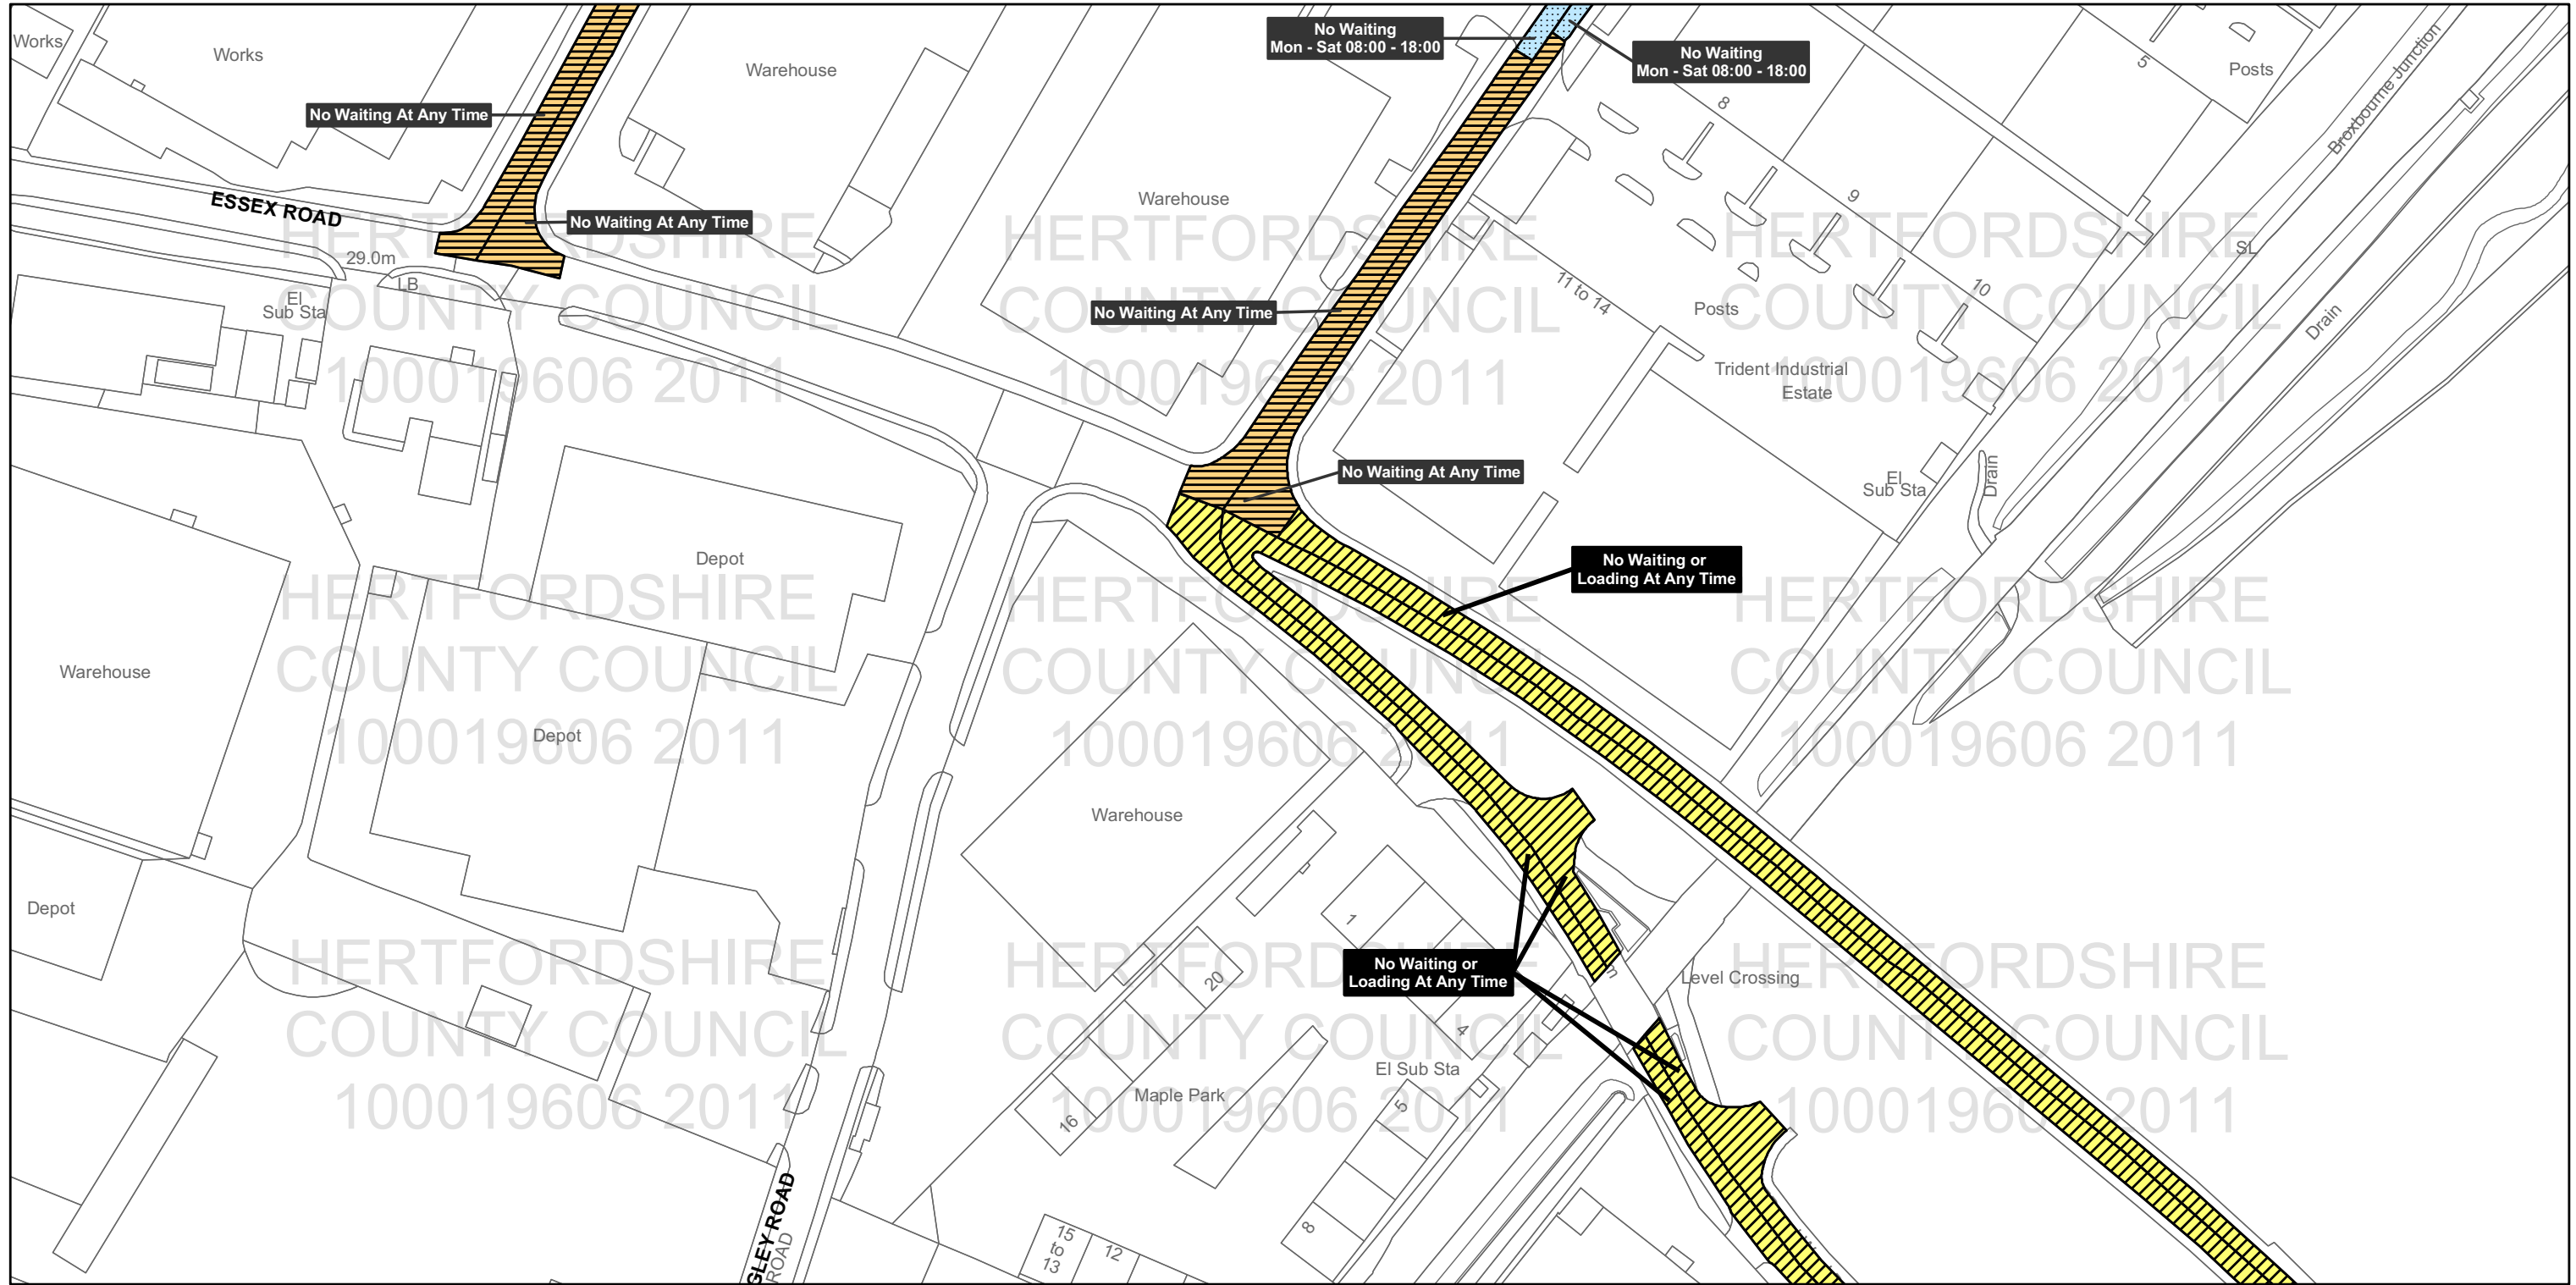

Hertfordshire County Council,
County Hall, Pegs Lane,
Hertford SG13 8DQ

Borough Of Broxbourne,
Borough Offices, Bishops' College
Churchgate Cheshunt
Hertfordshire EN8 9XB

Sheet Active From: 01/08/2011

Legend

Parking prohibitions and Restrictions.	Designated Parking Places.	Other Prohibitions Restrictions or Parking.	Other Information.
No Stopping and No Loading/Unloading and No Waiting	Paid Parking	Taxi Bays	Controlled Parking Zone Boundary
No Loading/Unloading and No Waiting	Voucher and Permit Holders	Multiple Restriction	
No Waiting at Any Time	Free Parking	Other Restrictions	
Restricted Waiting	Disabled Parking	Total Restriction Zone (Can Occur in Conjunction with Other Restrictions)	
	Loading Unloading		

Title: Borough of Broxbourne
Control of Parking Consolidation Order

SCALE: 1:1,250

Based upon the Ordnance Survey material with the permission of Ordnance Survey on behalf of the Controller of Her Majesty's Stationary Office © Crown copyright. Unauthorised reproduction infringes Crown copyright and may lead to prosecution or civil proceedings.
Hertfordshire County Council 100019606, 2011

All areas over which the provisions of the orders apply are defined by the shaded areas as shown on the following plans plus a contiguous area not indicated on the plans of verge and/or footway between the carriageway edge and the highway boundary. At all times current legislation applies to all areas. The plans in this schedule are based upon grid references of the Ordnance Survey National Grid defined by the OSGB36 triangulation.