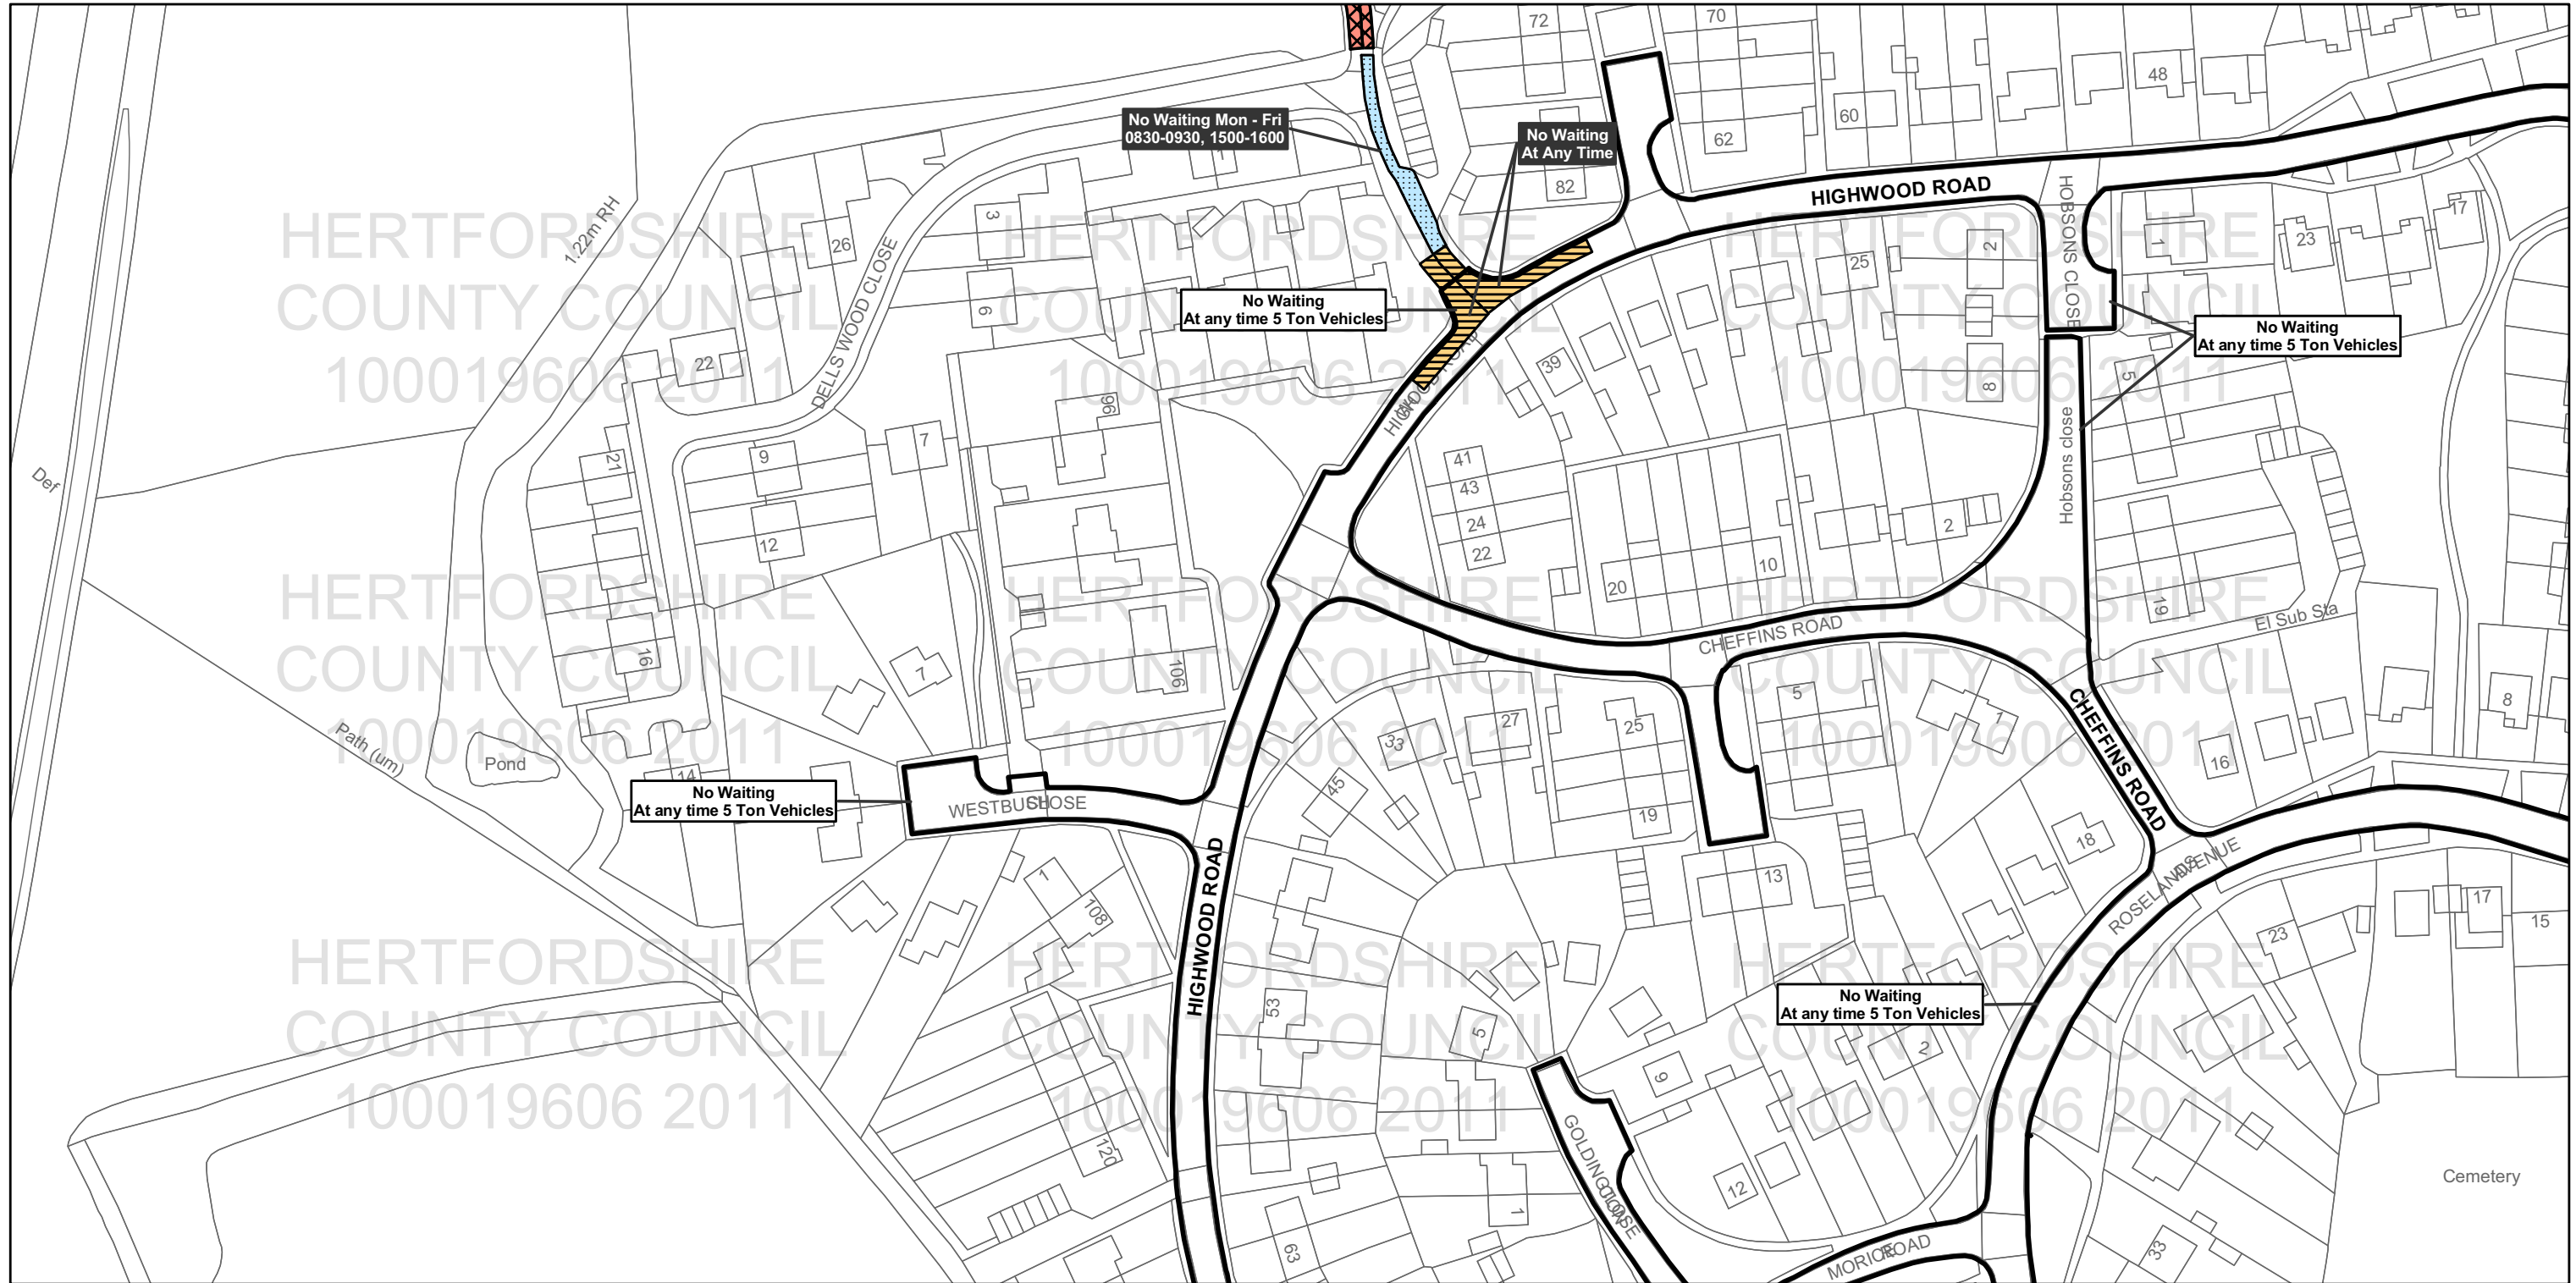

### Legend

Parking prohibitions and Restrictions.	Designated Parking Places.	Other Prohibitions Restrictions or Parking.	Other Information.
No Stopping and No Loading/Unloading and No Waiting	Paid Parking	Taxi Bays	Controlled Parking Zone Boundary
No Loading/Unloading and No Waiting	Voucher and Permit Holders	Multiple Restriction	
No Waiting at Any Time	Free Parking	Other Restrictions	
Restricted Waiting	Disabled Parking	Total Restriction Zone (Can Occur in Conjunction with Other Restrictions)	
	Loading Unloading		

At original drawing size this line represents 100mm

Title: Borough of Broxbourne  
Control of Parking Consolidation Order

**SCALE: 1:1,250**

Based upon the Ordnance Survey material with the permission of Ordnance Survey on behalf of the Controller of Her Majesty's Stationary Office © Crown copyright. Unauthorised reproduction infringes Crown copyright and may lead to prosecution or civil proceedings.  
Hertfordshire County Council 100019606, 2011

All areas over which the provisions of the orders apply are defined by the shaded areas as shown on the following plans plus a contiguous area not indicated on the plans of verge and/or footway between the carriageway edge and the highway boundary. At all times current legislation applies to all areas. The plans in this schedule are based upon grid references of the Ordnance Survey National Grid defined by the OSGB36 triangulation.